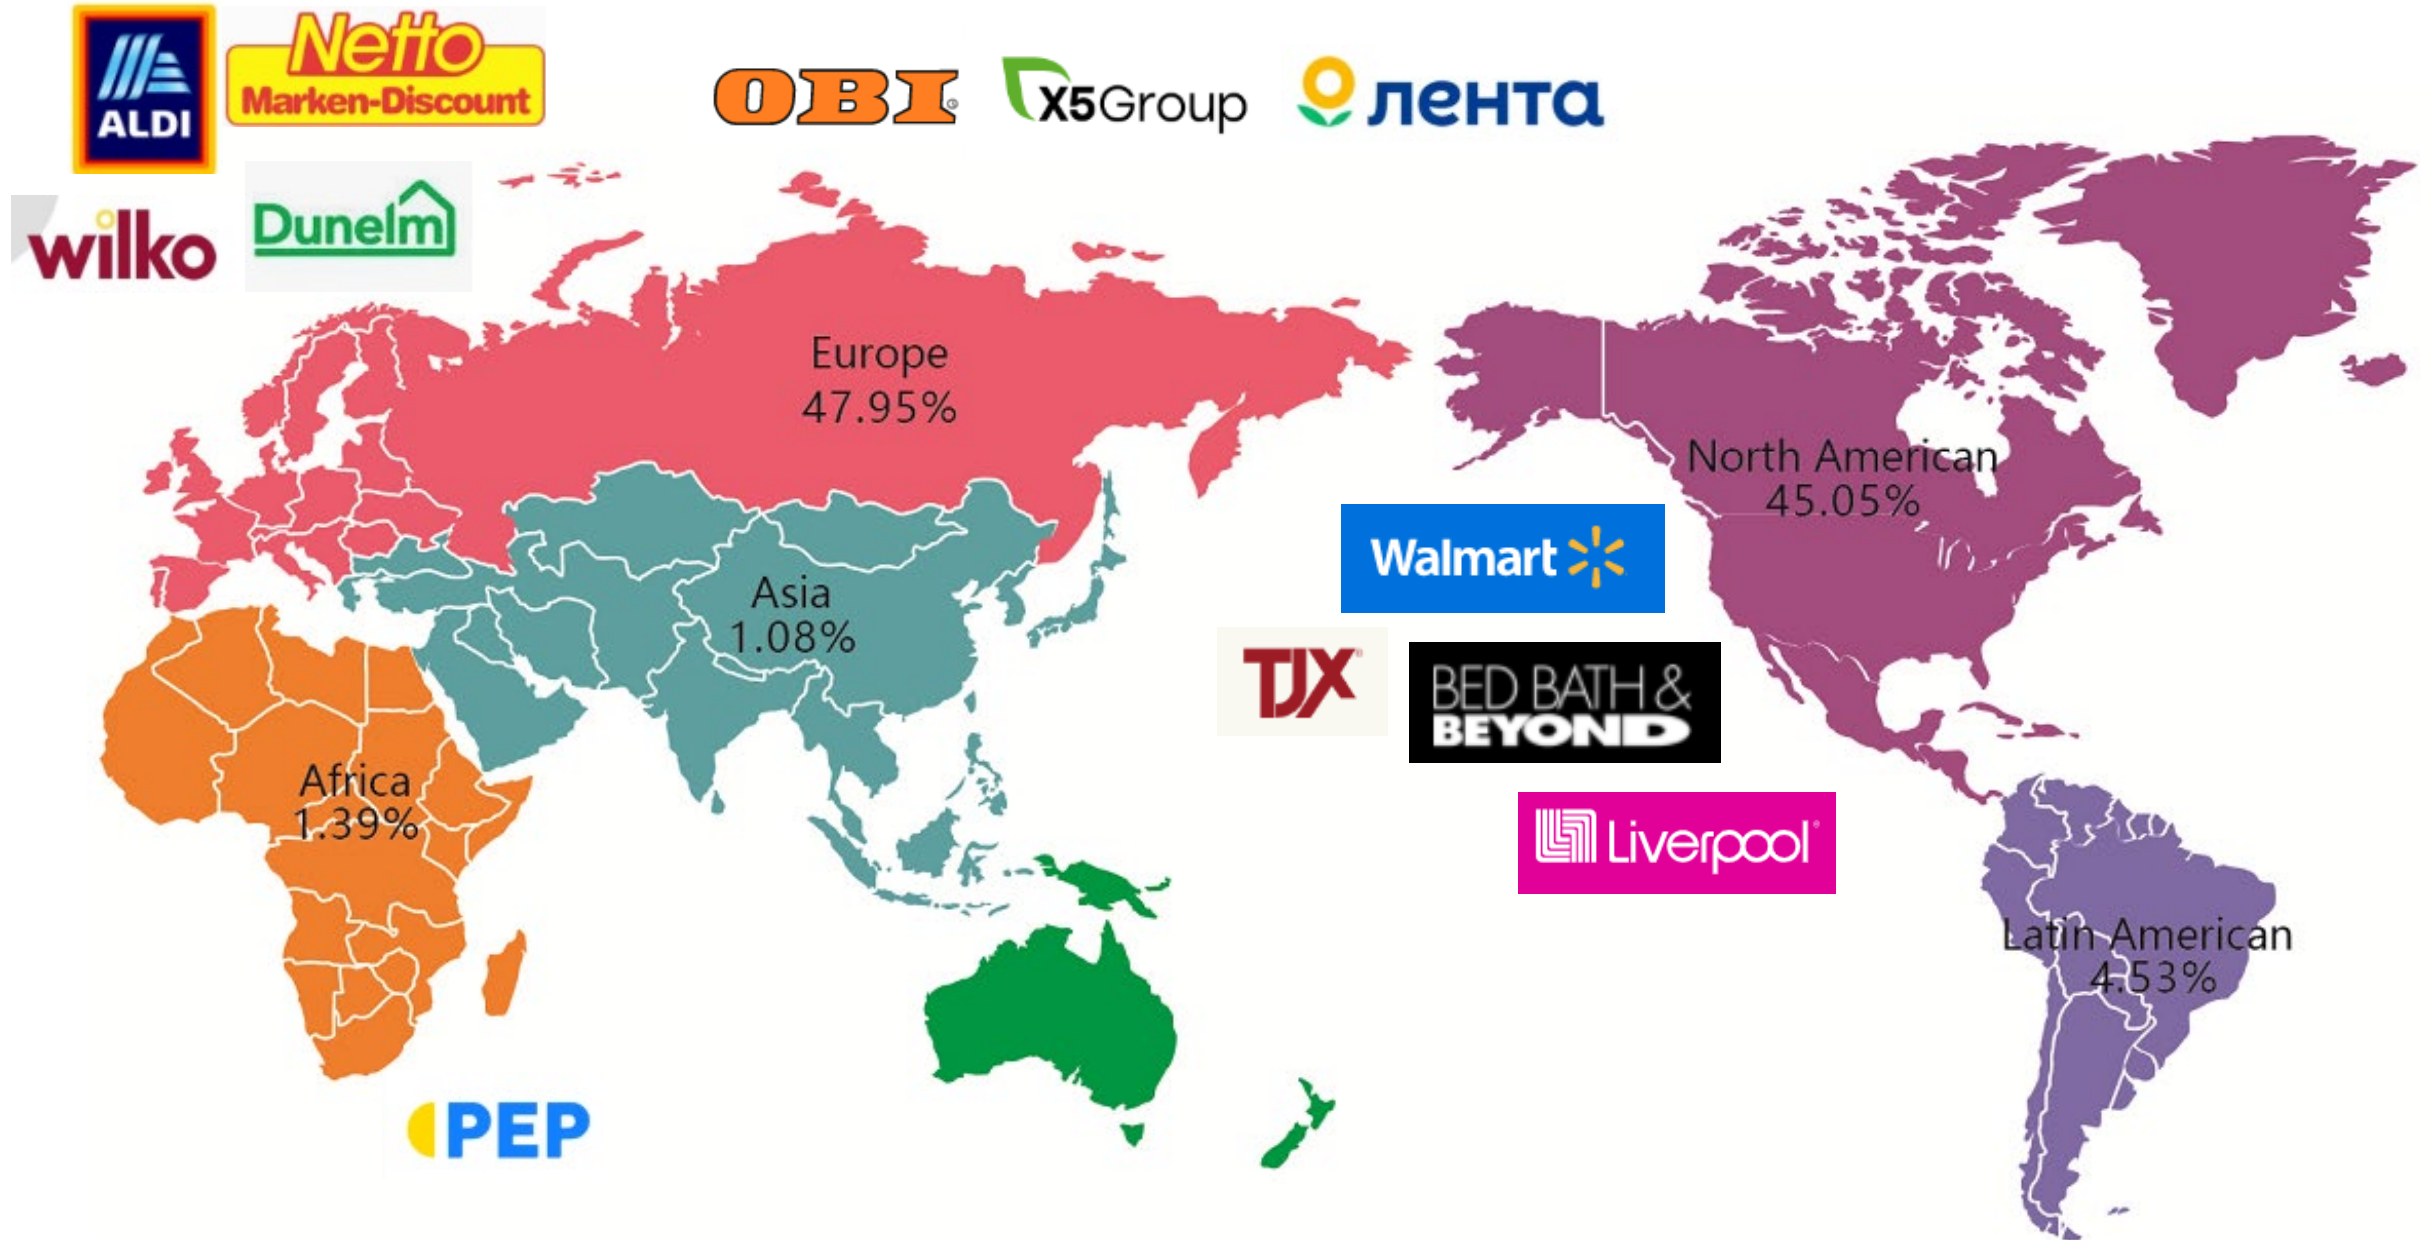

Our main market and customer

Why us?

1

Audit factory available for most categories, like BSCI, FAMA, WCA, WALMART etc.

2

Sustainable development material available, like FSC, OEKO-TEX etc.

3

Quality control from raw material to finished product.