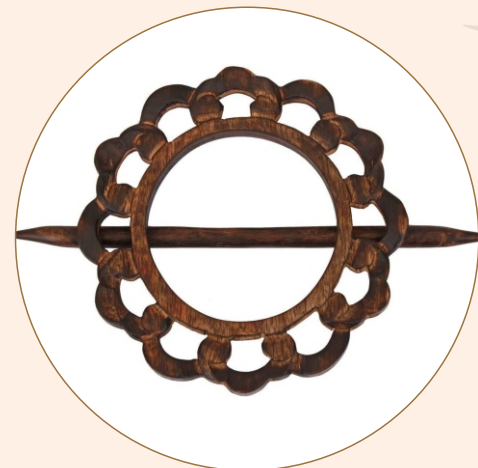

Product Code:GPW-4065

Product Name :Drape Binds Hand Carved Curtain Tiebacks

Product Specifications

Material : Mango Wood
Dimensions : 10 x 5 x 2.54 cm
Weight : 100 gms