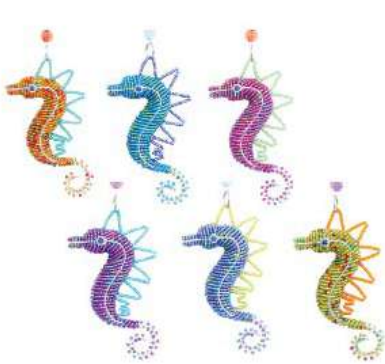

Sealife and Tropical

25SHSBS1
Seahorse, Bby
2L x 1W x 4H
770(6)1925