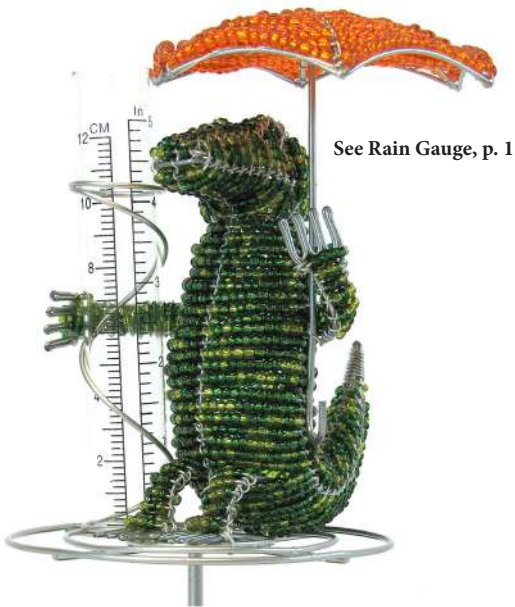

See Rain Gauge, p. 1