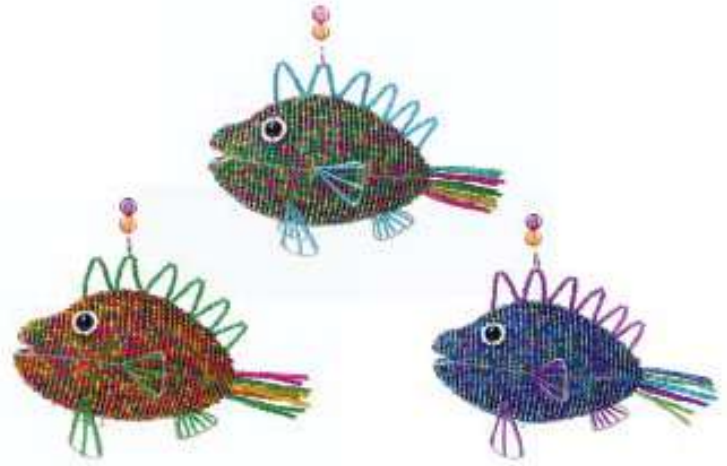

25SPKMS1
Speckle Fish
7Lx1.5Wx4H
1320(3)3295