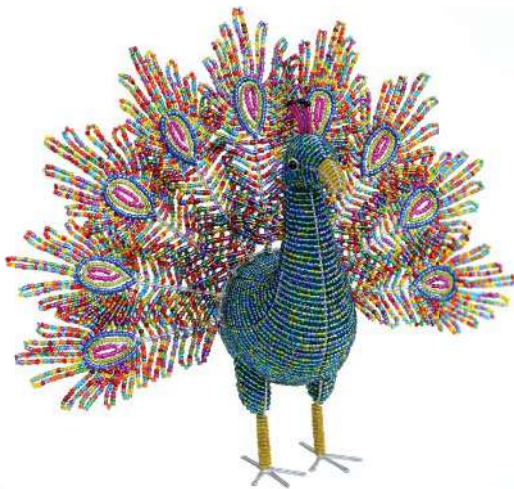

# Animals

See Nightlights, p. 39

See Minimals, p. 35

20PEAM01  
Peacock Natural  
10L x 16W x 13H  
3520(1)8795

20PEABS1  
Peacock, Baby  
5L x 5W x 6.5H  
1760(2)4395

See Garden Stakes, p. 7

20PEAM02  
Peacock Multi  
10L x 16W x 13H  
3520(1)8795