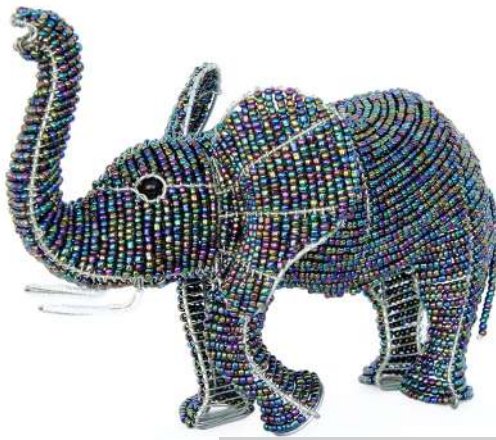

20ELEMS1
Elephant, Med (1)
9.5L x 5.5W x 8H
2310(1)5775