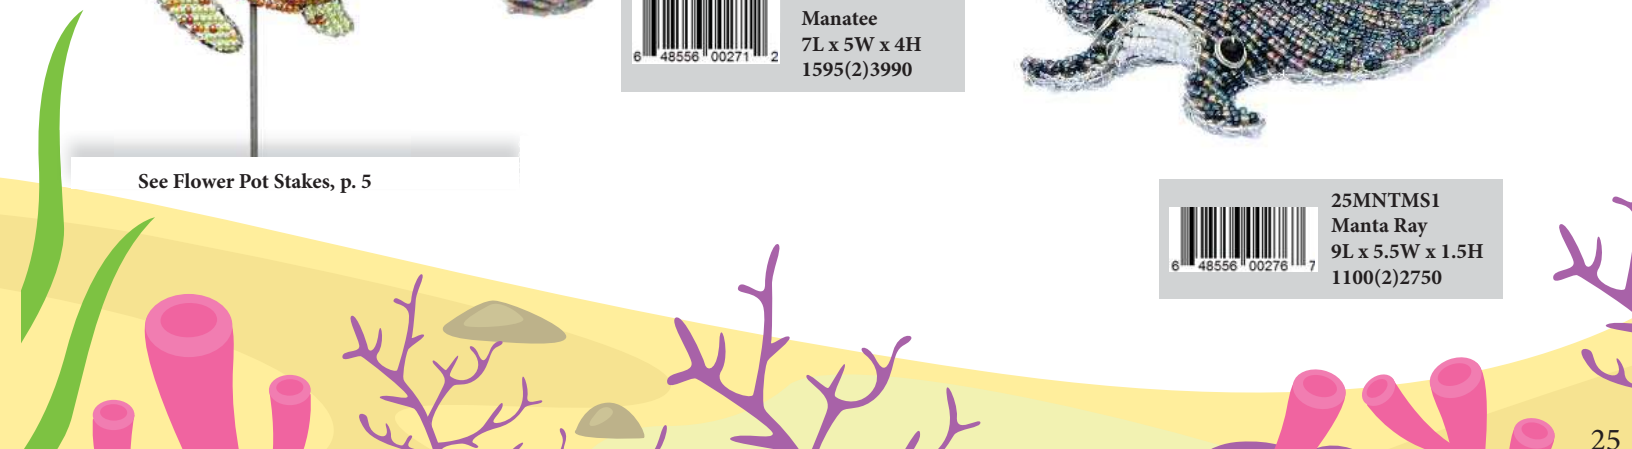

25MNTMS1
Manta Ray
9L x 5.5W x 1.5H
1100(2)2750