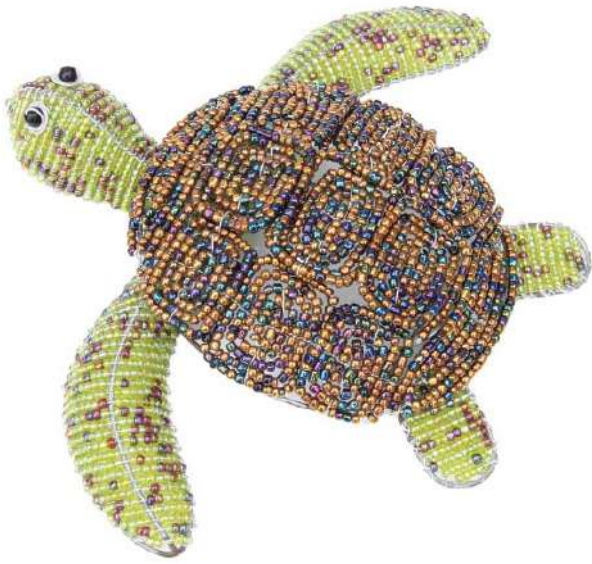

25STFMS2  
 Starfish, Lg  
 7L x 7W x 2.5H  
 990(3)2475

See Windchimes, p. 10

See Rain Gauge, p. 1

See Nightlights, p. 40

See Nightlights, p. 39

25STGMS1  
 Sting Ray  
 10L x 6W x 1.5H  
 1100(2)2750

See Windchimes, p. 11