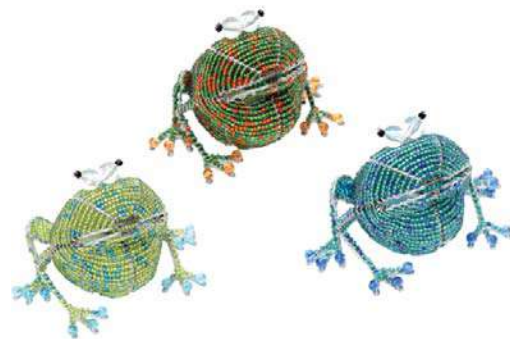

11FSNAS1  
Frog Snippet  
3L x 3.5W x 2.25H  
660(8)1650

See Minimals, p. 35

See Minimals, p. 35

10HDGSS1  
Hedgehog  
6.25L x 4.5W x 3H  
2200(1)5495

11FRGSS1  
Frog Sm  
5L x 4.5W x 3.25H  
990(3)2475

See Windchimes, p. 11