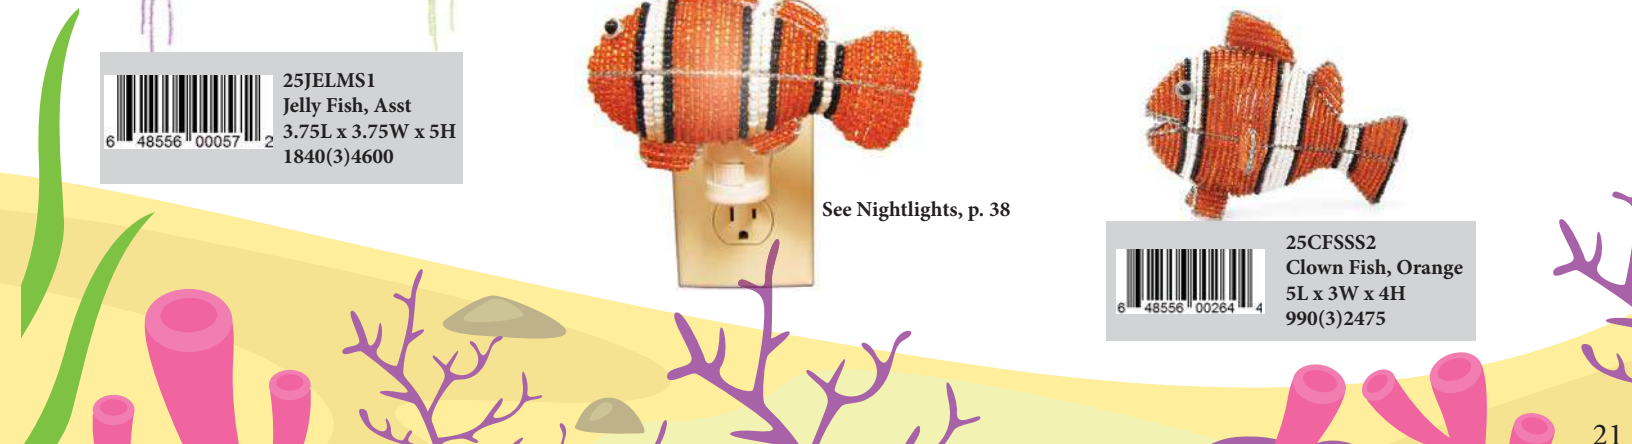

See Nightlights, p. 38