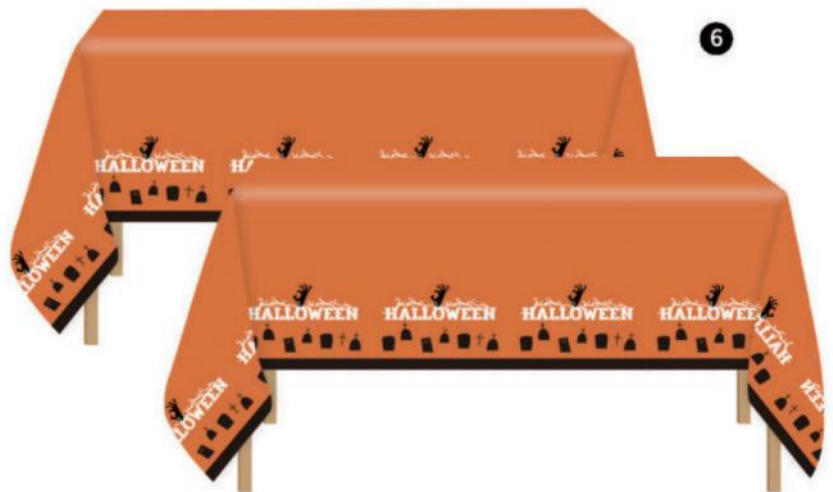

2 PAPER NAPKINS
33x33cmx2/3ply
25x25cmx2/3ply

3 PAPER CUPS
9oz

4 PAPER STRAW
0.6x19.7cm

5 BLOWOUT
8.5x12cm

6 PAPER BAG
21x15x8cm/33x25x12cm

- 1 PAPER PLATE**
7" / 8" / 9" / 10.5"
- 2 PAPER NAPKINS**
33x33cmx2/3ply
25x25cmx2/3ply
- 3 PAPER CUPS**
9oz
- 4 PAPER STRAW**
0.6x19.7cm
- 5 BLOWOUT**
8.5x12cm
- 6 TABLE COVER**
54x108inch (137x274cm)