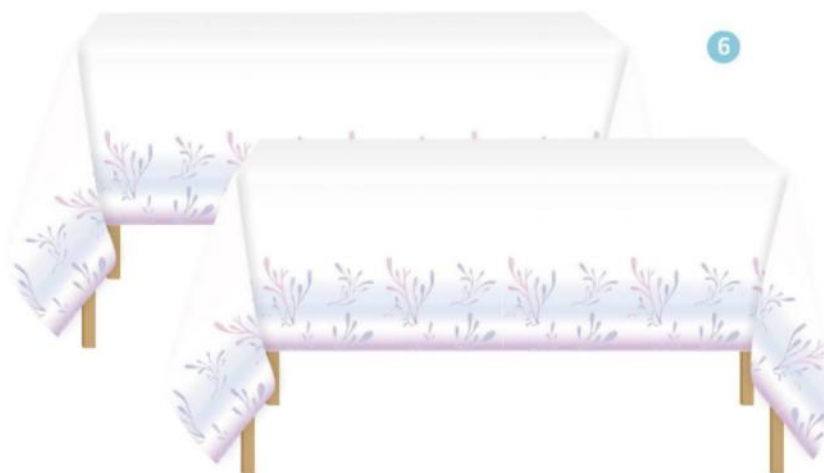

- **1 PAPER PLATE**
  7" / 8" / 9" / 10.5"
- **2 PAPER NAPKINS**
  33x33cmx2/3ply
  25x25cmx2/3ply
- **3 PAPER CUPS**
  9oz
- **4 PAPER STRAW**
  0.6x19.7cm
- **5 PARTY HAT**
  6" / 9" / 12"
- **6 TABLE COVER**
  54x108inch (137x274cm)