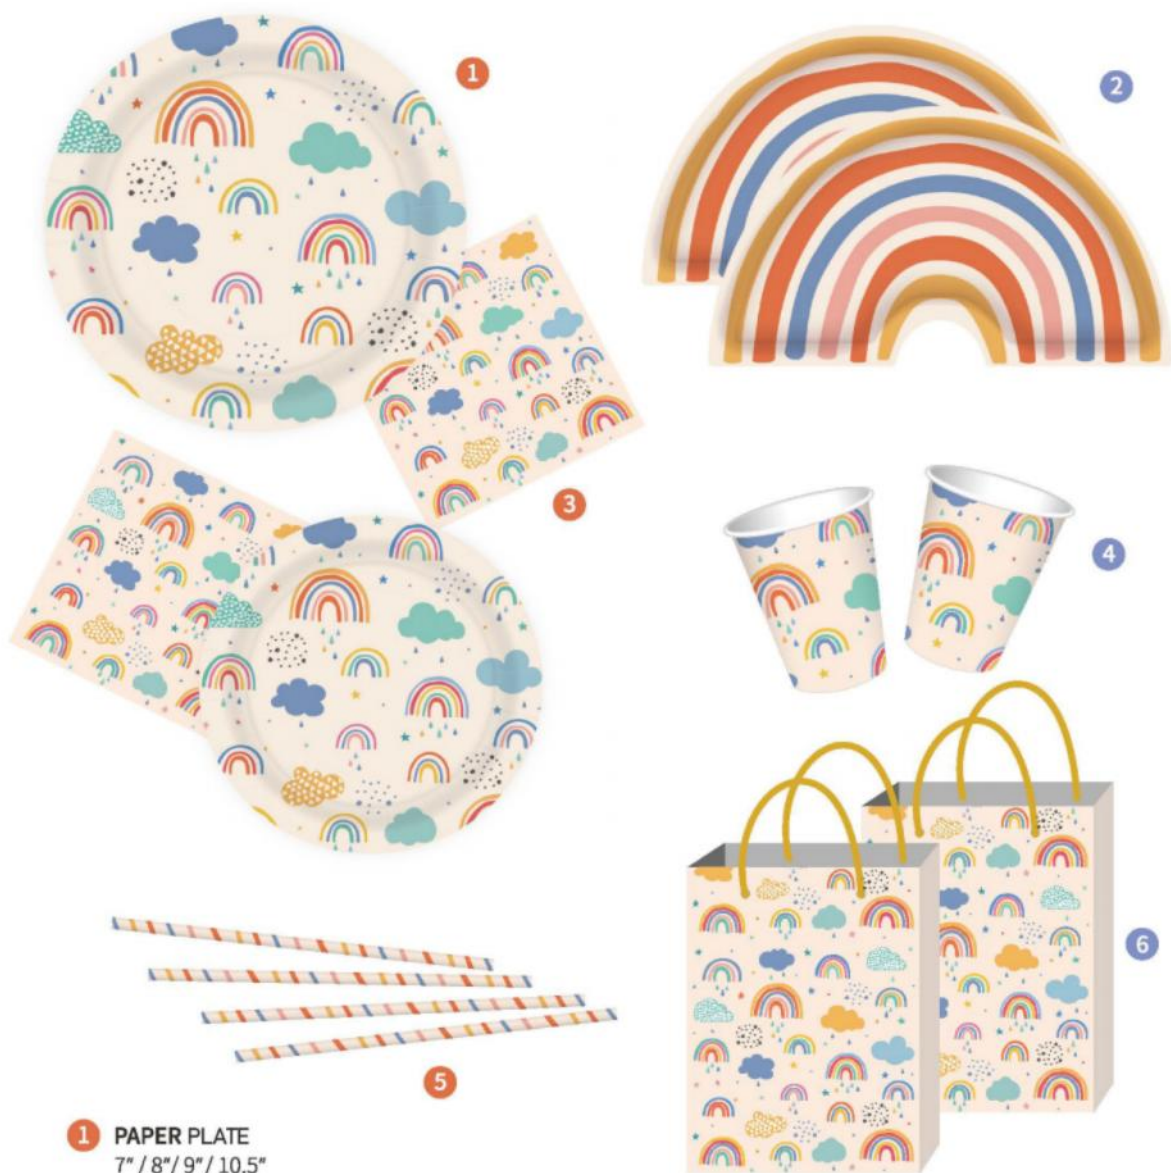

Goods Plus

- 1 **PAPER PLATE**
7" / 8" / 9" / 10.5"
- 2 **PAPER NAPKINS**
33x33cmx2/3ply
25x25cmx2/3ply
- 3 **PAPER CUPS**
9oz
- 4 **PAPER STRAW**
0.6x19.7cm
- 5 **PAPER BAG**
15x20x9cm
- 6 **PARTY HAT**
6" / 9" / 12"
- 7 **TABLE COVER**
54x108inch (137x274cm)

- 1 PAPER PLATE
7" / 8" / 9" / 10.5"
- 2 PAPER NAPKINS
33x33cmx2/3ply
25x25cmx2/3ply
- 3 PAPER CUPS
9oz
- 4 PAPER STRAW
0.6x19.7cm
- 5 BLOWOUT
8.5x12cm
- 6 TABLE COVER
54x108inch (137x274cm)

- 1 PAPER PLATE
7" / 8" / 9" / 10.5"
- 2 PAPER NAPKINS
33x33cmx2/3ply
25x25cmx2/3ply
- 3 PAPER CUPS
9oz
- 4 PAPER STRAW
0.6x19.7cm
- 5 BLOWOUT
8.5x12cm
- 6 PARTY HAT
6" / 9" / 12"
- 7 TABLE COVER
54x108inch (137x274cm)