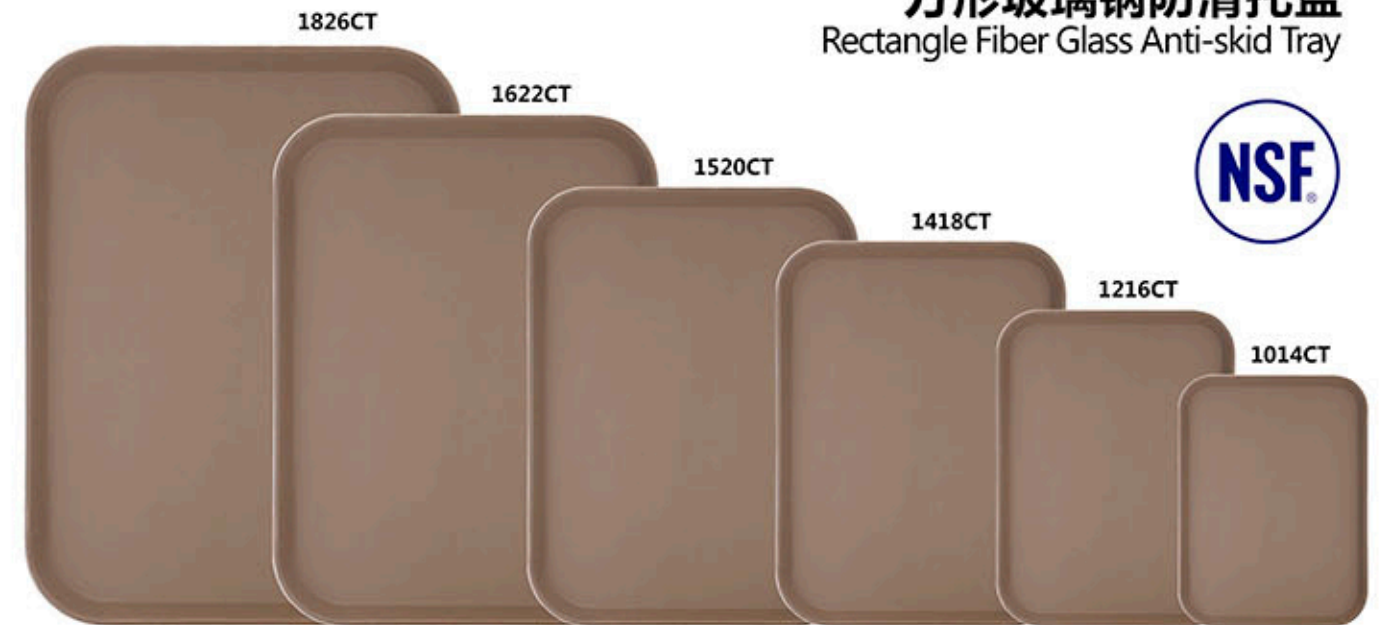

Available Color

BLACK

BROWN

方形玻璃钢防滑托盘

Rectangle Fiber Glass Anti-skid Tray

1826CT

1622CT

1520CT