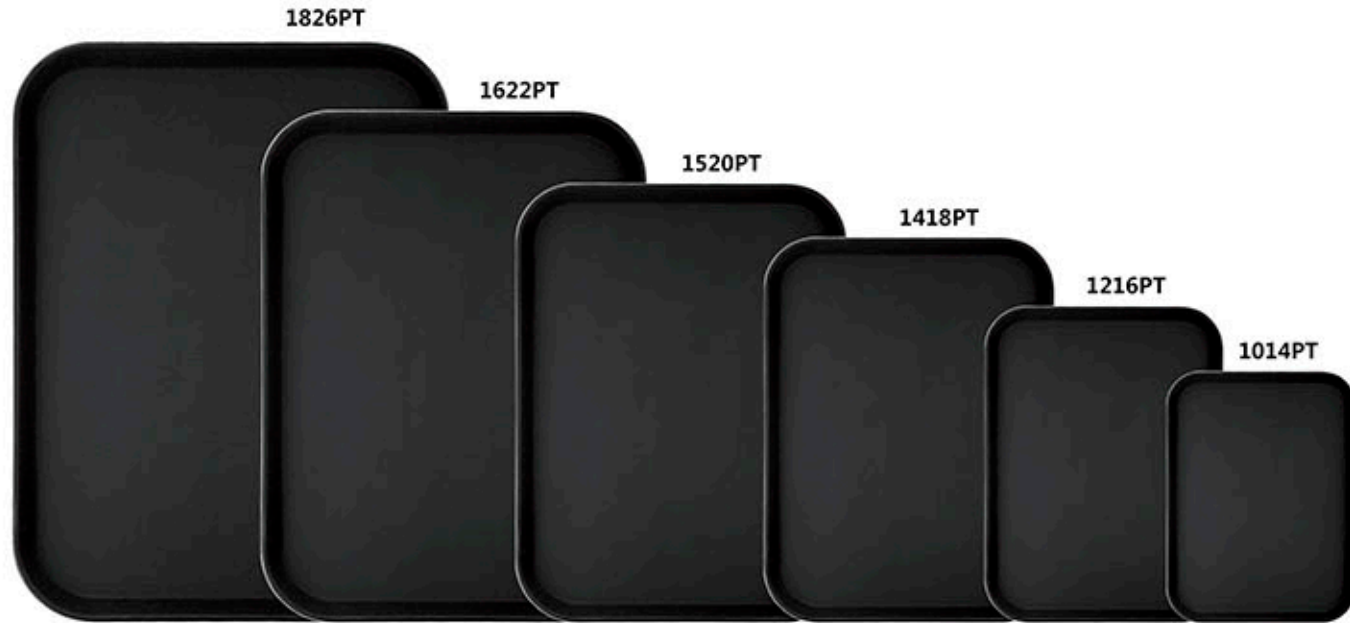

Rectangle Super Plastic (PP) Anti-skid Tray

YG-606

RECTANGLE TRAY

ITEM NO	SIZE(CM)	G/N(KG)	CTN/PCS	CBM
1014PT	35.0×25.5	7.50/7.20	12	0.012
1216PT	40.5×30.5	9.30/9.00	12	0.016
1418PT	45.5×36.5	13.1/12.5	12	0.023
1520PT	51.0×38.0	16.5/16.0	12	0.026
1622PT	56.0×40.5	17.5/17.0	12	0.031
1826PT	65.0×45.0	26.3/25.5	12	0.046
1220PT	53.0×32.5	16.0/15.5	12	0.019

Available Color

方形塑料防滑托盘

Rectangle Super Plastic (PP) Anti-skid Tray

This product has the function of guard against corrosion, it is difficult to deform and break, its durable skidproof surface couldn't bubble and fall off. It must be a steady and durable ideal tray in catering trade.