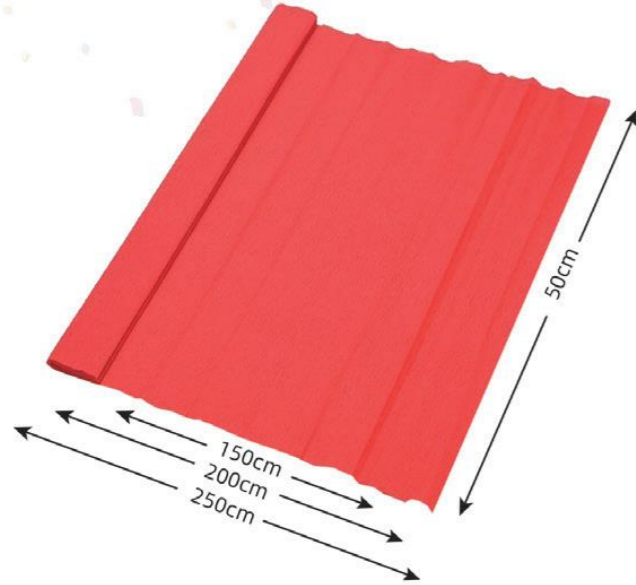

CREPE PAPER