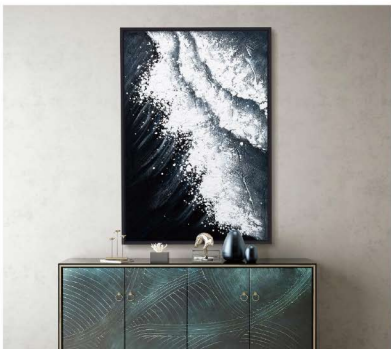

Six colors
frame

Item Code	Size CM	Size Inch	Description
HK027	40x60cm	16x24 inch	100%Handpainting black and white background with thick white textured rocks on top, with or without PS frame, L molding
	50x75cm	20x30 inch	
	60x90cm	24x36 inch	
	70x105cm	28x42 inch	
	80x120cm	32x47 inch	
	90x135cm	36x53 inch	
	100x150cm	40x60 inch	
120x180cm	47x70 inch