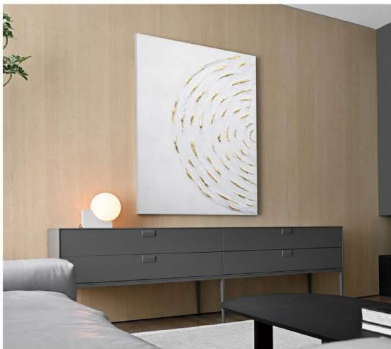

Six colors
frame

Item Code	Size CM	Size Inch	Description
Hk025	40x60cm	16x24 inch	100%Handpainting with wave pattern and gold foil on top, with or without PS frame, L molding
	50x75cm	20x30 inch	
	60x90cm	24x36 inch	
	70x105cm	28x42 inch	
	80x120cm	32x47 inch	
	90x135cm	36x53 inch	
	100x150cm	40x60 inch	
	120x180cm	47x70 inch