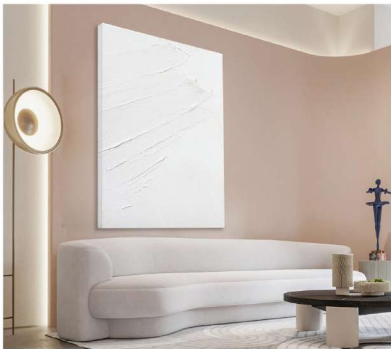

Six colors
frame

Item Code	Size CM	Size Inch	Description
Hk045	40x60cm	16x24 inch	100%Handpainting with thick texture, with or without PS frame, L molding
	50x75cm	20x30 inch	
	60x90cm	24x36 inch	
	70x105cm	28x42 inch	
	80x120cm	32x47 inch	
	90x135cm	36x53 inch	
	100x150cm	40x60 inch	
120x180cm	47x70 inch