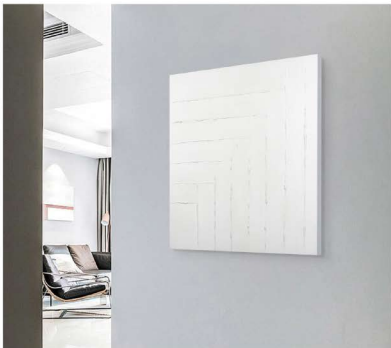

Six colors
frame

Item Code	Size CM	Size Inch	Description
Hk049	50x50cm	20x20 inch	100%Handpainting with thick texture, with or without PS frame, L molding
	60x60cm	24x24 inch	
	80x80cm	32x32 inch	
	91x91cm	36x36 inch	
	102x102cm	40x40 inch	
	120x120cm	47x47 inch	
	140x140cm	55x55 inch