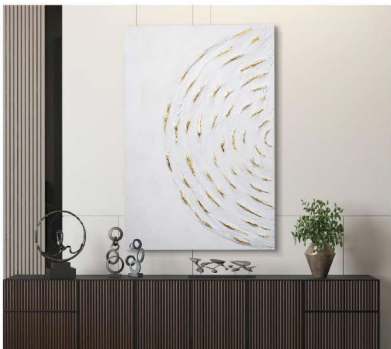

Six colors
frame

Item Code	Size CM	Size Inch	Description
Hk025	40x60cm	16x24 inch	100%Handpainting with wave pattern and gold foil on top, with or without PS frame, L molding
	50x75cm	20x30 inch	
	60x90cm	24x36 inch	
	70x105cm	28x42 inch	
	80x120cm	32x47 inch	
	90x135cm	36x53 inch	
	100x150cm	40x60 inch	
	120x180cm	47x70 inch