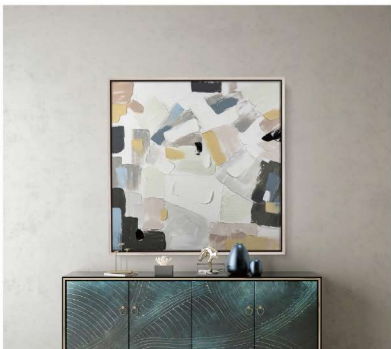

Six colors
frame

Item Code	Size CM	Size Inch	Description
Hk018	50x50cm	20x20 inch	100%Handpainting with thick exture on top, with or without PS frame, L molding
	60x60cm	24x24 inch	
	80x80cm	32x32 inch	
	91x91cm	36x36 inch	
	102x102cm	40x40 inch	
	120x120cm	47x47 inch	
	140x140cm	55x55 inch