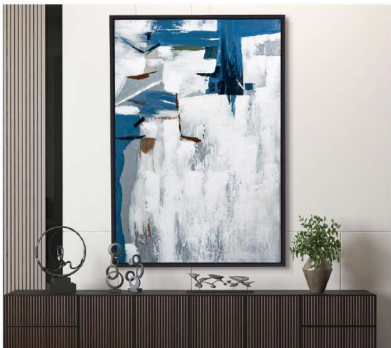

Six colors
frame

Item Code	Size CM	Size Inch	Description
Hk021	40x60cm	16x24 inch	100%Handpainting with thick texture on top, with or without PS frame, L molding
	50x75cm	20x30 inch	
	60x90cm	24x36 inch	
	70x105cm	28x42 inch	
	80x120cm	32x47 inch	
	90x135cm	36x53 inch	
	100x150cm	40x60 inch	
	120x180cm	47x70 inch