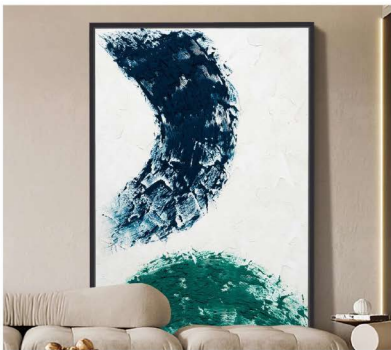

Six colors
frame

Item Code	Size CM	Size Inch	Description
HK029	40x60cm	16x24 inch	100%Handpainting mixed with thick textured sands, with or without PS frame L molding
	50x75cm	20x30 inch	
	60x90cm	24x36 inch	
	70x105cm	28x42 inch	
	80x120cm	32x47 inch	
	90x135cm	36x53 inch	
	100x150cm	40x60 inch	
	120x180cm	47x70 inch