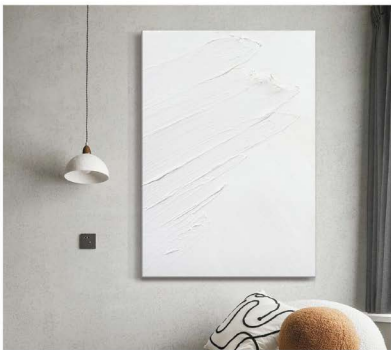

Six colors
frame

Item Code	Size CM	Size Inch	Description
Hk045	40x60cm	16x24 inch	100%Handpainting with thick texture, with or without PS frame, L molding
	50x75cm	20x30 inch	
	60x90cm	24x36 inch	
	70x105cm	28x42 inch	
	80x120cm	32x47 inch	
	90x135cm	36x53 inch	
	100x150cm	40x60 inch	
120x180cm	47x70 inch