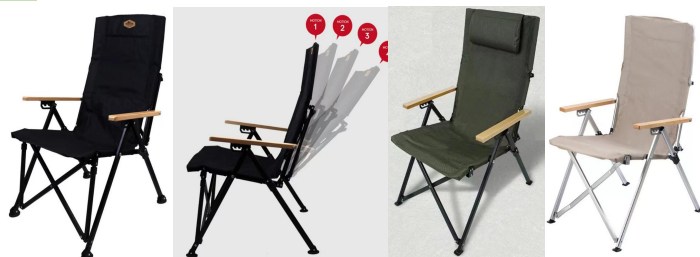

Item No: FYC-008 / FYC-008A
Dimensions: 65*61*95cm
Material: Alu&steel frame+ 600D Oxford fabric
Carton Size(CM): 23*23*99cm/1pc
Seat height: 43cm
Net Weight: 4.8kg