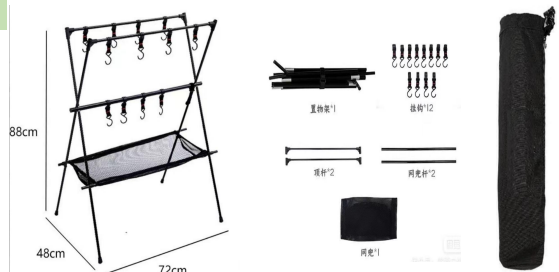

Item No: FY-125
Dimensions: 72*48*88cm
Material: Aluminum
Carton Size(CM): 16*16*52cm/1pc
Net Weight 1.2kg