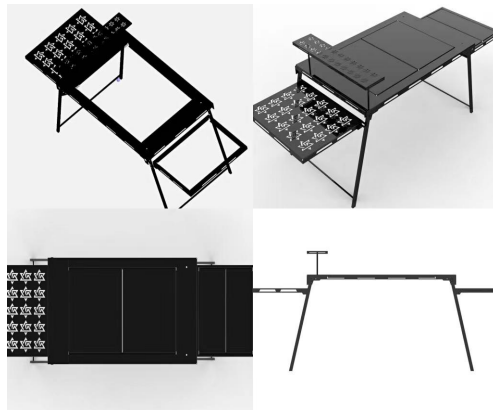

Item No: FYT-105
Dimensions: 58*29*41cm
Material: Aluminum frame&table top
Carton Size(CM): 31*5*59cm/1pc
Net Weight 1.6kg