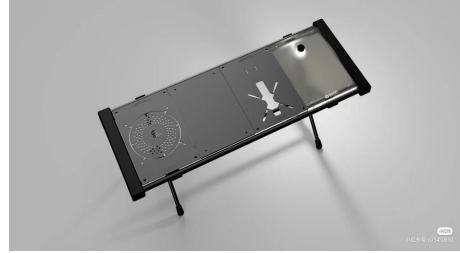

Item No: FYT-108
Dimensions: 110*38*40cm
Material: Aluminum
+Carbon fiber /Wood top
Carton Size(CM): 40*10*110cm/1pc
Net Weight: 3.8kg