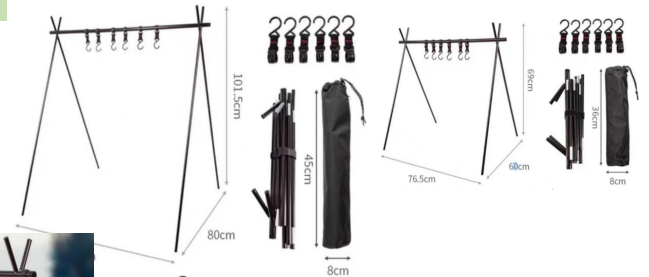

Item No: FY-124
Dimensions: 77*50*72cm/100*61*105cm
Material: Aluminum
Carton Size(CM): 8*8*38cm/8*8*47cm/1pc
Net Weight 0.6kg/0.8kg