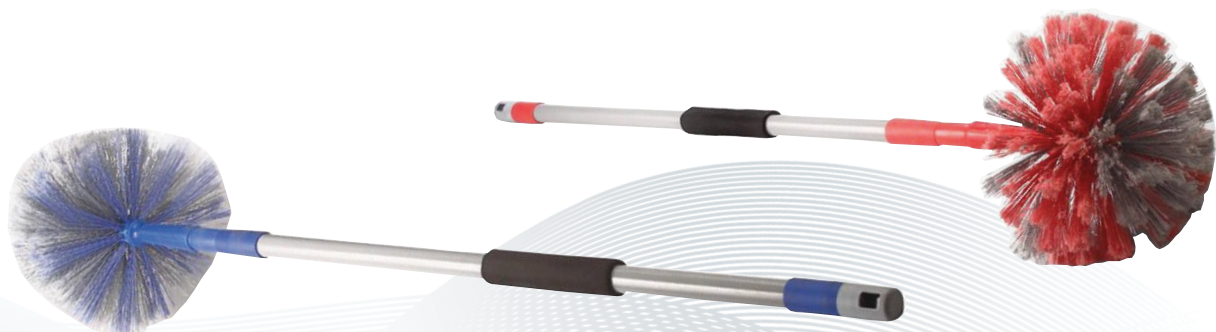

Cobweb With Telescopic Handle

Packing: 6 pcs