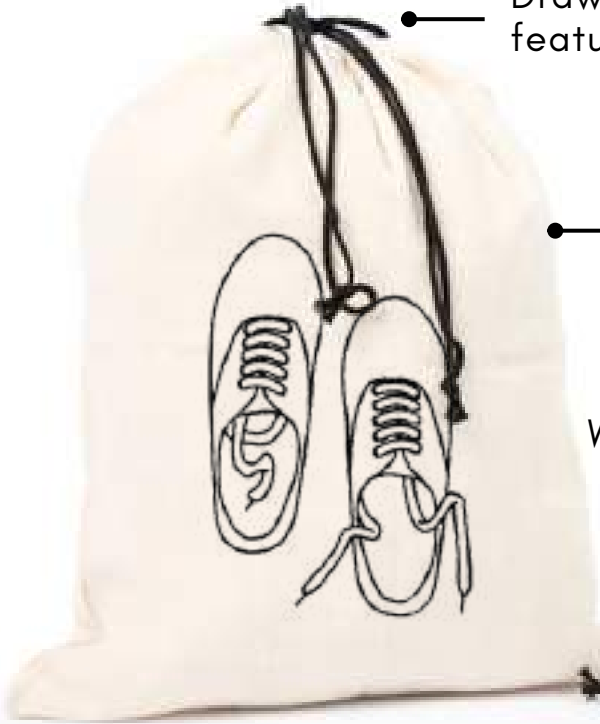

BAG25

Shoe bag

L 15.5" x B 10.5

Draw-string feature

Keeps away dust and dirt

Foldable & Reusable

Washable

BAG26