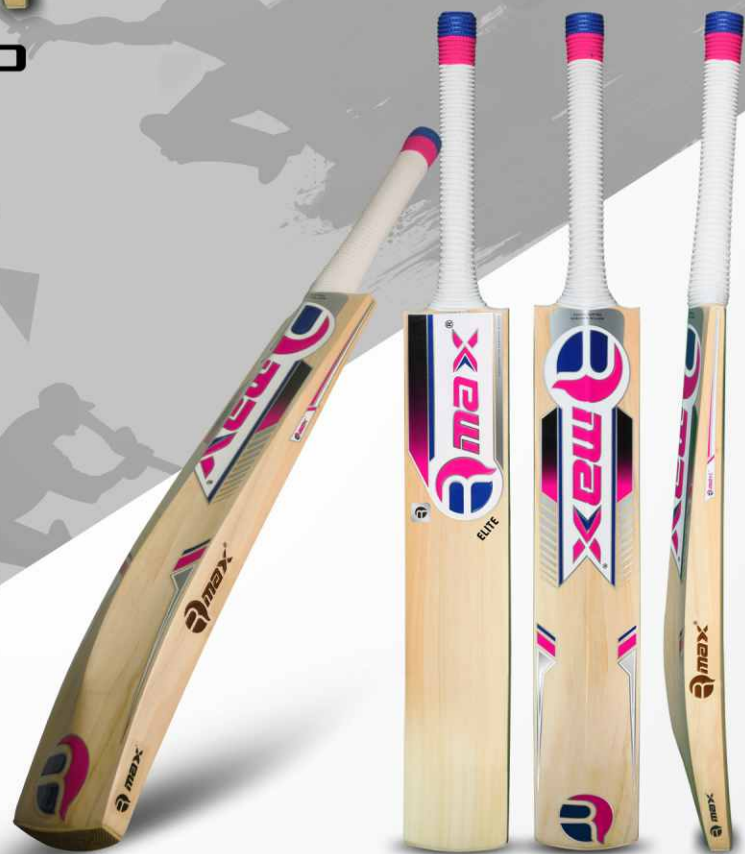

KASHMIR WILLOW
SERIES

DIABLO

ELITE

www.belco.in