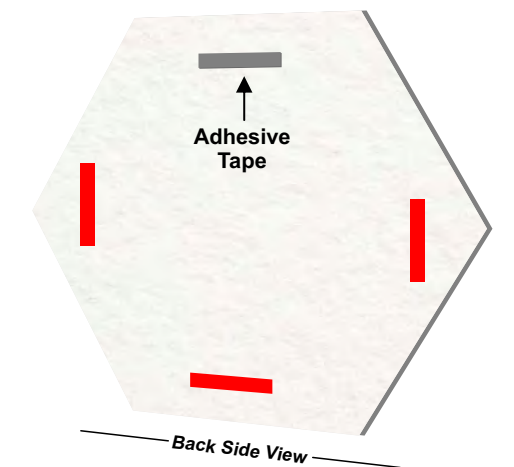

INSTALLATION