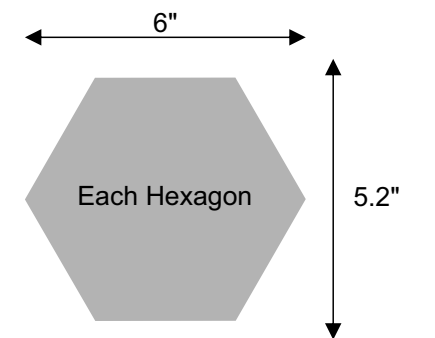

10"x10" - 12"x12" - 14"x14"
16"x16" - 18"x18" - 20"x20"

LANDSCAPE

35"x23" - 30"x20" - 20"x14"
17"x12" - 14"x10" - 12"x8"

www.aayushgiftmart.com

Acrylic direct photo print
Gallery Shapes & Sizes

SQUARE SIZE
 SET OF 18

CORNER BITE SQUARE SIZE
 SET OF 4

AGM
 YOURS WISHGIFT
www.aayushgiftmart.com

(02)

LANDSCAPE SIZE
 SET OF 4

HEXAGON SIZE
 SET OF 8

HEXAGON SIZE
 SET OF 4

ACRYLIC
 THICKNESS

5MM - 3MM