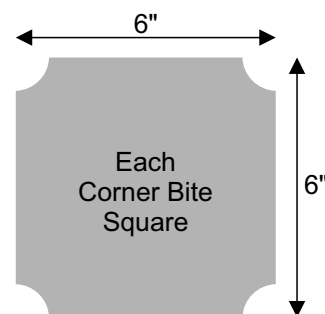

8"x12" - 10"x14" - 12"x17"
14"x20" - 20"x30" - 23"x35"

HEART

10"x10" - 12"x12" - 14"x14"
16"x16" - 18"x18" - 20"x20"

DOME

8"x12" - 10"x14" - 12"x17"
14"x20" - 20"x30" - 23"x35"

OVAL

8"x12" - 10"x14" - 12"x17"
14"x20" - 20"x30" - 23"x35"

CURVED LANDSCAPE

12"x18" - 14"x10" - 17"x12"
20"x14" - 30"x20" - 35"x23"

HEXAGON

10"x10" - 12"x12" - 14"x14"
16"x16" - 18"x18" - 20"x20"

ROUND

10"x10" - 12"x12" - 14"x14"
16"x16" - 18"x18" - 20"x20"

CURVED SQUARE

10"x10" - 12"x12" - 14"x14"
16"x16" - 18"x18" - 20"x20"

LANDSCAPE

35"x23" - 30"x20" - 20"x14"
17"x12" - 14"x10" - 12"x8"

www.aayushgiftmart.com

Acrylic direct photo print
Gallery Shapes & Sizes

SQUARE SIZE
 SET OF 18

CORNER BITE SQUARE SIZE
 SET OF 4

AGM
 YOURS WISHGIFT
www.aayushgiftmart.com

(02)

LANDSCAPE SIZE
 SET OF 4

HEXAGON SIZE
 SET OF 8

HEXAGON SIZE
 SET OF 4

ACRYLIC
 THICKNESS

5MM - 3MM