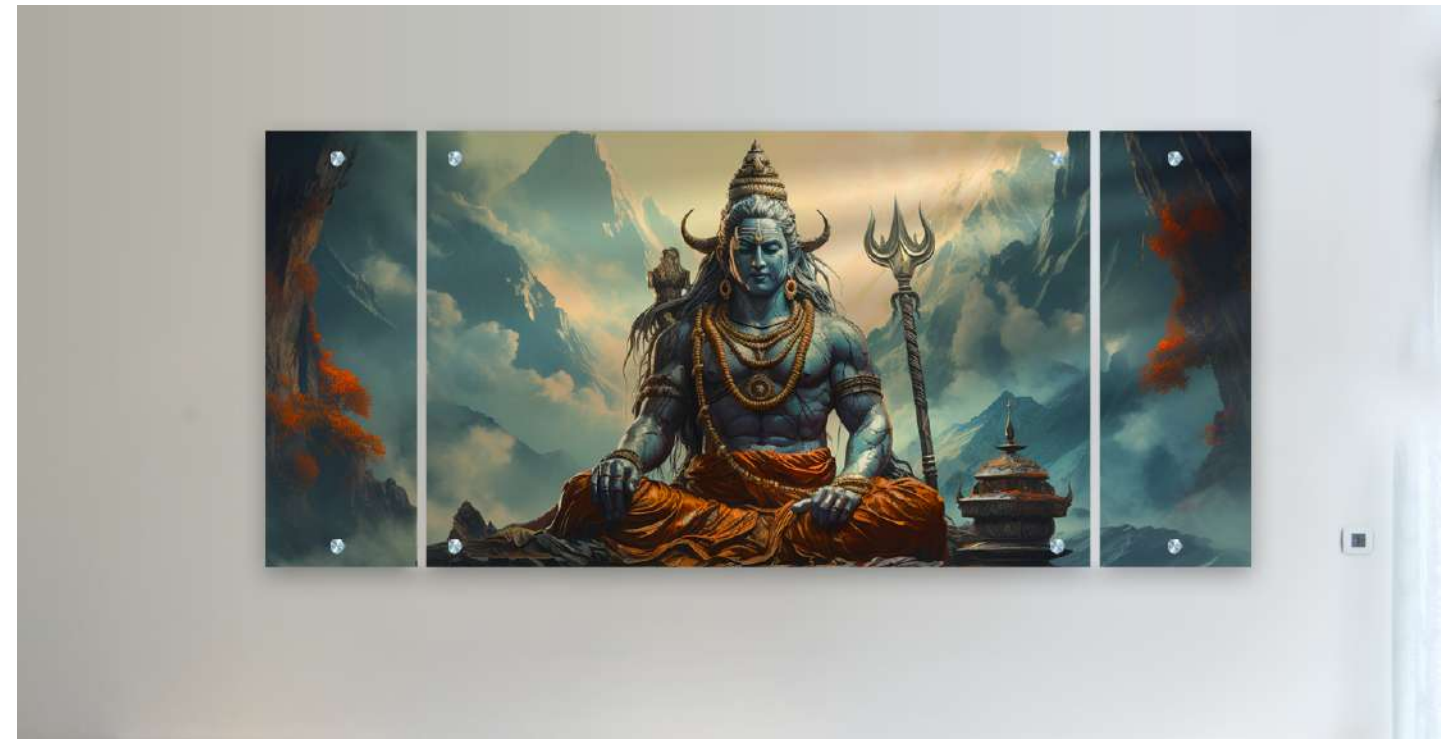

www.aayushgiftmart.com

(07)

Canvas Prints
Size Available: 10X10

Spotify Photo Frame
6"8"-3mm with metal stand

Acrylic Art

Love Photo Frame
Aprox size
11"X5.5

Religious wall decor
size between
35"X23"

(08)