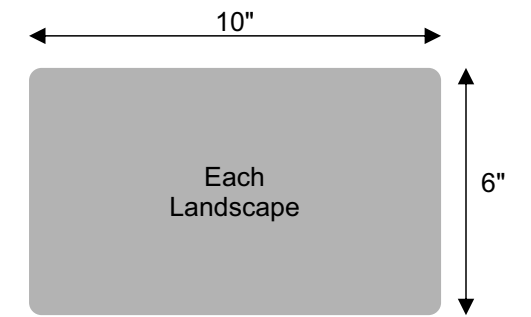

CURVED LANDSCAPE

12"x18" - 14"x10" - 17"x12"
20"x14" - 30"x20" - 35"x23"

HEXAGON

10"x10" - 12"x12" - 14"x14"
16"x16" - 18"x18" - 20"x20"

ROUND

10"x10" - 12"x12" - 14"x14"
16"x16" - 18"x18" - 20"x20"

CURVED SQUARE

10"x10" - 12"x12" - 14"x14"
16"x16" - 18"x18" - 20"x20"

LANDSCAPE

35"x23" - 30"x20" - 20"x14"
17"x12" - 14"x10" - 12"x8"

www.aayushgiftmart.com

Acrylic direct photo print
Gallery Shapes & Sizes

SQUARE SIZE
 SET OF 18

CORNER BITE SQUARE SIZE
 SET OF 4

AGM
 YOURS WISHGIFT
www.aayushgiftmart.com

(02)

LANDSCAPE SIZE
 SET OF 4

HEXAGON SIZE
 SET OF 8

HEXAGON SIZE
 SET OF 4

ACRYLIC
 THICKNESS

5MM - 3MM

AGM
 YOURS WISHGIFT
www.aayushgiftmart.com

INSTALLATION

(04)

Acrylic Wall Clocks
Shapes & Sizes
customised specially for you

BLOB
9"X9" - 11"X11"
15"X15"

STARBURST
9"X9" - 11"X11"
15"X15"

HEART
9"X9" - 11"X11"
15"X15"