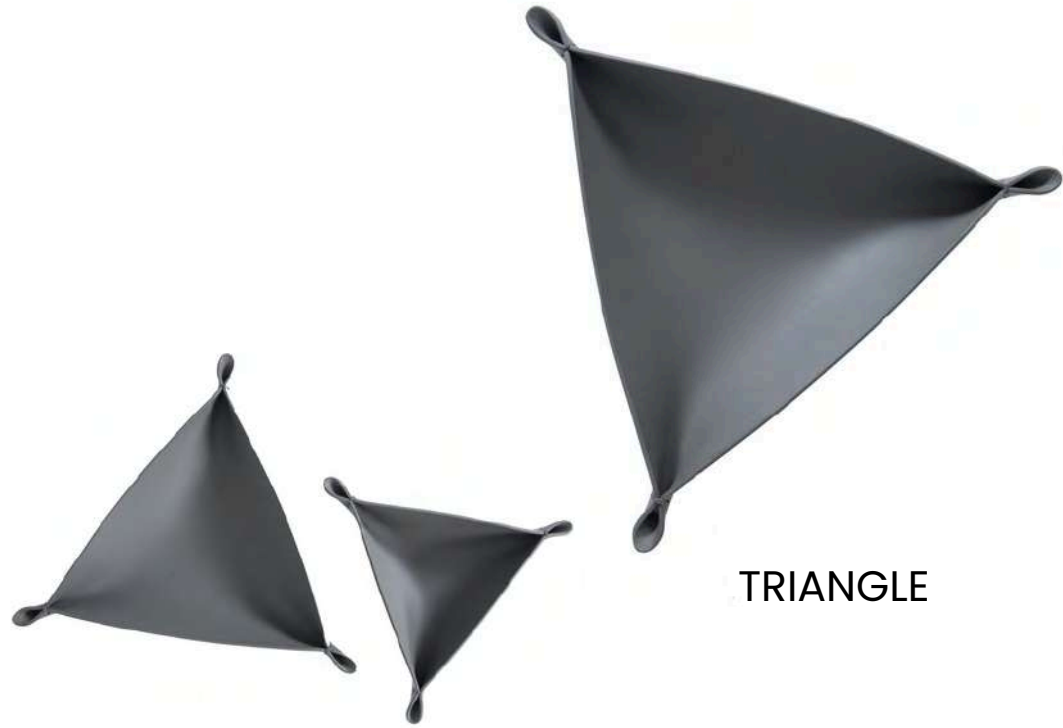

SERVING TRAY

LENGTH = 43 CM
WIDTH = 23 CM
HEIGHT = 5 CM

* Colour & Logo Customisation Available

CATCHALL TRAY

(SET OF 2)

LARGE

LENGTH = 25 CM
WIDTH = 25 CM
HEIGHT = 4 CM

TRIANGLE