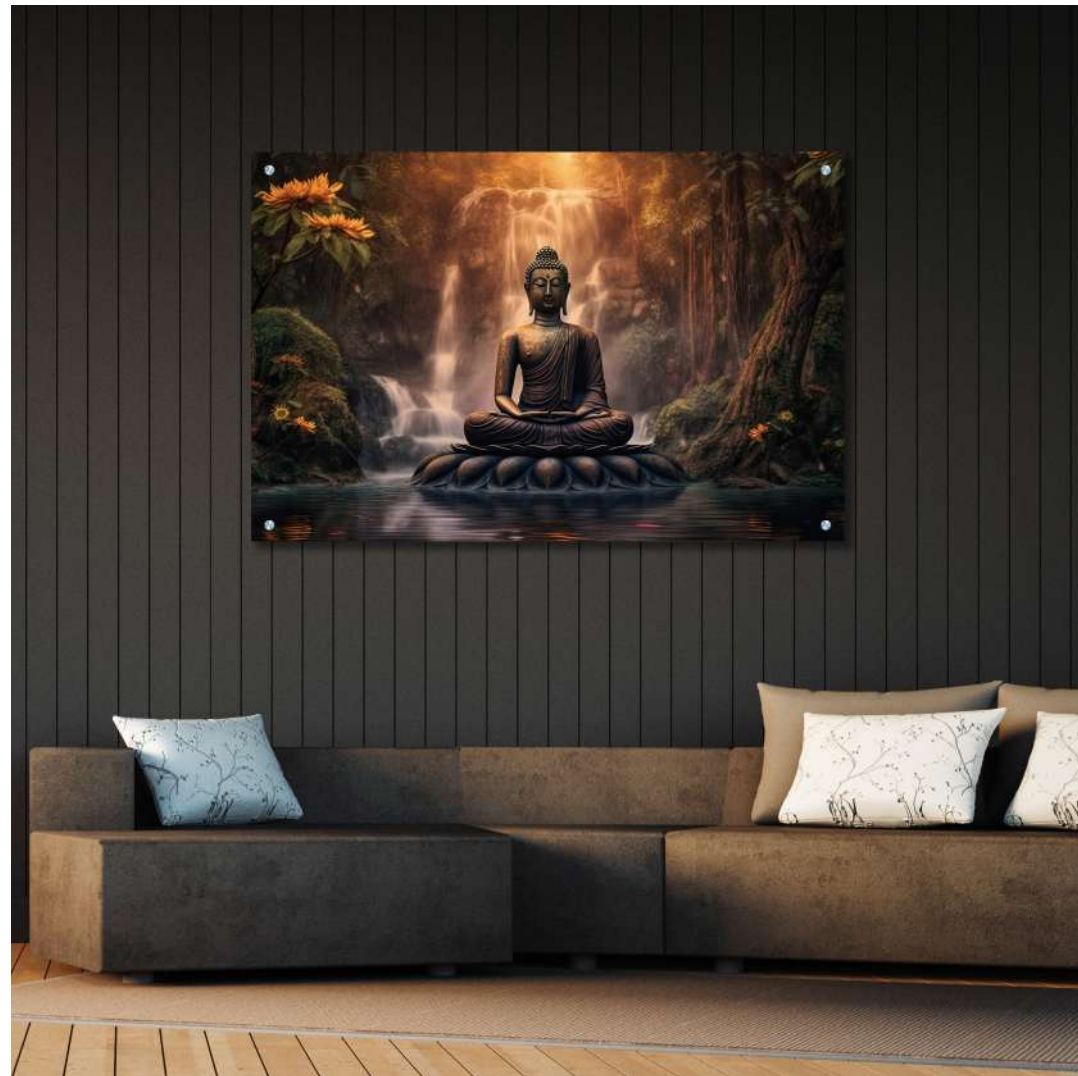

COMPANY PROFILE

AGM Aayush Gift Mart, established in 2023, is a manufacturer of Personalized and Corporate Gifting products, offering a diverse range of customized items from Sports Gifts to Home Decor, tailored to meet the unique needs of businesses and personnel.

www.aayushgiftmart.com

Acrylic direct photo print Shapes & Sizes

20"x20" - 18"x18" - 16"x16"
14"x14" - 12"x12" - 10"x10"

23"x35" - 20"x30" - 14"x20"
12"x17" - 10"x14" - 8"x12"

8"x12" - 10"x14" - 12"x17"
14"x20" - 20"x30" - 23"x35"

10"x10" - 12"x12" - 14"x14"
16"x16" - 18"x18" - 20"x20"

8"x12" - 10"x14" - 12"x17"
14"x20" - 20"x30" - 23"x35"

8"x12" - 10"x14" - 12"x17"
14"x20" - 20"x30" - 23"x35"

12"x18" - 14"x10" - 17"x12"
20"x14" - 30"x20" - 35"x23"

10"x10" - 12"x12" - 14"x14"
16"x16" - 18"x18" - 20"x20"

10"x10" - 12"x12" - 14"x14"
16"x16" - 18"x18" - 20"x20"

10"x10" - 12"x12" - 14"x14"
16"x16" - 18"x18" - 20"x20"

35"x23" - 30"x20" - 20"x14"
17"x12" - 14"x10" - 12"x8"

www.aayushgiftmart.com