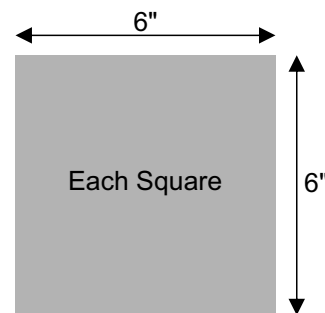

8"x12" - 10"x14" - 12"x17"
14"x20" - 20"x30" - 23"x35"

HEART

10"x10" - 12"x12" - 14"x14"
16"x16" - 18"x18" - 20"x20"

DOME

8"x12" - 10"x14" - 12"x17"
14"x20" - 20"x30" - 23"x35"

OVAL

8"x12" - 10"x14" - 12"x17"
14"x20" - 20"x30" - 23"x35"

CURVED LANDSCAPE

12"x18" - 14"x10" - 17"x12"
20"x14" - 30"x20" - 35"x23"

HEXAGON

10"x10" - 12"x12" - 14"x14"
16"x16" - 18"x18" - 20"x20"

ROUND

10"x10" - 12"x12" - 14"x14"
16"x16" - 18"x18" - 20"x20"

CURVED SQUARE

10"x10" - 12"x12" - 14"x14"
16"x16" - 18"x18" - 20"x20"

LANDSCAPE

35"x23" - 30"x20" - 20"x14"
17"x12" - 14"x10" - 12"x8"

www.aayushgiftmart.com

Acrylic direct photo print
Gallery Shapes & Sizes

SQUARE SIZE
 SET OF 18

CORNER BITE SQUARE SIZE
 SET OF 4

AGM
 YOURS WISHGIFT
www.aayushgiftmart.com

(02)

LANDSCAPE SIZE
 SET OF 4

HEXAGON SIZE
 SET OF 8

HEXAGON SIZE
 SET OF 4

ACRYLIC
 THICKNESS

5MM - 3MM