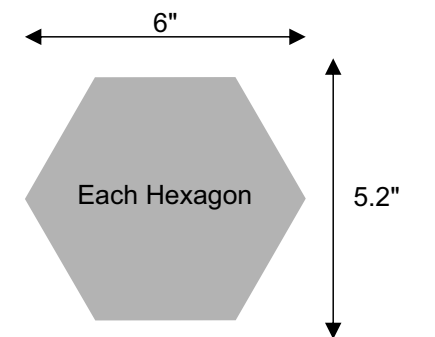

10"x10" - 12"x12" - 14"x14"
16"x16" - 18"x18" - 20"x20"

LANDSCAPE

35"x23" - 30"x20" - 20"x14"
17"x12" - 14"x10" - 12"x8"

www.aayushgiftmart.com

Acrylic direct photo print
Gallery Shapes & Sizes

SQUARE SIZE
 SET OF 18

CORNER BITE SQUARE SIZE
 SET OF 4

AGM
 YOURS WISHGIFT
www.aayushgiftmart.com

(02)

LANDSCAPE SIZE
 SET OF 4

HEXAGON SIZE
 SET OF 8

HEXAGON SIZE
 SET OF 4

ACRYLIC
 THICKNESS

5MM - 3MM