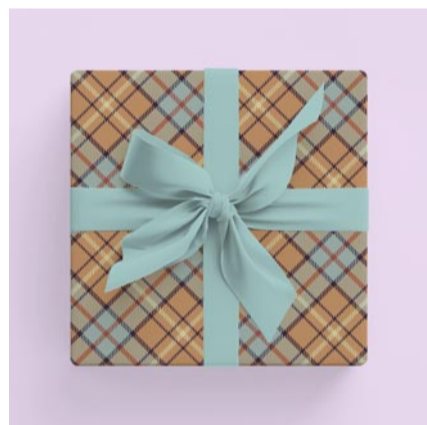

No more worrying about running short!

Shimmering Mettalic Collection

Sheet dimensions: 20x30"/508x762 mm
Sheets in a package: 20/50/100 or as per customer requirements
Color: Red, pink, green, blue, violet, gold, copper, orange
Thickness: 15/18/25 µm

GIFT WRAPPING PAPER

CRAFT A MASTERPIECE:

Exquisite Wrapping Paper for Every Occasion

We offer a world beyond the ordinary, with stunning designs and luxurious textures that elevate any present into a work of art.

Imagine the delight on their face as they unveil a beautifully adorned treasure, each layer revealing a piece of your thoughtfulness.

Our premium wrapping paper isn't just about wrapping, it's about creating a masterpiece that reflects your care and transforms any gift into a cherished memory.

EXQUISITE PASTEL AND GOLD SERIES PAPER WRAPS

Indulge in a touch of luxury with our "Luxe Pastel Papers with Gold Accents." This exquisite collection of gift wrapping paper elevates any present, combining soft, dreamy pastels with shimmering gold foil accents. Imagine the delight on their face as they unveil a beautifully adorned treasure, each layer hinting at the stunning presentation within. From birthdays to anniversaries or simply adding a touch of elegance, these luxurious papers transform ordinary gifts into extraordinary experiences.