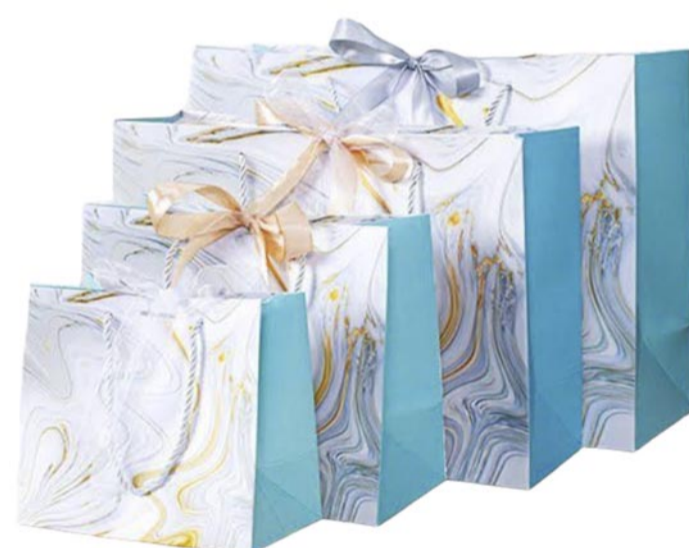

LUXE PAPER BAGS

Style and Sustainability

Elevate your brand with Luxe paper bags, crafted from high-quality, eco-friendly materials.

Perfect for retail packaging and special events, these bags offer a luxurious finish and exceptional durability.

With customizable options, vibrant colors, and reinforced handles, Luxe paper bags combine elegance with functionality.

Small Size Paper Bags (9x8 inch)

Bag sizes: 9x8"/10x14"/13x18"/15x23" or as per customer requirements
Pieces in a package: 12 pcs
Thickness: 200/220/240 gsm as per customer requirements

Small Size Paper Bags (9x8 inch)

Bag sizes: 9x8"/10x14"/13x18"/15x23" or as per customer requirements
Pieces in a package: 12 pcs
Thickness: 200/220/240 gsm or as per customer requirements

Medium Size Paper Bags (10x14 inch)

Bag sizes: 9x8"/10x14"/13x18"/15x23" as per customer requirements
Pieces in a package: 12 pcs
Thickness: 200/220/240 gsm or as per customer requirements

HORIZONTAL PAPER BAGS - MEDIUM & BIG

Horizontal Paper Bags Medium