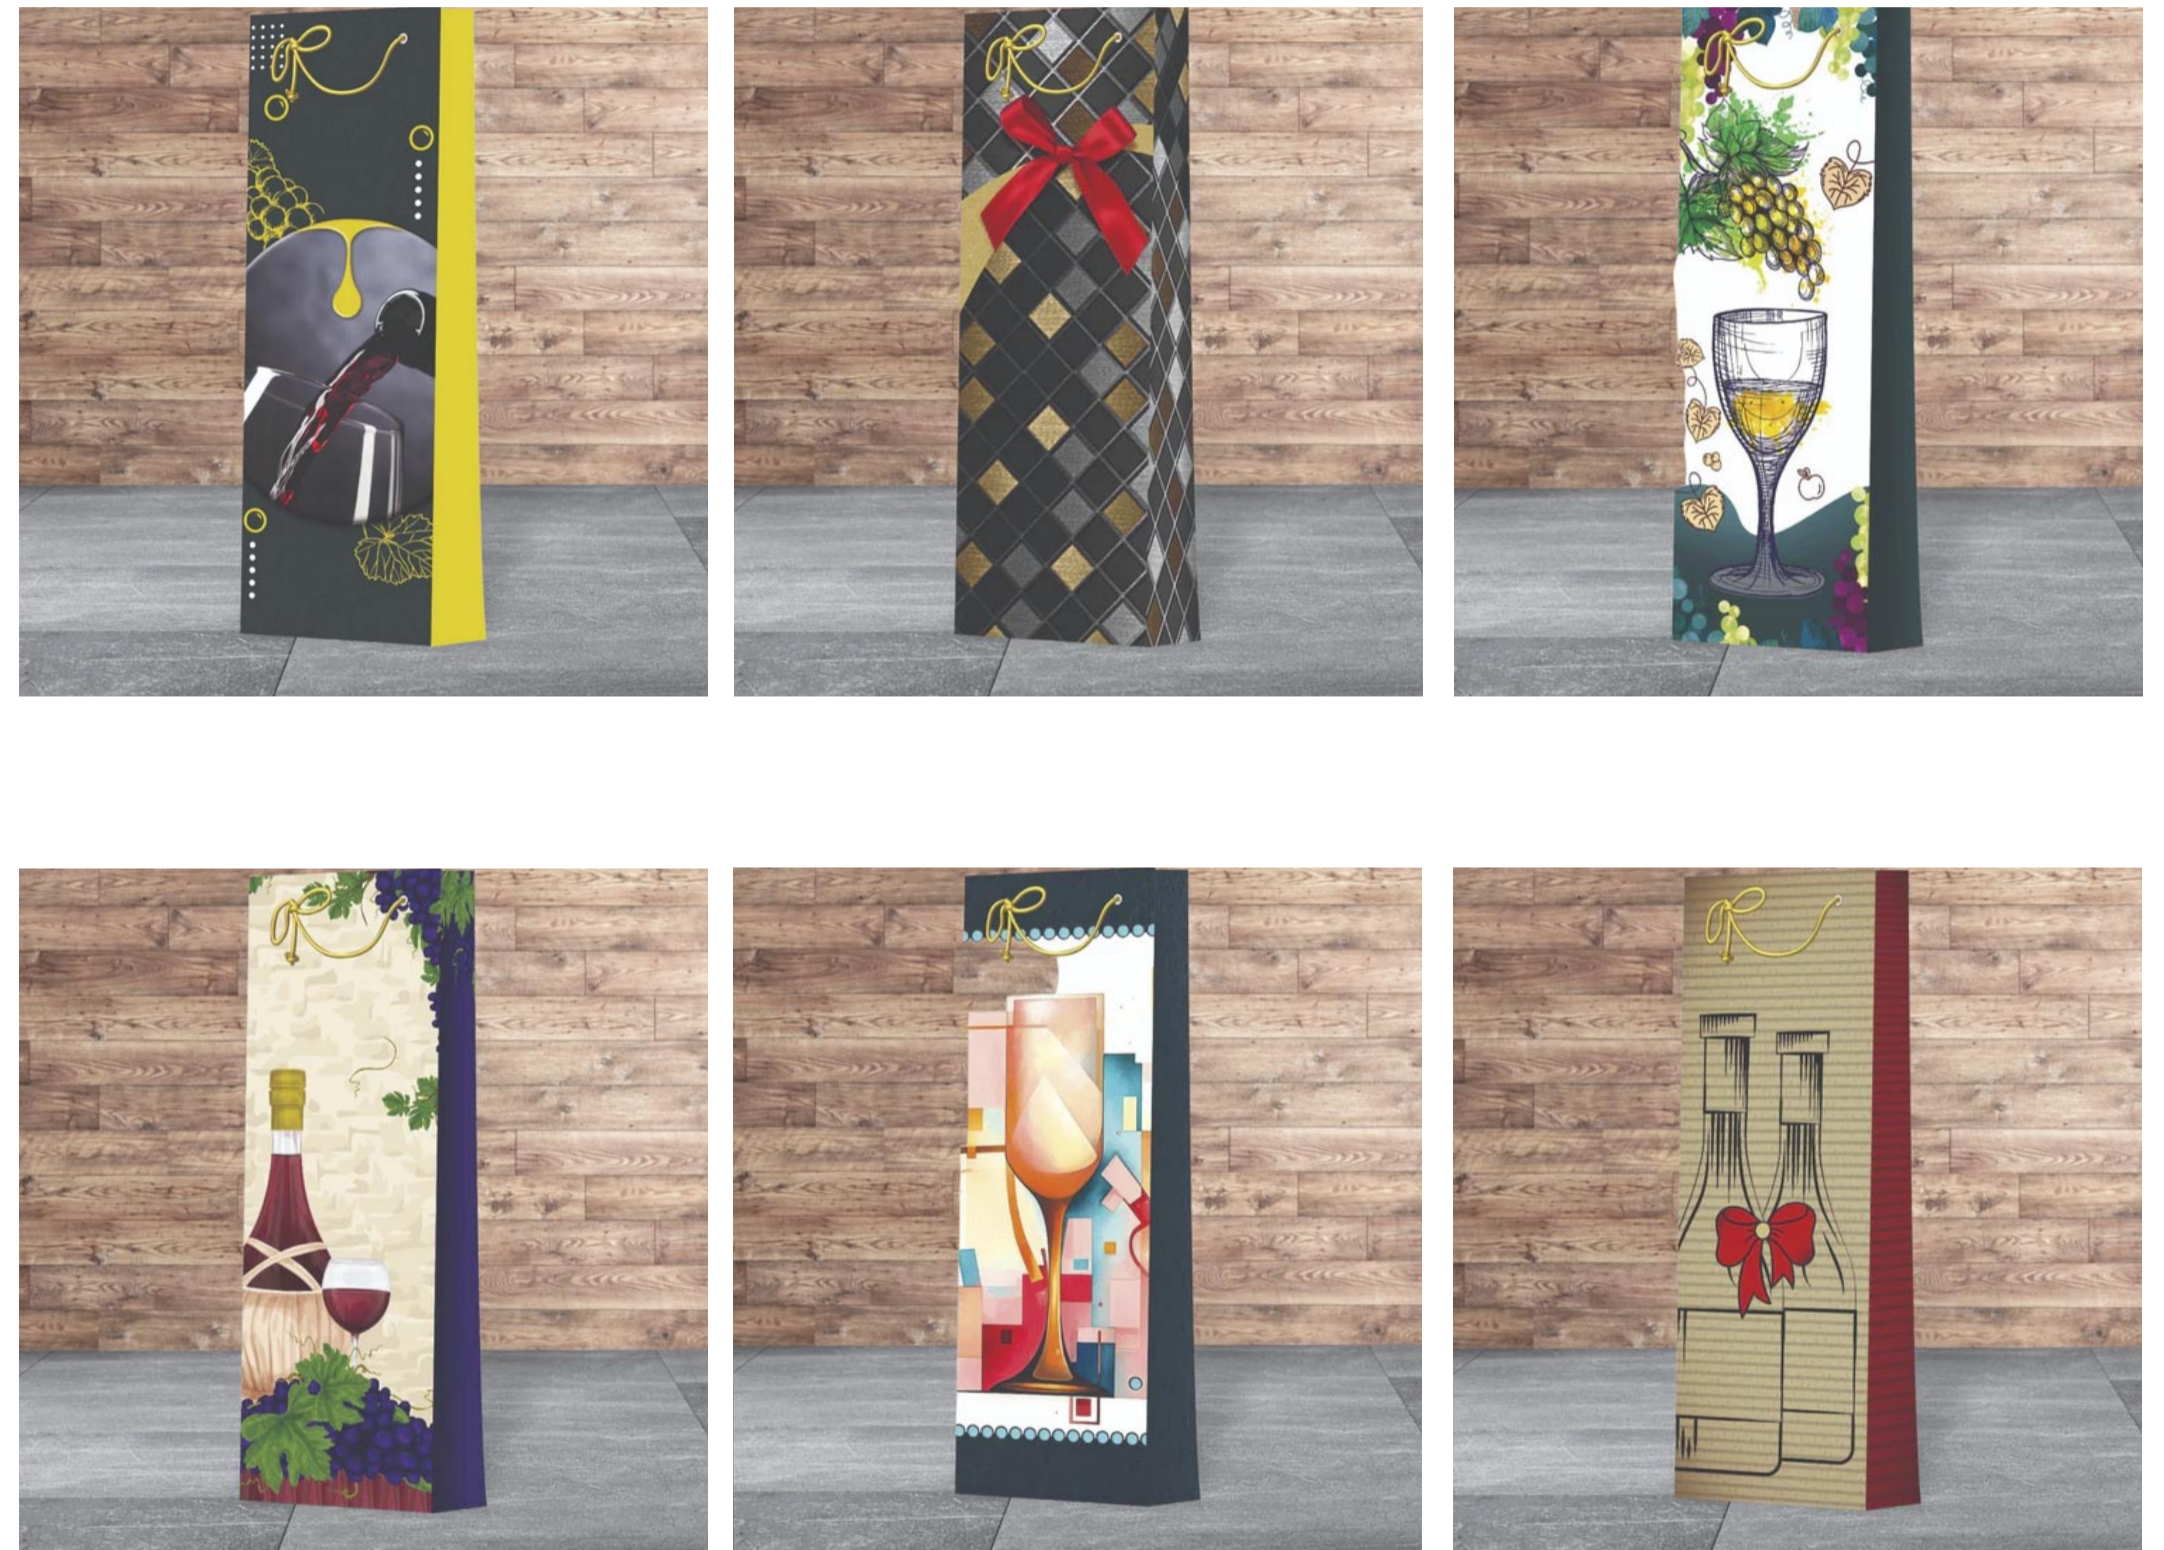

Sheet dimensions: 12.2x10" / 310x254mm
Bags in a package: 12 pcs
Thickness: 200/220/240 gsm, or as per customer requirements

Horizontal Paper Bags Big

Sheet dimensions: 13.5x12.5"/343x318mm
Sheets in a package: 12 pcs
Thickness: 200/220/240 gsm, or as per customer requirements

WINE PAPER BOTTLE BAG

Elevate your wine gifting
with our luxurious paper bags

Exquisite designs and sturdy construction
ensure your bottle arrives in style, ready to
be unwrapped with delight.

Wine Paper Bottle Bag (13.5x12.5 inch)