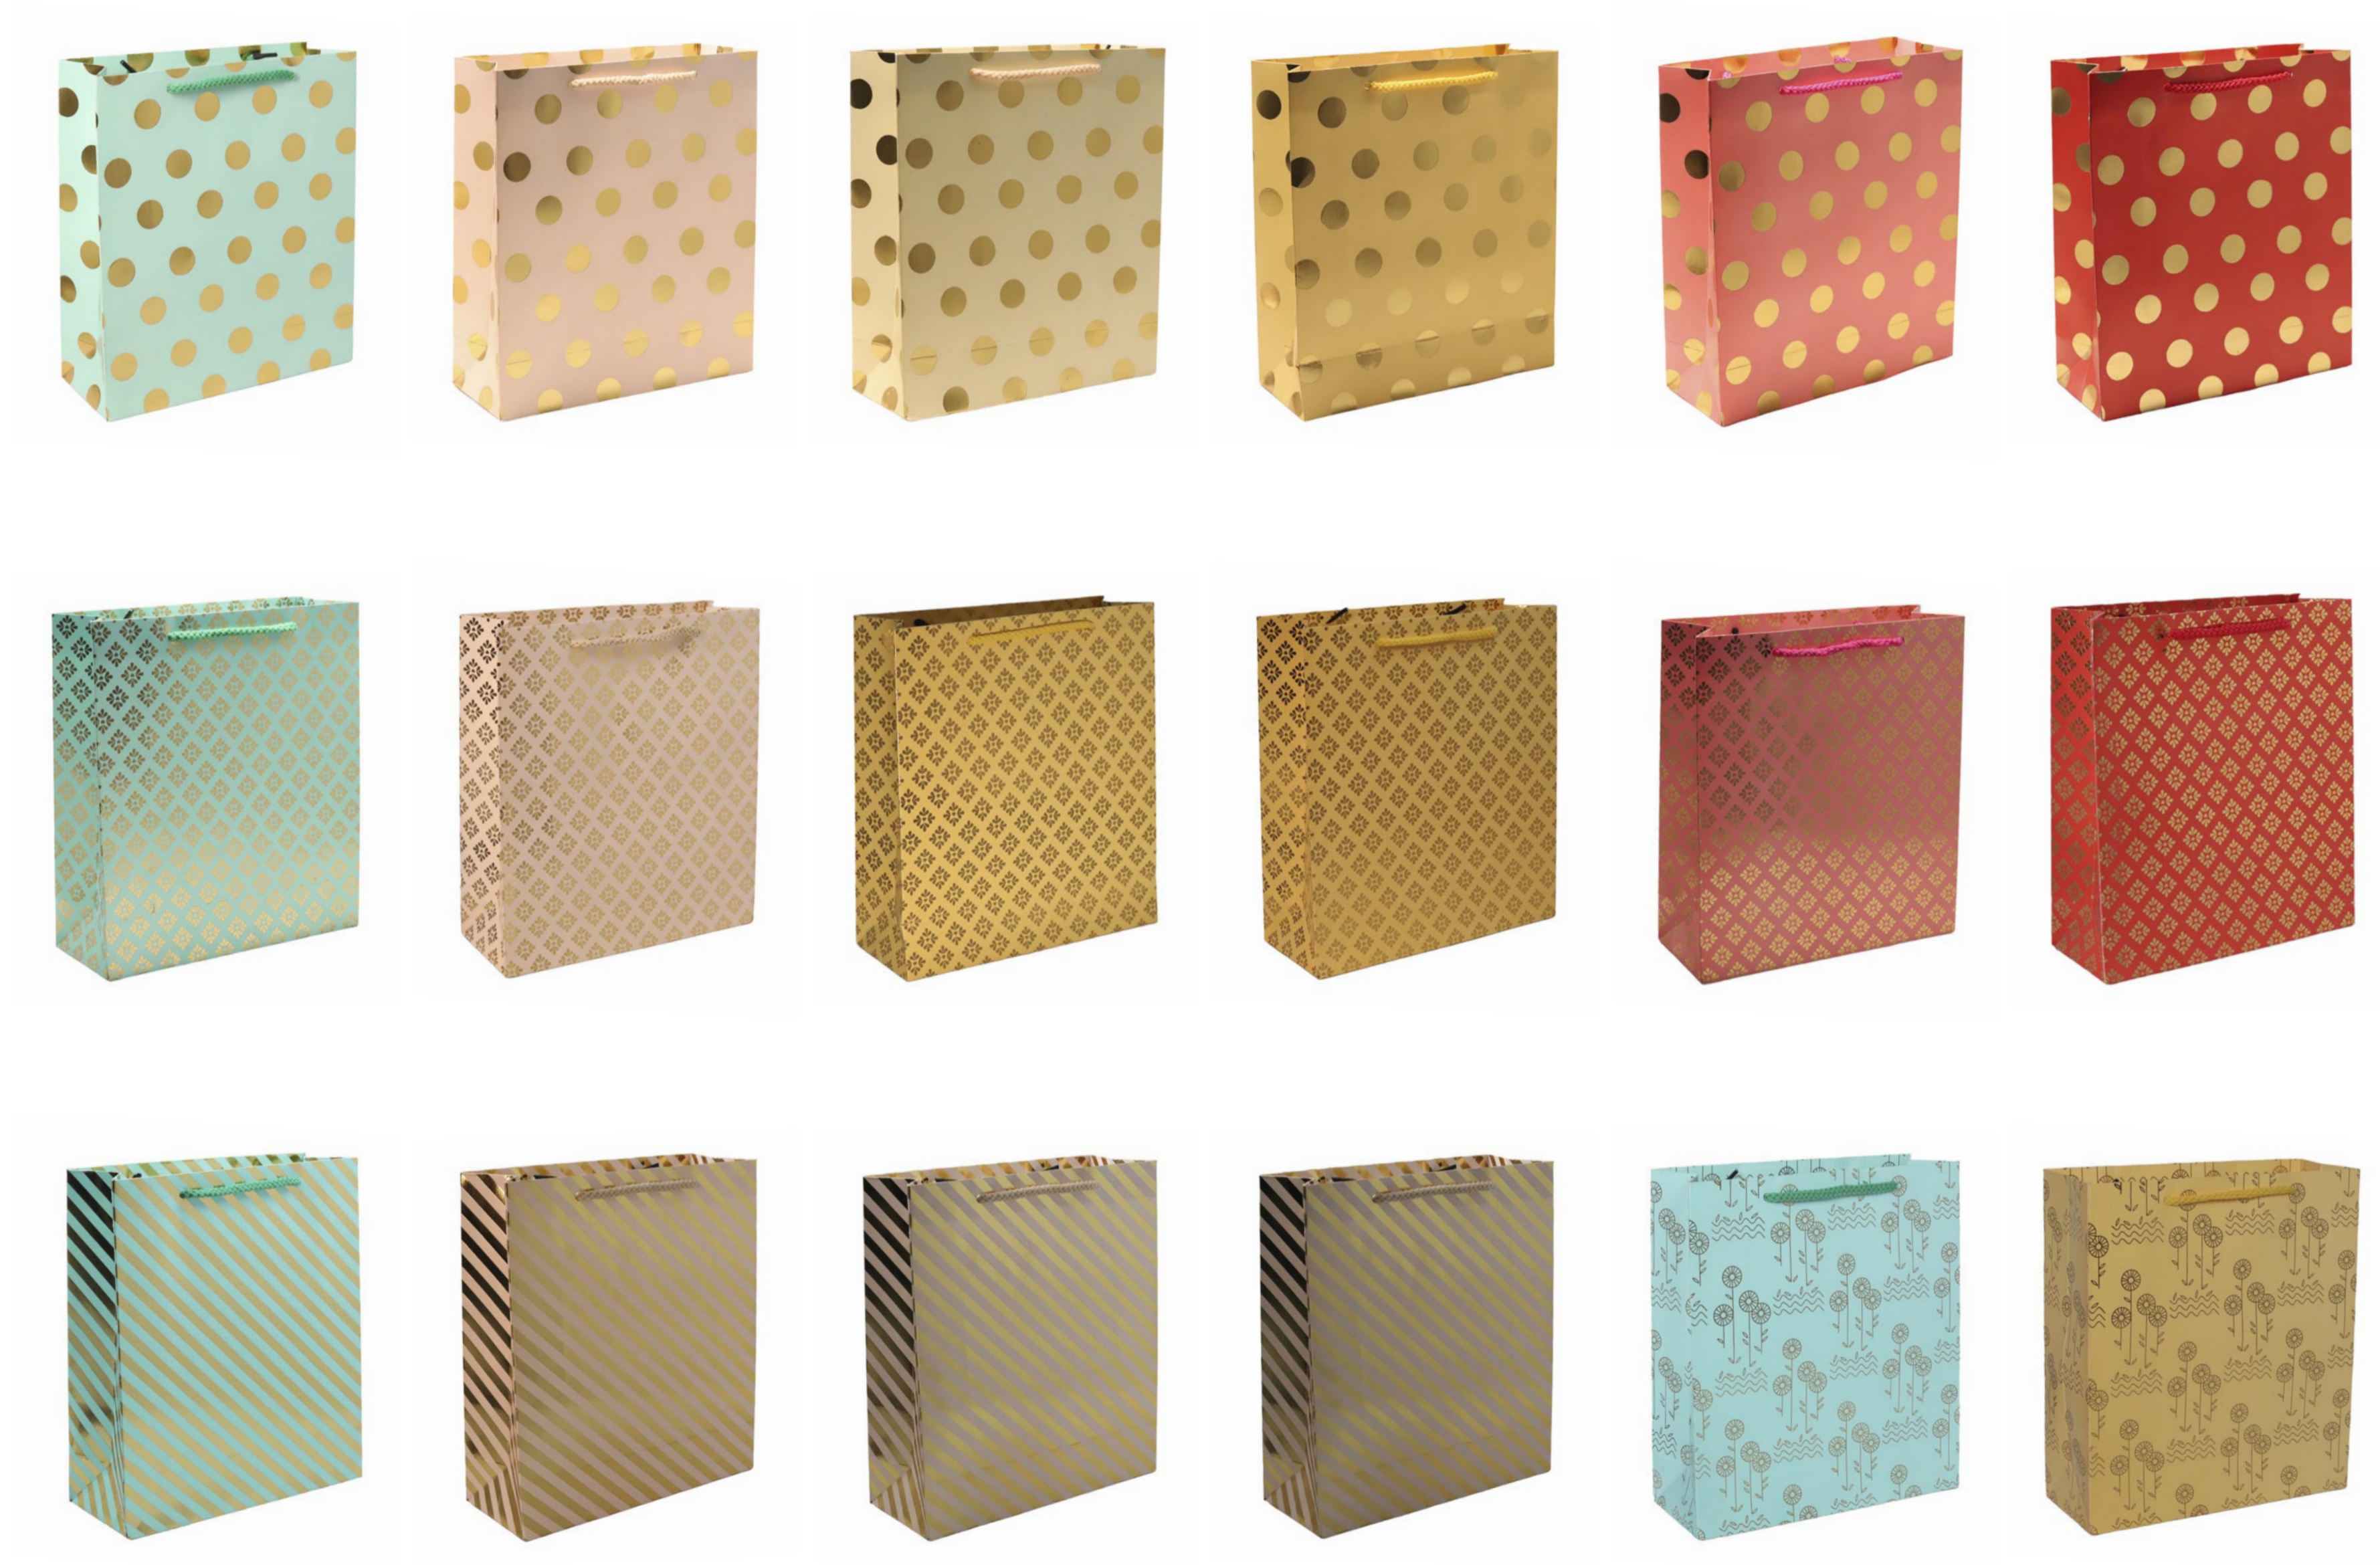

PAPER WRAPS ECO SERIES

Silver and gold metallic accents on a Art paper create a luxurious and festive gift wrap. This color combination is perfect for any occasion, from birthdays and anniversaries to weddings and holidays. You can find this type of wrapping paper at most craft stores and online retailers.

LUXURIOUS PASTEL & GOLD FOIL PAPER BAGS

More Than Just a Bag:

Create Lasting Memories with
Our Beautifully Designed Bags.

Small Size Paper Bags

Bag sizes: 9x8"/10x14"/13x18"/15x23" or as per customer requirements
Pieces in a package: 12 pcs
Thickness: 200/220/240 gsm or as per customer requirements

SHAGUN MONEY ENVELOPES

In Indian culture, Shagun envelopes are decorative carriers of blessings

Used during celebratory events like weddings and birthdays, they hold cash gifts offered as a token of good fortune and love.