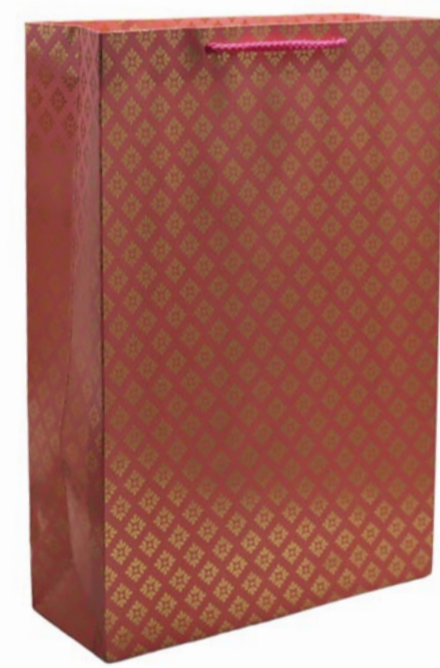

LUXURIOUS PASTEL & GOLD FOIL PAPER BAGS

More Than Just a Bag:

Create Lasting Memories with
Our Beautifully Designed Bags.

Small Size Paper Bags

Bag sizes: 9x8"/10x14"/13x18"/15x23" or as per customer requirements
Pieces in a package: 12 pcs
Thickness: 200/220/240 gsm or as per customer requirements