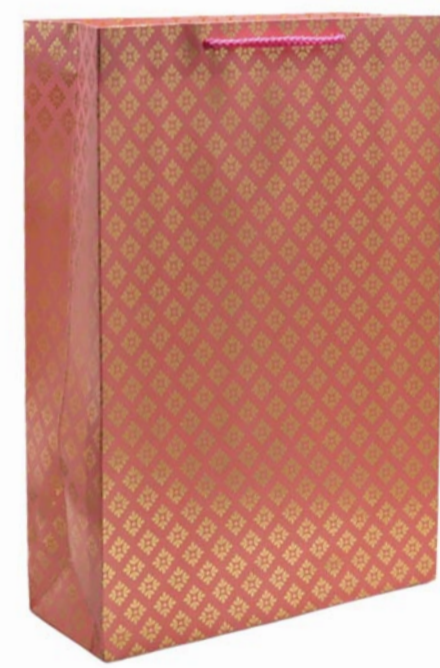

LUXURIOUS PASTEL & GOLD FOIL PAPER BAGS

More Than Just a Bag:

Create Lasting Memories with
Our Beautifully Designed Bags.

Small Size Paper Bags

Bag sizes: 9x8"/10x14"/13x18"/15x23" or as per customer requirements
Pieces in a package: 12 pcs
Thickness: 200/220/240 gsm or as per customer requirements