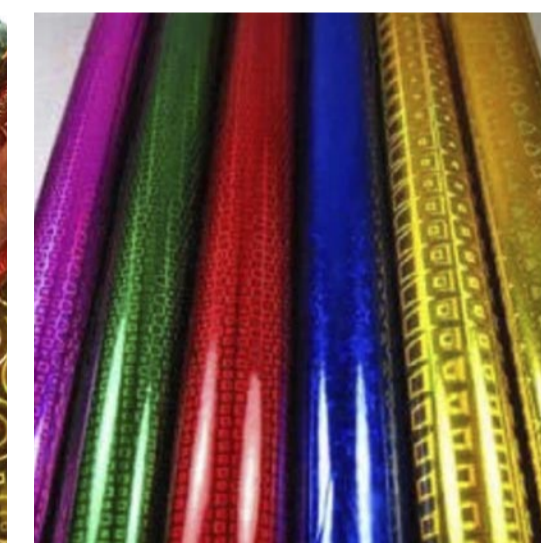

Unleash the shine with our metallic gift wrapping paper

Luxurious textures and shimmering finishes elevate every present, transforming it into a dazzling centerpiece.

Mettalic Gift Wrapper

20/50/100 sheets or as per customer requirements

Dazzle with distinction:
Unleash the shine with our metallic gift wrapping sheets luxurious textures and shimmering finishes elevate every present, transforming it into a dazzling center piece.

Mettalic Gift Wrapper

Lenght: 20/50/100 meters or as per customer requirements
Width:18/20/30/40"
Thickness:15/18/25 µm

With lenght of wrapping paper at your disposal, you can tackle any gift size, from small trinkets to large boxes.

No more worrying about running short!

Shimmering Mettalic Collection

Sheet dimensions: 20x30"/508x762 mm
Sheets in a package: 20/50/100 or as per customer requirements
Color: Red, pink, green, blue, violet, gold, copper, orange
Thickness: 15/18/25 µm