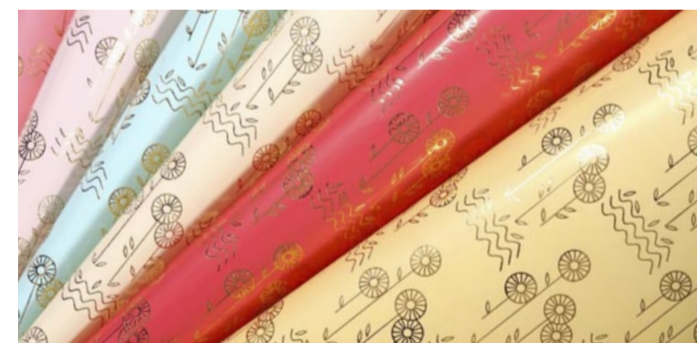

Exquisite Pastel And Gold Series Paper Wraps

Sheet dimensions: 19x28"/480x710mm
Sheets in a package: 10/20/50/ or as per customer requirements
Color: Pastel Green, Red, Pastel Yellow, Pastel Rose Pink, Pastel Baby Pink, Pastel Ivory, Coffee Brown
Thickness: 100/120 gsm