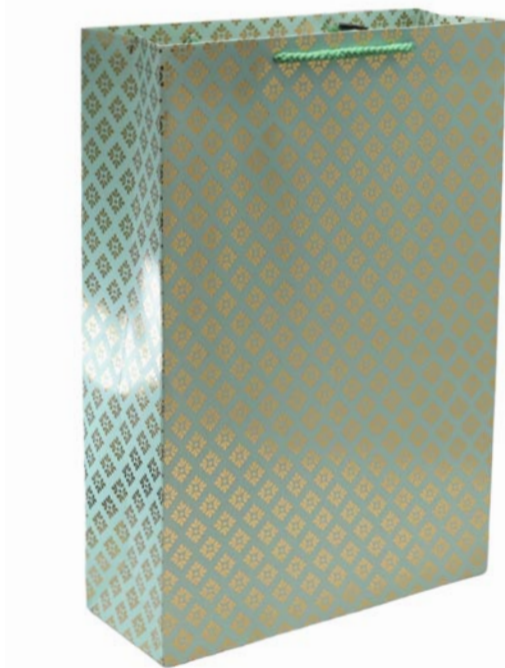

LUXURIOUS PASTEL & GOLD FOIL PAPER BAGS

More Than Just a Bag:

Create Lasting Memories with
Our Beautifully Designed Bags.

Small Size Paper Bags

Bag sizes: 9x8"/10x14"/13x18"/15x23" or as per customer requirements
Pieces in a package: 12 pcs
Thickness: 200/220/240 gsm or as per customer requirements