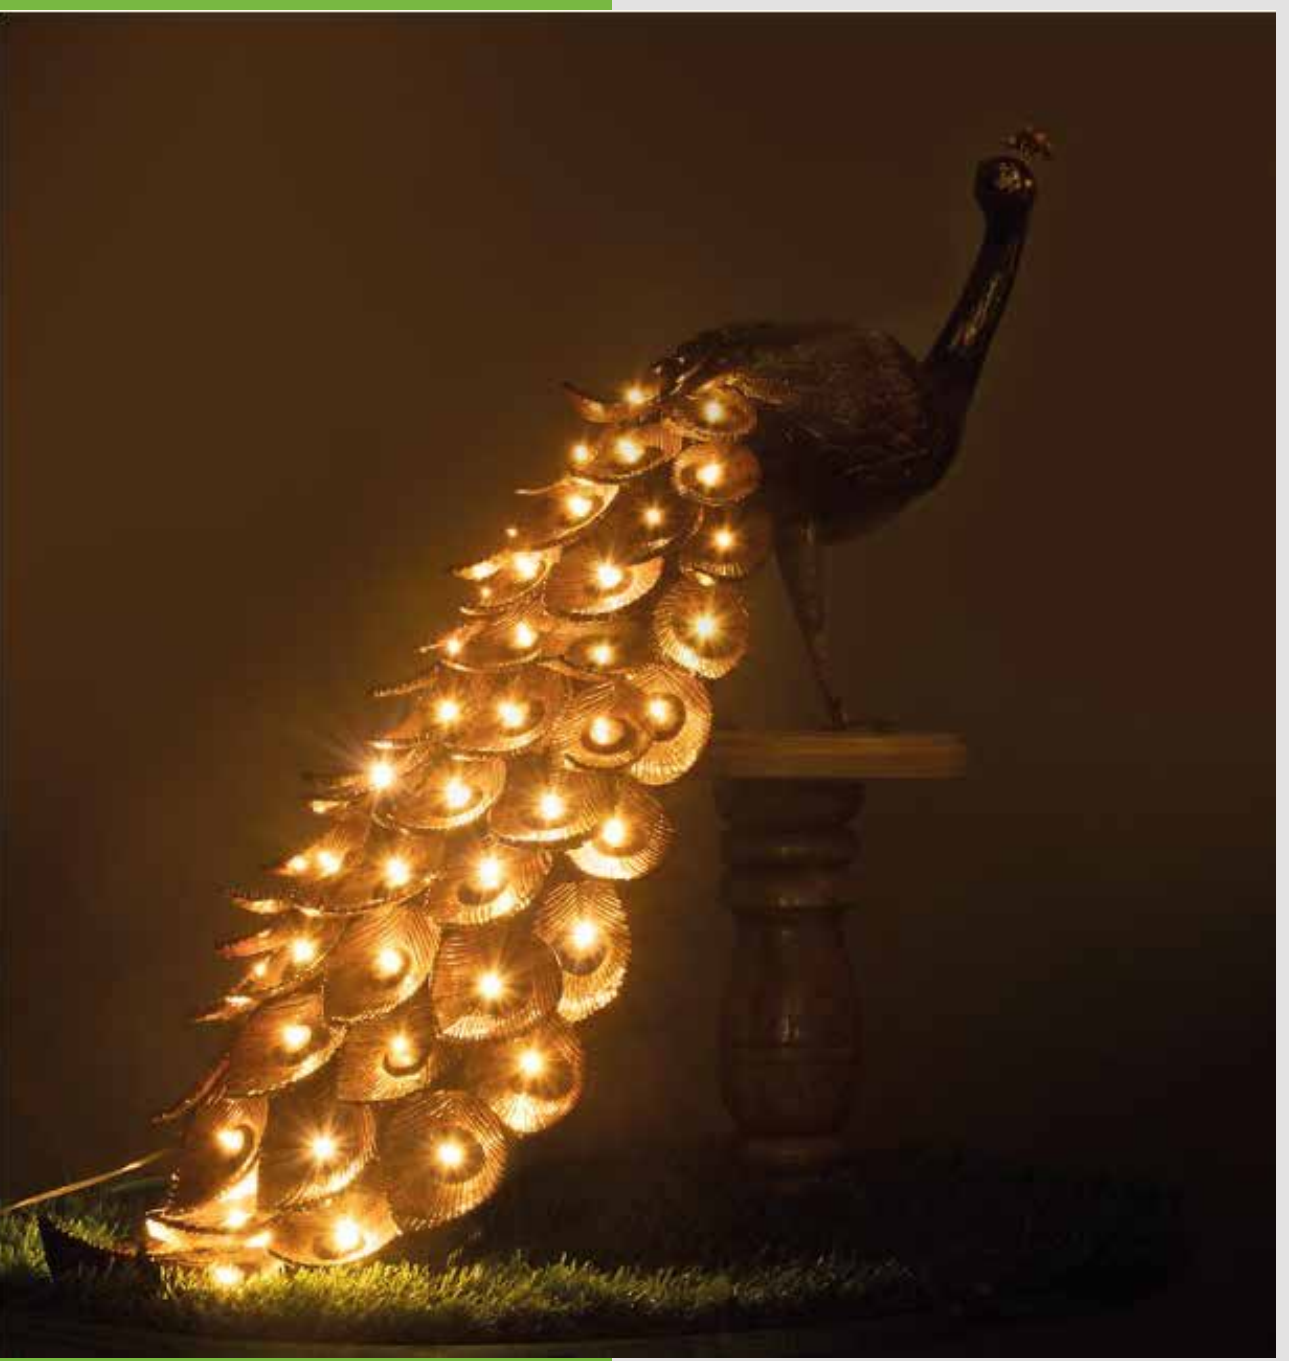

N&H

NATURE & HOME

Eco Friendly Home Decor

2023

Catalogue

Design

COCONUT SHELL LIGHTS & LAMPS

Product Name