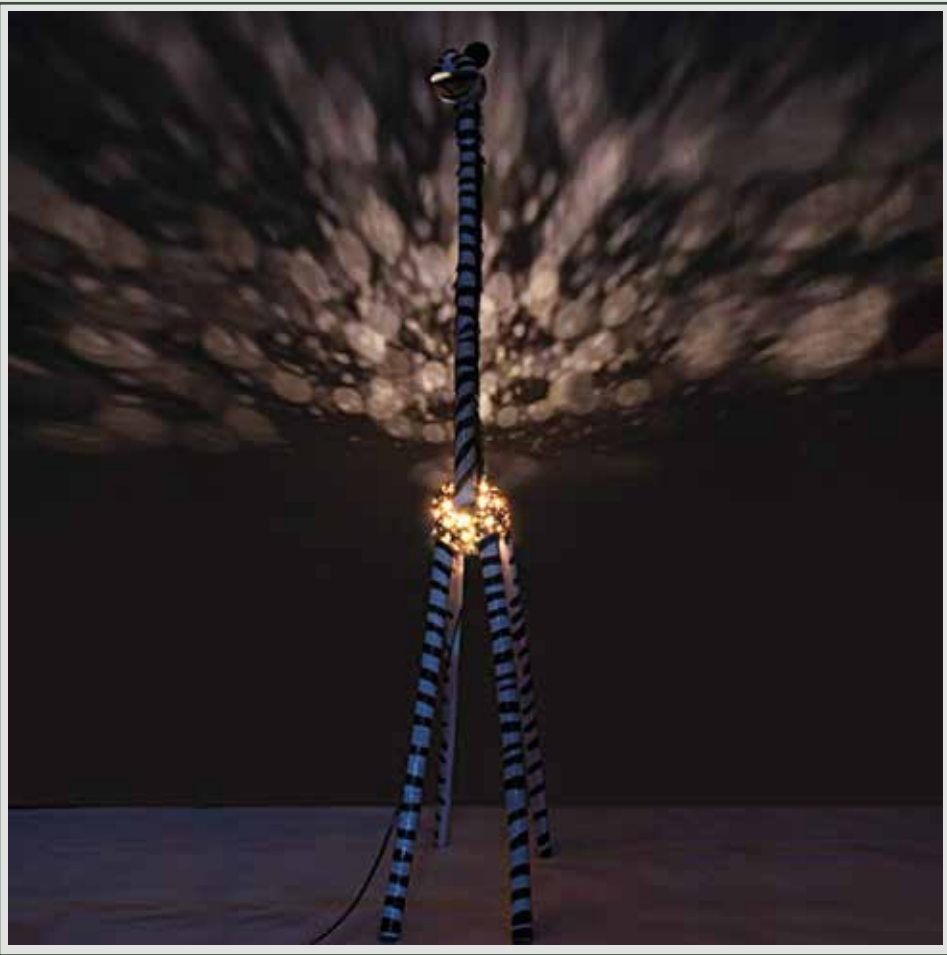

•
SKU

N&H-CN_SR_3FL

Product Name

Giraffe Design Floor Lamp

•
SKU

N&H-CN_GI_FL

Product Name

Zebra Floor Lamp