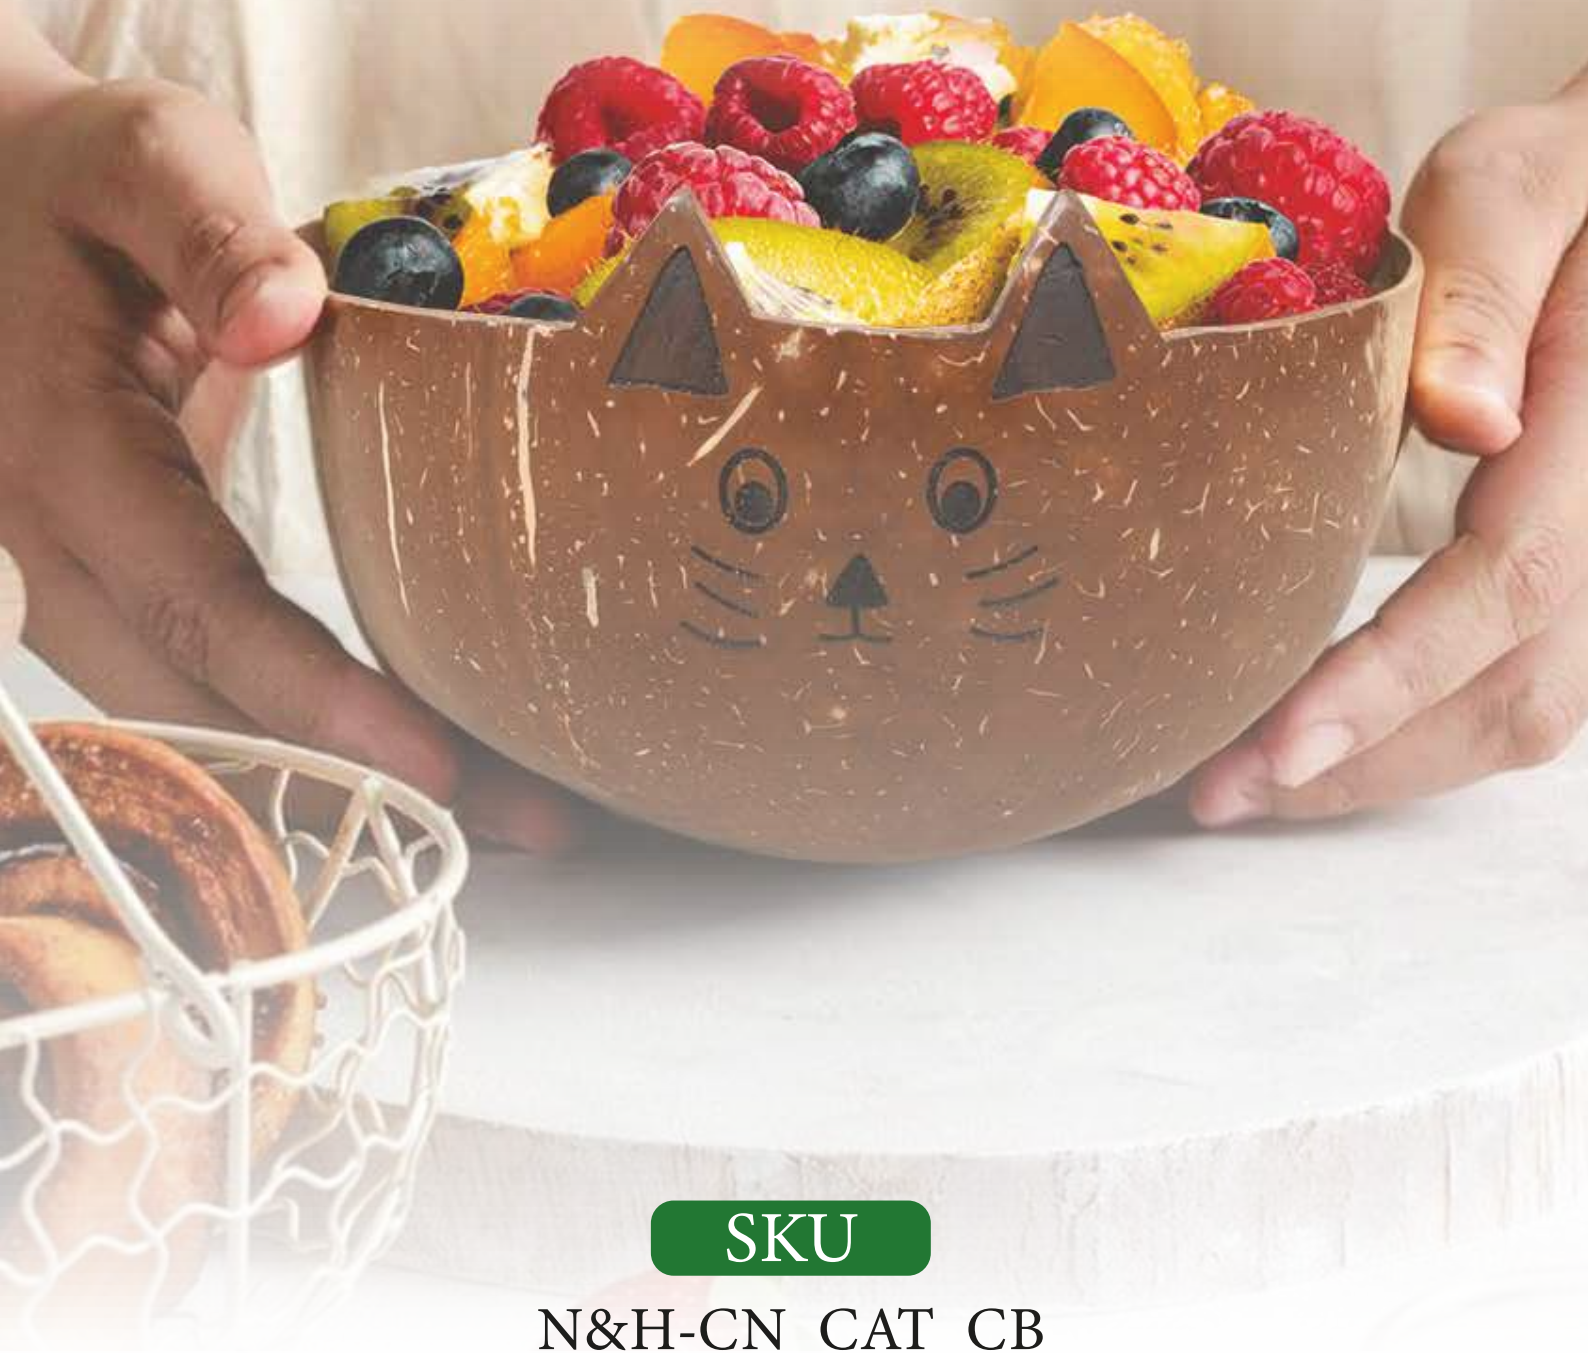

DESIGN
CAT

Hand-crafted Animal Design

Coconut Bowl

SKU

N&H-CN_CAT_CB