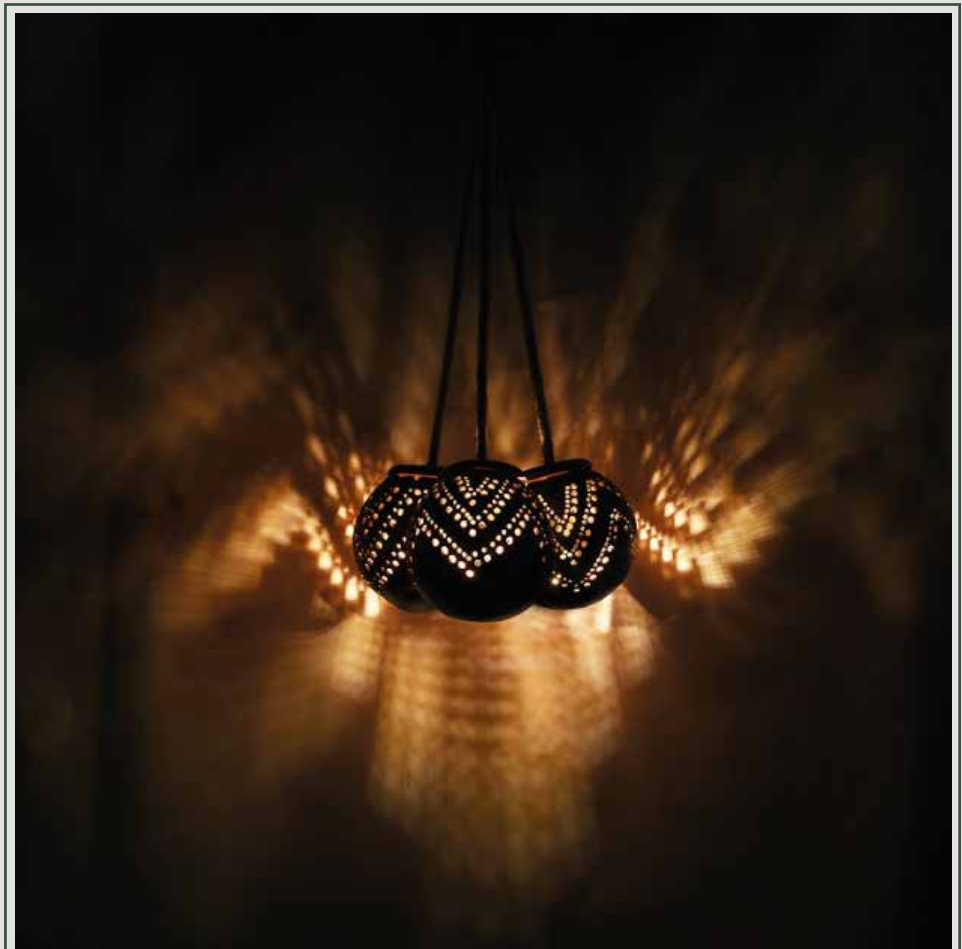

•
SKU

N&H-CN_GR_4HL

Product Name

3 Balls Quadrilateral
Design Hanging Lamp

•
SKU

N&H-CN_2T.PD.CH_3HL

Product Name

3 Balls Spiral Design
Hanging Lamp