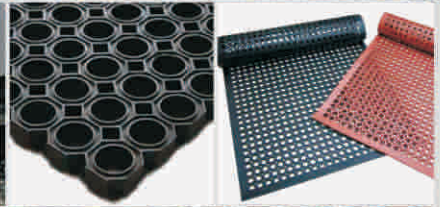

Coco Fabric
Erosion Control Matting