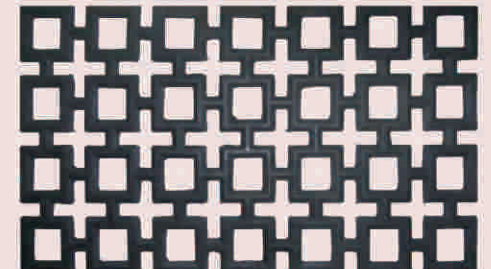

## Rubber Grill Mats

These 100% Rubber mats are made by molding natural rubber and looks like traditional cast iron mats. They combine elegance with durability and are easy to clean. These mats are suitable for out door and indoor. Intricate, ornamental and architectural patters are available in different sizes shapes and thickness.

CF RGM 234

CF RGM 235

CF RGM 236

CF RGM 237

CF RGM 238

CF RGM 239

CF RGM 240

CF RGM 241