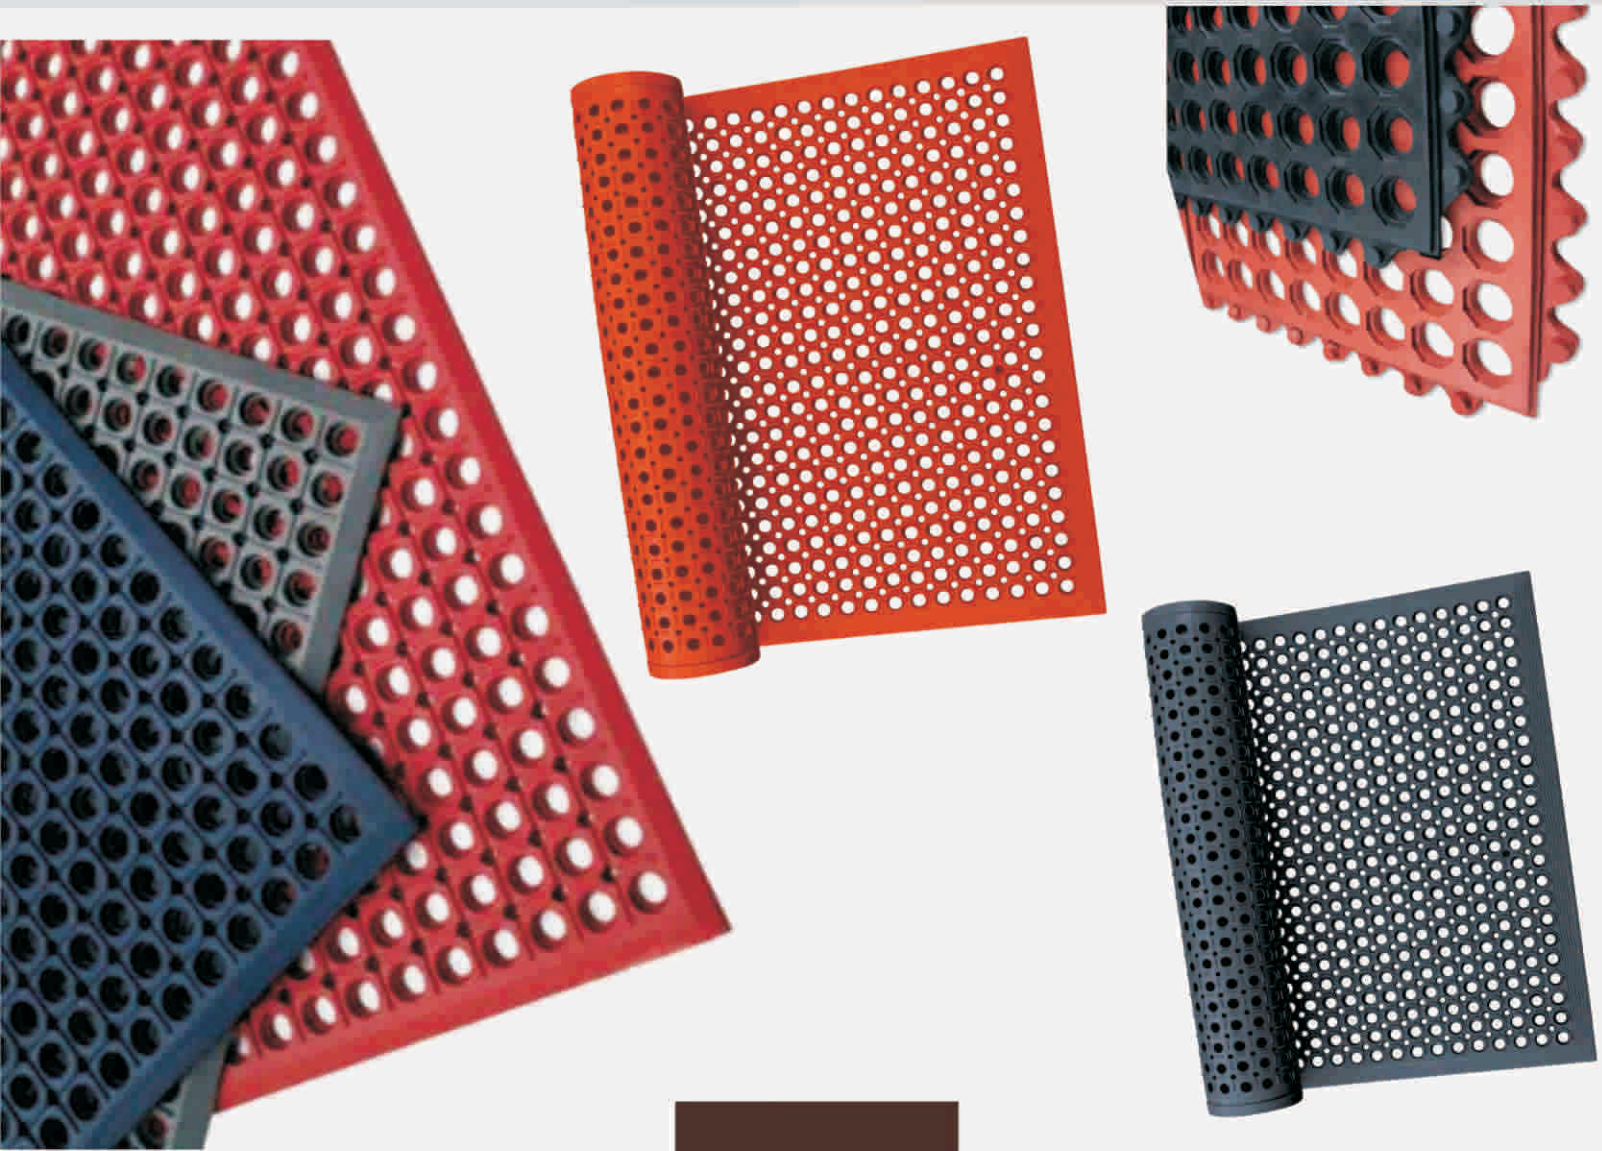

Almost all quality improvement comes via simplification of design, manufacturing layout, processes, and procedures.