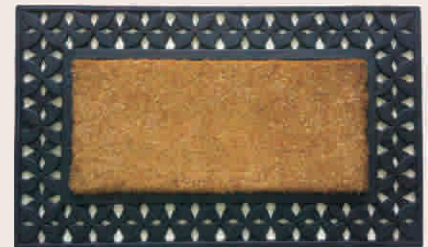

# Combination Grill Brush Mats

Combination of Coir creel brush mat with an outer Rubber Wrought Iron Scroll Border. The combined properties of Coir and Rubber make these mats very strong and durable. Printed designs also available

CF CGB 213

CF CGB 214

CF CGB 215

CF CGB 216

CF CGB 217

CF CGB 218

CF CGB 219

CF CGB 220

## Rubber Pin Mats

Suitable for all applications. Washable, durable and ideal for wet areas. Rubber mats can be used as entrance as well as out doormats. Available in different qualities, thickness and sizes.