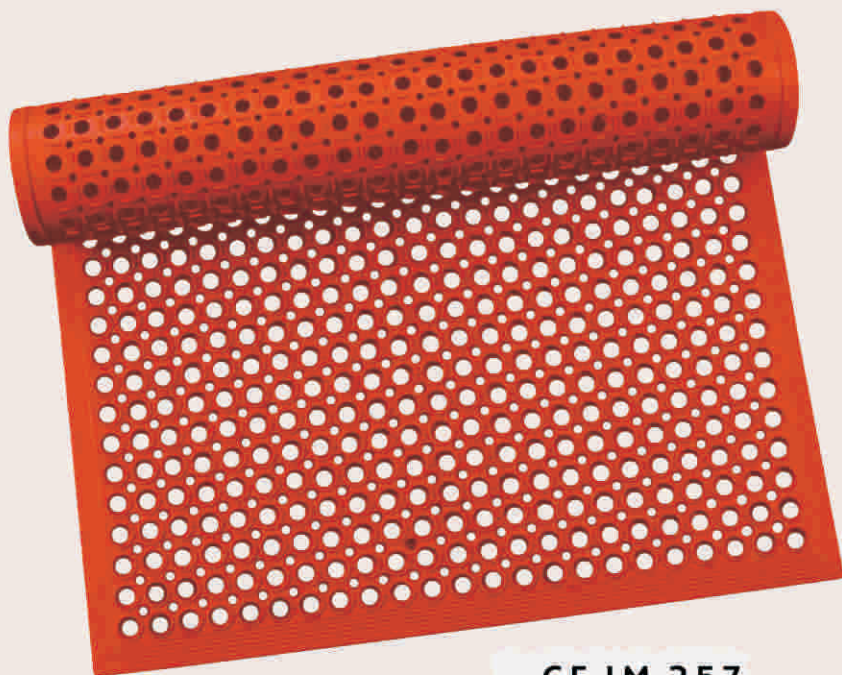

Industrial Mats

CF IM 257