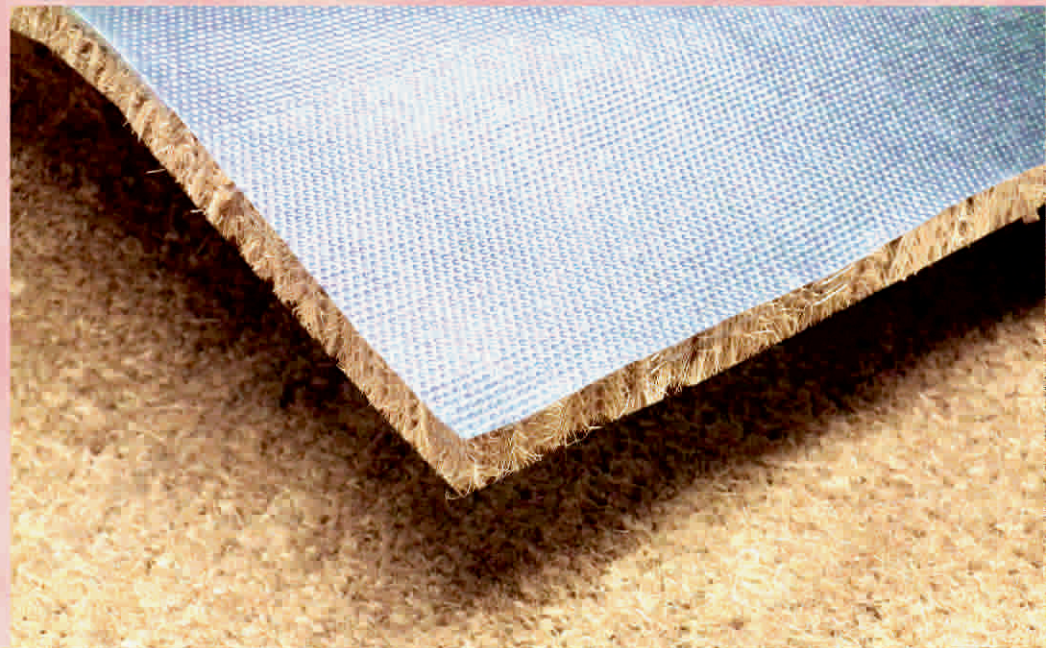

PVC backed mat and rolls are made by tufting natural coir fibre into PVC backing. The vinyl backing provides anti slipping and ensures very low fibre shredding properties. The most advantage is that these mat can be easily cut to any size or shape providing a completely clean and safe edge that will not fray. PVC rolls are also available with a maximum width of 2 mtr can be produced in varying thickness of 15mm, 17mm, 20mm & 23mm. The printing can be made available on Natural or bleach base coir mat using azofree, fade-free water based enamel paints

Vinyl Backed Printed Mats