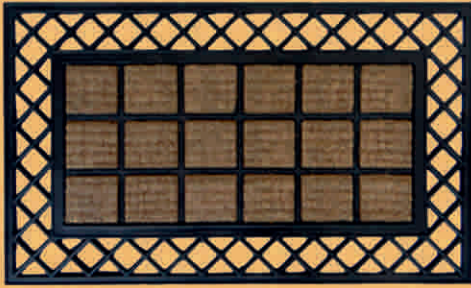

# Combination Non Brush Mats

Economic, durable and eco- friendly,these mats are made by moulding woven coir matting with natural rubber.

CF PM 189

CF PM 190

CF PM 191

CF PM 192

CF PM 193

CF PM 194

CF PM 195

CF PM 196

CF PM 197

CF PM 198

CF PM 199

CF PM 200

# Rubber Princess Mats

Economic, durable and eco friendly, these mats are made by molding woven coir matting with natural rubber. Available with or without prints in standard weave patterns like Boucle Herring bone or Panama