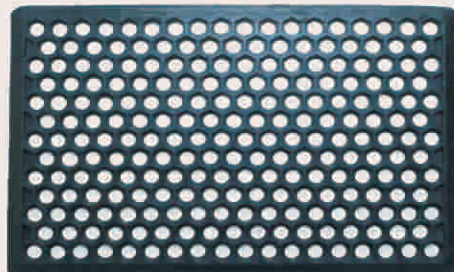

# Rubber Mats

Rubber mats are made by 100% Rubber by moulding natural rubber. These mats are suitable for all application. Rubber mats can be used as entrance as well as out of doormats. Step mats is also available in this range of product. These are available in different qualities, thickness and sizes. Rubber mats are high durable mats which is ideal for wet areas. It is also washable and easy to clean. Available Stable Mat also in this range.

**CF RM 246**

**CF RM 247**

**CF RM 248**

**CF RM 249**

**CF RM 250**

**CF RM 251**

**CF RM 252**

**CF RM 253**