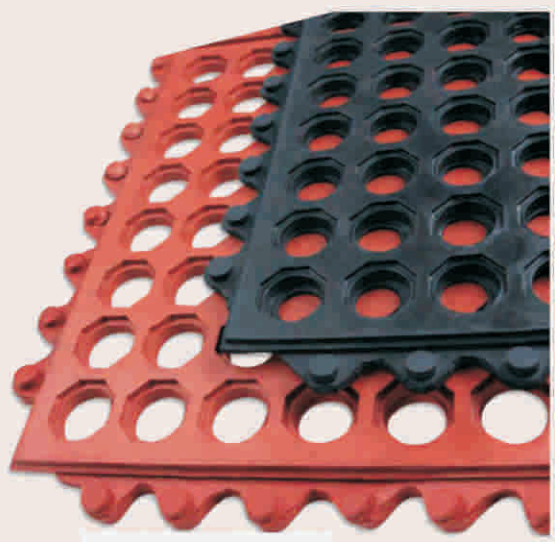

Industrial Mats

CF IM 258