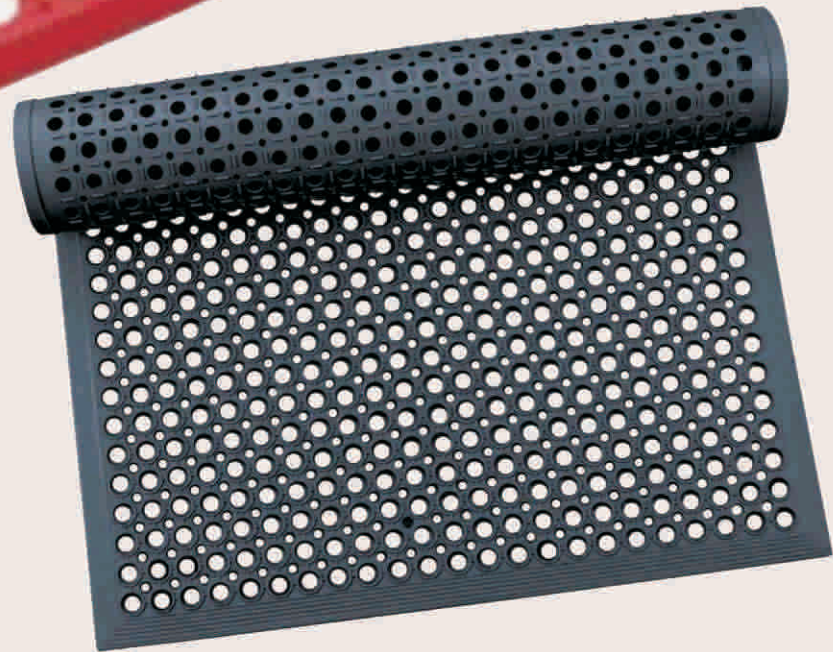

Industrial Mats

CF IM 256