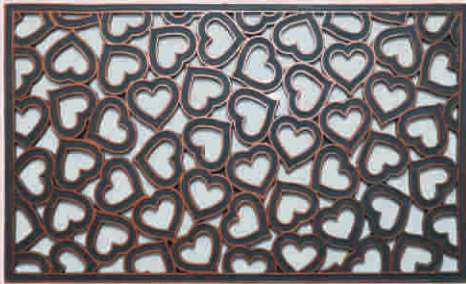

## Rubber Pin Mats

Suitable for all applications. Washable, durable and ideal for wet areas. Rubber mats can be used as entrance as well as out doormats. Available in different qualities, thickness and sizes.

## Rubber Grill Mats

These 100% Rubber mats are made by molding natural rubber and looks like traditional cast iron mats. They combine elegance with durability and are easy to clean. These mats are suitable for out door and indoor. Intricate, ornamental and architectural patters are available in different sizes shapes and thickness.