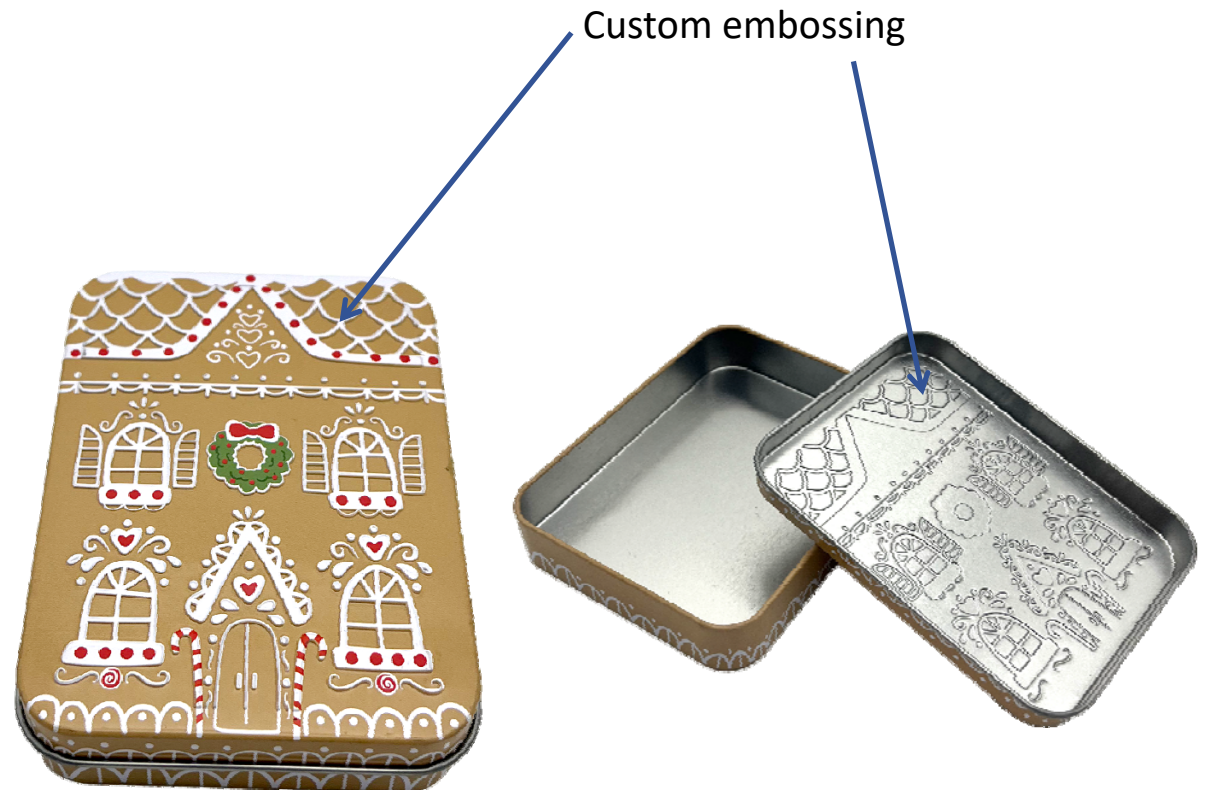

A small rectangular Christmas box

Details: Custom your design

Size: 115*90*20mm

Weight: 50g

Carton size: 36*46.5*42cm 300pcs/carton

Material: 0.20mm food grade tinplate

Use: can package the candy, biscuit, card and any others, can touch the foods directly

MOQ: 10,000pcs

FOB Ningbo Price:

10000pcs: $0.28

20000pcs: $0.242

50000pcs: $0.214

Leadtime: after we received the deposit and confirmed the sample about 25~30days