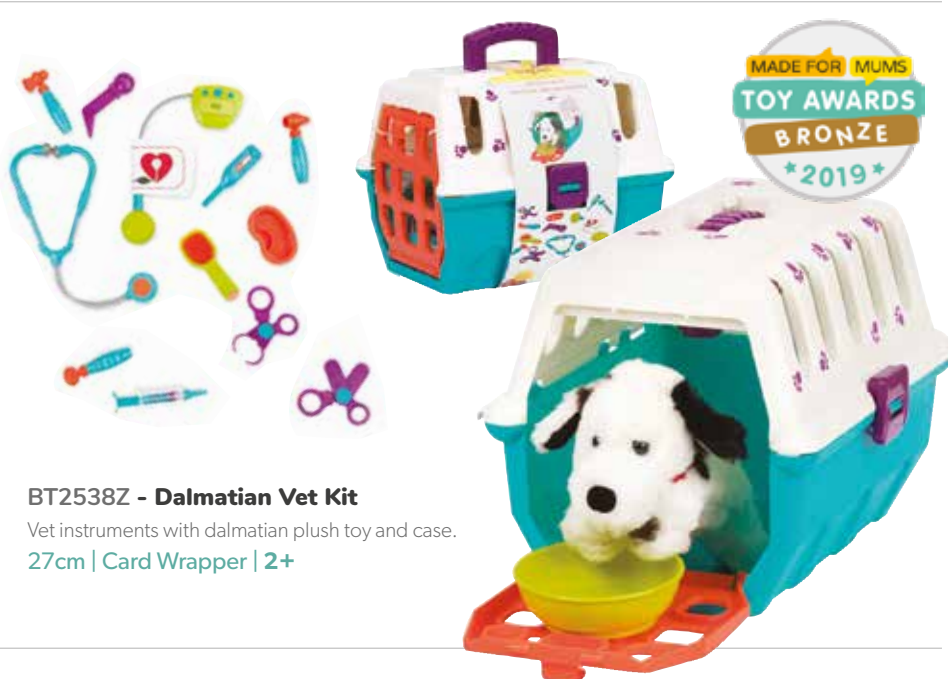

BT2538Z - Dalmatian Vet Kit

Vet instruments with dalmatian plush toy and case.
27cm | Card Wrapper | 2+