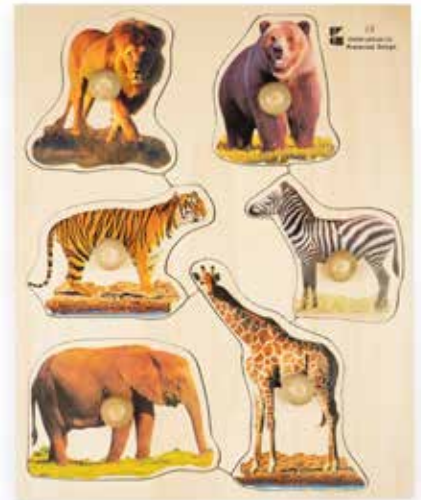

Delightful collectible animals supplied in reusable storage tubs.

AN6038Z - Horses

AN6004Z - Wild Animals

LARGE PEG PUZZLES -
 Size 24 x 30 x 1cm | **Age 18m+**

E72510130 - Favourite Animals

E72510060 - Bathtime

E72510030 - Toys

High quality wooden
 peg puzzles perfect for
 developing little ones'
 fine motor skills, with
 real photographic images
 allowing them to learn
 and discover.

E72510040 - Tools

E72510050 - Garden Tools

E72510220 - Wild Animals

E72510240 - Fruit

E72510230 - Vegetables

E72510210 - Farm Animals

**All with
large wooden
handles for
easy use.**

GIANT PEG PUZZLES - Size 50 x 16 x 1cm | Age 18m+

E72515530 - Farm Animals