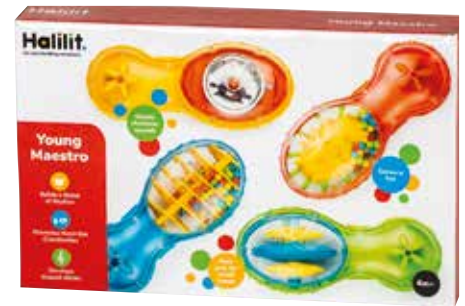

MS9015 - Calypso Band

Textured and chunky maraca, tambourine and cage bell.

26.5cm | Open Box | 6m+

MS9000 - Baby Band

Rainboshaker, Baby Maraca, Clip Clap & Cage Bell for sensory fun.

25cm | Closed Box | 6m+

24cm | Open Box | 6m+

MS3004 - Baby's Music Carnival

Includes Cage Bell, Mini Maraca, Rainboshaker, Clip Clap.

26cm | Open Box | 6m+

MS4001 - Toddler Music Orchestra

Includes Ocean Drum, Baby Xylophone, Rattle Roller, Ring My Bell and Shaker Maraca.