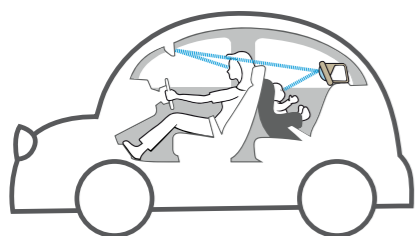

NEW

SOUNDS & LIGHTS

FRONT FACING

Imaginative play

KOALA CAR WHEEL TOY

12m+

Now baby can pretend to drive too! The Koala Car Wheel Toy is designed to keep little ones entertained whilst travelling in a forward facing car seat, allowing baby to imitate the driver's actions

#12515

With a clicking steering wheel, ratcheting gear lever, a baby safe mirror and lots of funny sounds, lights and buttons to press with music.

Easily attaches to car's headrest.

Batteries: 2X AA (not included)

NEW

REAR VIEW MIRROR

KOALA CAR MIRROR

0m+

Colorful baby-safe curved mirror that provides an easy and convenient parental view of the baby from the driver's seat

#12505

The mirror easily connects to the headrest using a Velcro adjustable strap, whilst a tethering ring provides extra security.

Lovable Kimmy the Koala character to keep rear-facing babies entertained.