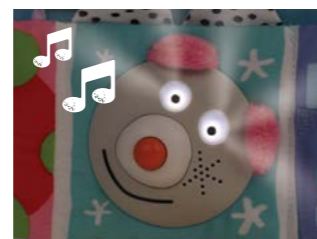

Music & lights