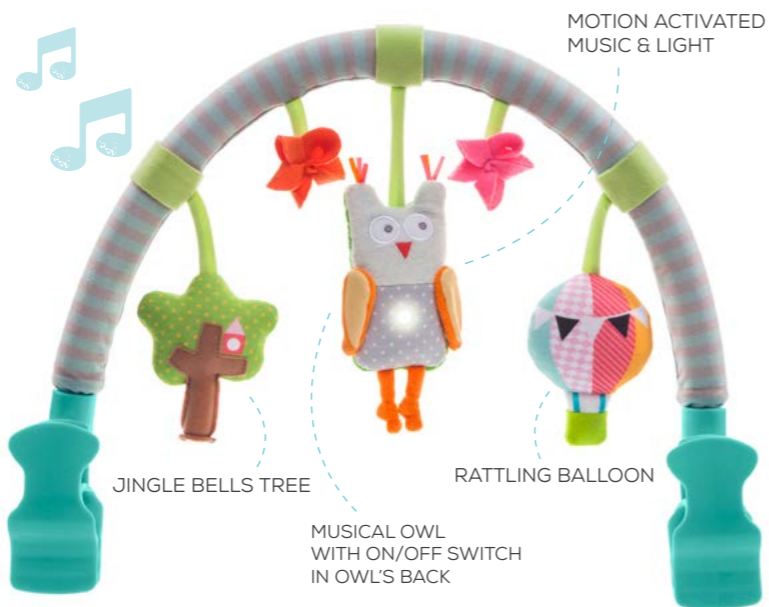

WATERMELON SUN SHADE

0m+

Attaches quickly and easily to the canopy of any stroller, pram or car seat.

Features two colorful hanging toys to entertain baby both when the shade is down or stored away.

Shields your baby from over 97% of the sun's UVA and UVB rays.

#12155

Allowing airflow to baby

Half open option

Pouch shade storage

MUSICAL ARCH OWL

0m+

Super soft and richly colored musical arch. As baby reaches for the loveable hanging Owl toy, gentle music will be activated and light will twinkle and shine, helping baby to understand cause and effect

#11875

Includes a rattling hot air balloon and jingly tree.

Fits onto most prams, strollers or bouncers.

Batteries: 3X LR44 (included)

TROPICAL ORCHESTRA ARCH

0m+

Flexible pram arch with fascinating instrumental toys, to stimulate baby's discovery of sounds, for baby's senses and motor skills development

#12135

Plastic clips securely attach to most strollers, prams and bouncers allowing baby to play on the go.

Innovative joints allow the arch to be angled towards the feet or hands.

Toys feature variety of instrumental sounds