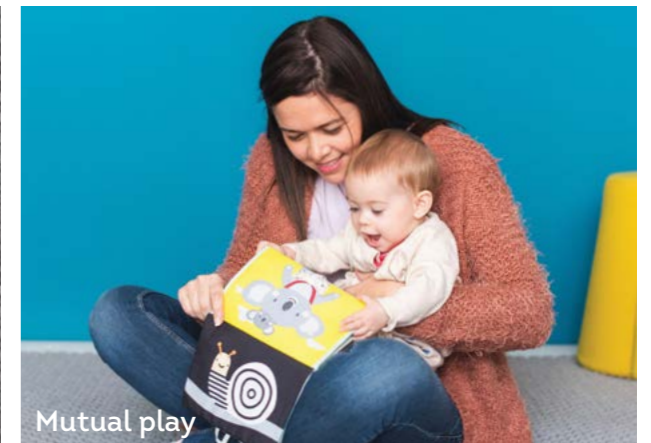

3m+ Baby-safe mirror

Mutual play

Stage 1: (0m+)

High contrast colors, baby safe mirror and face drawings allow baby to focus on one image at a time and minimize stimulation. Promotes baby's senses development and emotional intelligence.

BABY-SAFE MIRROR

Stage 2: (3m+)

Rich colors, textures and 3D activities including a cute baby koala teether and a play pocket to develop baby's fine motor skills. The book stands up to encourage tummy-time play. Suitable for use in tummy-time or in sitting position.