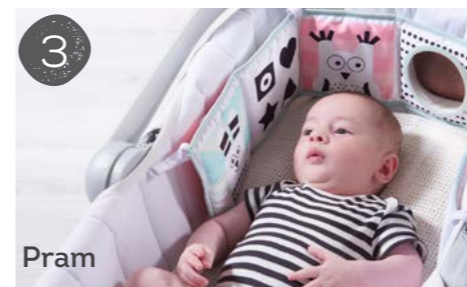

NORTH POLE ACTIVITY BOOK

0m+

Double-sided soft book for two developmental stages with crinkle filling for ultimate sensation. Suitable for use in the cot or pram and for tummy-time play
#12385

A star teether toy and a soother play pocket, for baby's motor skills development and for parents convenience.

Includes: baby-safe mirror, crinkling shapes, textured fabrics and a star teether. The book has crinkle filling that teaches baby about cause & effect and can stand up for tummy time play.

Measurements - 14 X 85cm, 5.5" X 33.5"

3 IN 1 BABY BOOK

0m+

Double-sided soft book for two developmental stages, suitable for use in the cot or pram and for tummy-time play
#12025

Pram

Includes: baby-safe mirror, crinkling shapes, textured fabrics and a pineapple teether.

The book can stand up alone, for tummy-time play.

Pinapple-teether toy and play pocket, for baby's motor skills development and for parents convenience.

Measurements - 14 X 85cm, 5.5" X 33.5"