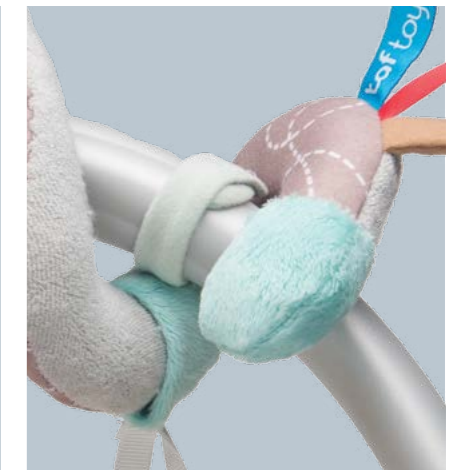

Unique Velcro straps to hold toy in position.