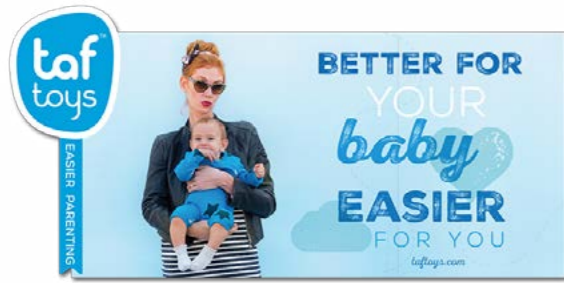

#12205 MEALTIME MONKEY HIDE & EAT **p/71**

#10915 MINI TABLE CAROUSEL **p/72**

EASIER PARENTING POINT OF SALE MARKETING MATERIALS

Header

Roll-Up Banners

Floor Sticker

Displays

Better
for your
BABY
EASIER
For **YOU**