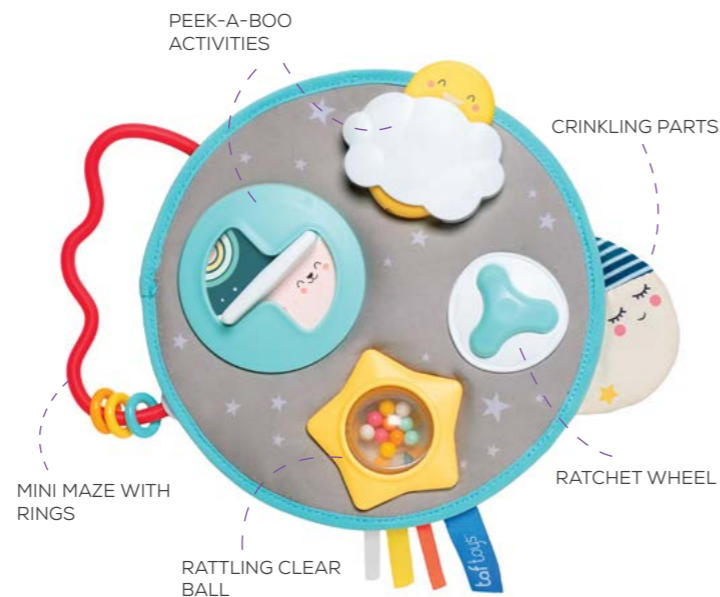

MINI MOON ACTIVITY CENTER

6m+

A take along activity toy with plenty of fun activities that develop baby's motor skills
#12375

Suitable for tummy time play or lap play on the floor.

Includes 8 activities for mutual play and exploration

Easy-to-grab handle for babies to take along wherever they go.