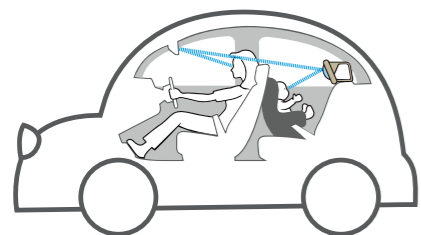

KOALA IN-CAR PLAY CENTER

0m+

Baby-safe curved mirror for easy and convenient adult view of baby inside the car.

Rattling soft activity toys – crinkling rainbow, rattling koala and a chime bell snail with a baby teether.

Keeps both baby and parent calm and happy while in car.

Easy to attach and adjust for baby's play.