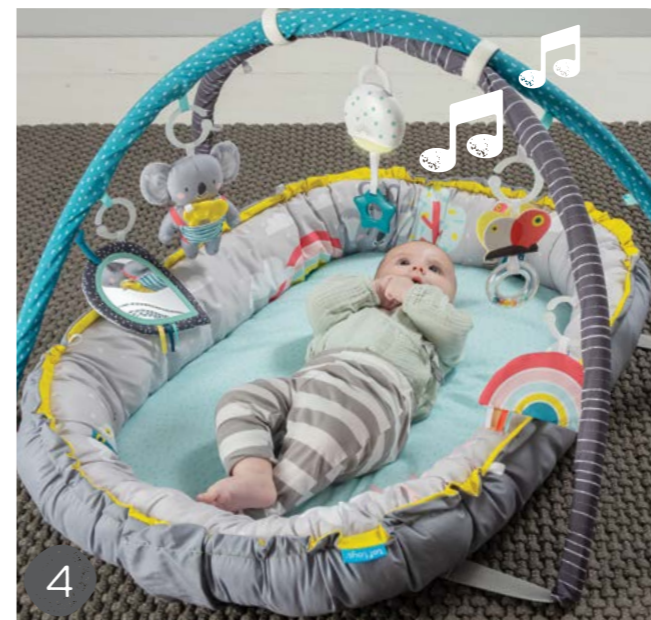

Cosy mat gym with open view arches

Stage 1: (0-3m)

Draw up the sides to create a cosy mat for comforting and cuddly environment.

Musical toy with 4 melodies & colorful light show - soothing melody, water stream and 2 playful melodies.

Adjustable arches with **unique positioning system** to allow easy interaction with baby.

Stage 2: (3m+)

Release straps to enable a full size mat.

Batteries: 2X AAA (not included)
Measurements: 100X80X53cm, 39"X31.5"X20.8"

3 multi-sensory, double sided hanging toys & a music & light toy