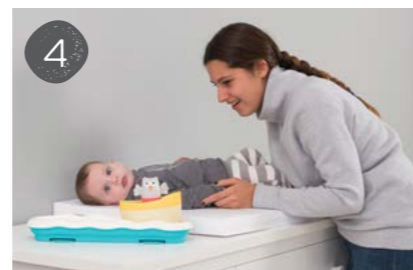

Changing time helper