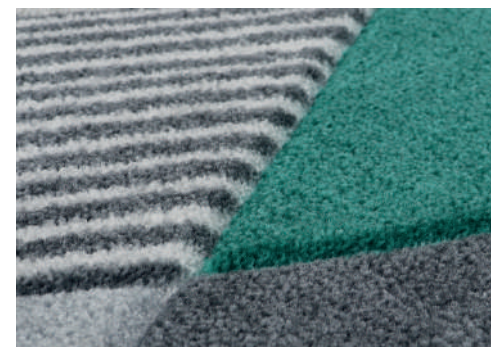

We have tried to replicate the colours accurately but colours may vary slightly from the pictures shown due to lighting and pile direction.

Product Code: 01-468

Pack Quantity: 6