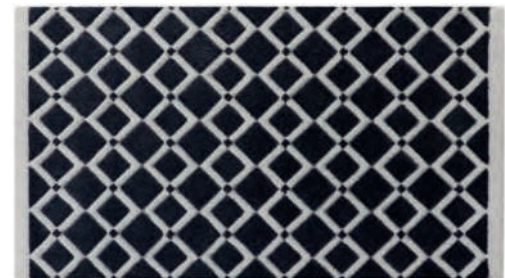

We have tried to replicate the colours accurately but colours may vary slightly from the pictures shown due to lighting and pile direction.

Product Code: 01-461

Pack Quantity: 6