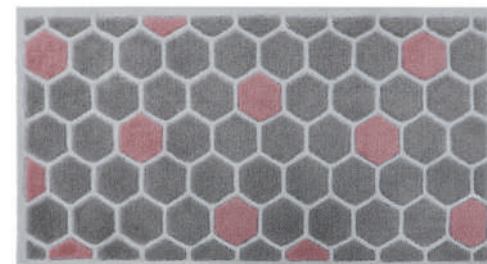

Hand Carved Mat - Honeycomb

The honeycomb mat is a hexagonal pattern in pink and grey giving a contemporary twist that sits well with most interior décor. The colours are soft and gentle while the design catches your eye.