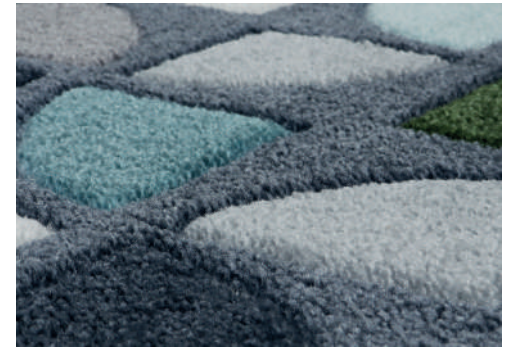

Hand Carved Mat - Windmill

The Windmill mat adds a contemporary feel to your home in soft grey, blue and forest green. The mat adds a universal and modern touch to any entrance or living space, go on, get your guests talking.