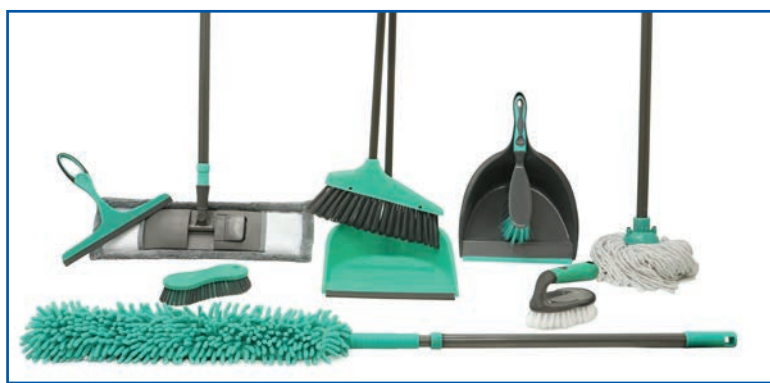

Our Range

Our range covers everything your customer needs for their home. With a huge selection of basketware and versatile storage solutions including textile, plastic and willow to name a few and gift hampers for every occasion. Laundry products include hampers, baskets and bags through to indoor airers, pegs and more to complement the range.