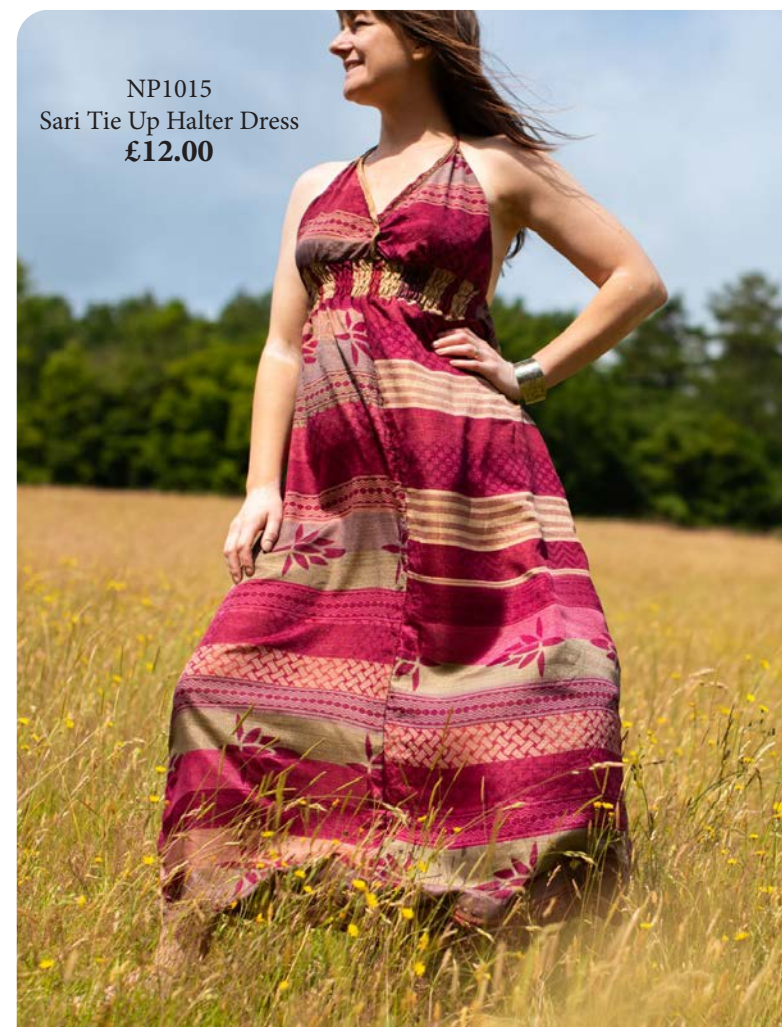

NP973
Sari Belt
£4.15

NP972
Sari Snood
£4.50

NP964
Sari Bum Bag
£6.25

IN654
Sari Short Kimono
£15.00

NP1011
Sari Puff Sleeve Blouse
£10.00

IN655
Sari Panel Dress
£23.50

NP1003
Sari Short Waterfall Dress Top
£15.50