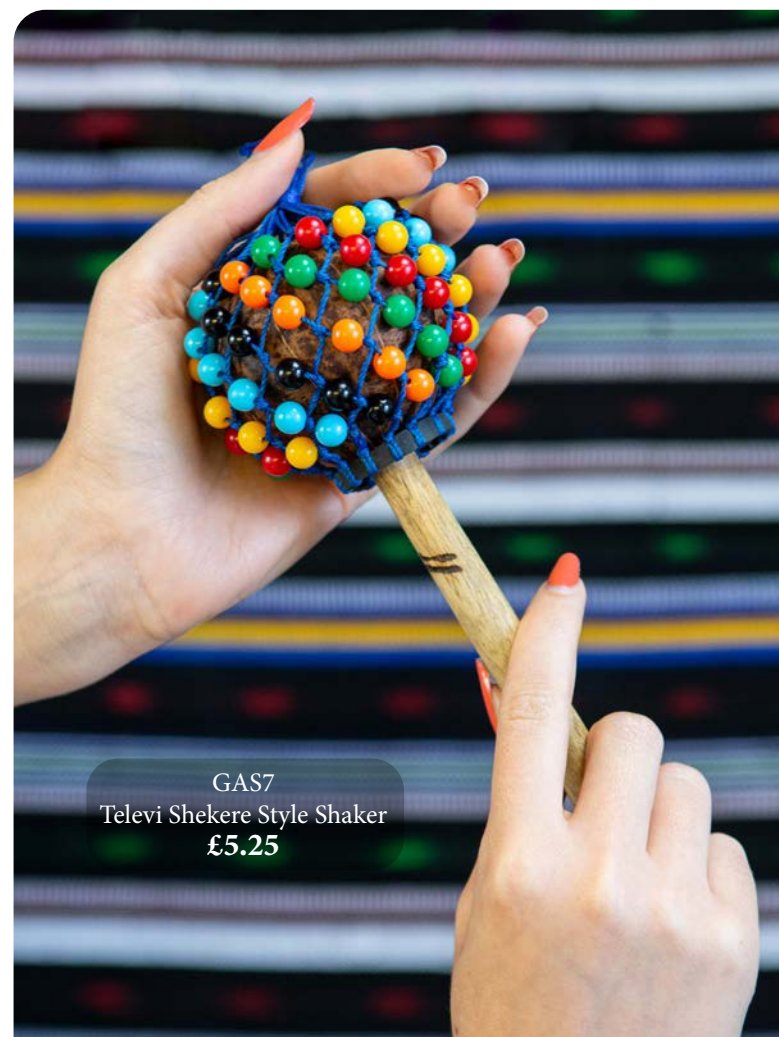

GAS25
Copo Cane Shaker
£6.00

GAS22
Double Caxixi
£6.75

GAS20
Ball Gourd Shaker
£4.15

POS15
Desk Buddies
£70.00

POS16
Hanging Monkeys
£100.00

GAS9
African Hand Drum Large
£5.00

GAS14
Televi Avaga Shaker
£4.15