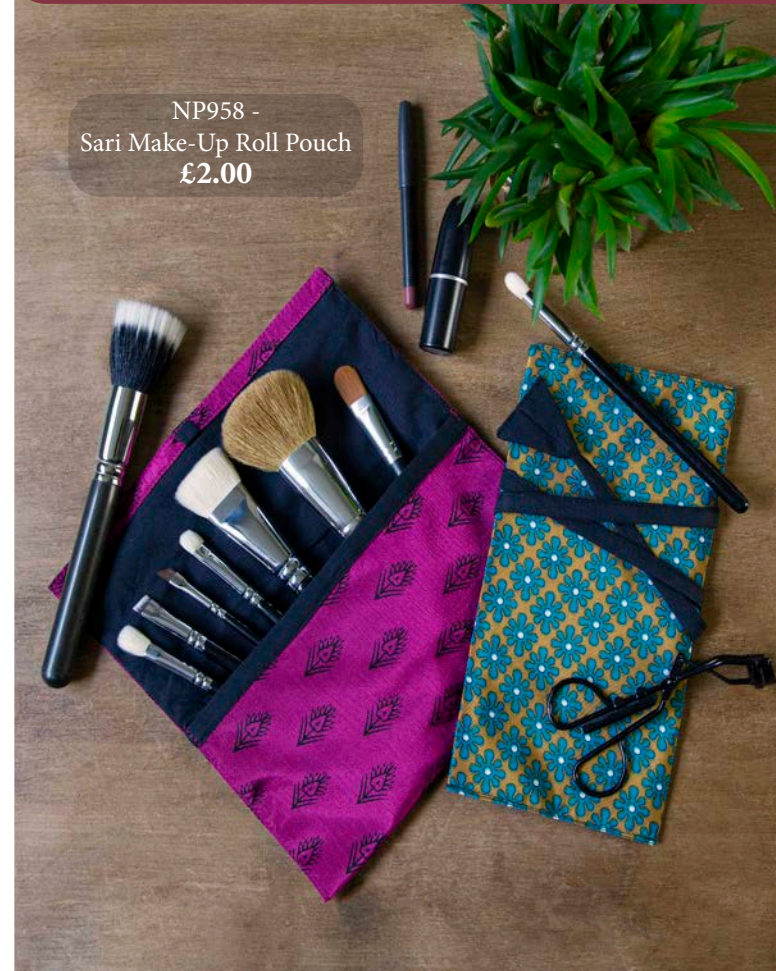

NP1012
Sari Lace Up Ali Baba Trousers
£13.00

NP1013
Sari Culottes
£12.50

NP1010
Sari Shorts
£5.25

NP990
Sari Patch Shorts
£7.75

Recycled Sari

NP958 -
Sari Make-Up Roll Pouch
£2.00

NP974
Sari Bow Scrunchie
£1.00