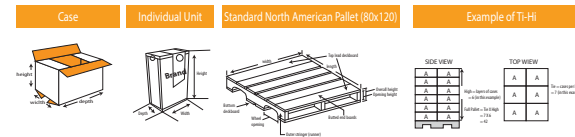

Product Barcode	Product Code	Name of the product	Box Dimensions	Box Weight	Unit	Inner Amount	Palette
	156	Belux Liquid Hand Soap Lavender	260 x 255 x 205	16,5 kg	4000 ml	4 pcs	80x120
	157	Belux Liquid Hand Soap Raspberry	260 x 255 x 205	16,5 kg	4000 ml	4 pcs	80x120
	158	Belux Liquid Hand Soap Mint	260 x 255 x 205	16,5 kg	4000 ml	4 pcs	80x120
	159	Belux Liquid Hand Soap Olive Oil	260 x 255 x 205	16,5 kg	4000 ml	4 pcs	80x120