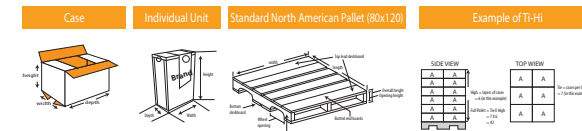

Product Barcode	Product Code	Name of the product	Box Dimensions	Box Weight	Unit	Inner Amount	Palette
	269	Acord Black Shoe Polish	475 x 350 x 180	7,4 kg	50 ml	96 pcs	80x120
	270	Acord Flat Sponge	475 x 350 x 180	7,4 kg	10 pcs	96 pcs	80x120