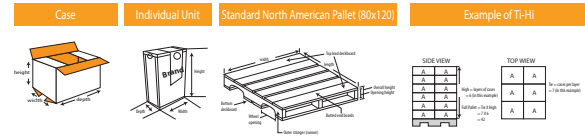

TRASH BAG

Product Barcode	Product Code	Name of the product	Box Dimensions	Box Weight	Unit	Inner Amount	Palette
	1098	Floppy Large Trash Bag 75x90	240 x 190 x 210	2,5 kg	10 pcs	25 pcs	80x120

TRASH BAG

Product Barcode	Product Code	Name of the product	Box Dimensions	Box Weight	Unit	Inner Amount	Palette
	1403	Floppy Industrial Trash Bag 75x90	280 x 200 x 280	6 kg	10 pcs	20 pcs	80x120