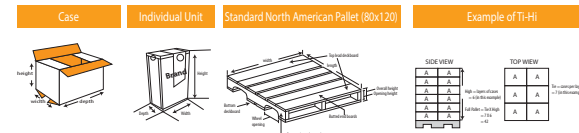

Product Barcode	Product Code	Name of the product	Box Dimensions	Box Weight	Unit	Inner Amount	Palette
	526	Floppy Cotton Buds Round	580 x 390 x 505	15 kg	300 Pcs	144 pcs	80x120