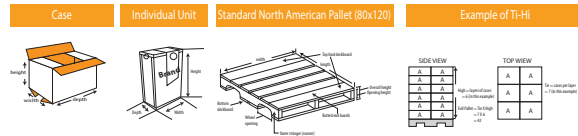

Product Barcode	Product Code	Name of the product	Box Dimensions	Box Weight	Unit	Inner Amount	Palette
8 692730 504839	814	Acord Washing Up Liquid Lemon	370 x 320 x 220	13,3 kg	500 ml	24 pcs	80x120
8 692730 504891	820	Acord Washing Up Liquid Apple	370 x 320 x 220	13,3 kg	500 ml	24 pcs	80x120
8 692730 504832	784	Acord Washing Up Liquid Lemon	275 x 240 x 290	10 kg	750 ml	24 pcs	80x120
8 692730 504822	813	Acord Washing Up Liquid Apple	275 x 240 x 290	10 kg	750 ml	24 pcs	80x120