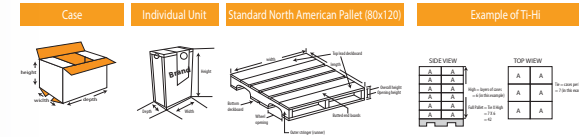

Product Barcode	Product Code	Name of the product	Box Dimensions	Box Weight	Unit	Inner Amount	Palette
	1410	Floppy Industrial Trash Bag 80x110	310 x 240 x 270	8 kg	10 pcs	20 pcs	80x120