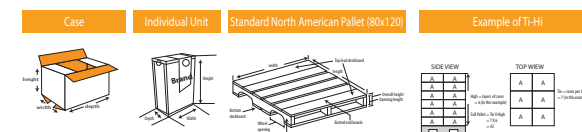

Product Barcode	Product Code	Name of the product	Box Dimensions	Box Weight	Unit	Inner Amount	Palette
	856	Belux Baby Shampoo	290 x 270 x 260	9,3 kg	750 ml	12 pcs	80x120