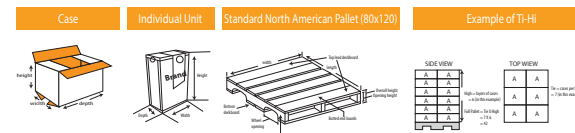

TRASH BAG

Product Barcode	Product Code	Name of the product	Box Dimensions	Box Weight	Unit	Inner Amount	Palette
8 690245 201236	1096	Floppy Small Size Trash Bag 55x60	290 x 260 x 160	3,5 kg	20 pcs	50 pcs	80x120