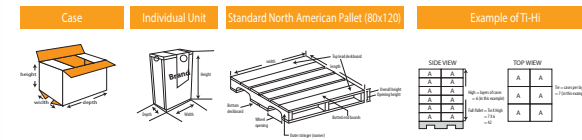

SHAMPOO

Product Barcode	Product Code	Name of the product	Box Dimensions	Box Weight	Unit	Inner Amount	Palette
	1146	Belux 2in1 Shampoo + Shower Gel	260 x 230 x 280	10,2 kg	750 ml	12 pcs	80x120
	262	Belux 2in1 Shampoo + Shower Gel	210 x 240 x 200	5,81 kg	400 ml	12 pcs	80x120