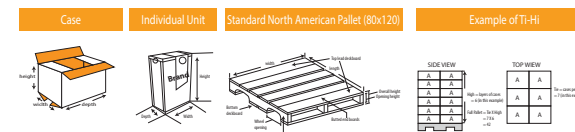

Product Barcode	Product Code	Name of the product	Box Dimensions	Box Weight	Unit	Inner Amount	Palette
	309	Belux Body Cleaning Wipes	230 x 300 x 240	7,2 kg	48 pcs	12 pcs	80x120