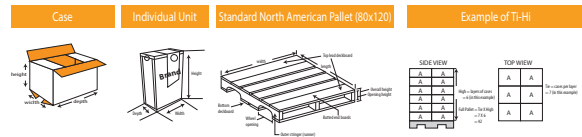

Product Barcode	Product Code	Name of the product	Box Dimensions	Box Weight	Unit	Inner Amount	Palette
8 692730 501111	412	Acord Industrial Flat Sponge	145 x 830 x 320	13 kg	1 pcs	792 pcs	80x120
8 692730 500015	501	Acord Grooved Sponge	143 x 900 x 320	9,50 kg	1 pcs	1470 pcs	80x120