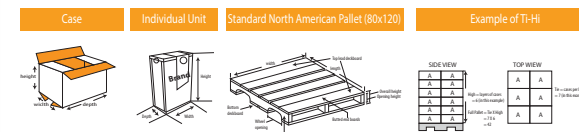

Product Barcode	Product Code	Name of the product	Box Dimensions	Box Weight	Unit	Inner Amount	Palette
8 692730 511967	1316	Acord Flat Sponge Colors	525 x 316 x 280	3,6 kg	28 pcs	15 pcs	80x120