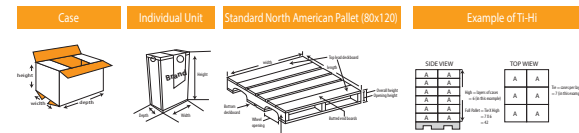

Product Barcode	Product Code	Name of the product	Box Dimensions	Box Weight	Unit	Inner Amount	Palette
	458	Floppy Cotton Buds Round	530 x 345 x 515	11,35 kg	200 pcs	144 pcs	80x120
	459	Floppy Cotton Buds Square	550 x 455 x 285	11,15 kg	200 pcs	144 pcs	80x120