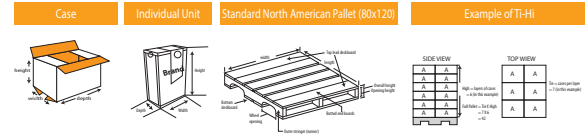

COTTON

Product Barcode	Product Code	Name of the product	Box Dimensions	Box Weight	Unit	Inner Amount	Palette
	189	Floppy Wet Wipes	330 x 310 x 250	6 kg	70 pcs	24 pcs	80x120