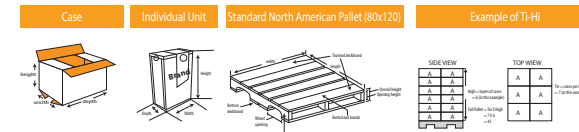

Product Barcode	Product Code	Name of the product	Box Dimensions	Box Weight	Unit	Inner Amount	Palette
	853	Belux Cotton Buds Round	580 x 390 x 505	15 kg	300 Pcs	144 pcs	80x120