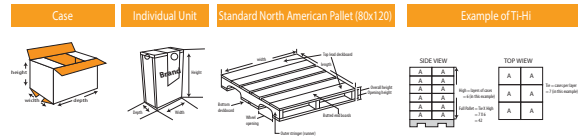

Product Barcode	Product Code	Name of the product	Box Dimensions	Box Weight	Unit	Inner Amount	Palette
	194	Belux Foam Hand Soap Orchid	275 x 235 x 225	6,6 kg	500 ml	12 pcs	80x120
	193	Belux Foam Hand Soap Lavender	275 x 235 x 225	6,6 kg	500 ml	12 pcs	80x120