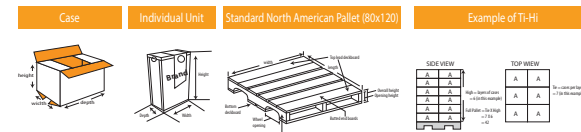

Product Barcode	Product Code	Name of the product	Box Dimensions	Box Weight	Unit	Inner Amount	Palette
8 692730 509896	1110	Belux Classic Handkerchief	288 x 493 x 350	6,94 kg	10 PCS	30 pcs	80x120
8 692730 509902	1111	Belux Menthol Handkerchief	288 x 493 x 350	6,94 kg	10 PCS	30 pcs	80x120
8 692730 509919	1112	Belux Classic Handkerchief	460 x 250x 290	8,2 KG	10 pcs	300 pcs	80x120
8 692730 509926	1113	Belux Menthol Handkerchief	460 x 250x 290	8,2 KG	10 pcs	300 pcs	80x120