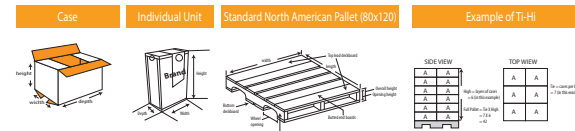

Product Barcode	Product Code	Name of the product	Box Dimensions	Box Weight	Unit	Inner Amount	Palette
8 46927304504311	762	Acord Liquid Soap Coconut	357 x 190 x 255	9,4 kg	700 ml	12 pcs	80x120
8 46927304504327	763	Acord Liquid Soap Aloevera	357 x 190 x 255	9,4 kg	700 ml	12 pcs	80x120
8 46927304504334	764	Acord Liquid Soap Olive Oil	357 x 190 x 255	9,4 kg	700 ml	12 pcs	80x120
8 46927304504341	765	Acord Liquid Soap Rose	357 x 190 x 255	9,4 kg	700 ml	12 pcs	80x120

Product Barcode	Product Code	Name of the product	Box Dimensions	Box Weight	Unit	Inner Amount	Palette
8 46927304508693	244	Acord Liquid Soap Coconut	310 x 280 x 325	16,5 kg	2,5 LT	6 pcs	80x120
8 46927304508690	245	Acord Liquid Soap Rose	310 x 280 x 325	16,5 kg	2,5 LT	6 pcs	80x120
8 46927304508687	246	Acord Liquid Soap Aloevera	310 x 280 x 325	16,5 kg	2,5 LT	6 pcs	80x120
8 46927304508684	247	Acord Liquid Soap Olive Oil	310 x 280 x 325	16,5 kg	2,5 LT	6 pcs	80x120
8 46927304508844	263	Acord Liquid Soap Coconut	310 x 280 x 325	20,5 kg	5 LT	4 pcs	80x120
8 46927304508851	264	Acord Liquid Soap Rose	310 x 280 x 325	20,5 kg	5 LT	4 pcs	80x120
8 46927304508858	265	Acord Liquid Soap Aloevera	310 x 280 x 325	20,5 kg	5 LT	4 pcs	80x120
8 46927304508875	266	Acord Liquid Soap Olive Oil	310 x 280 x 325	20,5 kg	5 LT	4 pcs	80x120