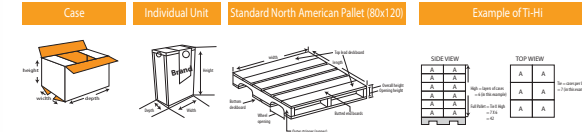

SPONGE

Product Barcode	Product Code	Name of the product	Box Dimensions	Box Weight	Unit	Inner Amount	Palette
	371	Acord Grooved Sponge	140 x 450 x 750	11 kg	10 pcs	192 pcs	80x120
	589	Acord Fiber Abrasive	380 x 335 x 465	2,8 kg	3 pcs	96 pcs	80x120

Product Barcode	Product Code	Name of the product	Box Dimensions	Box Weight	Unit	Inner Amount	Palette
	729	Acord Fiber Abrasive	380 x 335 x 465	3,2 kg	5 pcs	80 pcs	80x120
	561	Acord Grooved Sponge	380 x 335 x 465	3,6 kg	10 pcs	20 pcs	80x120

SHOE CREAM

Product Barcode	Product Code	Name of the product	Box Dimensions	Box Weight	Unit	Inner Amount	Palette
	269	Acord Black Shoe Polish	475 x 350 x 180	7,4 kg	50 ml	96 pcs	80x120
	270	Acord Flat Sponge	475 x 350 x 180	7,4 kg	10 pcs	96 pcs	80x120

Product Barcode	Product Code	Name of the product	Box Dimensions	Box Weight	Unit	Inner Amount	Palette
	1134	Acord Instant Shoes Shine Black	470 x 395 x 167	11,8 kg	80 ml	96 pcs	80x120
	1135	Acord Industrial Flat Sponge Brown	470 x 395 x 167	11,8 kg	80 ml	96 pcs	80x120

Product Barcode	Product Code	Name of the product	Box Dimensions	Box Weight	Unit	Inner Amount	Palette
	1133	Acord Instant Shoes Shine Black	470 x 395 x 167	11,8 kg	80 ml	96 pcs	80x120