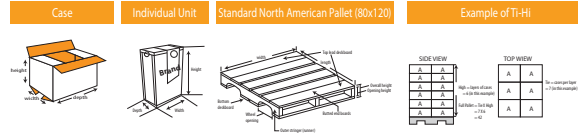

AIR FRESHENER

Product Barcode	Product Code	Name of the product	Box Dimensions	Box Weight	Unit	Inner Amount	Palette
8 692730 509230	301	Acord Automatic Spray Ocean Breeze	403 x 273 x 160	5,5 kg	250 ml	24 pcs	80x120
8 692730 509247	302	Acord Automatic Spray Orchid	403 x 273 x 160	5,5 kg	250 ml	24 pcs	80x120
8 692730 509254	303	Acord Automatic Spray Lily of the Valley	403 x 273 x 160	5,5 kg	250 ml	24 pcs	80x120
8 692730 509261	304	Acord Automatic Spray Lilac Gafd	403 x 273 x 160	5,5 kg	250 ml	24 pcs	80x120
8 692730 509278	305	Acord Automatic Spray Red Rose	403 x 273 x 160	5,5 kg	250 ml	24 pcs	80x120
8 692730 509285	306	Acord Automatic Spray Anti Tobacco	403 x 273 x 160	5,5 kg	250 ml	24 pcs	80x120