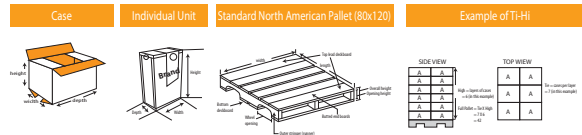

TRASH BAG

Product Barcode	Product Code	Name of the product	Box Dimensions	Box Weight	Unit	Inner Amount	Palette
8 692730 305898	898	Floppy Industrial Trash Bag 75x90	380 x 190 x 235	7 kg	30 pcs	8 pcs	80x120