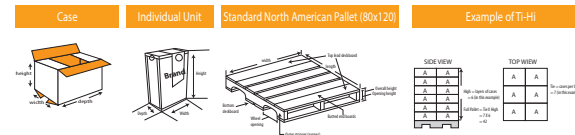

Product Barcode	Product Code	Name of the product	Box Dimensions	Box Weight	Unit	Inner Amount	Palette
8 690243 201229	1095	Floppy Roasting Bags	370 x 370 x 290	10,2 kg	8 pcs	200 pcs	80x120