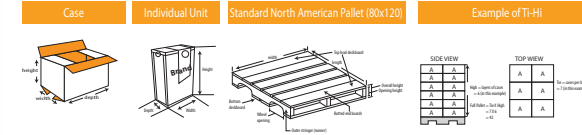

CLOTH

Product Barcode	Product Code	Name of the product	Box Dimensions	Box Weight	Unit	Inner Amount	Palette
8 692730 500839	504	Acord Cleaning Cloth	190 x 900 x 410	6 kg	3 pcs	120 pcs	80x120
8 692730 500892	400	Acord Cleaning Cloth Eco	800 x 650 x 200	8 kg	3 pcs	250 pcs	80x120