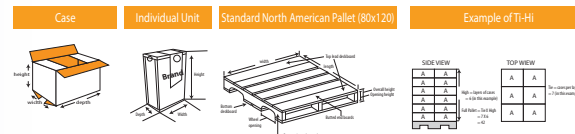

Product Barcode	Product Code	Name of the product	Box Dimensions	Box Weight	Unit	Inner Amount	Palette
8 692730 505294	860	Belux Baby Wet Towels	430 x 210 x 245	7,35 kg	120 pcs	12 pcs	80x120

Product Barcode	Product Code	Name of the product	Box Dimensions	Box Weight	Unit	Inner Amount	Palette
8 692730 510472	1167	Belux Baby Wet Towels	445 x 235 x 280	8,2 kg	120 pcs	12 pcs	80x120