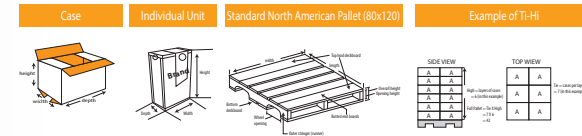

COTTON

Product Barcode	Product Code	Name of the product	Box Dimensions	Box Weight	Unit	Inner Amount	Palette
	1264	Floppy Toilet Paper	410 x 510 x 190	3,43 kg	10 pcs	4 pcs	80x120