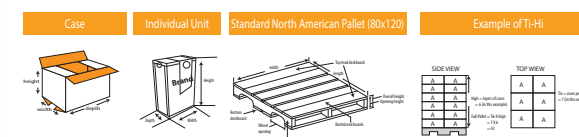

Product Barcode	Product Code	Name of the product	Box Dimensions	Box Weight	Unit	Inner Amount	Palette
8 692730 501807	481	Acord Industrial Flat Sponge	107 x 465 x 360	5,2 kg	10 pcs	48 pcs	80x120
8 692730 501791	480	Acord Industrial Flat Sponge	1080 x 460 x 370	4,3 kg	6 pcs	48 pcs	80x120