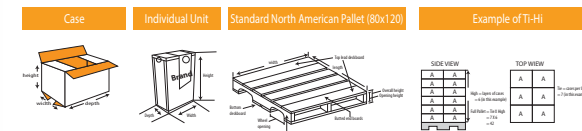

Product Barcode	Product Code	Name of the product	Box Dimensions	Box Weight	Unit	Inner Amount	Palette
	1134	Acord Instant Shoes Shine Black	470 x 395 x 167	11,8 kg	80 ml	96 pcs	80x120
	1135	Acord Industrial Flat Sponge Brown	470 x 395 x 167	11,8 kg	80 ml	96 pcs	80x120

Product Barcode	Product Code	Name of the product	Box Dimensions	Box Weight	Unit	Inner Amount	Palette
	1133	Acord Instant Shoes Shine Black	470 x 395 x 167	11,8 kg	80 ml	96 pcs	80x120