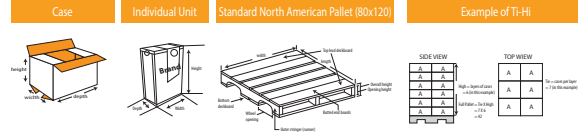

AIR FRESHENER

Product Barcode	Product Code	Name of the product	Box Dimensions	Box Weight	Unit	Inner Amount	Palette
8 692730 509755	1088	Belux Air Freshener Anti Tobacco	403 x 373 x 160	5,5 kg	250 ml	24 pcs	80x120
8 692730 509728	1085	Belux Air Freshener Queen Rose	403 x 373 x 160	5,5 kg	250 ml	24 pcs	80x120
8 692730 509506	1063	Belux Air Freshener Apple	403 x 373 x 160	5,5 kg	250 ml	24 pcs	80x120
8 692730 509704	1083	Belux Air Freshener Spring	403 x 373 x 160	5,5 kg	250 ml	24 pcs	80x120
8 692730 509735	1086	Belux Air Freshener Sea Fresh	403 x 373 x 160	5,5 kg	250 ml	24 pcs	80x120
8 692730 509490	1062	Belux Air Freshener Lily of Valley	403 x 373 x 160	5,5 kg	250 ml	24 pcs	80x120
8 692730 509711	1084	Belux Air Freshener Pink Peony	403 x 373 x 160	5,5 kg	250 ml	24 pcs	80x120
8 692730 509742	1087	Belux Air Freshener Clean Lavender	403 x 373 x 160	5,5 kg	250 ml	24 pcs	80x120
8 692730 509483	1061	Belux Air Freshener White Rose	403 x 373 x 160	5,5 kg	250 ml	24 pcs	80x120
8 692730 509476	1060	Belux Air Freshener Ylang Ylang	403 x 373 x 160	5,5 kg	250 ml	24 pcs	80x120