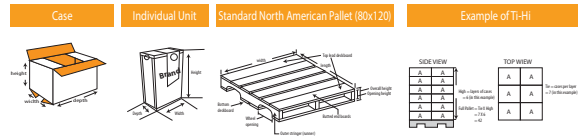

Product Barcode	Product Code	Name of the product	Box Dimensions	Box Weight	Unit	Inner Amount	Palette
8 692730 504785	809	Acord Roasting Bags (25x38 cm)	370 x 370 x 290	10,2 kg	8 pcs	200 pcs	80x120