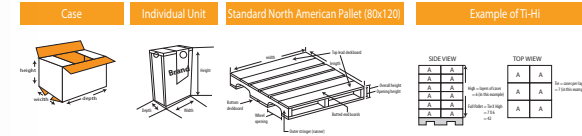

BATHROOM

Product Barcode	Product Code	Name of the product	Box Dimensions	Box Weight	Unit	Inner Amount	Palette
8 692730 502767	607	Acord Naphthalene Balls	435 x 390 x 210	12 kg	100 gr	100 pcs	80x120