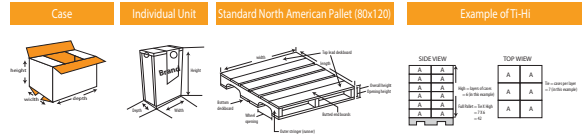

CLEANING

Product Barcode	Product Code	Name of the product	Box Dimensions	Box Weight	Unit	Inner Amount	Palette
8 692730 500688	369	Acord Vacuumed Steel Scourer	360 x 830 x 510	18,5 kg	1 pcs	720 pcs	80x120