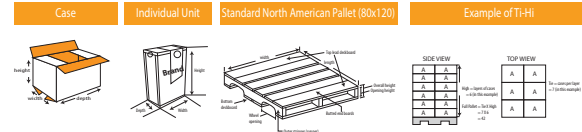

SPONGE

Product Barcode	Product Code	Name of the product	Box Dimensions	Box Weight	Unit	Inner Amount	Palette
	371	Acord Grooved Sponge	140 x 450 x 750	11 kg	10 pcs	192 pcs	80x120
	589	Acord Fiber Abrasive	380 x 335 x 465	2,8 kg	3 pcs	96 pcs	80x120