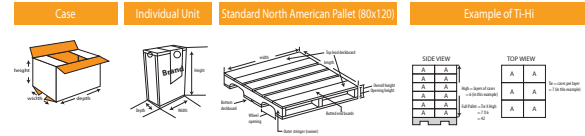

TRASH BAG

Product Barcode	Product Code	Name of the product	Box Dimensions	Box Weight	Unit	Inner Amount	Palette
	1098	Floppy Large Trash Bag 75x90	240 x 190 x 210	2,5 kg	10 pcs	25 pcs	80x120