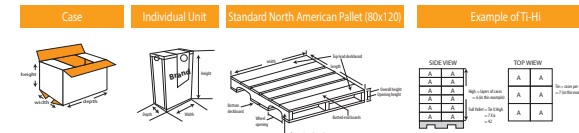

Product Barcode	Product Code	Name of the product	Box Dimensions	Box Weight	Unit	Inner Amount	Palette
	1284	Belux Natural Shampoo Anti-Damage	260 x 230 x 280	10,2 kg	750 ml	12 pcs	80x120
	1285	Belux Natural Shampoo Anti-Uv	260 x 230 x 280	10,2 kg	750 ml	12 pcs	80x120
	1286	Belux Natural Shampoo Anti-Polution	260 x 230 x 280	10,2 kg	750 ml	12 pcs	80x120
	1287	Belux Natural Shampoo Anti-Aging	260 x 230 x 280	10,2 kg	750 ml	12 pcs	80x120
	1288	Belux Natural Shampoo Anti-Toxie	260 x 230 x 280	10,2 kg	750 ml	12 pcs	80x120
	1290	Belux Natural Shampoo Anti- Jojoba Extract Anti Loss	260 x 230 x 280	10,2 kg	750 ml	12 pcs	80x120

Product Barcode	Product Code	Name of the product	Box Dimensions	Box Weight	Unit	Inner Amount	Palette
	1329	Belux Natural Shampoo Anti-Damage	210 x 240 x 200	5,81 kg	400 ml	12 pcs	80x120
	1330	Belux Natural Shampoo Anti-Uv	210 x 240 x 200	5,81 kg	400 ml	12 pcs	80x120
	1331	Belux Natural Shampoo Anti-Polution	210 x 240 x 200	5,81 kg	400 ml	12 pcs	80x120
	1332	Belux Natural Shampoo Anti-Aging	210 x 240 x 200	5,81 kg	400 ml	12 pcs	80x120
	1333	Belux Natural Shampoo Anti-Toxie	210 x 240 x 200	5,81 kg	400 ml	12 pcs	80x120
	1334	Belux Natural Shampoo Anti- Jojoba Extract Anti Loss	210 x 240 x 200	5,81 kg	400 ml	12 pcs	80x120