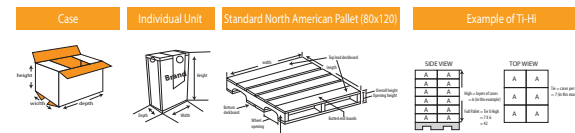

Product Barcode	Product Code	Name of the product	Box Dimensions	Box Weight	Unit	Inner Amount	Palette
8 690245 201237	1097	Floppy Large Size Trash Bag 65x80	290 x 260 x 180	4 kg	10 pcs	50 pcs	80x120