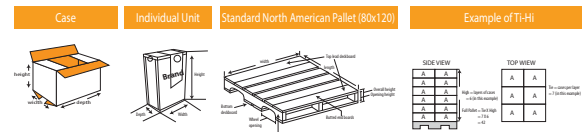

Product Barcode	Product Code	Name of the product	Box Dimensions	Box Weight	Unit	Inner Amount	Palette
	729	Acord Fiber Abrasive	380 x 335 x 465	3,2 kg	5 pcs	80 pcs	80x120
	561	Acord Grooved Sponge	380 x 335 x 465	3,6 kg	10 pcs	20 pcs	80x120