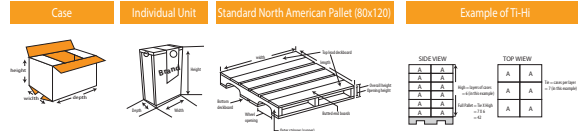

LIQUID

Product Barcode	Product Code	Name of the product	Box Dimensions	Box Weight	Unit	Inner Amount	Palette
8 692730 504853	816	Acord Glass Cleaner	285 x 195 x 295	7 kg	500 ml	12 pcs	80x120