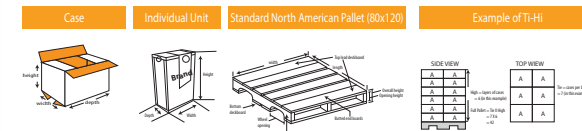

BABY SHAMPOO

Product Barcode	Product Code	Name of the product	Box Dimensions	Box Weight	Unit	Inner Amount	Palette
	854	Belux Baby Shampoo	370 x 210 x 185	6,9 kg	250 ml	24 pcs	80x120
	855	Belux Baby Shampoo	460 x 265 x 215	13,5 kg	500 ml	24 pcs	80x120