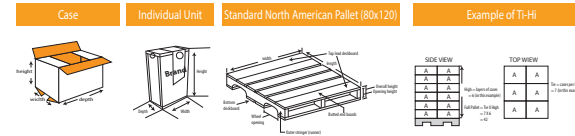

LIQUID SOAP

Product Barcode	Product Code	Name of the product	Box Dimensions	Box Weight	Unit	Inner Amount	Palette
	151	Belux Liquid Hand Soap Lavender	280 x 270 x 315	12,5 kg	2000 ml	6 pcs	80x120
	152	Belux Liquid Hand Soap Raspberry	280 x 270 x 315	12,5 kg	2000 ml	6 pcs	80x120
	153	Belux Liquid Hand Soap Mint	280 x 270 x 315	12,5 kg	2000 ml	6 pcs	80x120
	155	Belux Liquid Hand Soap Olive Oil	280 x 270 x 315	12,5 kg	2000 ml	6 pcs	80x120