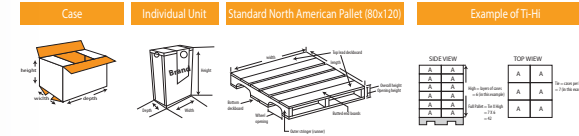

TRASH BAG

Product Barcode	Product Code	Name of the product	Box Dimensions	Box Weight	Unit	Inner Amount	Palette
	1403	Floppy Industrial Trash Bag 75x90	280 x 200 x 280	6 kg	10 pcs	20 pcs	80x120