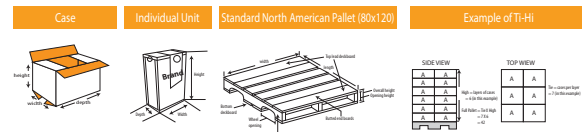

WET WIPES

Product Barcode	Product Code	Name of the product	Box Dimensions	Box Weight	Unit	Inner Amount	Palette
	119	Belux Baby Wet Wipes Blue	320 x 210 x 270	6,1 kg	72 pcs	12 pcs	80x120
	117	Belux Baby Wet Wipes Pink	320 x 210 x 270	6,1 kg	72 pcs	12 pcs	80x120