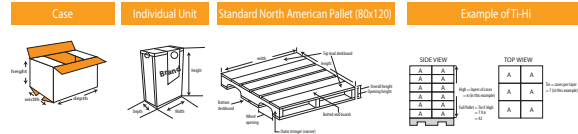

WET WIPES

Product Barcode	Product Code	Name of the product	Box Dimensions	Box Weight	Unit	Inner Amount	Palette
8 692730 508318	210	Belux Wet Wipes	540 x 450 x 305	14,9 kg	15 pcs	288 pcs	80x120