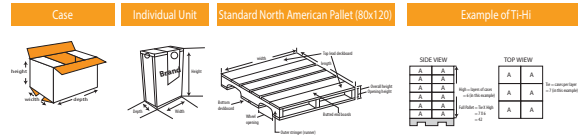

LIQUID SOAP

Product Barcode	Product Code	Name of the product	Box Dimensions	Box Weight	Unit	Inner Amount	Palette
	138	Belux Natural Derived Fresh Mix	205 x 260 x 255	7 kg	500 ml	12 pcs	80x120
	141	Belux Natural Derived Cherry Blossom	205 x 260 x 255	7 kg	500 ml	12 pcs	80x120
	139	Belux Natural Derived Blackberry	205 x 260 x 255	7 kg	500 ml	12 pcs	80x120
	140	Belux Natural Derived Rose	205 x 260 x 255	7 kg	500 ml	12 pcs	80x120
	1214	Belux Natural Derived Milk&Honey	205 x 260 x 255	7 kg	500 ml	12 pcs	80x120
	1215	Belux Natural Derived Ocean Breeze	205 x 260 x 255	7 kg	500 ml	12 pcs	80x120