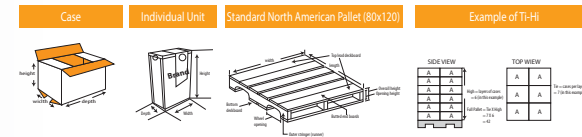

Product Barcode	Product Code	Name of the product	Box Dimensions	Box Weight	Unit	Inner Amount	Palette
	1263	Floppy Toilet Paper	410 x 610 x 190	4,11 kg	4 pcs	12 pcs	80x120