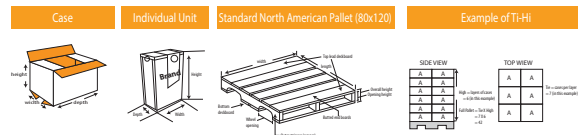

Product Barcode	Product Code	Name of the product	Box Dimensions	Box Weight	Unit	Inner Amount	Palette
6 76979 10000 1 2	0005	Belux Baby Wipes Blue	320 x 210 x 285	6 kg	80 pcs	12 pcs	80x120
6 76979 10001 1 2	0012	Belux Baby Wipes Pink	320 x 210 x 285	6 kg	80 pcs	12 pcs	80x120