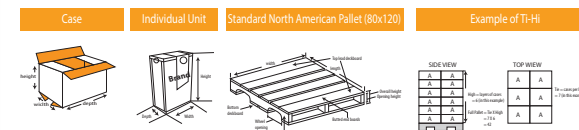

Product Barcode	Product Code	Name of the product	Box Dimensions	Box Weight	Unit	Inner Amount	Palette
8 692730 511950	1316	Acord Grooved Sponge Colors	525 x 316 x 280	3,6 kg	24 pcs	15 pcs	80x120