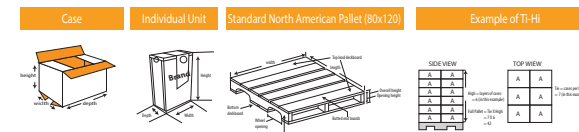

Product Barcode	Product Code	Name of the product	Box Dimensions	Box Weight	Unit	Inner Amount	Palette
	850	Belux Cotton Buds Round	405 x 280 x 500	6,8 kg	100 pcs	144 pcs	80x120

Product Barcode	Product Code	Name of the product	Box Dimensions	Box Weight	Unit	Inner Amount	Palette
	852	Belux Cotton Buds Round	530 x 345 x 515	11,35 kg	200 pcs	144 pcs	80x120
	851	Belux Cotton Buds Square	550 x 455 x 285	11,15 kg	200 pcs	144 pcs	80x120