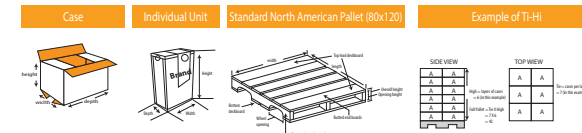

Product Barcode	Product Code	Name of the product	Box Dimensions	Box Weight	Unit	Inner Amount	Palette
	1392	Belux All In One Air Freshener	324 x 223 x 250	6,94 kg	300 ml	24 pcs	80x120