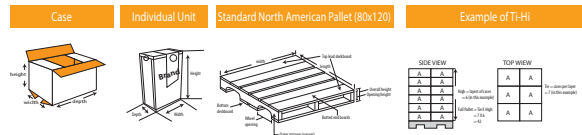

Product Barcode	Product Code	Name of the product	Box Dimensions	Box Weight	Unit	Inner Amount	Palette
8 692730 305744	744	Floppy Industrial Trash Bag 80x110	300 x 200 x 260	7 kg	30 pcs	6 pcs	80x120