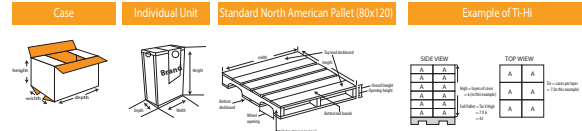

WET WIPES

Product Barcode	Product Code	Name of the product	Box Dimensions	Box Weight	Unit	Inner Amount	Palette
8 692730 508011	178	Belux Wet Towels Rose	445 x 230 x 275	8,2 kg	120 pcs	12 pcs	80x120
8 692730 508028	179	Belux Wet Towels Rasperry	445 x 230 x 275	8,2 kg	120 pcs	12 pcs	80x120
8 692730 508035	180	Belux Wet Towels Mint	445 x 230 x 275	8,2 kg	120 pcs	12 pcs	80x120
8 692730 508042	181	Belux Wet Towels Olive	445 x 230 x 275	8,2 kg	120 pcs	12 pcs	80x120