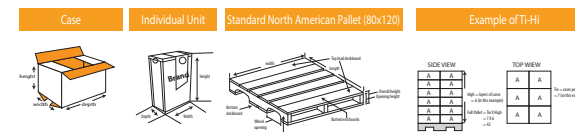

WET WIPES

Product Barcode	Product Code	Name of the product	Box Dimensions	Box Weight	Unit	Inner Amount	Palette
	261	Belux Intim Wet Wipes	420 x 235 x 215	4,4 kg	25 pcs	24 pcs	80x120