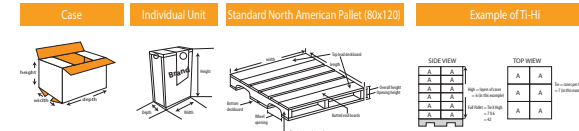

LIQUID

Product Barcode	Product Code	Name of the product	Box Dimensions	Box Weight	Unit	Inner Amount	Palette
8 692730 508738	252	Acord Washing Up Liquid Apple	310 x 280 x 325	16,5 kg	2,5 LT	6 pcs	80x120
8 692730 508745	253	Acord Washing Up Liquid Lemon	357 x 190 x 255	16,5 kg	2,5 LT	6 pcs	80x120