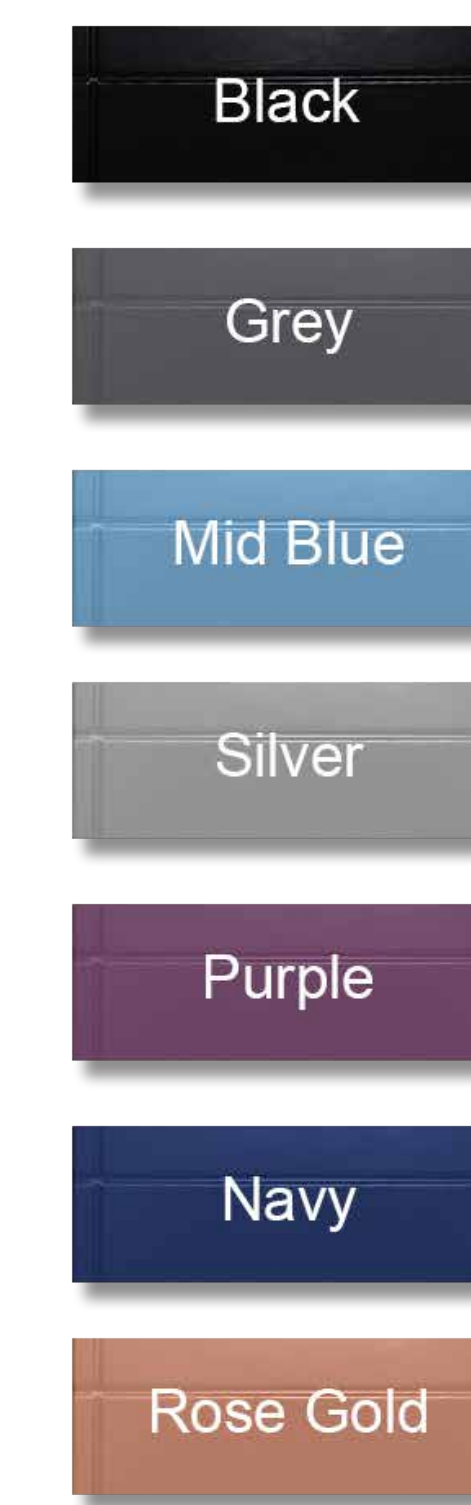

108L (approx.)
3.9KG

74CM

31CM 47CM

70L (approx.)
3.2KG

67CM

27CM 40CM

35L (approx.)
2.6KG

55CM

20CM 30CM

108L (approx.)
3.9KG

74CM

31CM 47CM

70L (approx.)
3.2KG

67CM

27CM 40CM

35L (approx.)
2.6KG

55CM

20CM 30CM