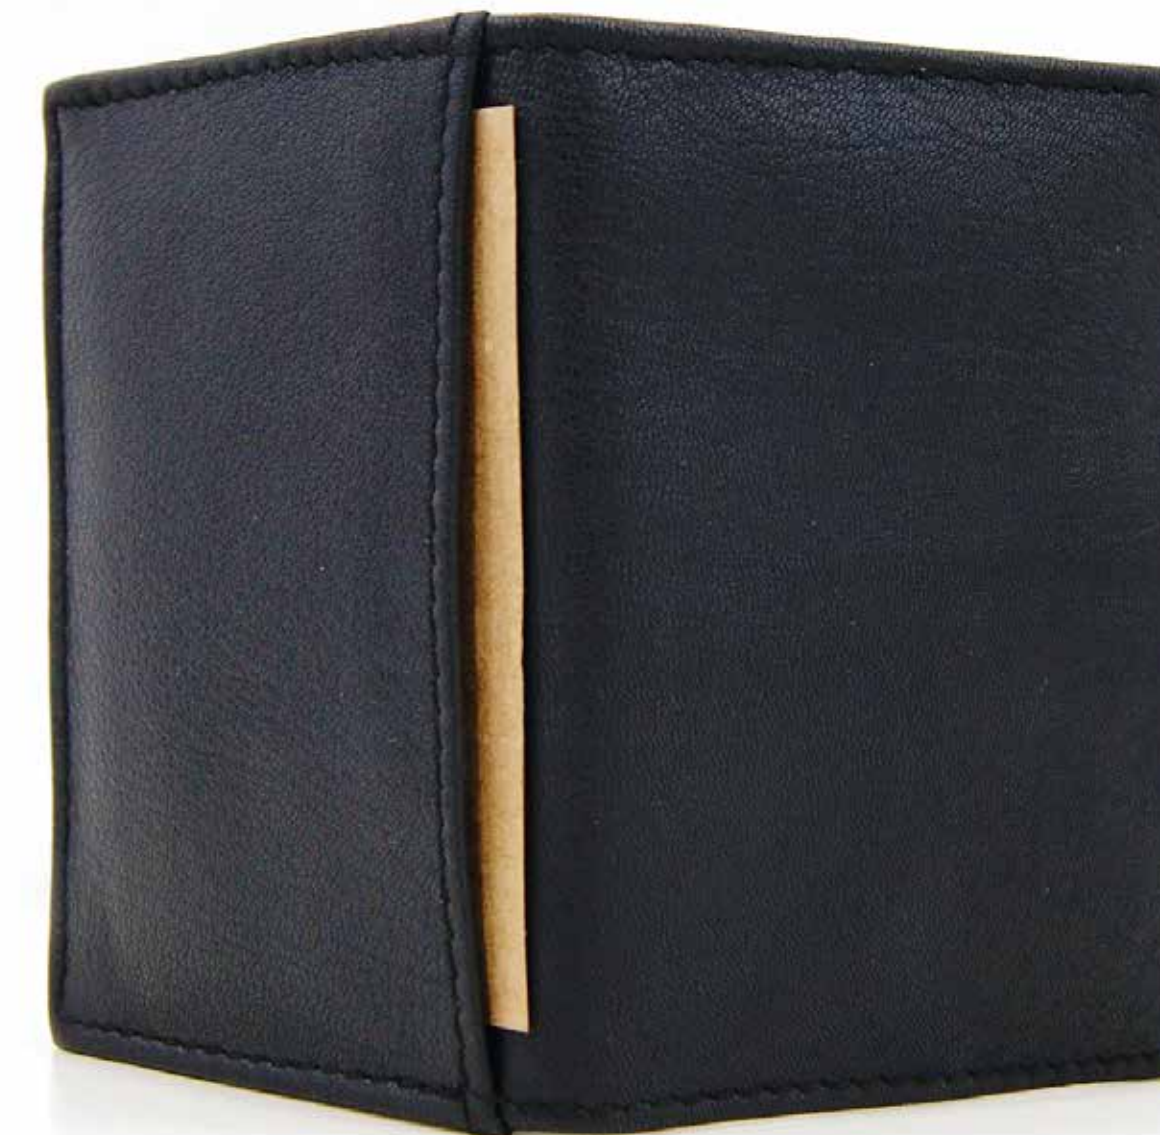

Style No: OGL-1517 Credit Card Holder

- Soft Goat Leather Material
- Card Sleeves
- ID Sleeve
- Dimensions: 10.5x7cm