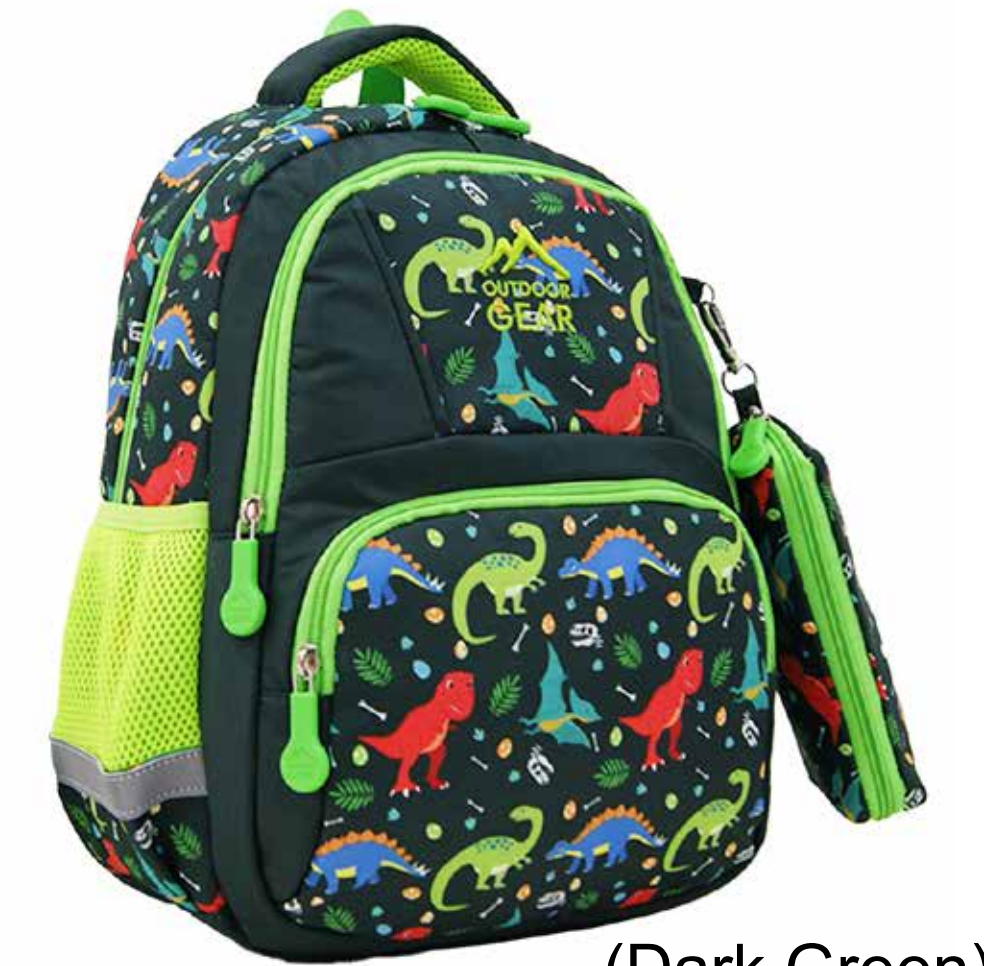

(Navy)

(Dark Green)