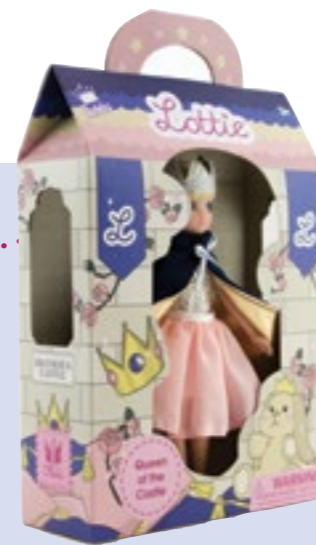

LT151  
60 x 160 x 230 mm

Junior Reporter Sammi

LT083  
60 x 160 x 230 mm

Queen of the Castle

LT150  
60 x 160 x 230 mm

Wildlife Photographer Mia

LT082  
60 x 160 x 230 mm

**Kid Activist**  
LT071  
60 x 160 x 230 mm  
3+ years 5 060272 131913