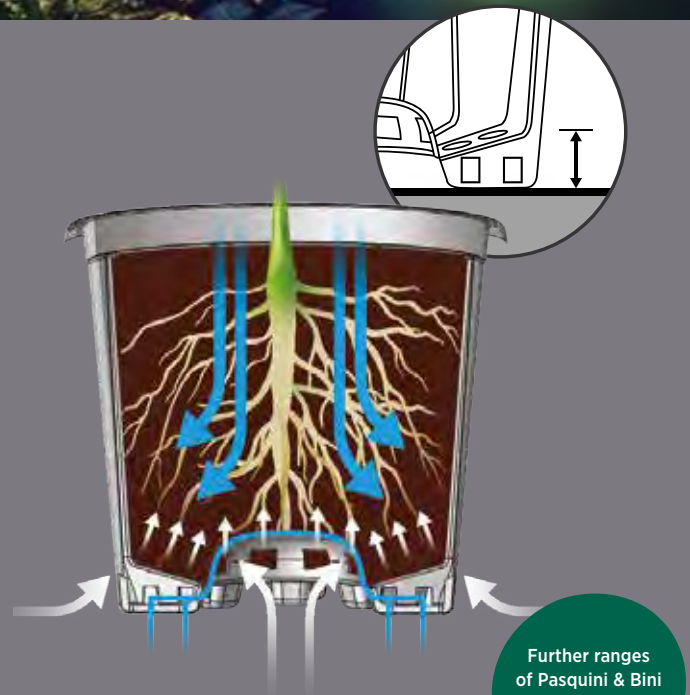

Everywhere can be the right place for blueberries

The Pasquini & Bini pots are made from recycled post consumer plastic they are the perfect solution for blueberries.

- Healthier and stronger root system growth with greater yield
- Humidity and stagnation control
- Fertilisers and nutrients control
- Less environmental impact for a reduced use of chemical products
- pH control

Eracle