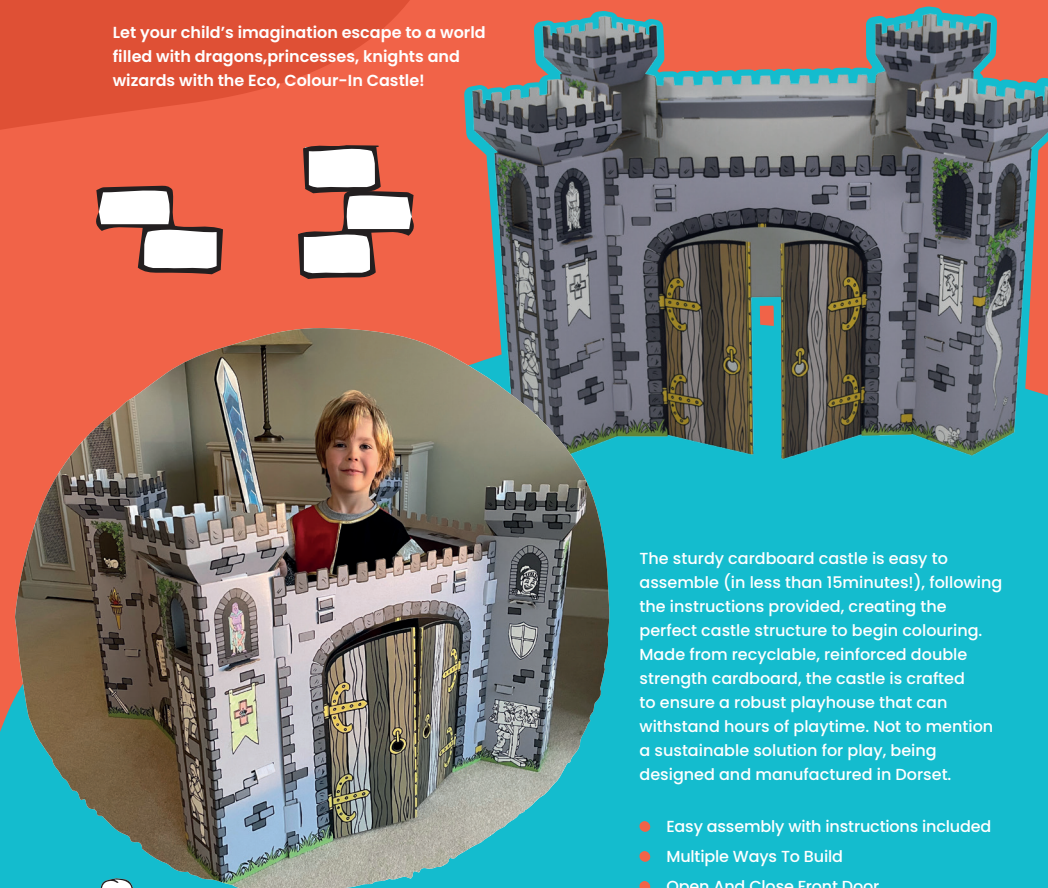

PLAY CASTLE

BUILD AND PLAY SET

Let your child's imagination escape to a world filled with dragons, princesses, knights and wizards with the Eco, Colour-In Castle!

The sturdy cardboard castle is easy to assemble (in less than 15 minutes!), following the instructions provided, creating the perfect castle structure to begin colouring. Made from recyclable, reinforced double strength cardboard, the castle is crafted to ensure a robust playhouse that can withstand hours of playtime. Not to mention a sustainable solution for play, being designed and manufactured in Dorset.

- Easy assembly with instructions included
- Multiple Ways To Build
- Open And Close Front Door
- Encouraging Creativity With Colour-In Details
- Eco-Friendly: Made from Recyclable Cardboard
- Sturdy Design: Guaranteed to Last With Double Strength Cardboard
- Designed and Manufactured in Dorset
- Ideal For Children Aged 4+
- CE Certified