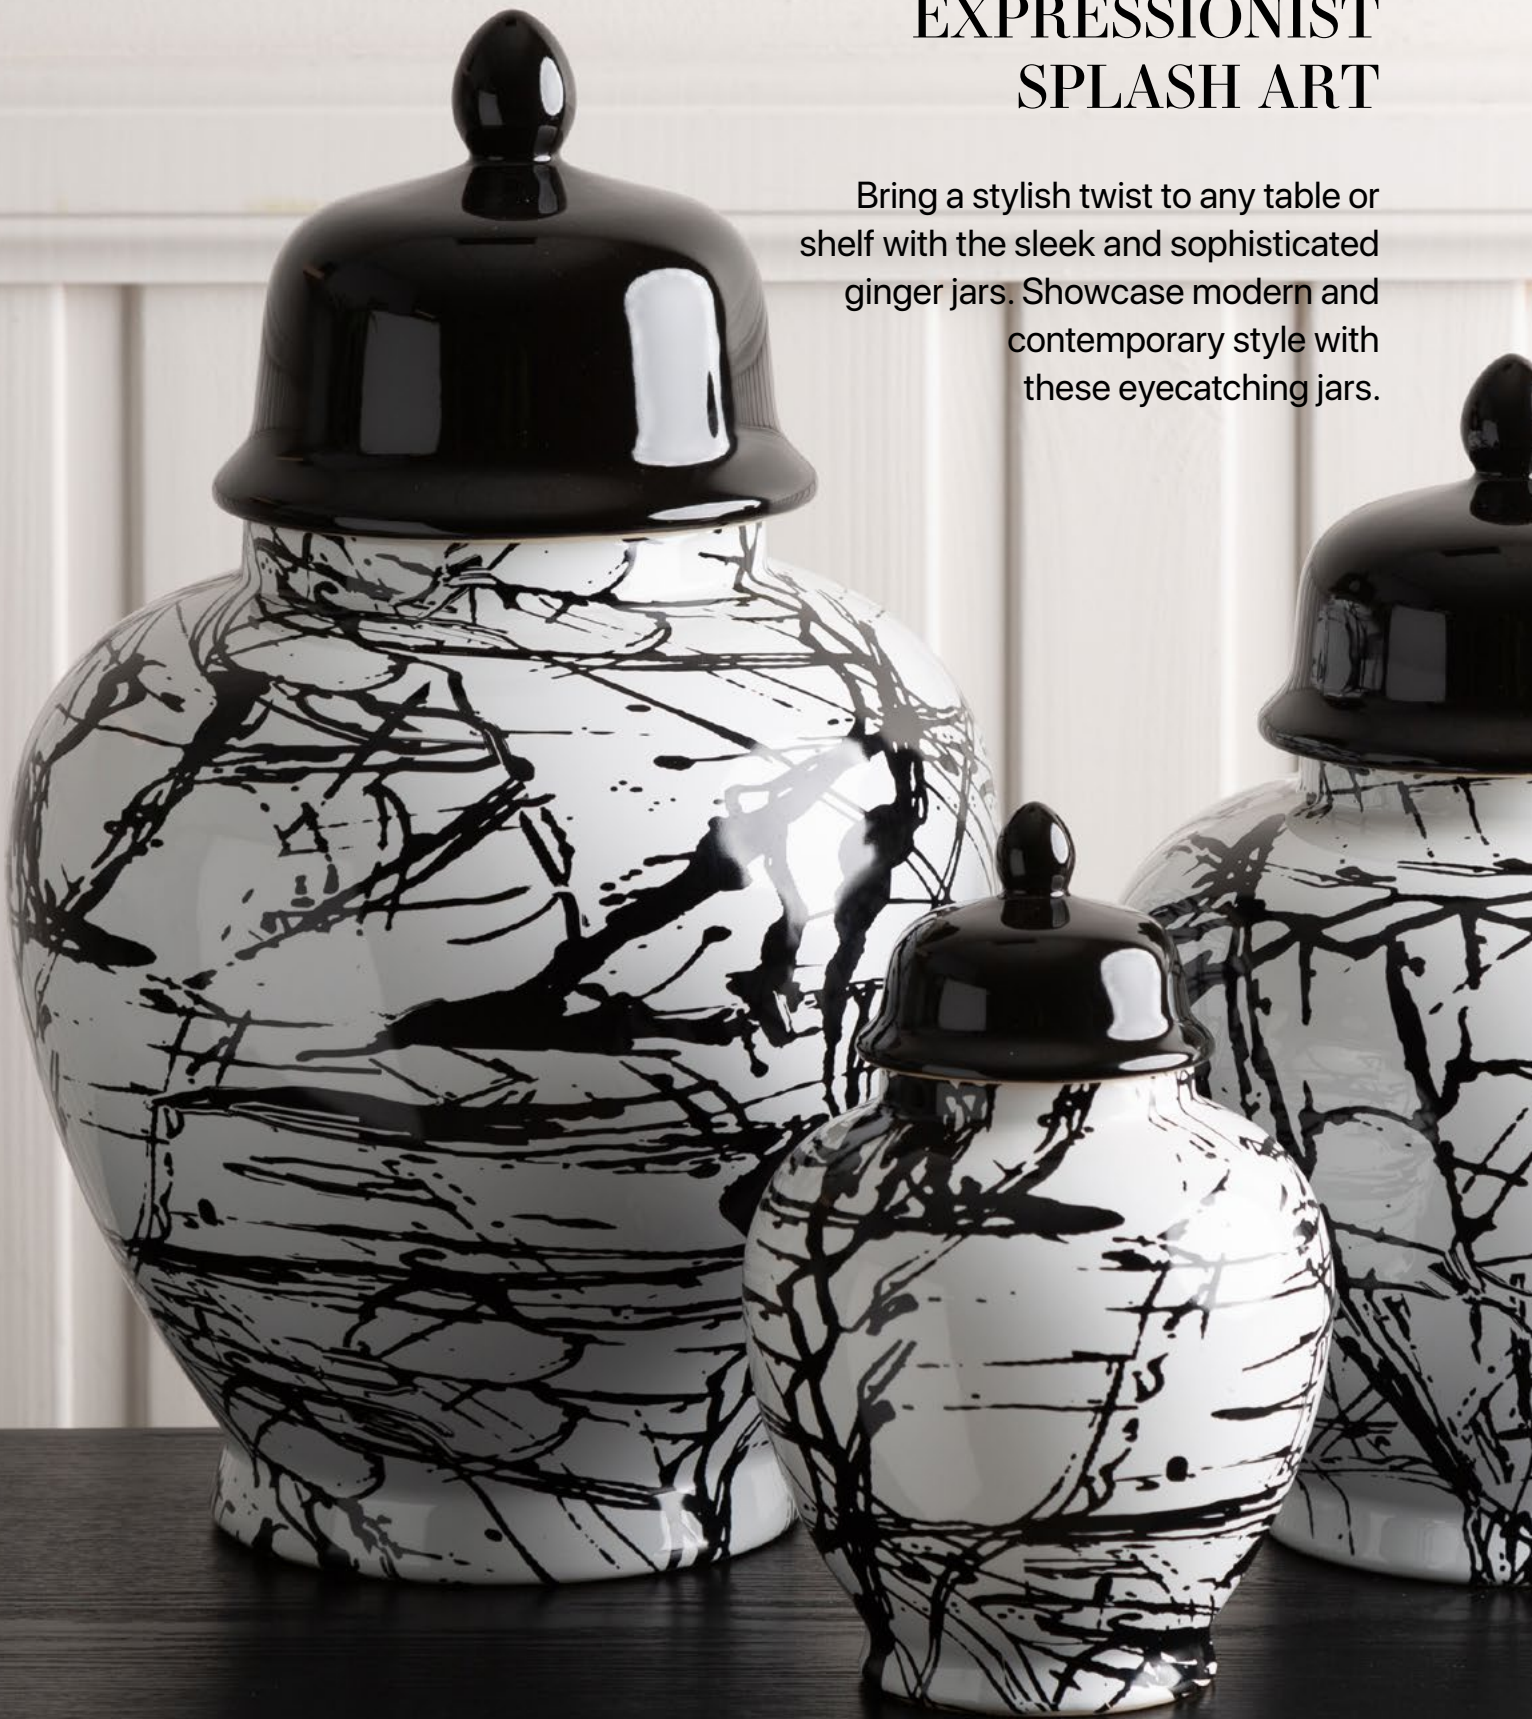

SHOP NOW

EU-BT681-00-CYL-WHGD
51cm Gold Metal Swirl Table Lamp
with White Cotton Shade Gold Inside

SHOP NOW

ABSTRACT EXPRESSIONIST SPLASH ART

Bring a stylish twist to any table or shelf with the sleek and sophisticated ginger jars. Showcase modern and contemporary style with these eye-catching jars.