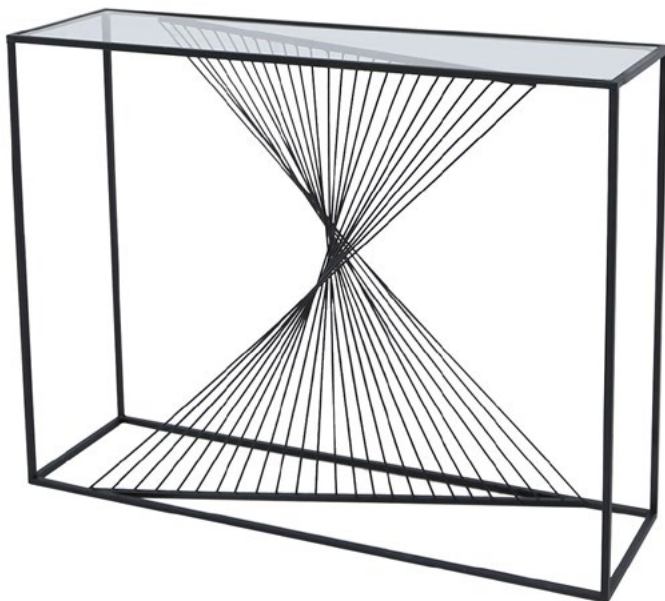

WF305-00-BL
Elon 4 Door Sideboard Black
with Smoked Mirror Top

[SHOP NOW](#)

Full range available

VENUS

The muted grey-washed elm grain finish with chevron detailing and sleek satin steel bar handles on the drawer fronts make this both tasteful and functional. Ideal for providing always-needed additional storage and display space in kitchens, living, or dining rooms.

WF321-00-GY
Venus 3 Drawer 2 Door
Sideboard Grey

[SHOP NOW](#)

Full range available

BECCA

Bring sumptuous sophistication to your decor with our deco-inspired Becca collection with champagne geometric design and trim and crystal knob handles.

MRF436-00-CM
Becca 7 Drawer Dressing Table

[SHOP NOW](#)

Full range available

LF064-00-BLWH

Faux Snake Leather 2 Drawer Console Table

[SHOP NOW](#)

LF065-00-BLWH

Faux Snake Leather 1 Drawer End Table

[SHOP NOW](#)

LUNA

The Luna console table features an eye-catching metallic structural design in black with a transparent glass tabletop to showcase modern elegance in your house. This would also make a fabulous dressing table, writing desk, or workstation.