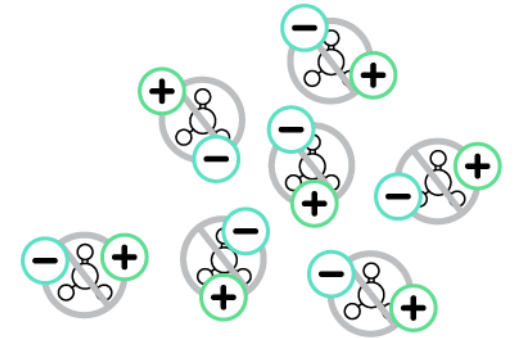

How does plasma work?

Airborne particles are charged by the ions causing them to cluster and be caught in the filters

Viruses and bacteria bond with oxygen ions and become inactivated

Numerous aerosols and odorous gasses oxidize with oxygen neutralizing ions

Oxygen ions react with VOCs breaking down their molecular structure

SCIENCE

ENGINEERED BY SCIENCE

Sciaire's Plasmashield™ Generators

SENDS NEGATIVE & POSITIVE
IONS INTO THE ROOM AND INTO
THE HEPA FILTER TO ELIMINATE
WHAT'S BEEN CAPTURED