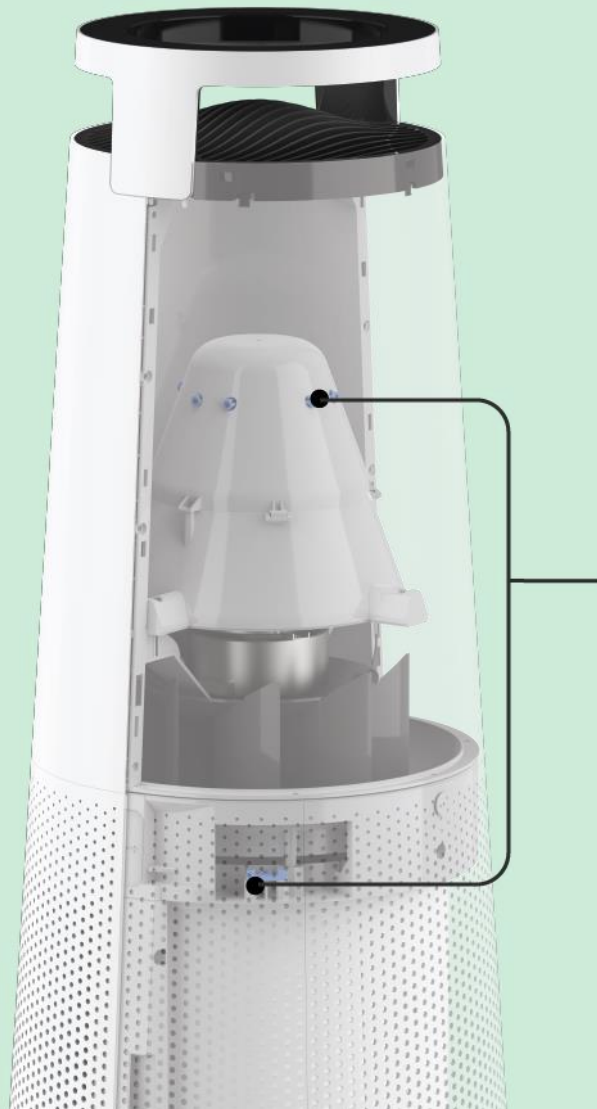

Oxygen ions react with VOCs breaking down their molecular structure

SCIENCE

ENGINEERED BY SCIENCE

Sciaire's Plasmashield™ Generators

SENDS NEGATIVE & POSITIVE
IONS INTO THE ROOM AND INTO
THE HEPA FILTER TO ELIMINATE
WHAT'S BEEN CAPTURED