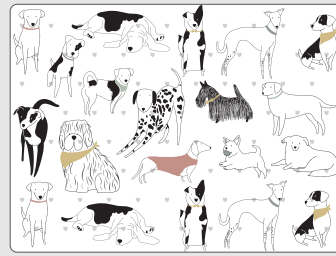

Metallic Gold Finish Frame

Lap Tray
440 x 340 x 50mm | Pack 4
DD4926A01

4 pk Placemat - Cork Backed
290 x 215mm | Pack 4
DD4924A01

4pk Coaster - Cork Backed
100mm | Pack 4
DD4925A01

Playful Pets

4pk Placemats - Dogs - Cork Backed
290 x 215mm | Pack 4
DD06909