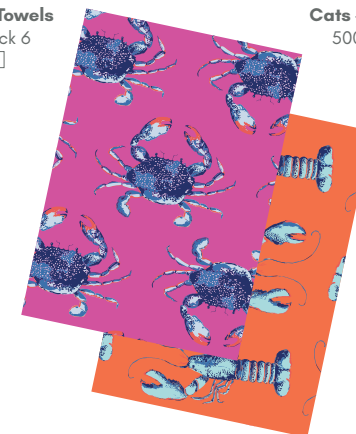

Artisan Flower - Double Oven Glove
900 x 170mm | Pack 6
DD5IAGA01

Bee Happy - Double Oven Glove
900 x 170mm | Pack 6
DD09AGA01

Artisan - Double Oven Glove
900 x 170mm | Pack 6
DD08AGA01

Bee Beautiful - Set of 2 Tea Towels
500 x 700mm | Pack 6
XB6942

Dogs - Set of 2 Tea Towels
500 x 700mm | Pack 6
DD50AHB01

Cats - Set of 2 Tea Towels
500 x 700mm | Pack 6
DD50AHA01

Tea Towels

Our Bee Beautiful tea towels are a great new addition to our kitchen textiles selection