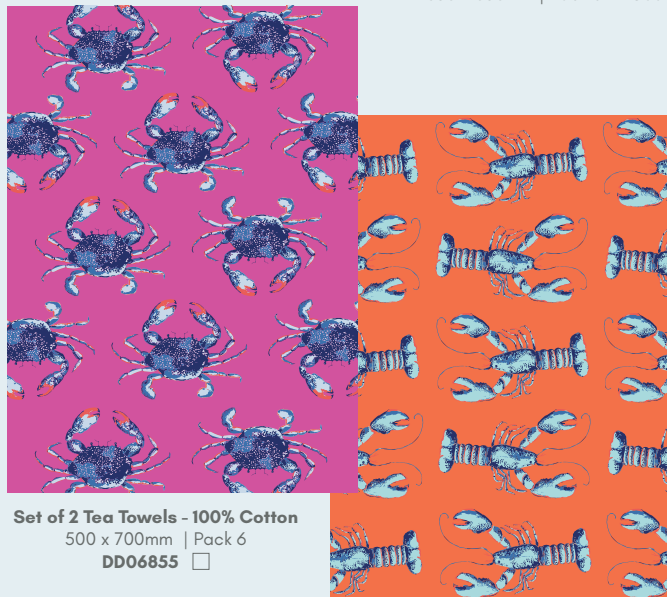

Apron with Adjustable Neck Strap and Waist Ties - 100% Cotton
650 x 850mm | Pack 6 DD06848 ☐

Set of 2 Tea Towels - 100% Cotton
500 x 700mm | Pack 6
DD06855 ☐