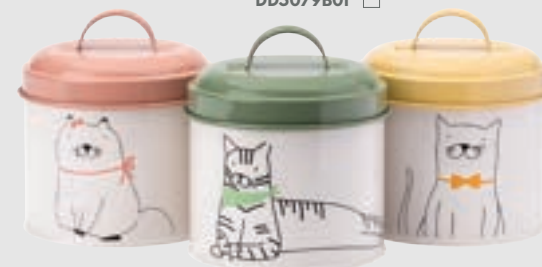

Set of 3 Storage Tins - Dog - Painted Steel
105 x 135mm | Pack 4
DD5079B01 ☐