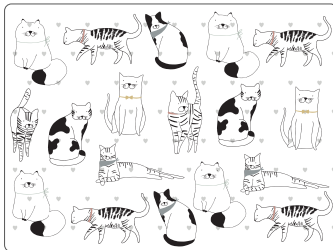

Cats - 4pk Placemats
290 x 215mm | Pack 4
DD06923 ☐