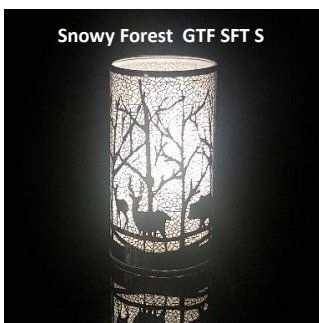

Glass Frosty Twinkler