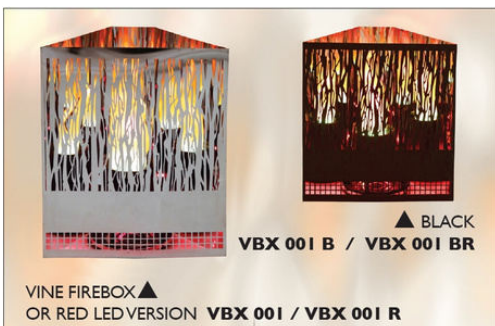

or **Red LED Version: FL 001 R**

This has a string of red LEDs around the base to give a hot glow to its surroundings.

▲ FOREST SQUARE BRAZIER
SILVER FSB 001

▲ BLACK
FSB 001 B

▲ VINE SQUARE BRAZIER
SILVER VSB 001

▲ BLACK
VSB 001 B

▲ Square Braziers

FOREST FIREBOX ▲
OR RED LED VERSION FBX 001 / FBX 001 R

▲ BLACK
FBX 001 B / FBX 001 BR

VINE FIREBOX ▲
OR RED LED VERSION VBX 001 / VBX 001 R

▲ BLACK
VBX 001 B / VBX 001 BR