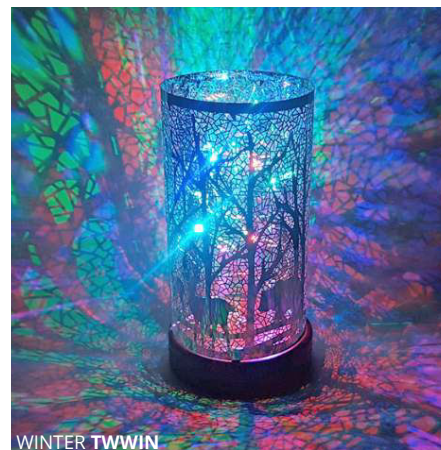

3 designs: City, Winter and Fantasia.

▲ Frosty Twinklers

A hybrid of the Frosties and the Twinklers, the Frosty Twinklers use the same frosted diffuser foil of the Frosties together with the colourful Twinkler LED format. The effect is a bright and sparkling ever-changing multi-coloured display shining through the cut-out patterns of the lamps.

3 designs: City, Winter and Fantasia.

FANTASIA TWFAN

FLOWER TWFLO

WINTER TWWIN

◀ Twinklers

The Twinklers are a really cute and colourful flickering lamp by daylight, but in a dark environment they turn into something really rather special. There are 6 different colours in each LED and these blend into many more shades, and the polished interior multiplies the number points of light many times over to give a very busy and colourful effect indeed. The ever-changing patterns and colours thrown onto nearby surfaces is quite entrancing.