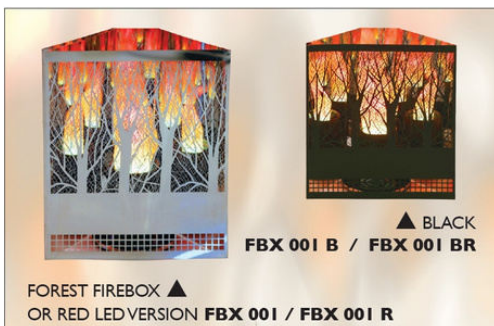

or **Red LED Version: FL 001 R**

This has a string of red LEDs around the base to give a hot glow to its surroundings.

▲ FOREST SQUARE BRAZIER
SILVER FSB 001

▲ BLACK
FSB 001 B

▲ VINE SQUARE BRAZIER
SILVER VSB 001

▲ BLACK
VSB 001 B

▲ Square Braziers

FOREST FIREBOX ▲
OR RED LED VERSION FBX 001 / FBX 001 R

▲ BLACK
FBX 001 B / FBX 001 BR

VINE FIREBOX ▲
OR RED LED VERSION VBX 001 / VBX 001 R

▲ BLACK
VBX 001 B / VBX 001 BR