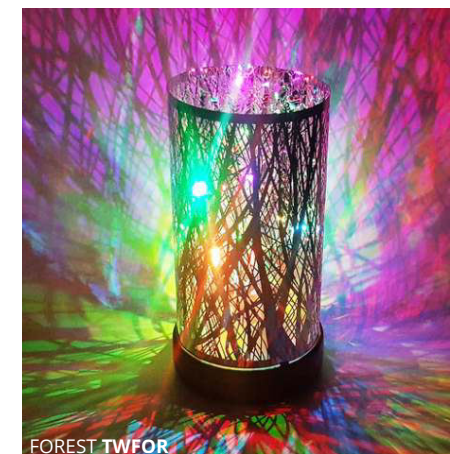

FOREST TWFOR

SPECIFICATIONS

- Intricate acid etched designs
- Highly polished stainless steel inside and out
- Sequential LED flicker speeds
- Warm white or multi-coloured
- Light sources multiplied through internal reflections
- Mahogany stained wooden base
- 3 x AAA batteries included