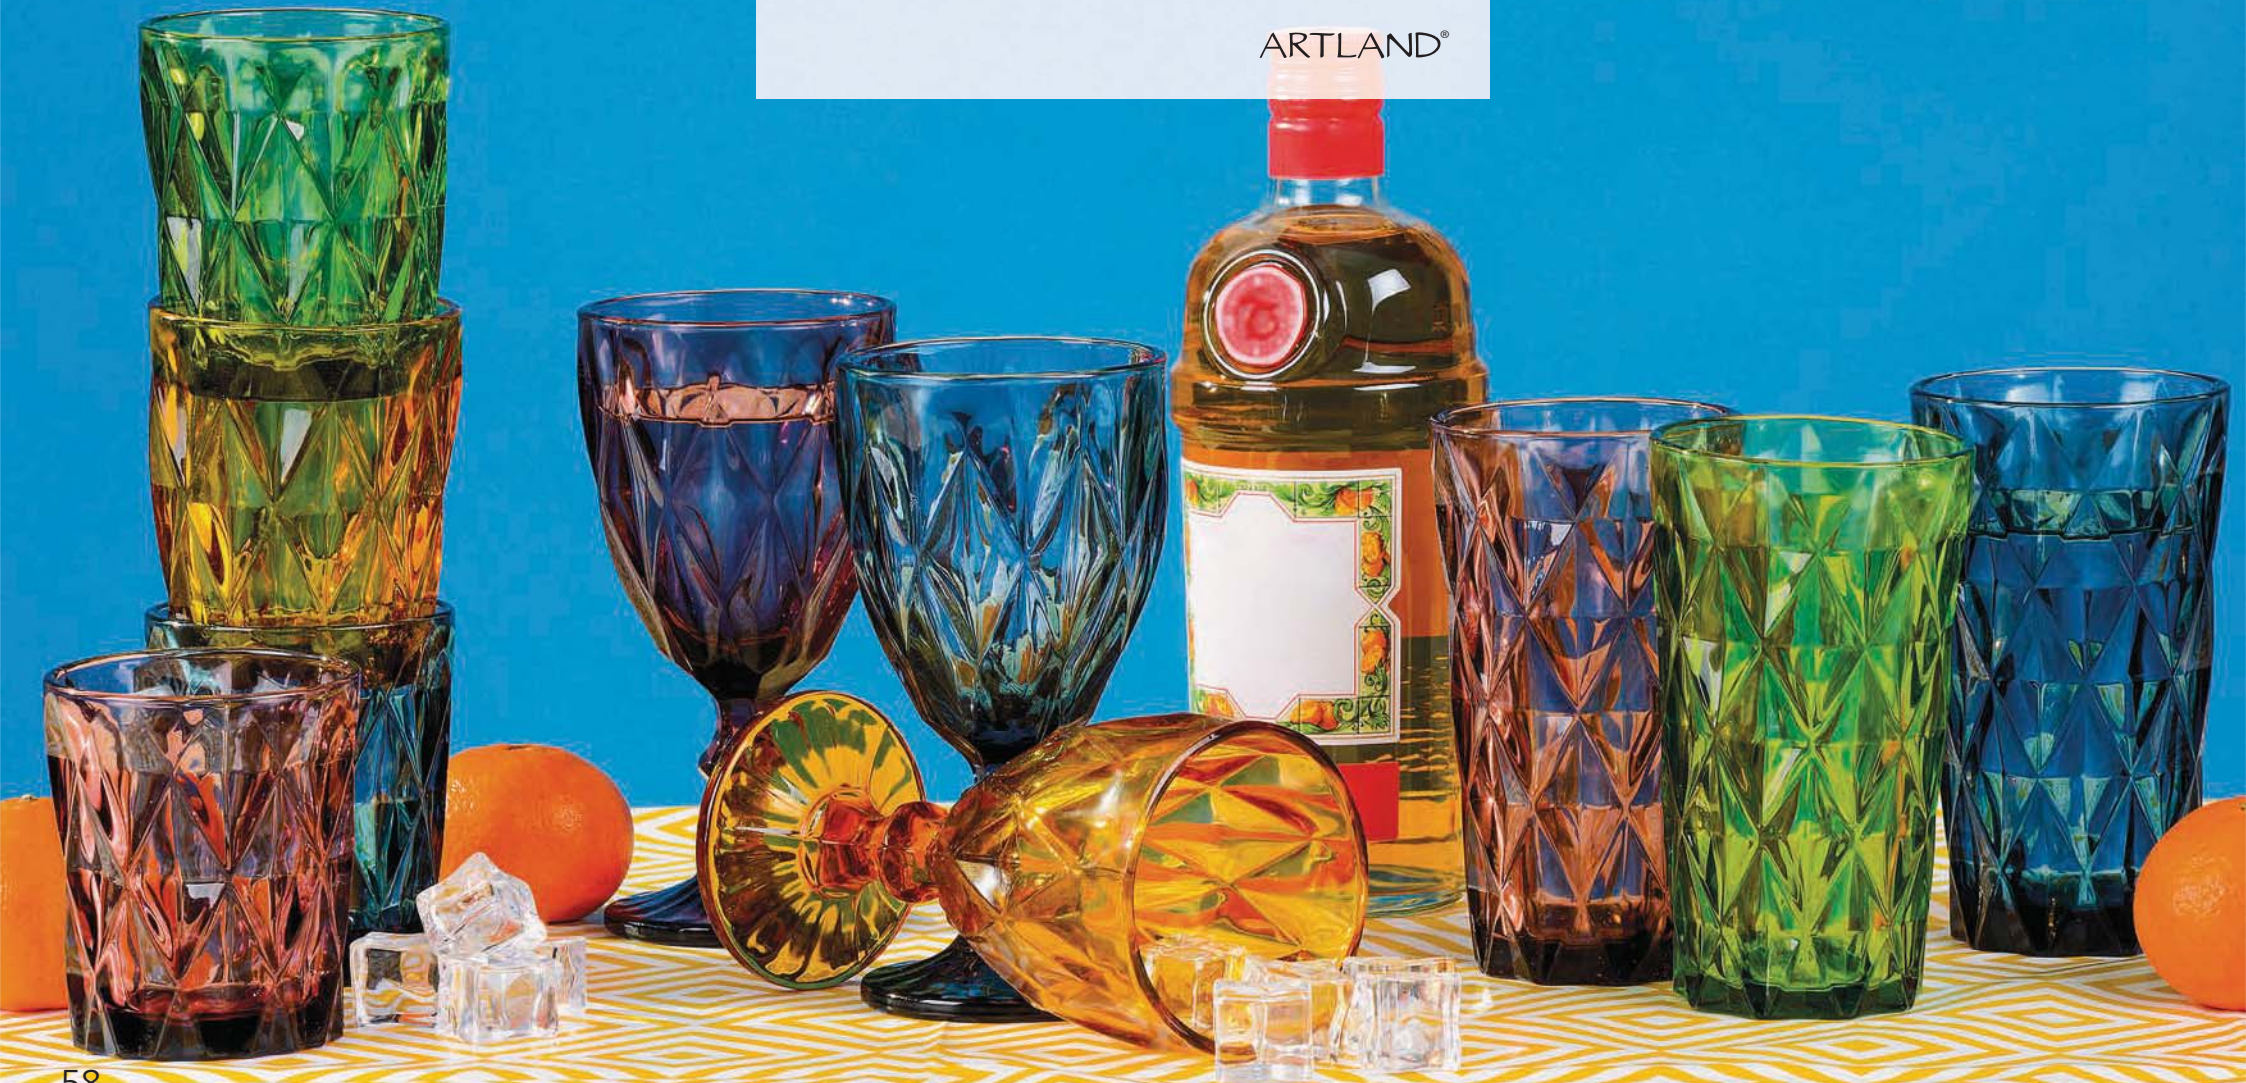

Highgate

Pressed glass is becoming increasingly popular as due to its robust nature it is ideal for use at home or within the hospitality environment. Not only this, but pressing, rather than blowing glass, allows you to push the complexity of the design. Highgate is a fantastic example of this, where the sloping gradient within the diamond design creates a highly tactile finish.

The colour of all four glasses is within the glass itself, and not sprayed on, making this range safe to use in the dishwasher.

Highgate comes beautifully gift boxed in a set of four colours.

ARTLAND®