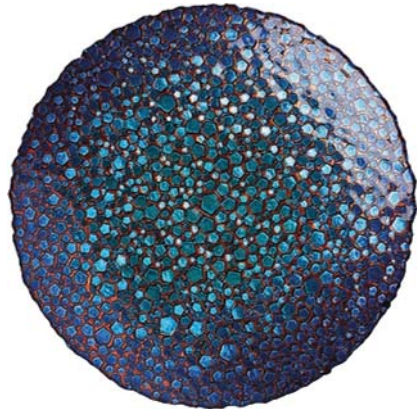

Anton Studio
Designs
— LONDON —

Aquarium Bowl
400x400x70mm
ASD10544MO

Iridescent Shell Bowl
320x320x75mm
ASD10523MO

NEW

Gold Coral Bowl
320x320x60mm
ASD10528MO

Oyster Bowl
430x355x100mm
ASD10533MO

Abstract Red Bowl
400×400×70mm
ASD10526MO

Abstract Blue Bowl
400×400×70mm
ASD10545MO

Dune Bowl
320×320×80mm
ASD10547MO

Coral Bowl
320×320×80mm
ASD10548MO

Mosaic Bowl
330×330×55mm
ASD10529MO

Gold Marble Bowl
330×330×65mm
ASD10542MO

Nova Bowl
330×330×65mm
ASD10541MO