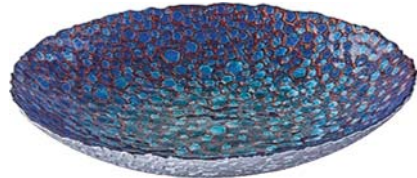

Mosaic Bowl
330×330×55mm
ASD10529MO