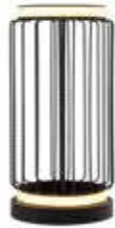

54210-1BK
EU54210-1BK
CIRCOLO Cage Table Lamp
Black Metal & White Silicon

NEW

54212-1BK
CIRCOLO Cage Pendant
Black Metal & White Silicon

TH150 x H31 x Ø16cm