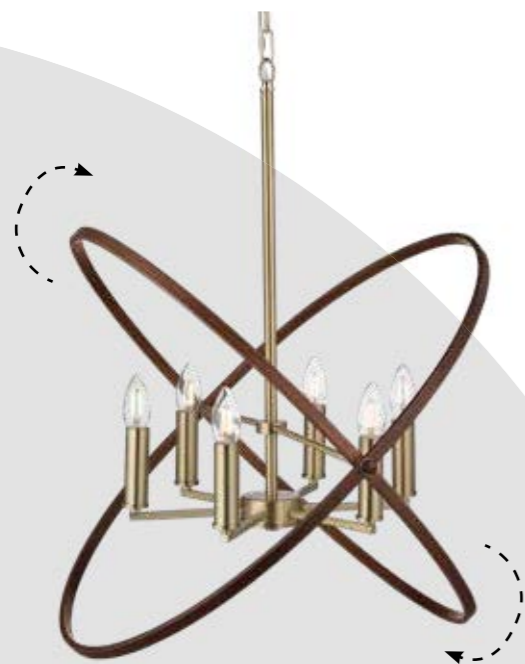

H16 x W26cm

**1065-5CU**  
**OLIVIA 5Lt Pendant**  
 Antique Copper Metal with Black Braided Cable

H39 x Ø49cm

**1068-8CU**  
**OLIVIA 8Lt Pendant**  
 Antique Copper Metal with Black Braided Cable

H43 x Ø70cm

**8246-6BZ**  
HOOPLA 6Lt Pendant  
Bronze & Brown Metal

TH150 x H60 x W61 x L62cm

**8344-4BZ**  
HOOPLA 4Lt Semi-Flush  
Bronze & Brown Metal

H33 x W45 x L45cm

**8344-4PW**  
HOOPLA 4Lt Semi-Flush  
Pewter & Black Metal