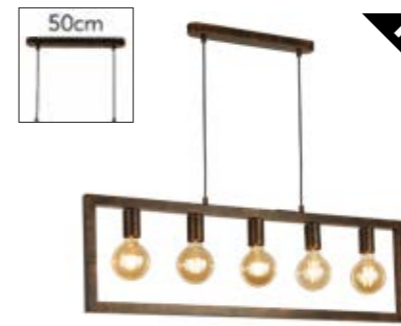

NEW

24102-5RU
OBLONG 5Lt Pendant
Rustic Brown Metal

TH150 x H32 x W5 x L100cm