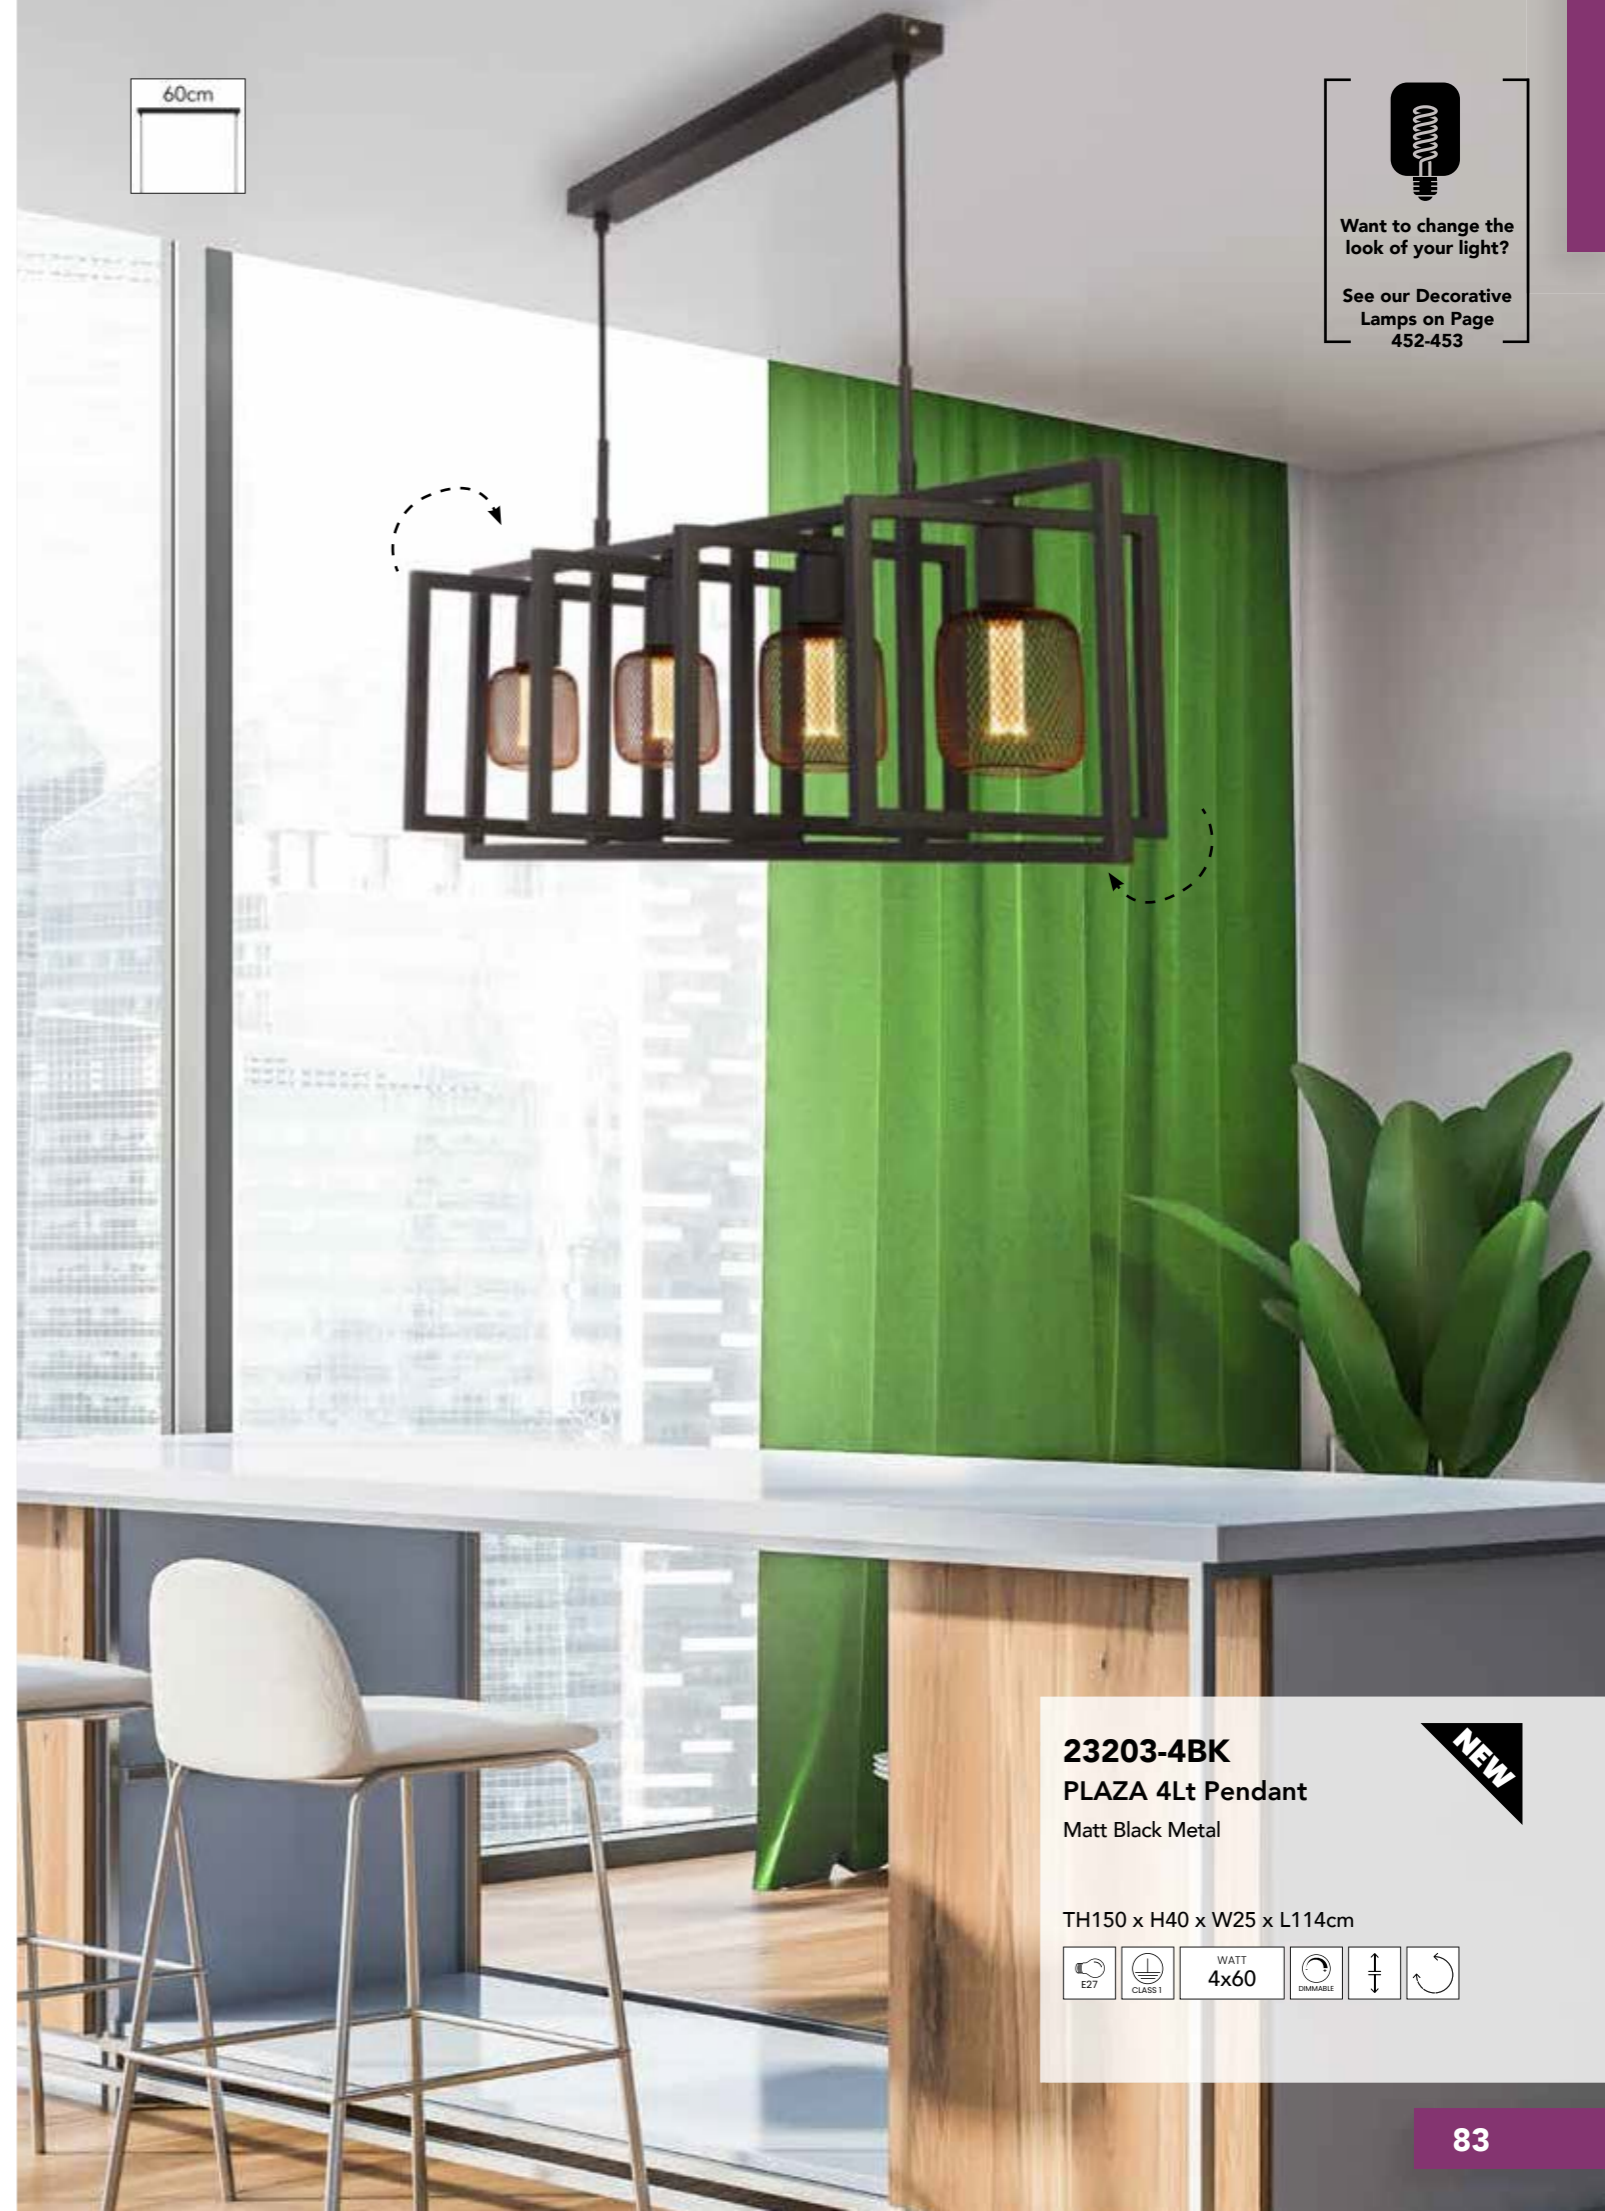

60cm

Want to change the look of your light?

See our Decorative Lamps on Page 452-453

23203-4BK
PLAZA 4Lt Pendant
Matt Black Metal

TH150 x H40 x W25 x L114cm

NEW