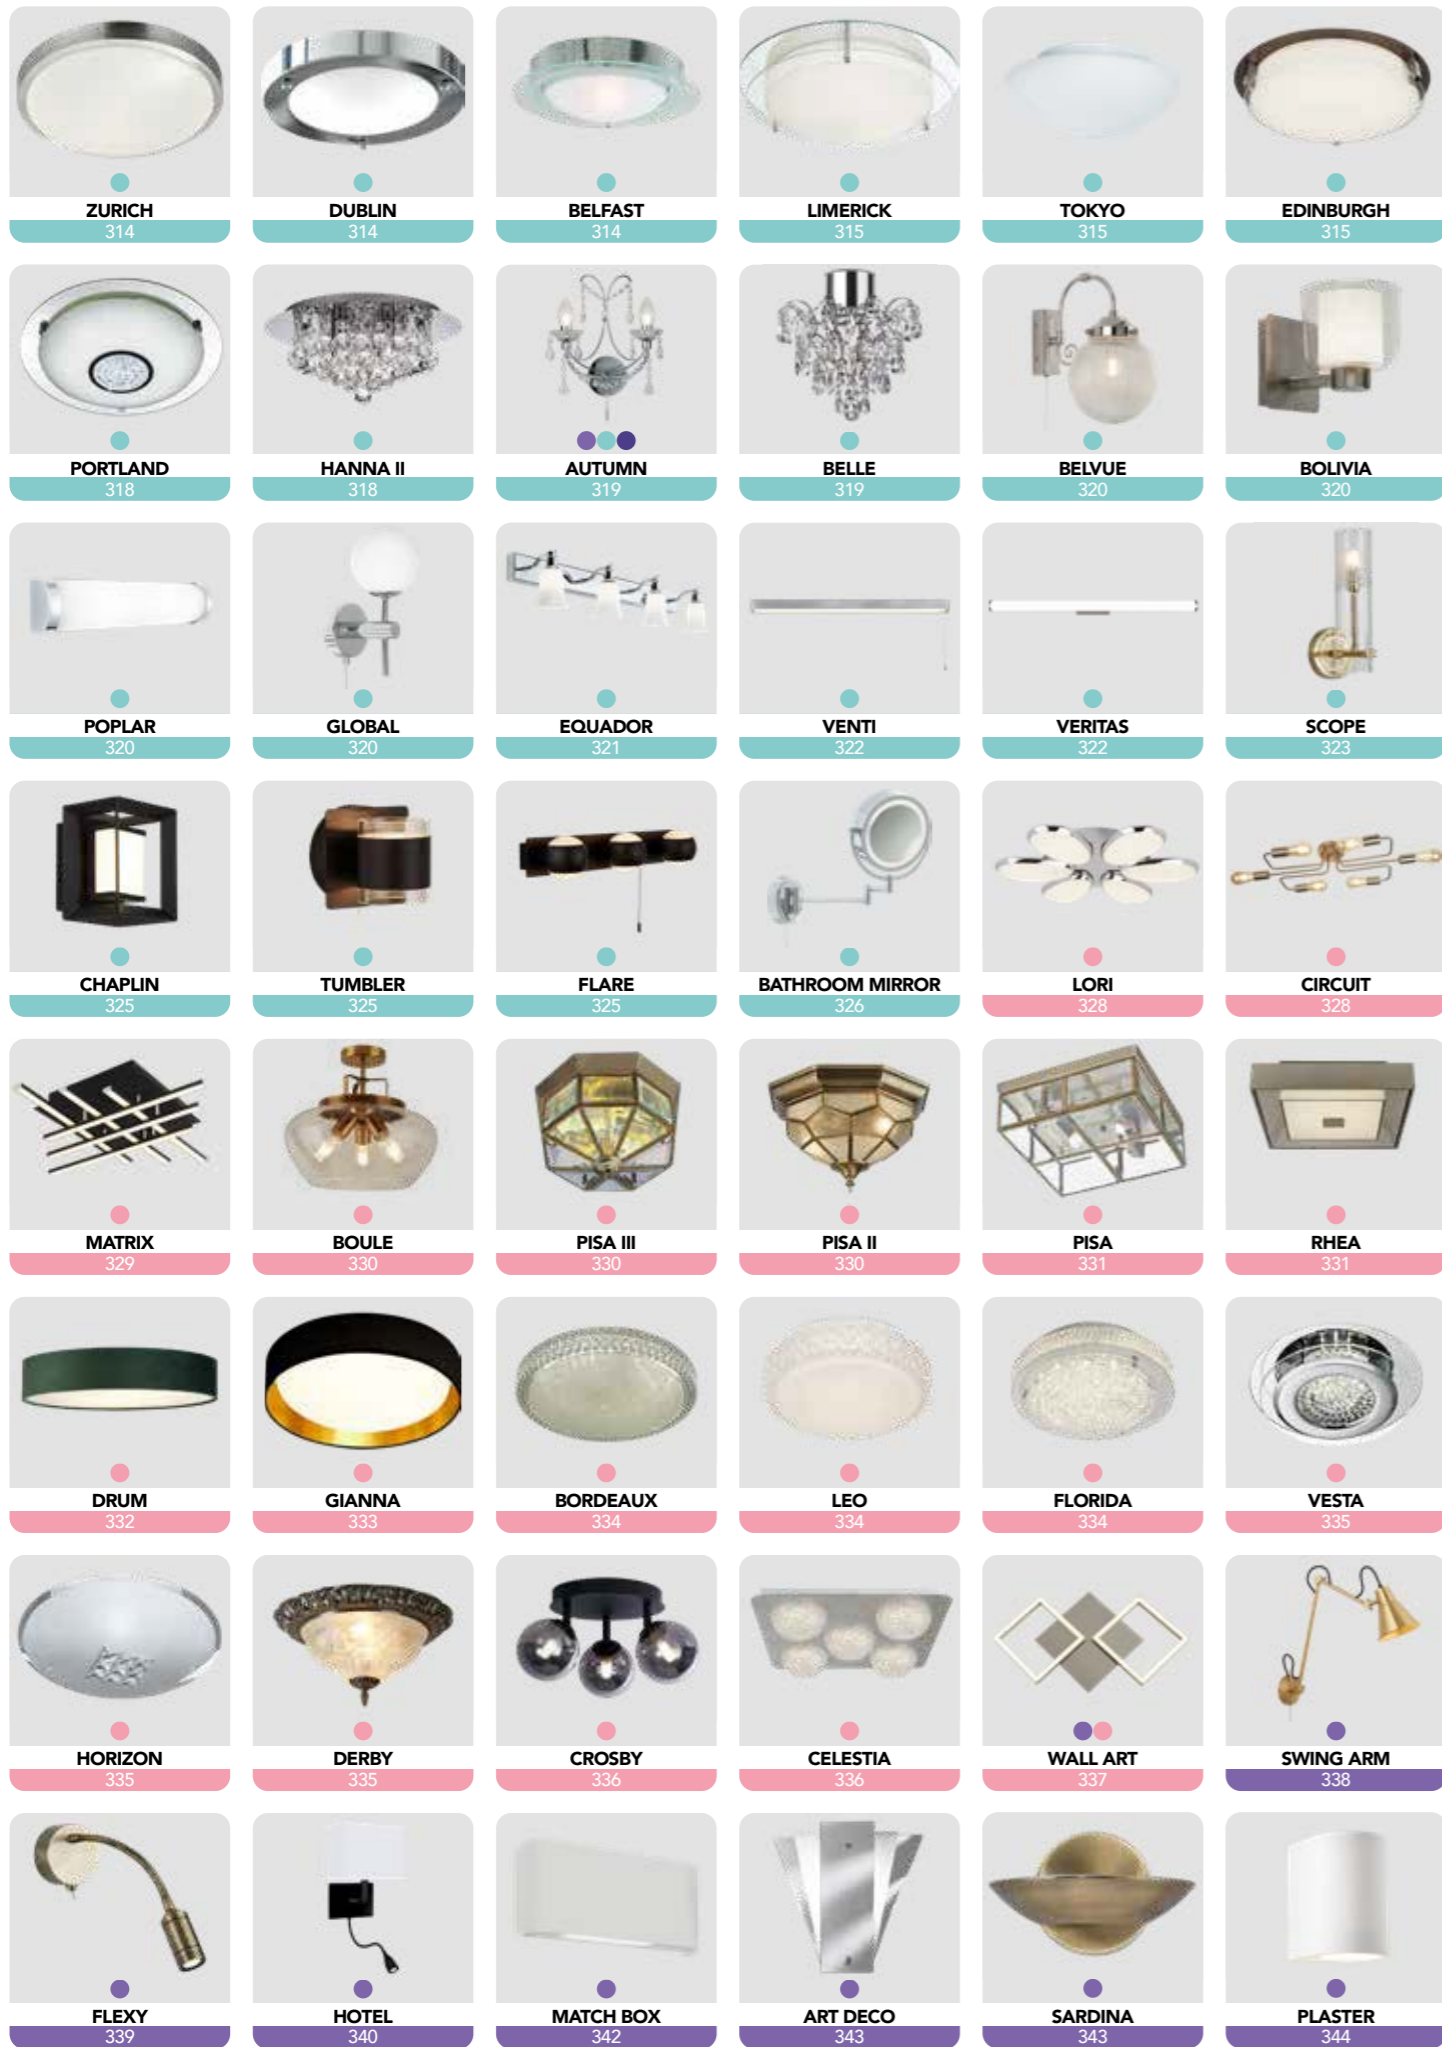

## Table of Contents

Decorative	14 - 153
Crystal	154 - 239
Pendants	240 - 291
Spotlights	292 - 307
Bathroom	308 - 327
Flush	328 - 337
Wall Lights	337 - 351
Table Lamps	352 - 372
Floor Lamps	373 - 387
Table & Floor	388 - 411
Outdoor	412 - 451
Lamps & Suspensions	452 - 455
Icons & Index, Spare Shades & Translations	456 - 467

The **Solid Colour** behind the page number relates to the main product category.

The **Small Solid Dots** above the page number indicate there are matching items in other categories:

-  **Decorative**
-  **Crystal**
-  **Pendants**
-  **Spotlights**
-  **Bathroom**
-  **Flush**
-  **Wall Light**
-  **Table Lamps**
-  **Table & Floor**
-  **Floor Lamps**
-  **Outdoor**
-  **Lamps & Suspensions**