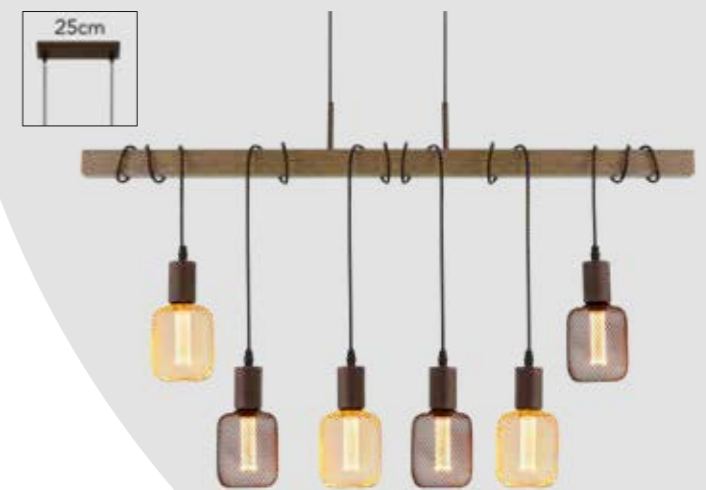

H150 x W6 x L100cm

**95041-4BR**  
**WOODY 4Lt Bar Pendant**  
 Natural Wood & Black Metal

H150 x W6 x L70cm

Decorative Lamps Not Included

**4876-6BR**  
**BARN 6Lt Bar Pendant**  
 Brown Metal & Natural Wood

H150 x W6 x L100cm

Decorative Lamps Not Included

Want to change the look of your light?  
 See our Decorative Lamps on Page 452-453

Want to change the look of your light?

See our Decorative Lamps on Page 452-453