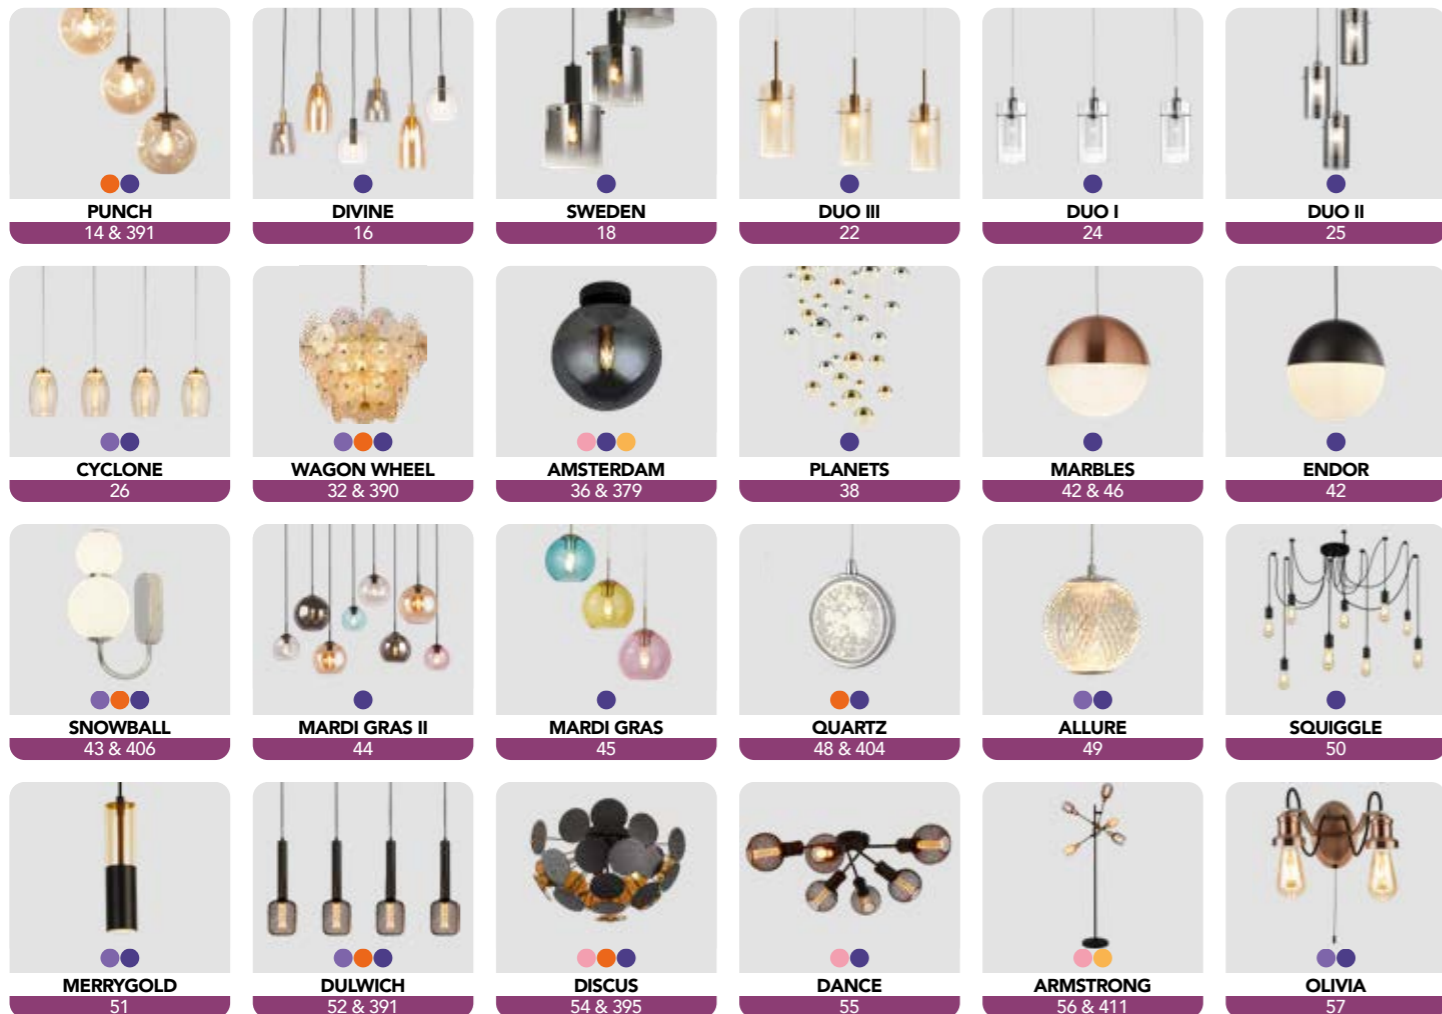

searchlight

Collection 23/24

[www.searchlightelectric.com](http://www.searchlightelectric.com)

searchlight

23/24

Find out more about  
this Gesture Control  
product range  
On pages 98 & 99.

## Table of Contents

Decorative	14 - 153
Crystal	154 - 239
Pendants	240 - 291
Spotlights	292 - 307
Bathroom	308 - 327
Flush	328 - 337
Wall Lights	337 - 351
Table Lamps	352 - 372
Floor Lamps	373 - 387
Table & Floor	388 - 411
Outdoor	412 - 451
Lamps & Suspensions	452 - 455
Icons & Index, Spare Shades & Translations	456 - 467

The **Solid Colour** behind the page number relates to the main product category.

The **Small Solid Dots** above the page number indicate there are matching items in other categories:

-  **Decorative**
-  **Crystal**
-  **Pendants**
-  **Spotlights**
-  **Bathroom**
-  **Flush**
-  **Wall Light**
-  **Table Lamps**
-  **Table & Floor**
-  **Floor Lamps**
-  **Outdoor**
-  **Lamps & Suspensions**