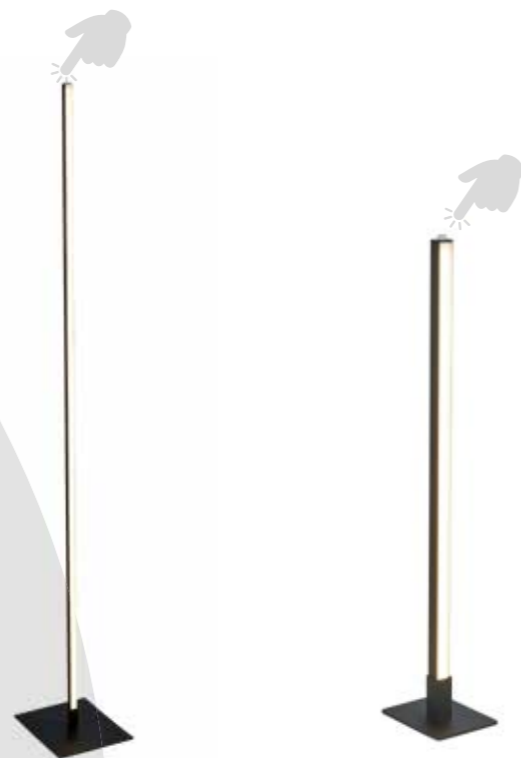

96382-1BK
EU96382-1BK
TRIBECA Table Lamp
Black Metal & Opal Diffuser

96383-1BK
EU96383-1BK
TRIBECA Floor Lamp
Black Metal & Opal Diffuser

H150 x W20 x L24cm