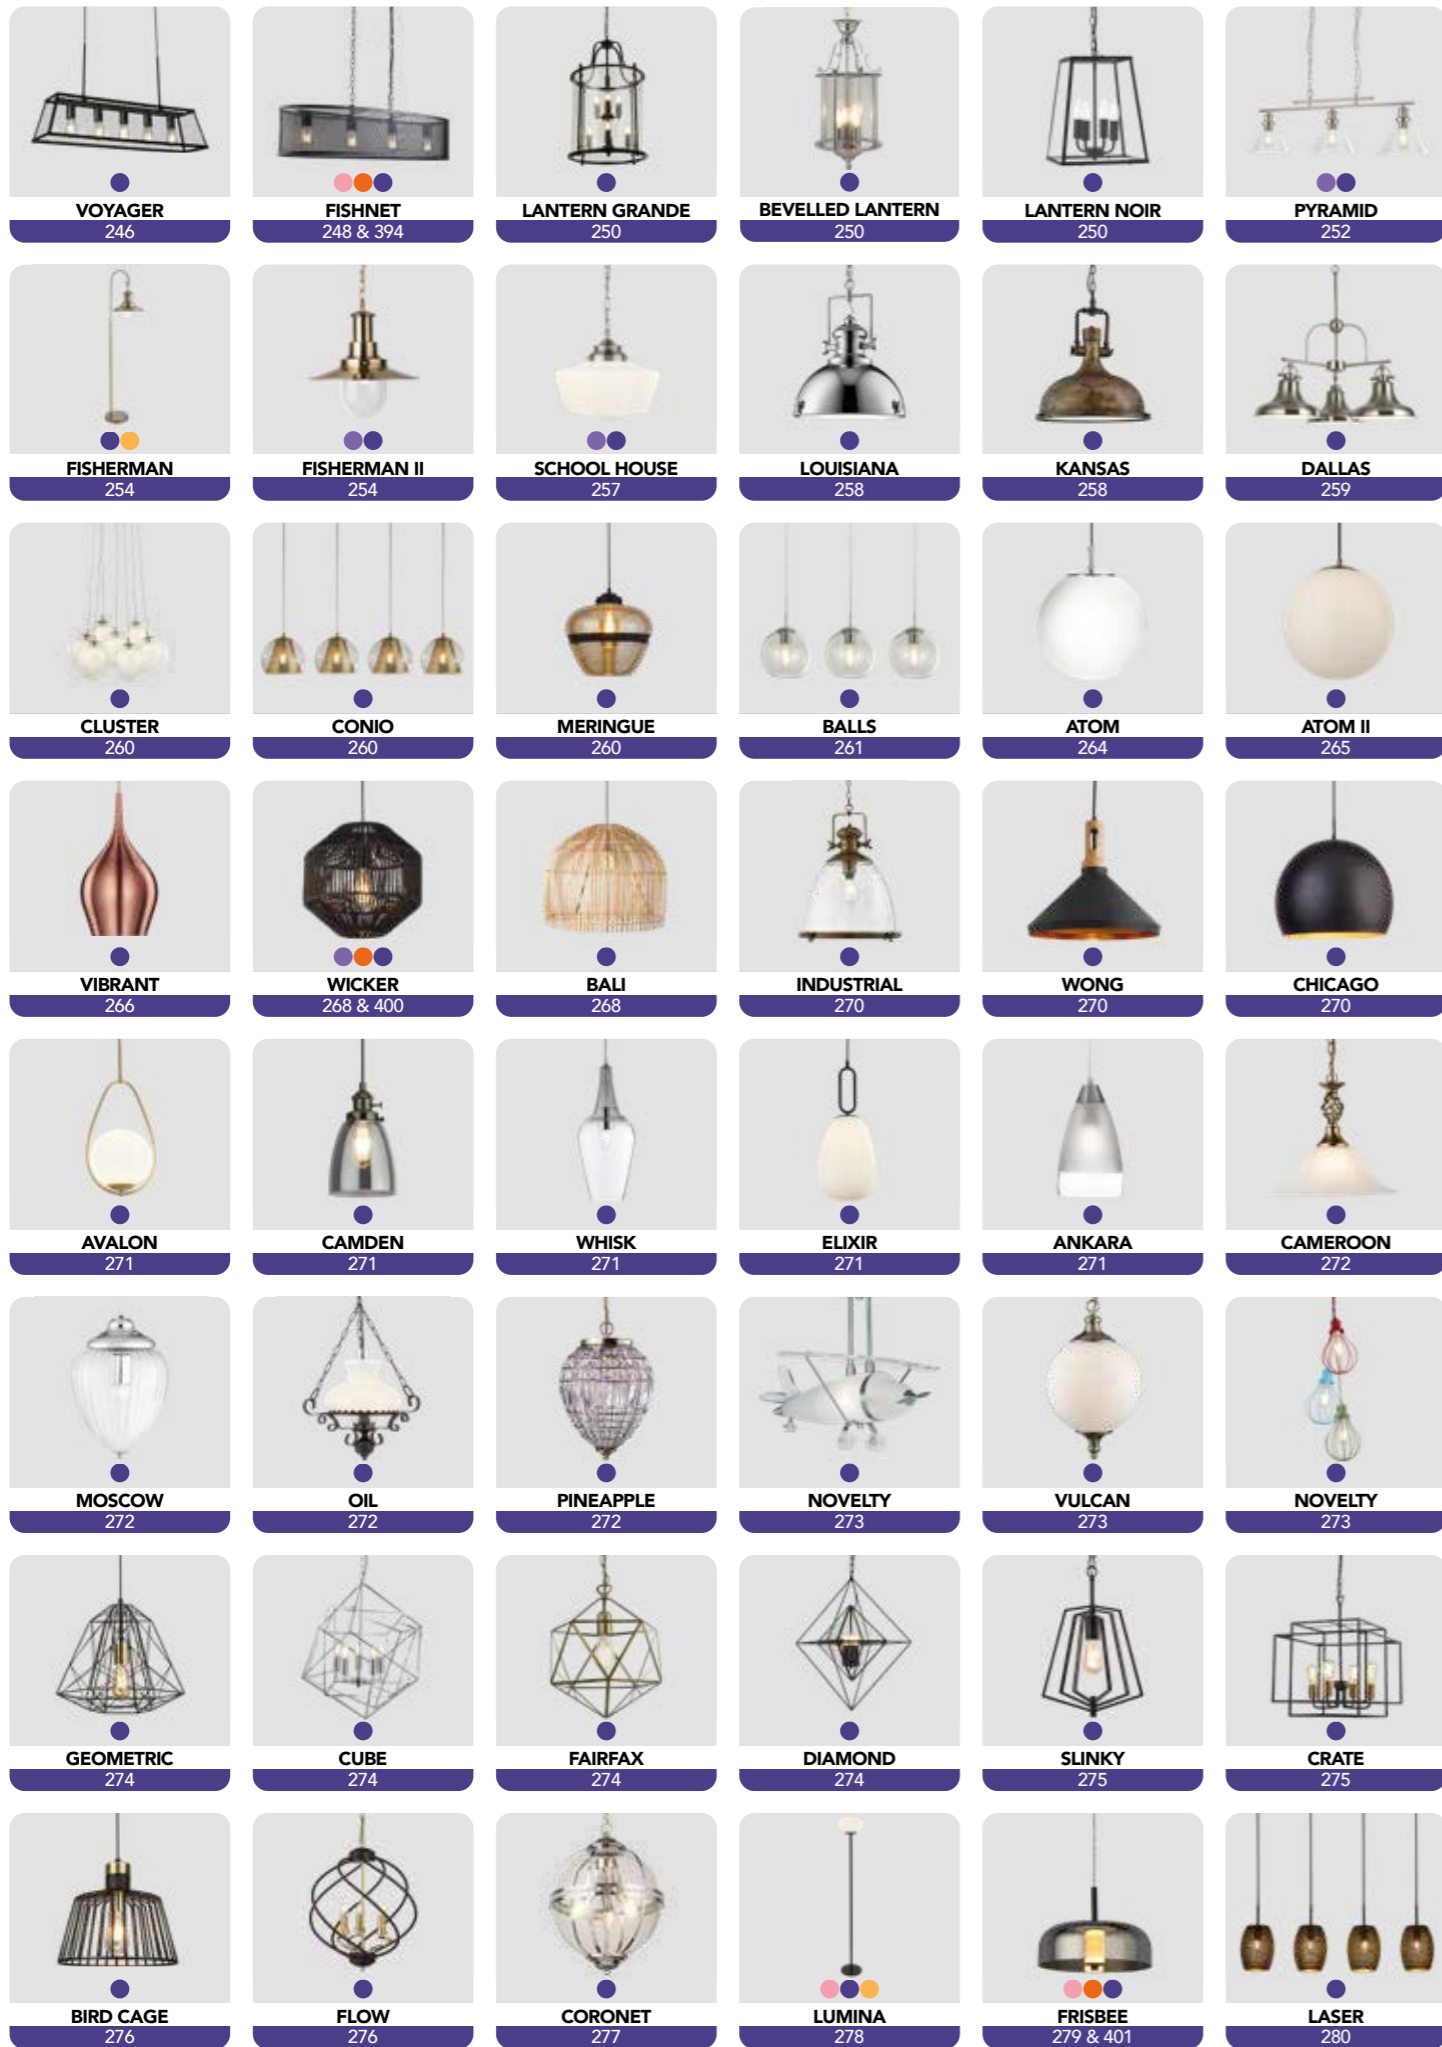

searchlight

Collection 23/24

[www.searchlightelectric.com](http://www.searchlightelectric.com)

searchlight

23/24

Find out more about  
this Gesture Control  
product range  
On pages 98 & 99.

## Table of Contents

Decorative	14 - 153
Crystal	154 - 239
Pendants	240 - 291
Spotlights	292 - 307
Bathroom	308 - 327
Flush	328 - 337
Wall Lights	337 - 351
Table Lamps	352 - 372
Floor Lamps	373 - 387
Table & Floor	388 - 411
Outdoor	412 - 451
Lamps & Suspensions	452 - 455
Icons & Index, Spare Shades & Translations	456 - 467

The **Solid Colour** behind the page number relates to the main product category.

The **Small Solid Dots** above the page number indicate there are matching items in other categories:

-  **Decorative**
-  **Crystal**
-  **Pendants**
-  **Spotlights**
-  **Bathroom**
-  **Flush**
-  **Wall Light**
-  **Table Lamps**
-  **Table & Floor**
-  **Floor Lamps**
-  **Outdoor**
-  **Lamps & Suspensions**