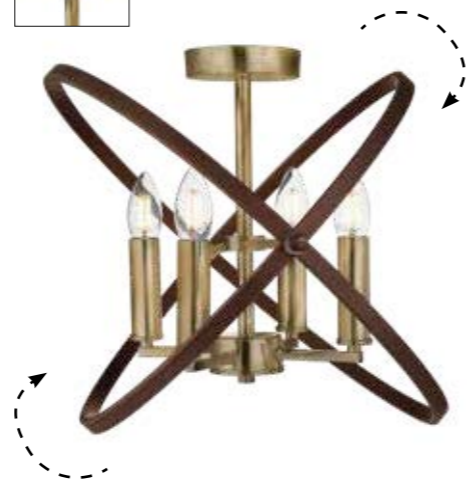

H16 x W26cm

**1065-5CU**  
**OLIVIA 5Lt Pendant**  
 Antique Copper Metal with Black Braided Cable

H39 x Ø49cm

**1068-8CU**  
**OLIVIA 8Lt Pendant**  
 Antique Copper Metal with Black Braided Cable

H43 x Ø70cm

**8246-6BZ**  
HOOPLA 6Lt Pendant  
Bronze & Brown Metal

TH150 x H60 x W61 x L62cm

**8344-4BZ**  
HOOPLA 4Lt Semi-Flush  
Bronze & Brown Metal

H33 x W45 x L45cm

**8344-4PW**  
HOOPLA 4Lt Semi-Flush  
Pewter & Black Metal