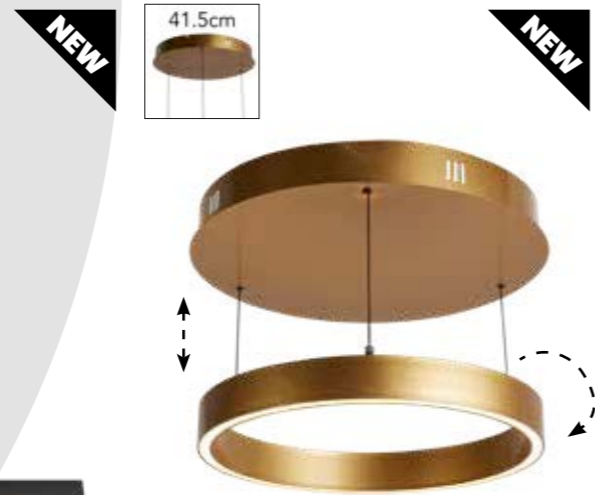

30410GO
LAYLA Gesture Control Pendant
Gold Metal & Opal Acrylic

TH190 x H13 x Ø44cm