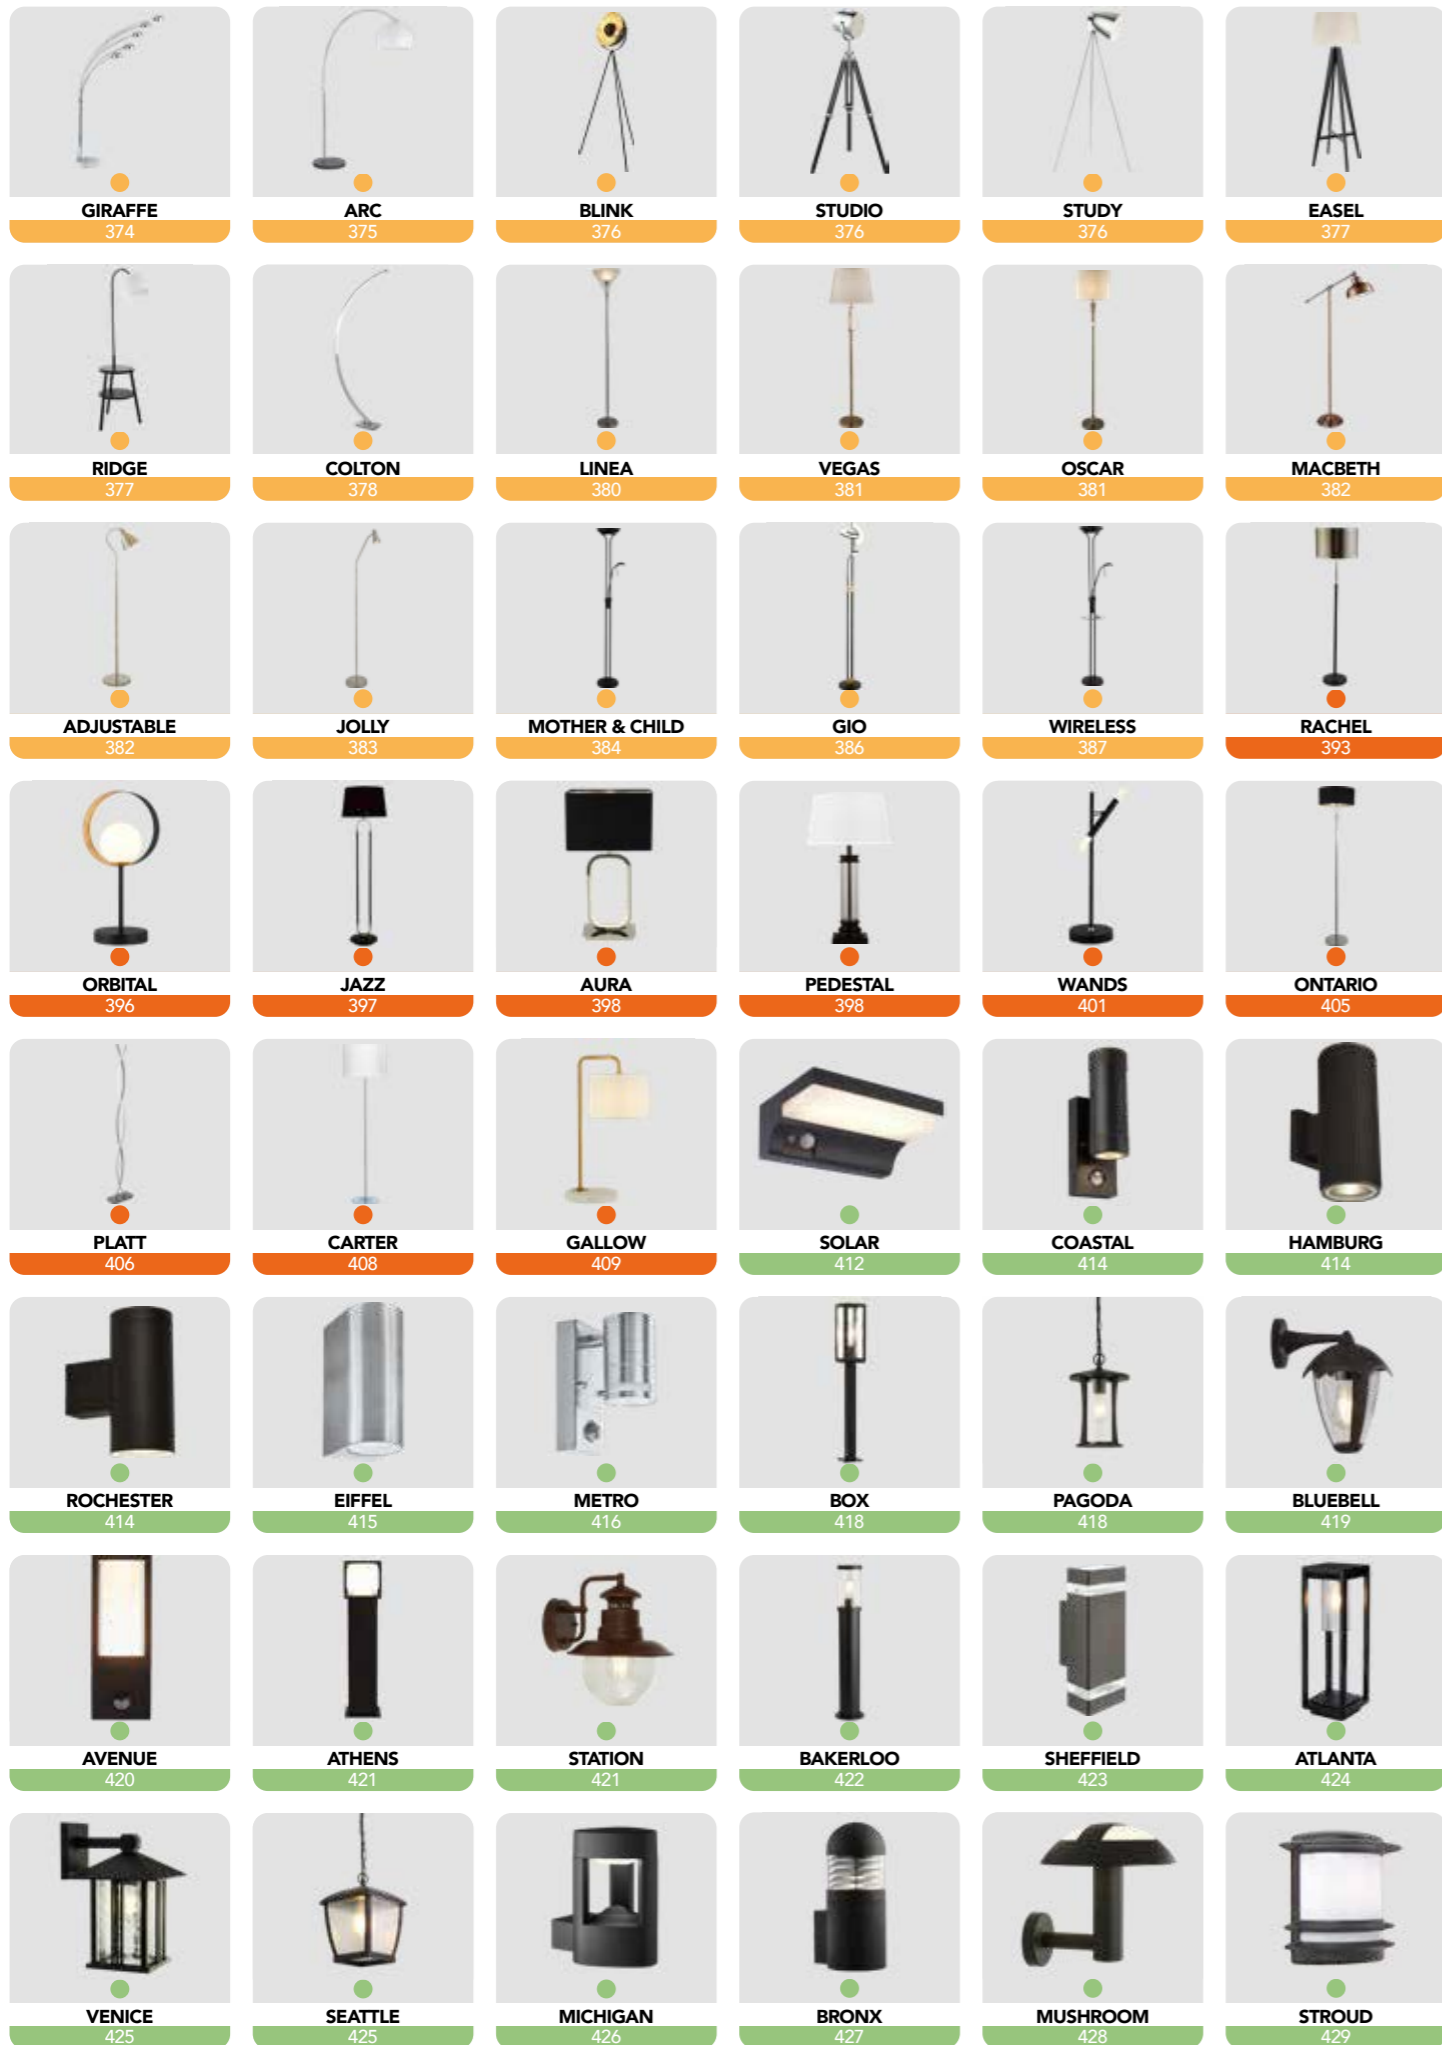

The **Solid Colour** behind the page number relates to the main product category.

The **Small Solid Dots** above the page number indicate there are matching items in other categories:

-  **Decorative**
-  **Crystal**
-  **Pendants**
-  **Spotlights**
-  **Bathroom**
-  **Flush**
-  **Wall Light**
-  **Table Lamps**
-  **Table & Floor**
-  **Floor Lamps**
-  **Outdoor**
-  **Lamps & Suspensions**