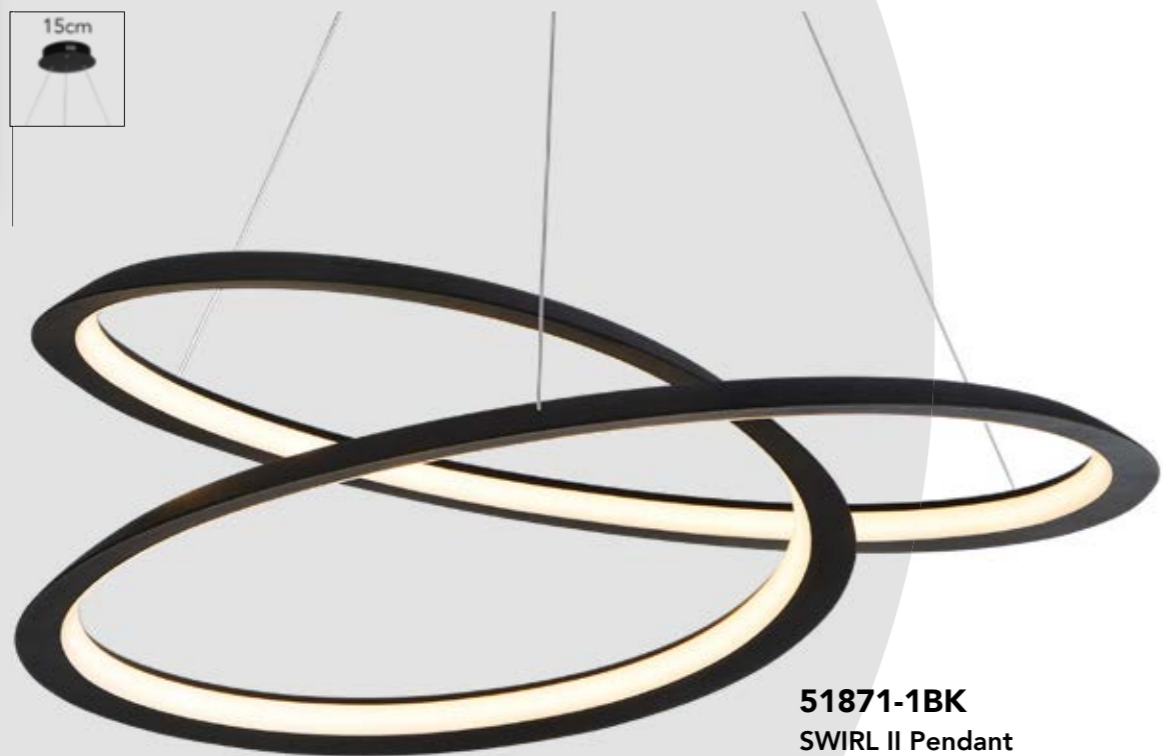

**2811RU**  
**RIBBON Wall Light**  
 Rustic Metal & Opal Acrylic

H38 x W22cm

**2813RU**  
**EU2813RU**  
**RIBBON Floor Lamp**  
 Rustic Metal & Opal Acrylic

H161 x Ø25cm

**2814RU**  
**RIBBON Flush**  
 Rustic Metal & Opal Acrylic

H26 x W21 x L78cm

**2812RU**  
**EU2812RU**  
**RIBBON Table Lamp**  
 Rustic Metal & Opal Acrylic

H48 x Ø22cm

**51871-1BK**  
**SWIRL II Pendant**  
 Sand Black Metal & Opal Silicon

TH120 x H19 x Ø60cm

**8761GO**  
**FLOAT Pendant**  
 Gold Leaf Metal & Opal Polycarbonate