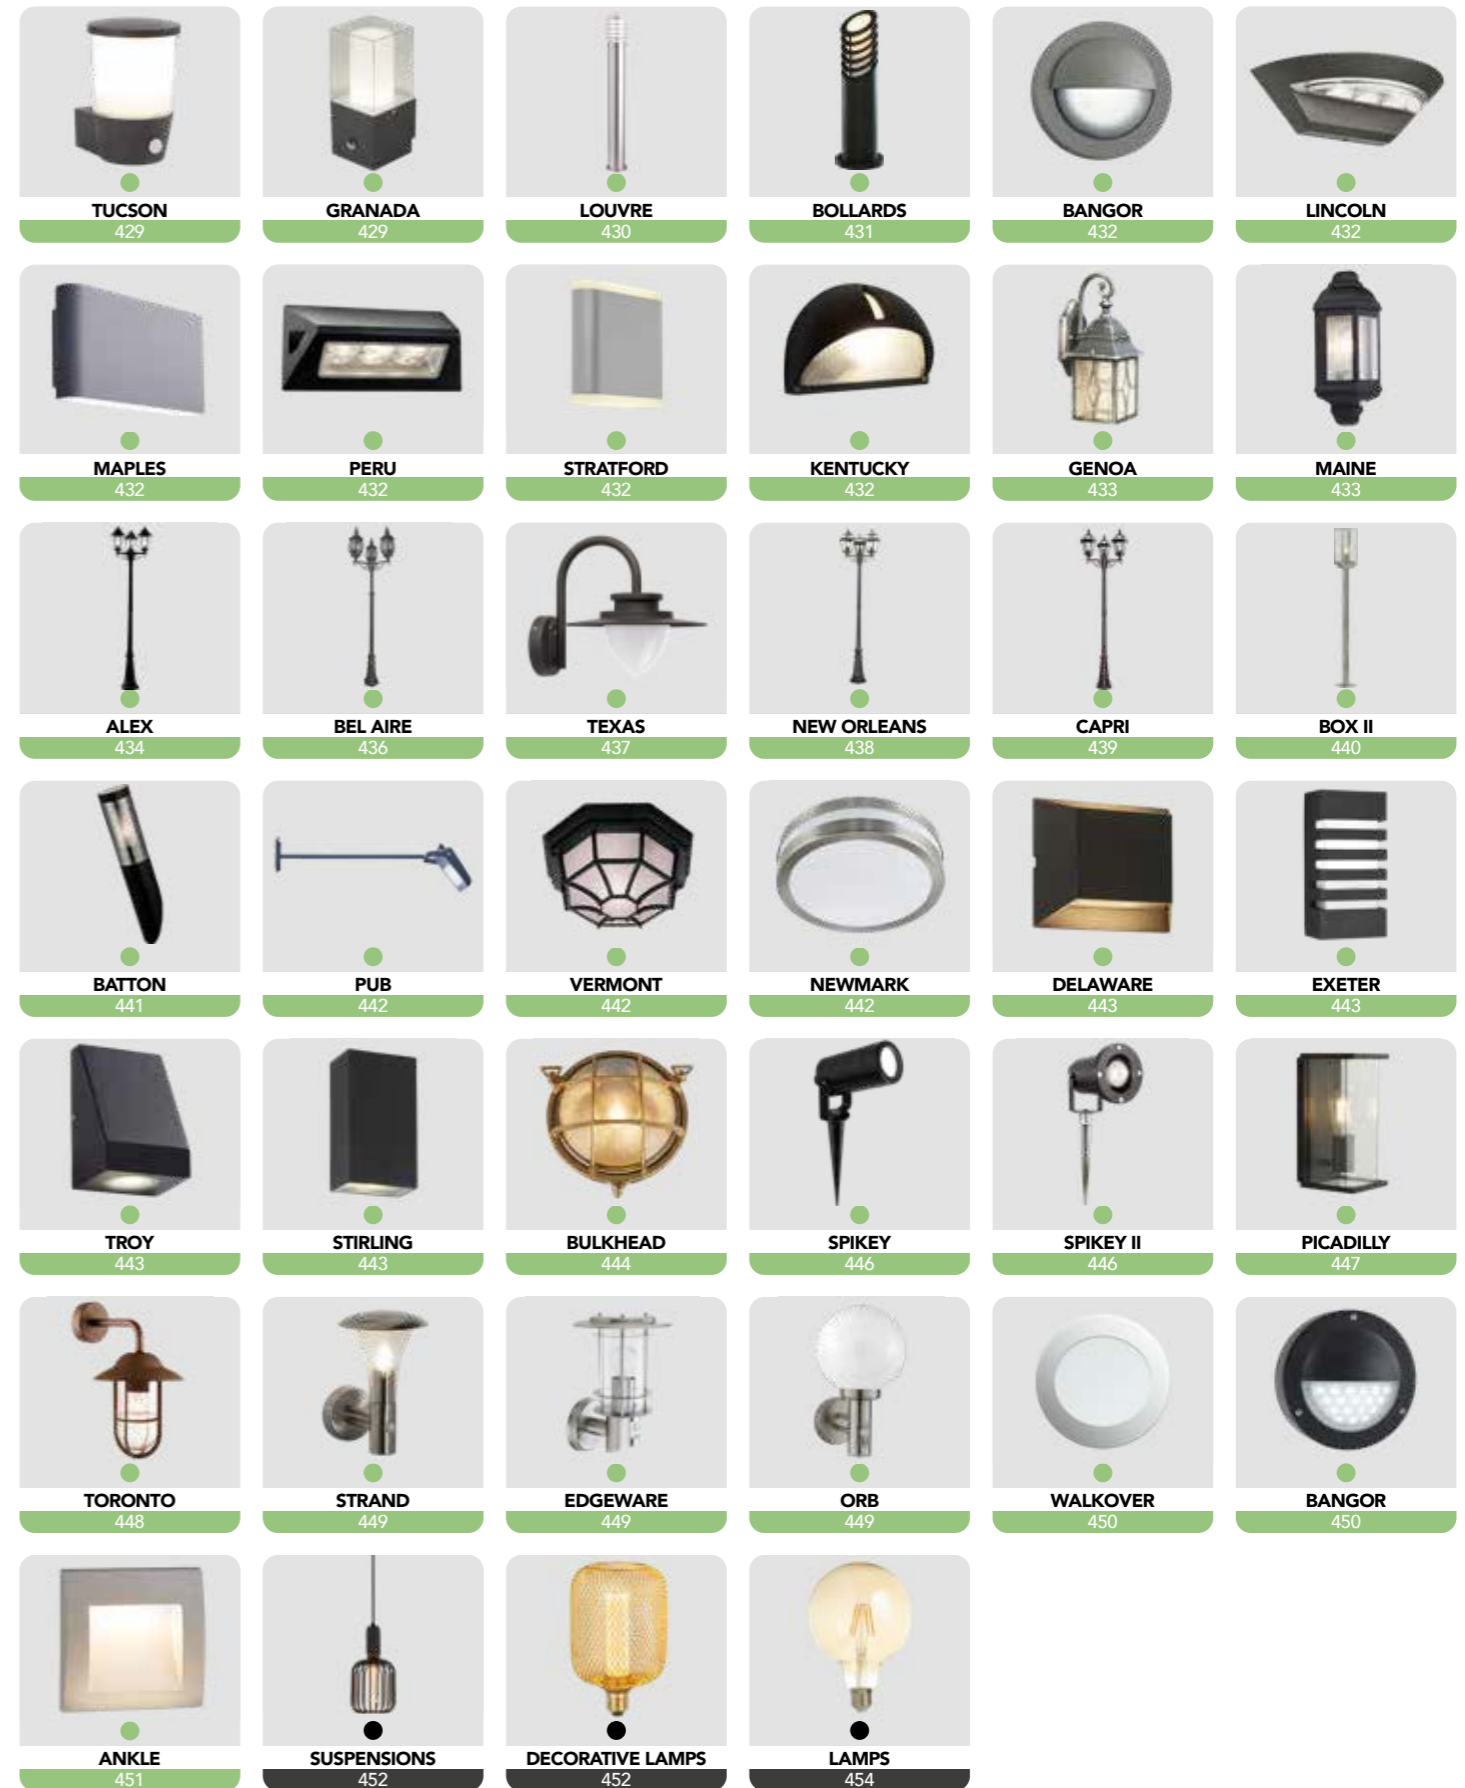

## Table of Contents

Decorative	14 - 153
Crystal	154 - 239
Pendants	240 - 291
Spotlights	292 - 307
Bathroom	308 - 327
Flush	328 - 337
Wall Lights	337 - 351
Table Lamps	352 - 372
Floor Lamps	373 - 387
Table & Floor	388 - 411
Outdoor	412 - 451
Lamps & Suspensions	452 - 455
Icons & Index, Spare Shades & Translations	456 - 467

The **Solid Colour** behind the page number relates to the main product category.

The **Small Solid Dots** above the page number indicate there are matching items in other categories:

-  **Decorative**
-  **Crystal**
-  **Pendants**
-  **Spotlights**
-  **Bathroom**
-  **Flush**
-  **Wall Light**
-  **Table Lamps**
-  **Table & Floor**
-  **Floor Lamps**
-  **Outdoor**
-  **Lamps & Suspensions**