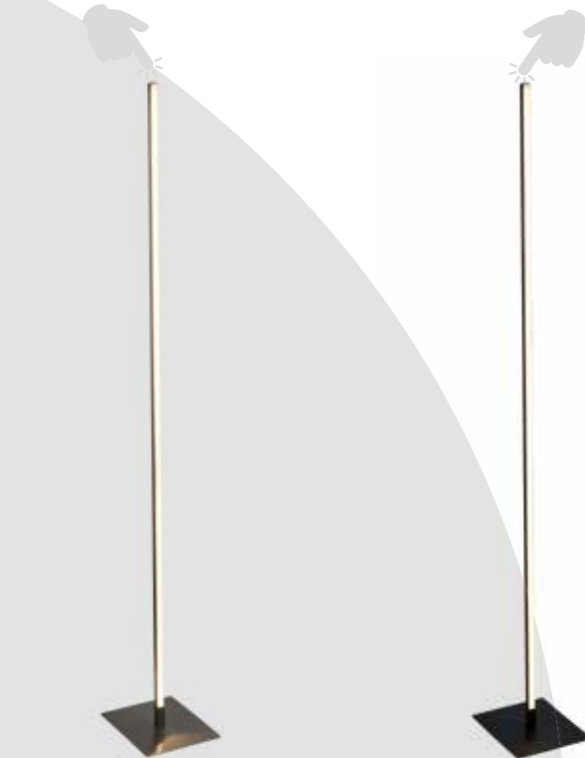

96383-1BK
EU96383-1BK
TRIBECA Floor Lamp
Black Metal & Opal Diffuser

96383-1SS
EU96383-1SS
TRIBECA Floor Lamp
Satin Silver Metal & Opal Diffuser

H150 x W20 x L24cm