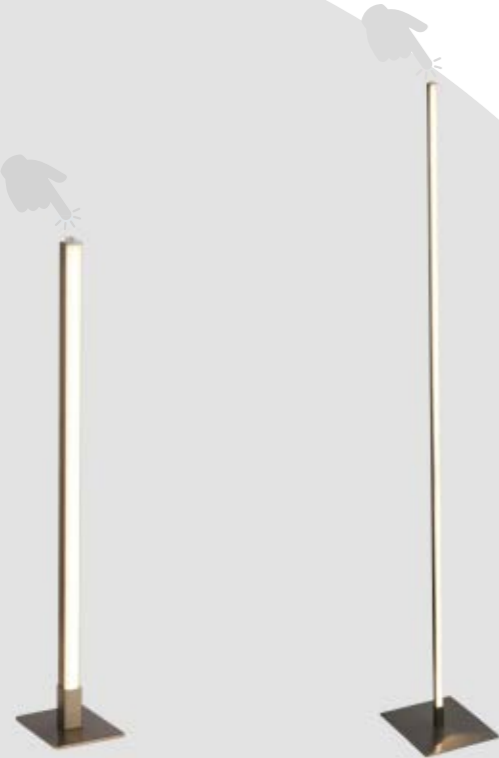

96383-1SS
EU96383-1SS
TRIBECA Floor Lamp
Satin Silver Metal & Opal Diffuser

96381-1SS
TRIBECA Bar Pendant
Satin Silver Metal & Opal Diffuser

TH120 x H7 x W8 x L119cm

TH120 x H7 x W8 x L119cm

96382-1SS
EU96382-1SS
TRIBECA Table Lamp
Satin Silver Metal & Opal Diffuser

H50 x W8 x L10cm