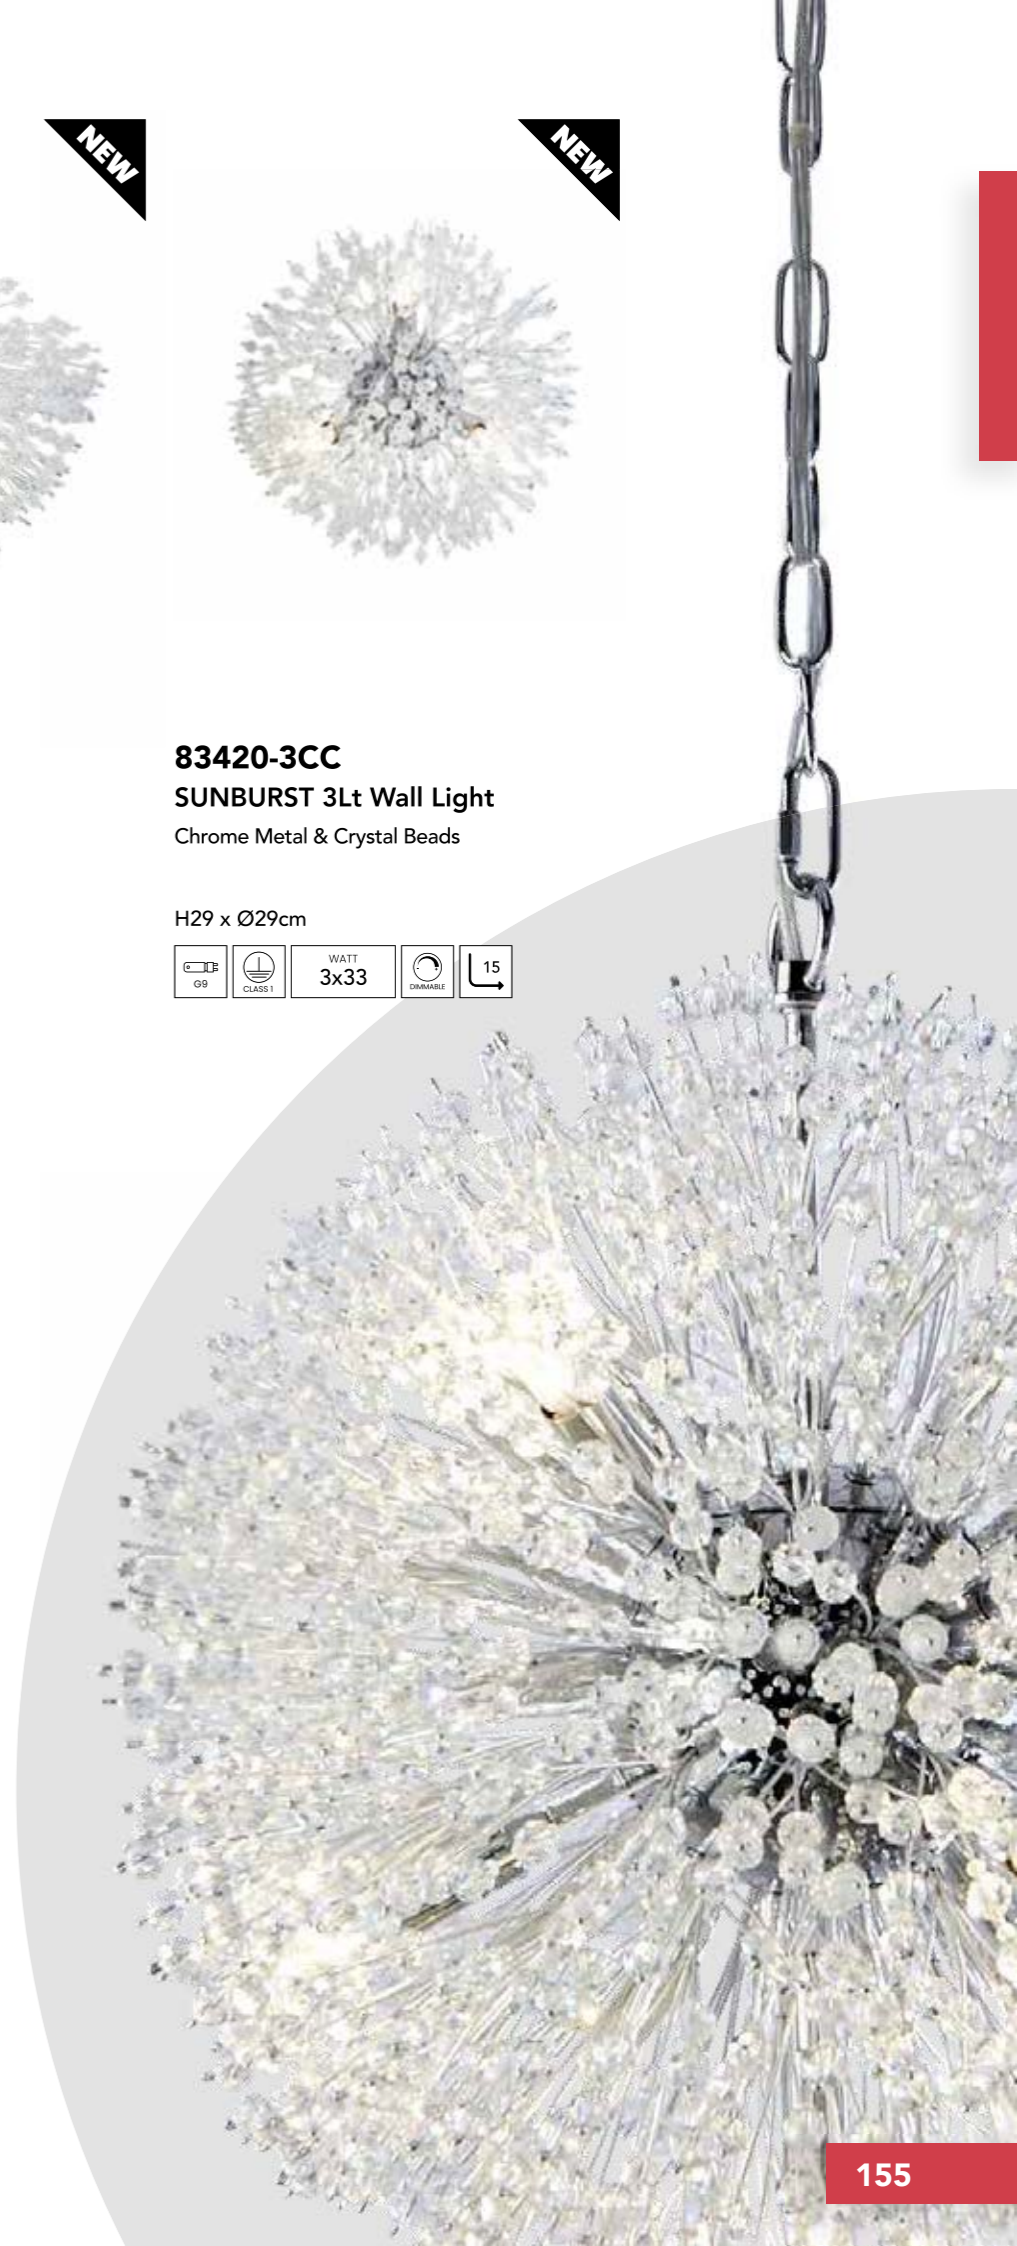

83420-3CC
SUNBURST 3Lt Wall Light
Chrome Metal & Crystal Beads