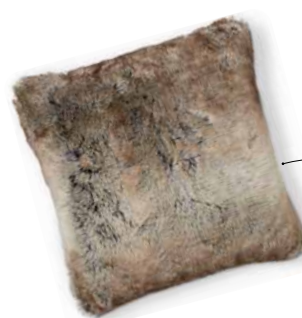

Cozy Cushion cover

Stormy		Size cm	Smoke
Cushion cover	☐	45x45	KF74598
Blanket	☐	120x180	KF720898

Cozy		Size cm	Nature
Cushion cover	☐	45x45	KF14512
Blanket	☐	120x180	KF120812