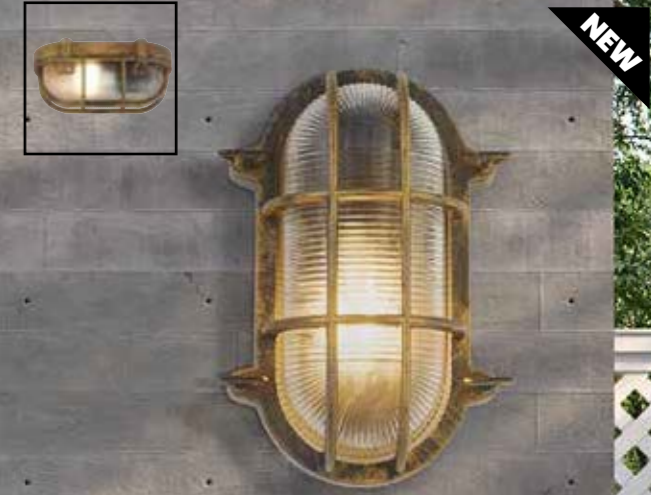

H11 x W7cm

“High quality, solid brass outdoor lights ideal for any wall or ceiling.”

NEW

20361PB
BULKHEAD Outdoor Wall/Ceiling Light
 Solid Brass Metal & Clear Ribbed Glass
 H23 x W11cm

NEW

61401BG
BULKHEAD Outdoor Wall/Ceiling Light
 Black Gold Aluminium & Clear Holophane Style Glass
 H27 x Ø27cm