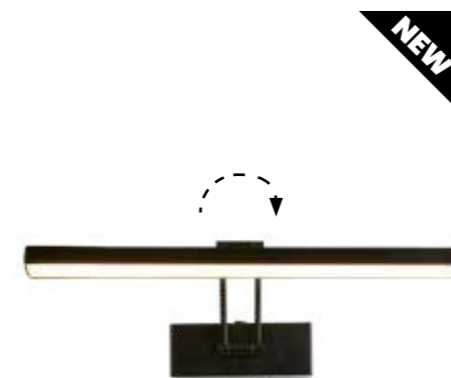

79824-40SB
CORFU Picture Light
Satin Brass Metal

H9 x L50cm

H9 x L50cm

H9 x L40cm

79825-40BK
RHODES Picture Light
Black Metal

H10 x L40cm

79825-40SB
RHODES Picture Light
Satin Brass Metal

H10 x L40cm

79825-60SB
RHODES Picture Light
Satin Brass Metal

H10 x L60cm

5551-70SB
BILBAO Picture Light

Satin Brass Metal

H11 x L70cm

5551-70BG
BILBAO Picture Light

Black & Brushed Gold Metal

H11 x L70cm