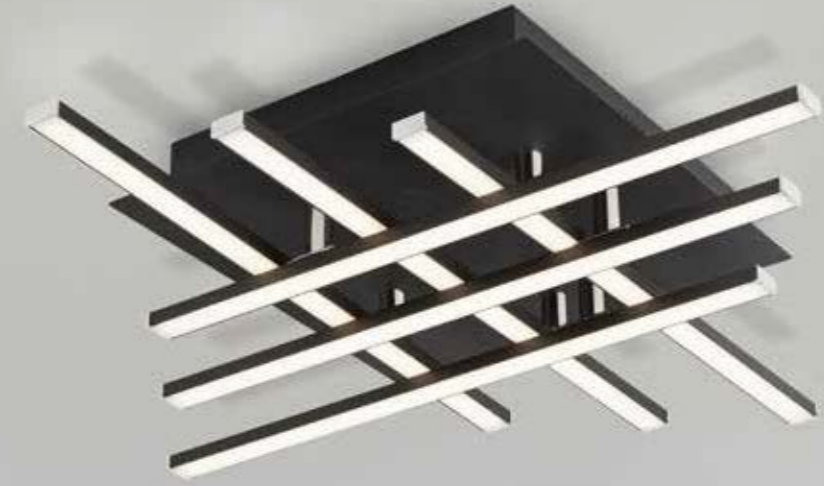

H8 x Ø44cm

9926-6SS
CIRCUIT 6Lt Flush
Satin Silver Metal

H12 x W32 x L70cm

99210-10SS
CIRCUIT 10Lt Flush
Satin Silver Metal

H12 x W52 x L82cm

696-6BK
MATRIX 6Lt Flush
Black Metal & Opal Glass

H9 x W46 x L46cm