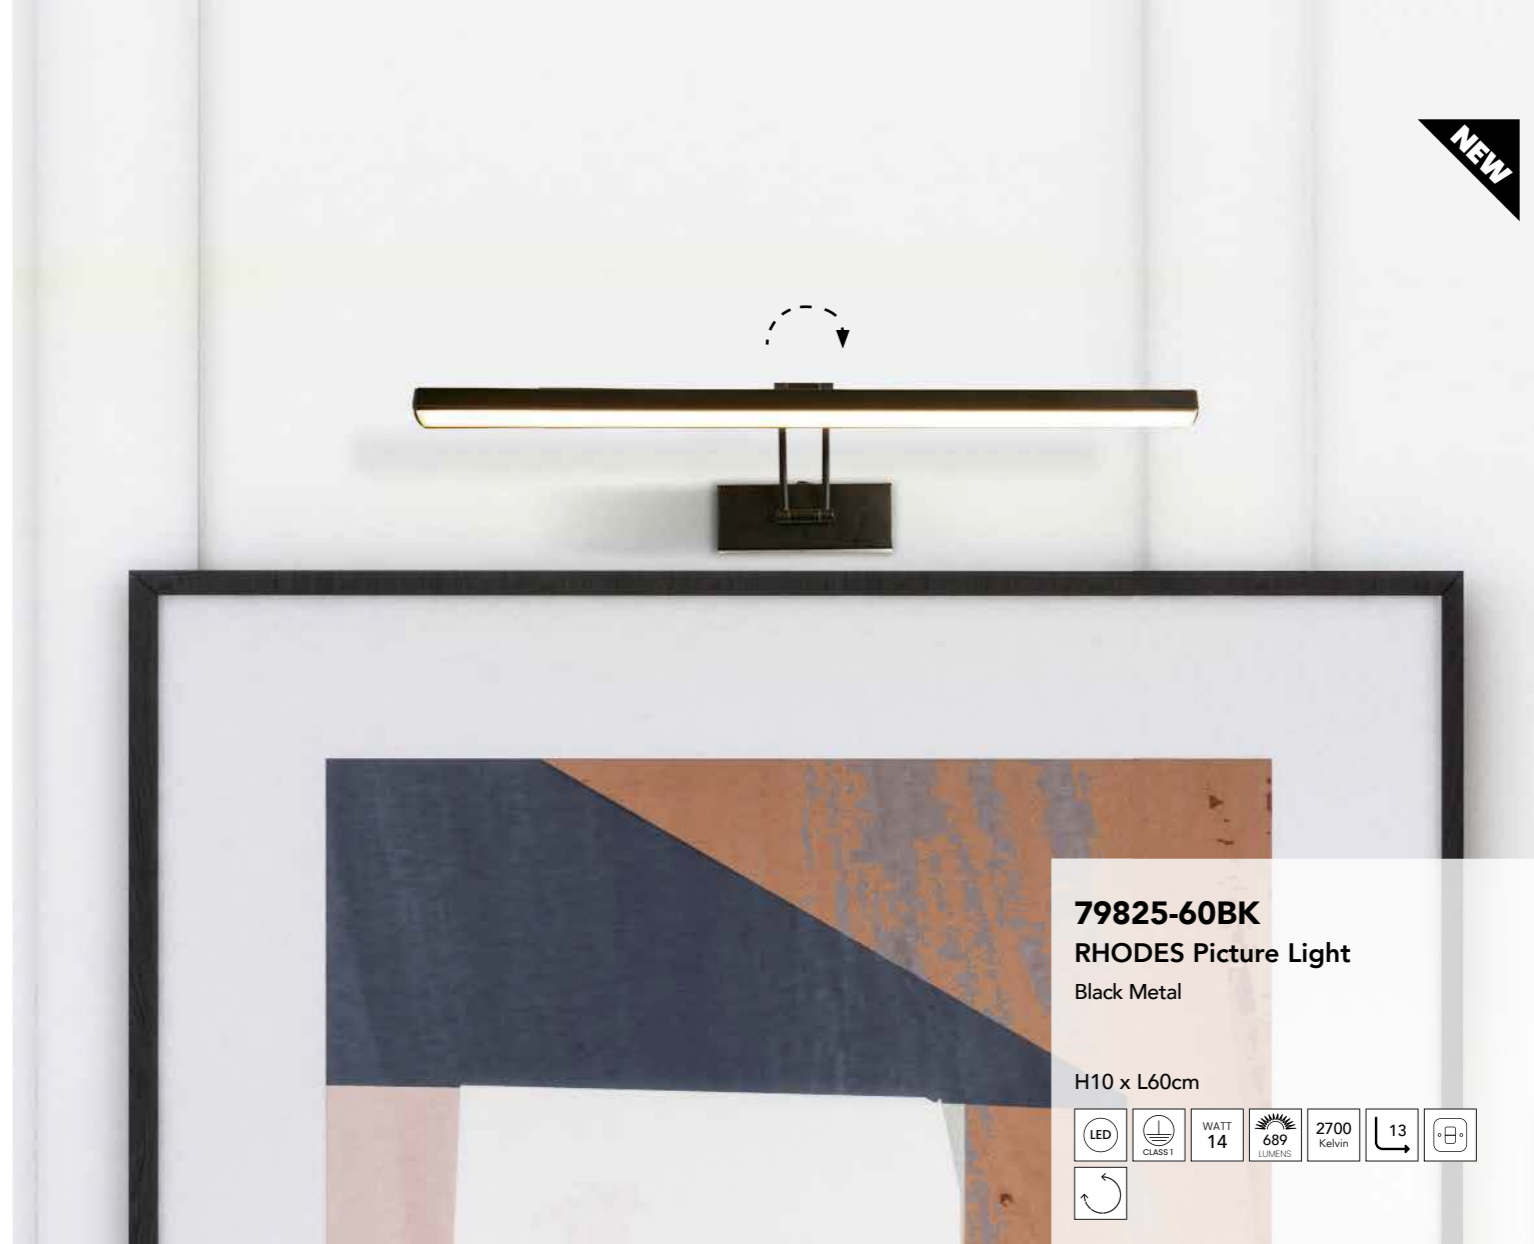

79824-40BK
CORFU Picture Light
Black Metal

H9 x L40cm

H9 x L40cm

H9 x L40cm

79825-60BK
RHODES Picture Light
Black Metal

H10 x L60cm

79822-50SS
SANTORINI Picture Light
Satin Silver & Polished Chrome Metal

79822-50SB
SANTORINI Picture Light
Satin Brass & Polished Brass Metal

79824-40SB
CORFU Picture Light
Satin Brass Metal

H9 x L50cm

H9 x L50cm

H9 x L40cm

79825-40BK
RHODES Picture Light
Black Metal

H10 x L40cm

79825-40SB
RHODES Picture Light
Satin Brass Metal

H10 x L40cm

79825-60SB
RHODES Picture Light
Satin Brass Metal

H10 x L60cm

5551-70SB
BILBAO Picture Light

Satin Brass Metal

H11 x L70cm

5551-70BG
BILBAO Picture Light

Black & Brushed Gold Metal

H11 x L70cm