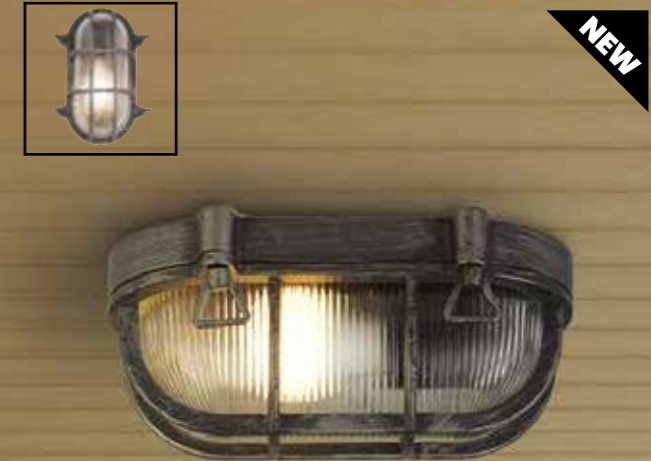

“High quality, solid brass outdoor lights ideal for any wall or ceiling.”

NEW

NEW

NEW

NEW

NEW

NEW