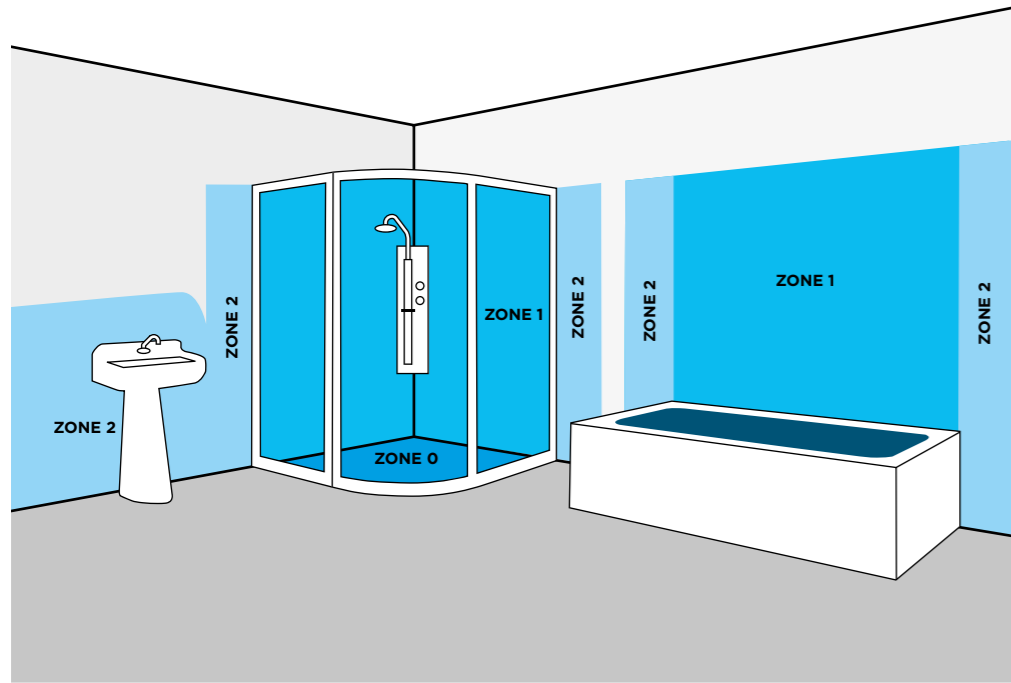

IP Rating = Ingress Protection Rating

Zone 0
Inside the bath or shower. IP rating must protect against immersion/total immersion in water (IPX7/IP67).

Zone 1
Above the bath or shower to a height of 2.25m. IP rating must protect against water spray from all directions (IPX4/IP44).

Zone 2
This is the area stretching to 0.6m outside of the bath or shower. IP rating must protect against water spray from all directions (IPX4/IP44).

Outside Zone
Outside Zones - (Previously Zone 3, which was removed under the 17th Edition Wiring Regulations 857671) No IP Rating required.

IP Ratings Explained

1	Protected against solid objects over 50mm, e.g. accidental touch by hands.	1	Protected against vertically falling drops of water, e.g. condensation.
2	Protected against solid objects over 12mm, e.g. fingers.	2	Protected against direct sprays of water up to 15 degrees from the vertical.
3	Protected against solid objects over 2.5mm, e.g. tools & wires.	3	Protected against direct sprays of water up to 60 degrees from the vertical.
4	Protected against solid objects over 1mm, e.g. wires & nails.	4	Protected against water splashed from all directions, limited ingress permitted.
5	Protected against dust limited ingress, no harmful deposits.	5	Protected against low pressure jets of water from all directions, limited ingress permitted.
6	Totally protected against dust.	6	Protected against strong jets of water, e.g. on ships deck, limited ingress permitted.
		7	Protected against the effects of temporary immersion between 15cm and 1m.
		8	Protected against long periods of immersion under pressure.

EXAMPLE: IP65
1st Digit: 6 (Totally protected against dust)
2nd Digit: 5 (Protected against low pressure jet of water from all directions, limited access permitted.)

Feature Icons

Class 1	G9	Dimmable The fitting can be dimmed using a suitable dimmer.	Demister
Class 2	GU10	Touch	Paintable
Class 3	Integrated LED	3 Stage Touch Dimmable	Motion Sensor The fitting has a built in motion sensor.
E27 GLS	MR16	Adjustable Arms Flexible fittings for maximum convenience.	Switched
E27 Golf Ball	R7S	Height Adjustable	USB Port
E27 Candle	Single Wattage	IP Rating	Weight
E14 Candle	Lamp Qty & Wattage	EU 2 Pin Plug	Wireless Charging
E14 Golf Ball	Kelvin Change	Projection	Coastal
E14 Pygmy	3000 Kelvins	+1 Meter Cable	3 Year Finish Guarantee
G4	3000 Lumens	Dusk Till Dawn Sensor	

Colour Temperature & Lumens

Colour temperature/Kelvin (K) is a measurement of the warmth or coolness of light.

The look and feel of a space can be greatly affected by colour temperature. Therefore, it is important to choose the right colour temperature based on the mood you want to create.

Based on the (K) numbered scale, the higher the colour temperature, the cooler, more energising light will be.

A lower colour temperature will produce a warmer, more relaxing glow. The colour temperature (K) should be considered carefully to satisfy a room's desired purpose, mood and style.