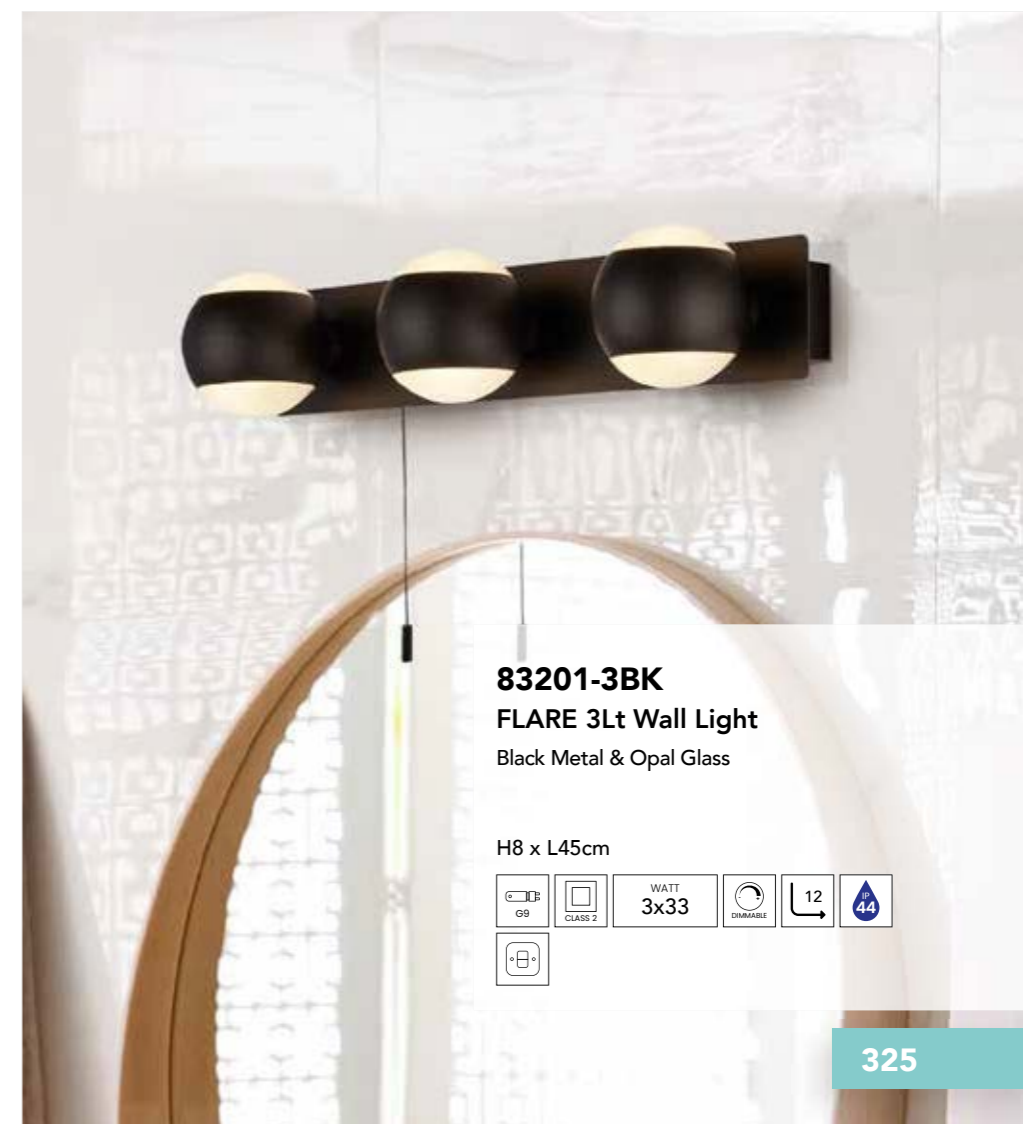

H43 x W9cm

93290-2BK
TUMBLER 2Lt Wall Light
 Black Metal & Clear Acrylic

H10 x W10cm

83201-3BK
FLARE 3Lt Wall Light
 Black Metal & Opal Glass

H8 x L45cm

11824
Bathroom Mirror with Swing Arm
Chrome Metal & Mirror