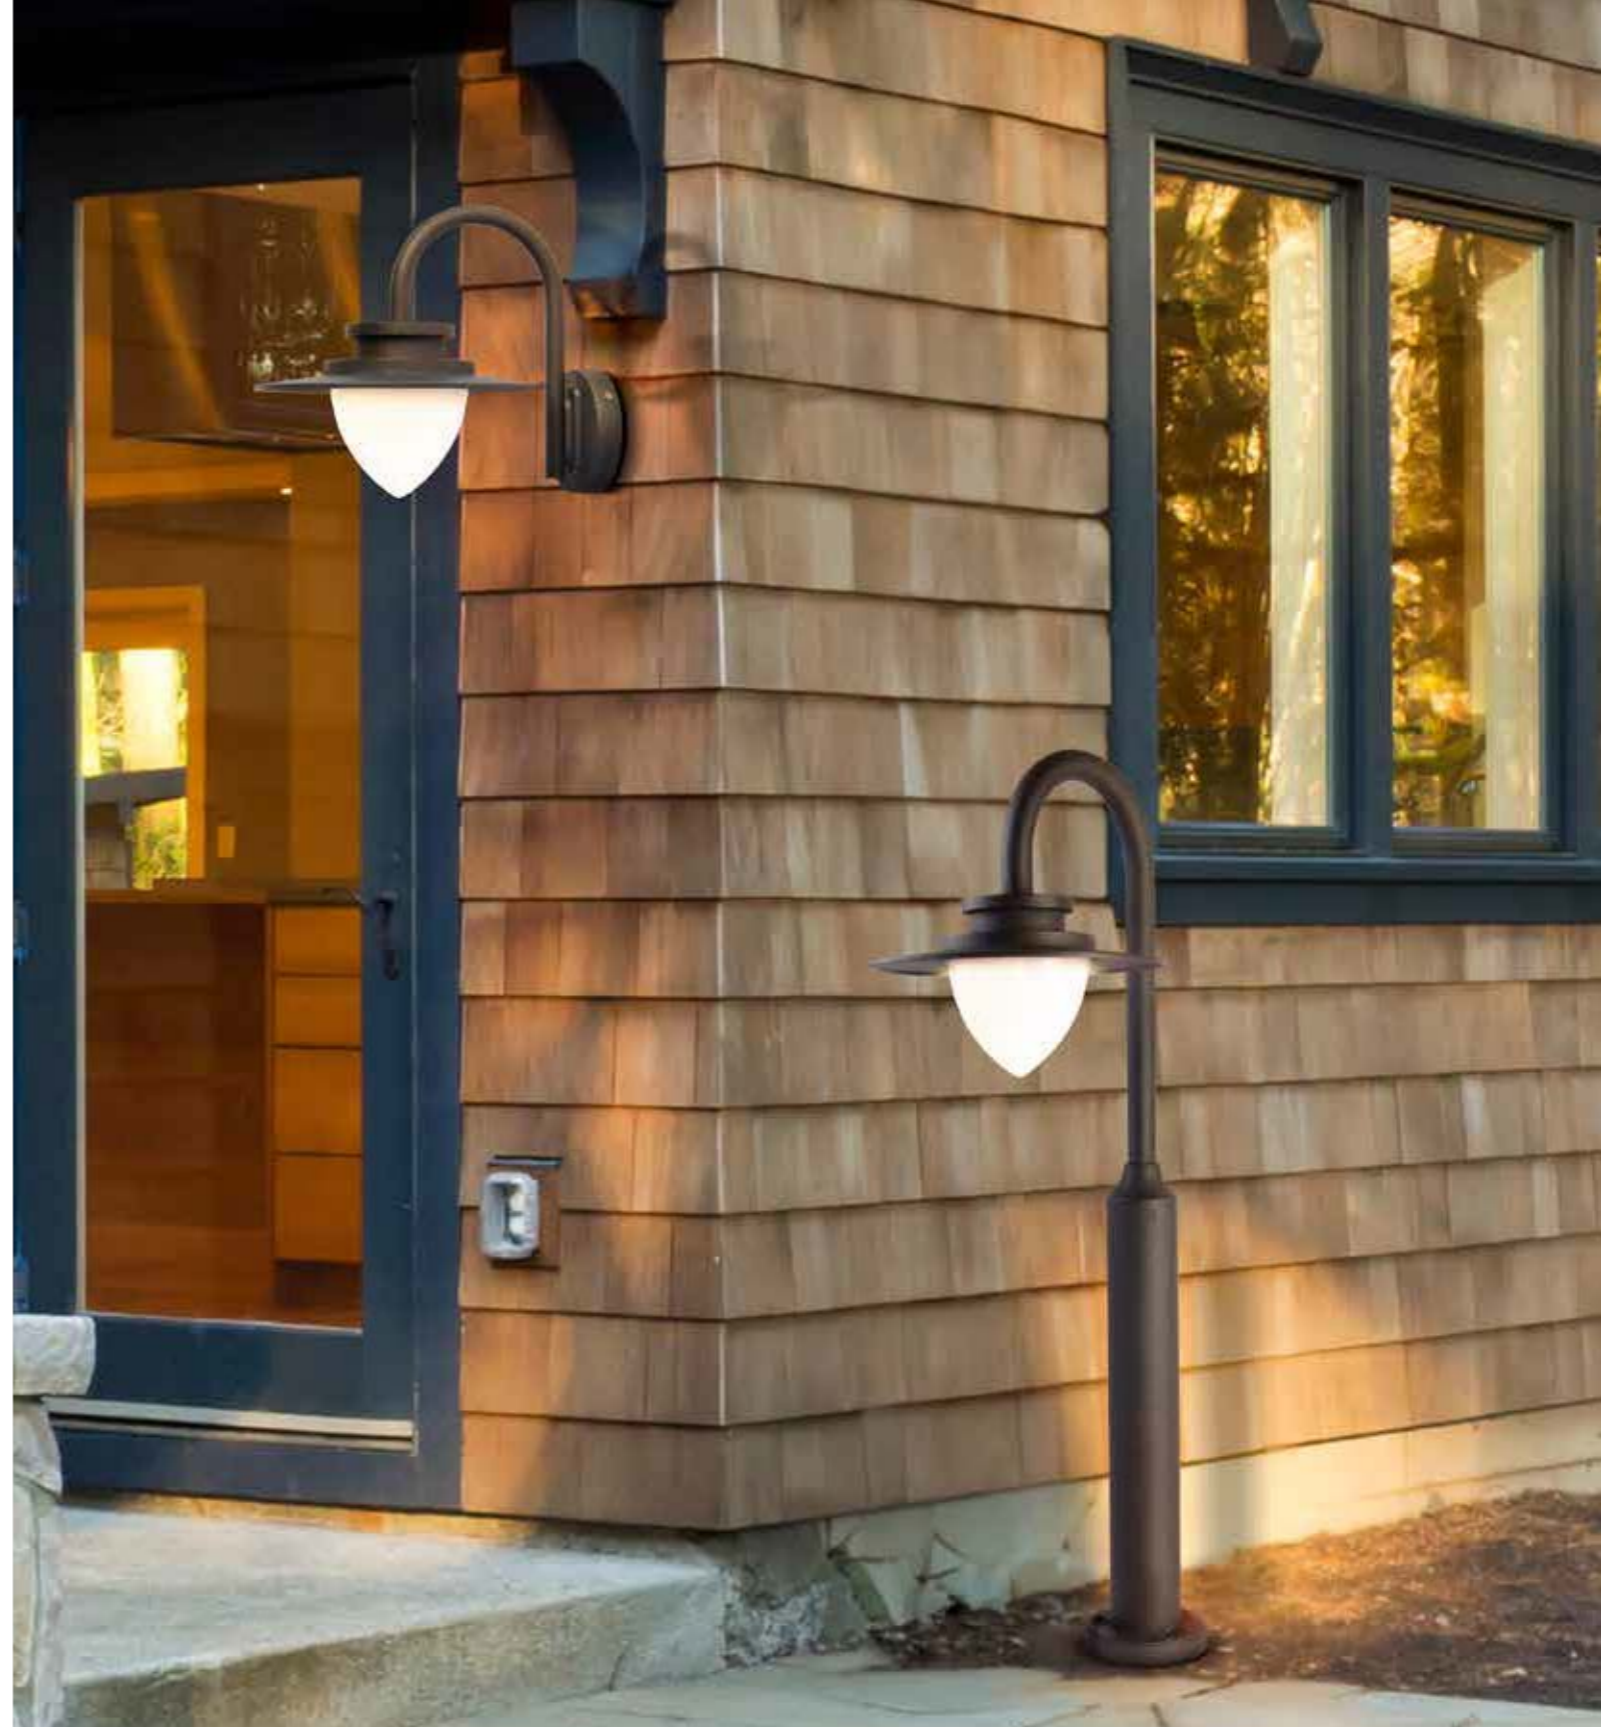

64981
TEXAS Outdoor Wall Light
Graphite Metal & Polycarbonate
Vandal Proof

H25 x W24cm

64982
TEXAS Outdoor Post
Graphite Metal & Polycarbonate
Vandal Proof

H80 x W24 x L34cm