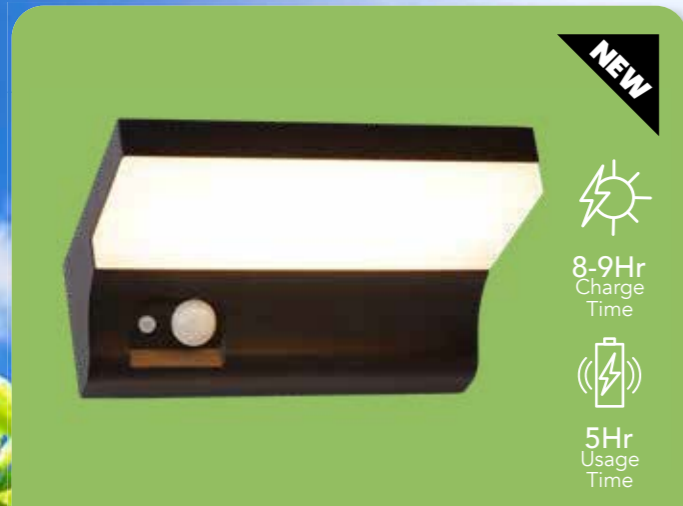

H150 x W39cm

H31 x W30cm

NEW SOLAR RANGE

Convert sunlight into energy with

ZERO

electricity used.

NEW

8-9Hr Charge Time
5Hr Usage Time