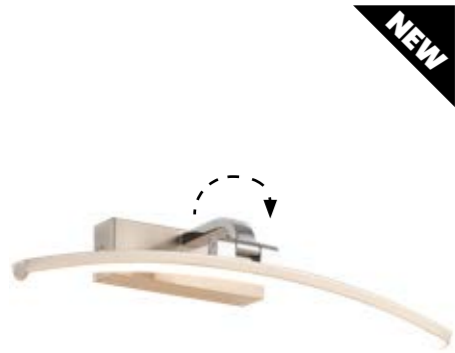

79821-40SS
SANTORINI Picture Light
Satin Silver & Polished Chrome Metal

79821-40SB
SANTORINI Picture Light
Satin Brass & Polished Brass Metal

79824-40BK
CORFU Picture Light
Black Metal

H9 x L40cm

H9 x L40cm

H9 x L40cm