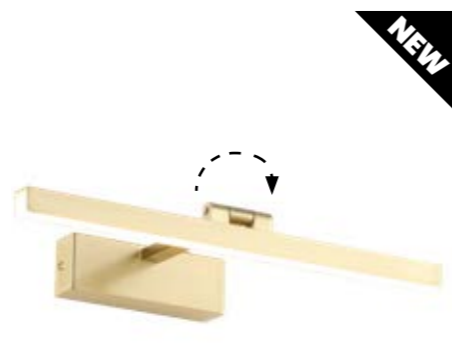

79824-40BK
CORFU Picture Light
Black Metal

H9 x L40cm

H9 x L40cm

H9 x L40cm

79825-60BK
RHODES Picture Light
Black Metal

H10 x L60cm

79822-50SS
SANTORINI Picture Light
Satin Silver & Polished Chrome Metal

79822-50SB
SANTORINI Picture Light
Satin Brass & Polished Brass Metal