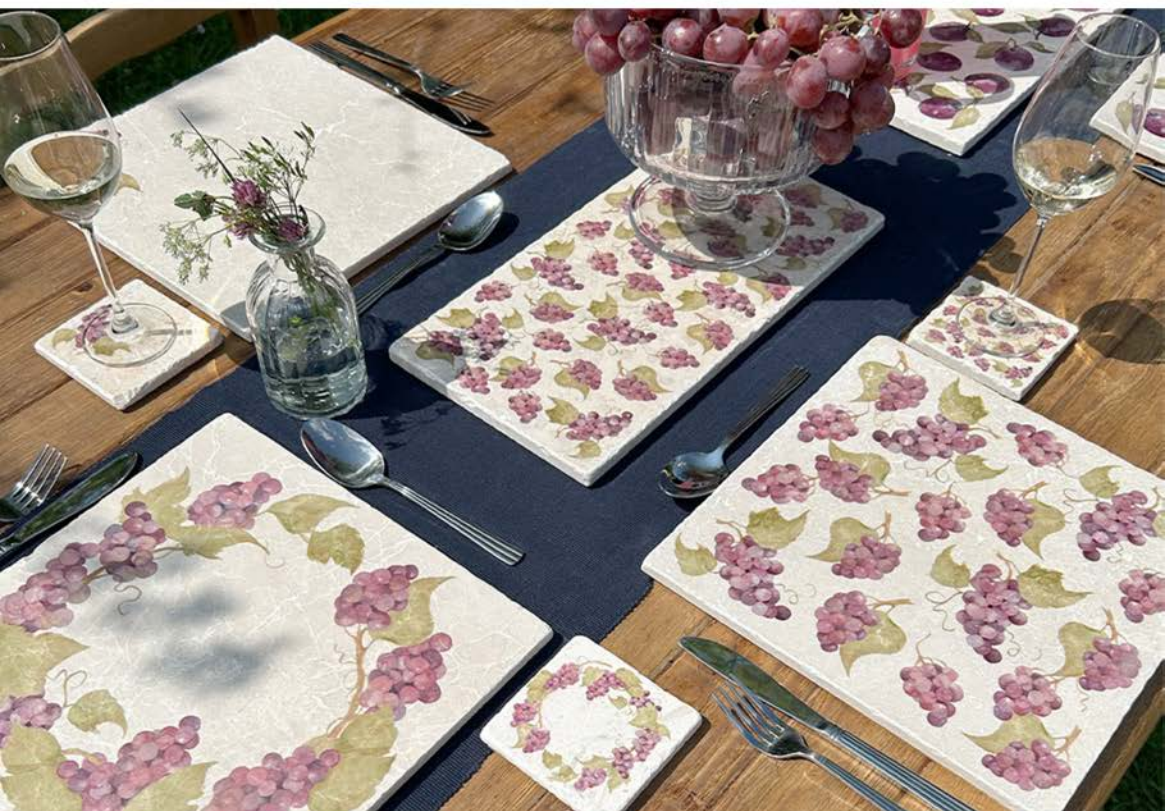

SKU: PORAS

SKU: WORAS

THE GRAPE VINE

A luscious pattern of grapes on the vine, inspired by sun-drenched Mediterranean vineyards. The perfect marble platter collection for serving cheese and wine.

COASTER (PAIR)