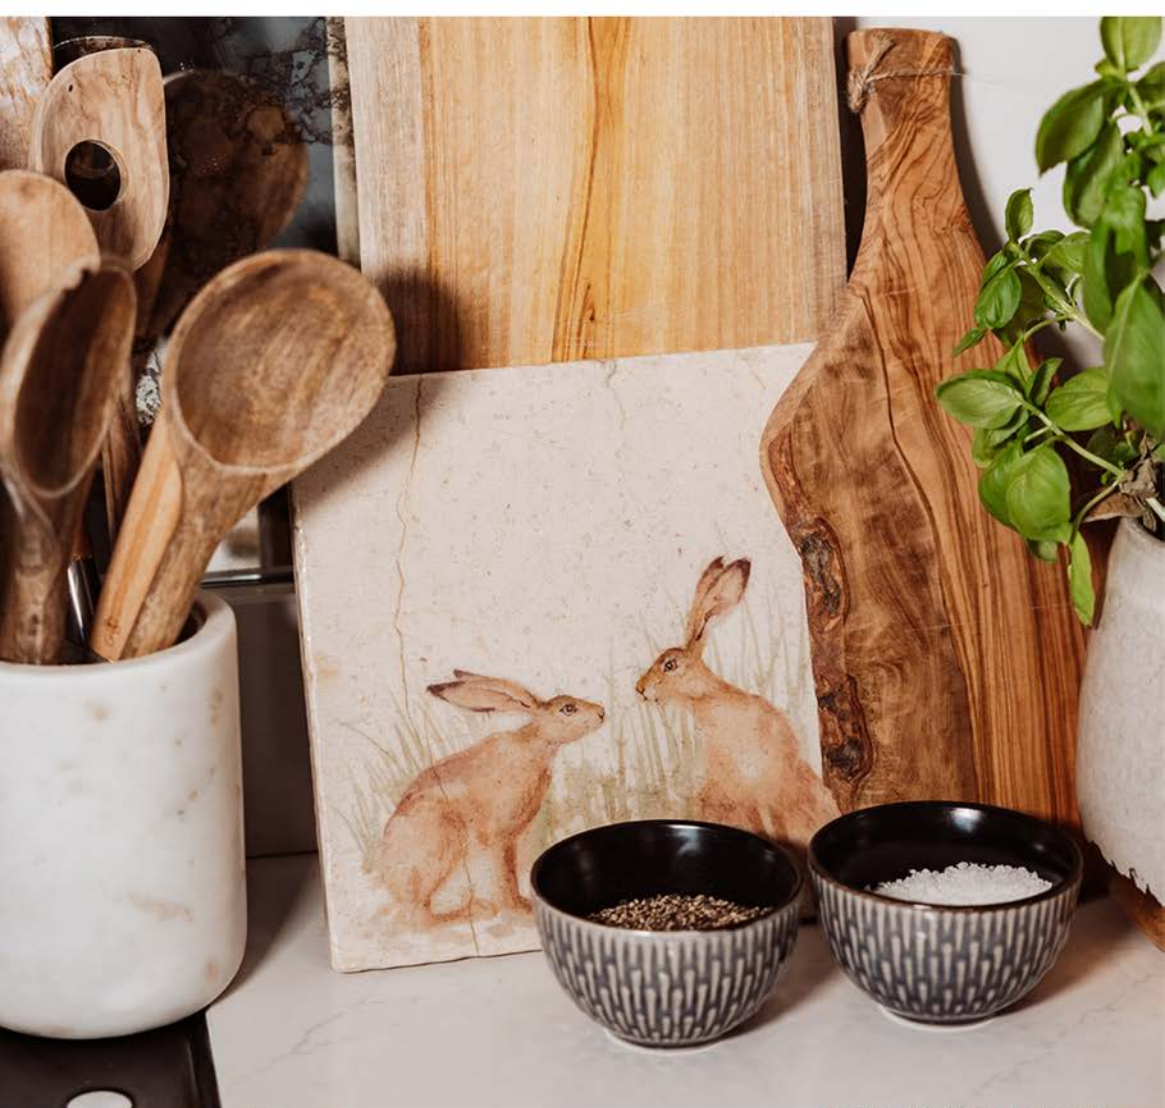

MEDIUM PLATTER SKU: SUFFM

LARGE PLATTER SKU: SUFFL

SHARING PLATTER SKU: SUFFS

DID YOU KNOW?

The name 'Punch' comes from old English, meaning a short person with a stout build, which describes the breed well.

THE INSPIRATION BEHIND THE HOPEFUL HARE...

This design was inspired by a hare couple that we spot frequently here at the farm, and they seem very much in love... We sometimes catch this cheeky pair hopping past the workshop, but not for long as they're very shy.