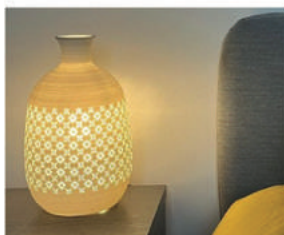

#### FEATURES

- 100% Porcelain
- Vase shaped design
- Flower-motif
- Exterior in an unglazed finish

**LP029**

*Round Jar Vase*

19 cm

**LP030**

*Jar Vase*

26 cm