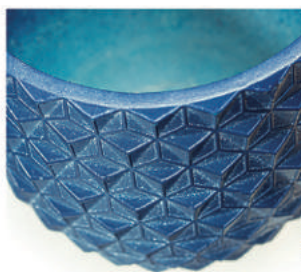

PLANT POTS

Ägg Dandelion Grey

12.5 cm

15.5 cm

TECHNICAL INFORMATION

- Cement
- Unique 3D motif designs of Dandelion & Pine
- 2 colours & sizes for each design
- NOT suitable for direct planting