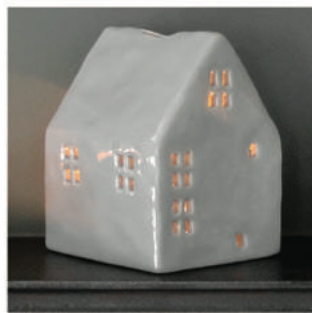

13 cm

**HA049**  
*Dark Grey C*

**NEW 2023**

**Houses**

**FEATURES**

- 100% Handcrafted in Porcelain
- Tealight holders inspired by an array of country houses with a minimalistic twist
- Glazed exterior with cut-out designs in 2 colours & sizes