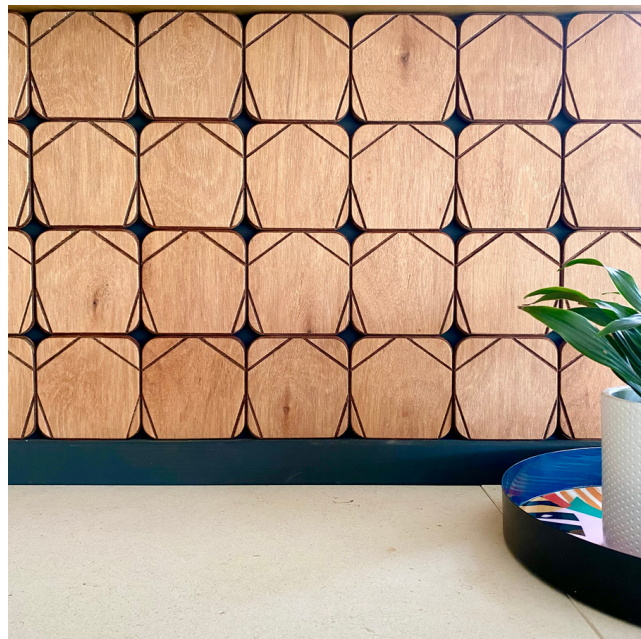

Material: Marine plywood and Formica

SQUARE 20 X 20 CM

Size: 20 x 20 cm

Height: 8.5 cm

Leg height: 25 cm

Material: Marine plywood and Formica

SQUARE 28 X 28 CM

Size: 28 x 28 cm

Height: 8.5 cm

Leg height: 25 cm

Material: Marine plywood and Formica

# HANDMADE WOODEN TILES

Semi-permanent tiles for walls.

Add a warm and inviting feel to any space.

Can be applied easily using a hot glue gun.

Made with eco friendly and sustainable material:  
Marine plywood.