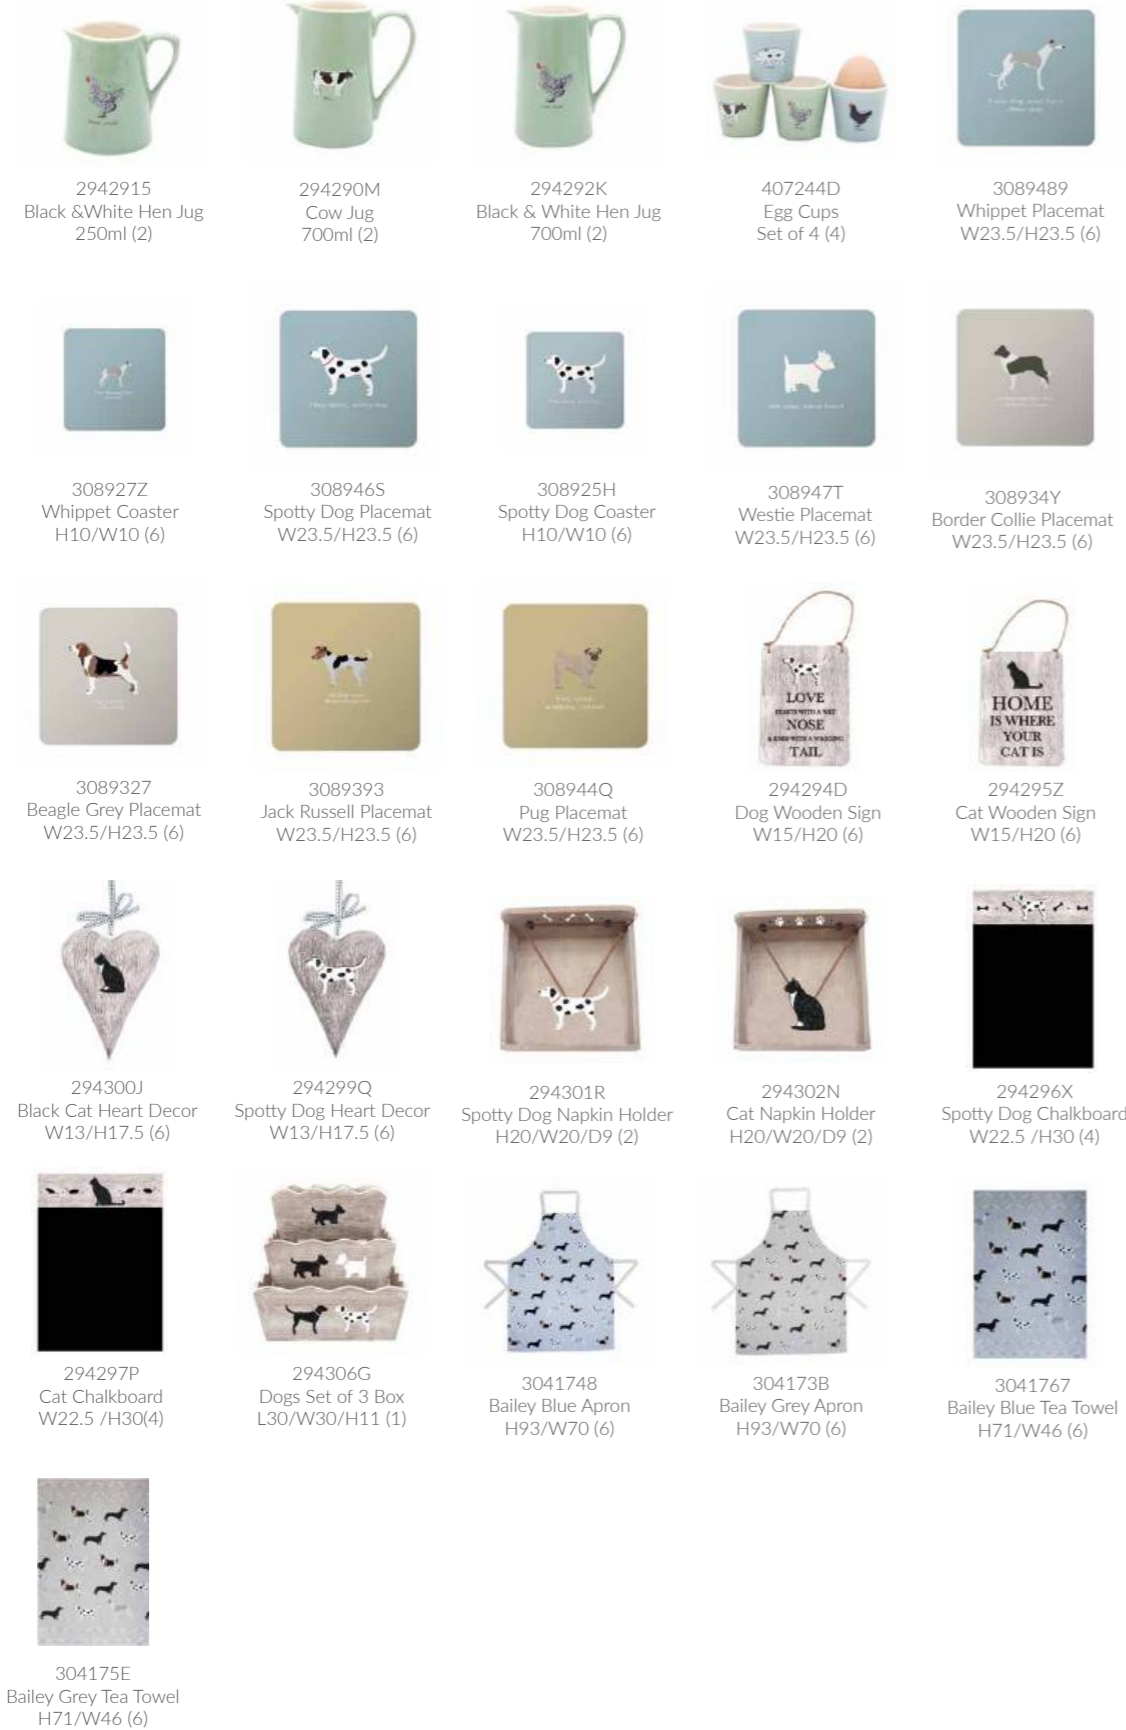

294215Q
Blue Heart
250ml Jug (2)

294218T
Blue Heart
700ml Jug (2)

294217S
Grey Heart
250ml Jug (2)

294220R
Grey Heart
700ml Jug (2)

BAILEY & FRIENDS

- | | | | | |
|---|---|---|---|---|
|  |  |  |  |  |
| 2942785
Black Labrador Mug
250ml (3) | 294279K
Spotty Dog Mug
250ml (3) | 294280G
Black Scottie Mug
250ml (3) | 2942812
White Westie Mug
250ml (3) | 294282W
Black Cat Mug
250ml (3) |
|  |  |  |  |  |
| 407260P
Schnauzer Mug
250ml (3) | 3041675
Pug Mug
250ml (3) | 304168K
Whippet Mug
250ml (3) | 304526U
Beagle Mug
250ml (3) | 304527S
Border Collie Mug
250ml (3) |
|  |  |  |  |  |
| 304166M
Jack Russell Mug
250ml (3) | 407261F
Border Terrier
250ml (3) | 304528T
Cockapoo Mug
250ml (3) | 3045299
Dachshund Mug
250ml (3) | 407259G
Ginger Cat Mug
250ml (3) |
|  |  |  |  |  |
| 617239A
Black Cat Grey Jug
250ml (2) | 2942877
Black Labrador Jug
250ml (2) | 2942884
Spotty Dog Jug
250ml (2) | 294289Y
Black Cat Jug Blue
250ml (2) | 315553Z
Lab Dog Bowl
D16 (6) |
|  |  |  |  |  |
| 315554X
Pug Dog Bowl
D16 (6) | 315555P
Dachshund Dog Bowl
D16 (6) | 315559S
Beagle Dog Bowl
D16 (6) | 315556F
Jack Russell Dog Bowl
D16 (6) | 315558U
Cockapoo Dog Bowl
D16 (6) |
|  |  |  |  |  |
| 294276V
Pig Mug
150ml (3) | 2942836
Cow Mug
250ml (3) | 294284B
Brown Horse Mug
250ml (3) | 2942858
Pig Mug
250ml (3) | 294286E
Black & White Hen Mug
250ml (3) |