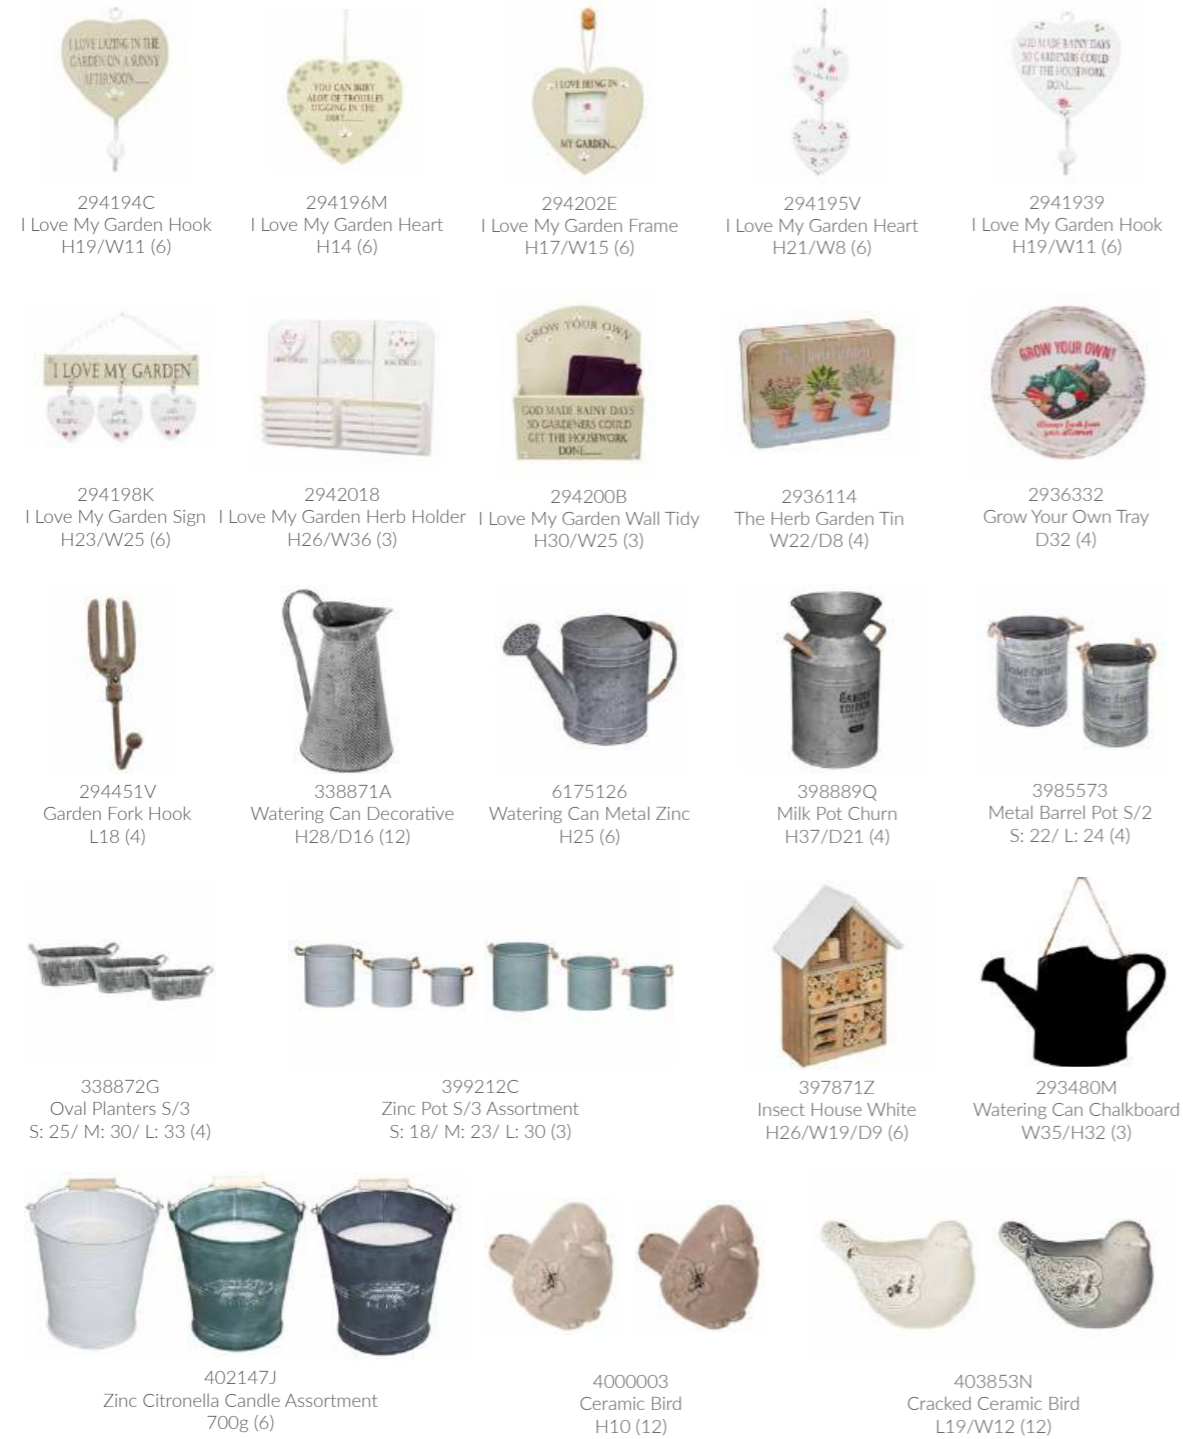

402114Q
Hanging Wall Plant Assortment
H20 (12)

398886X
Plant Pot With Plant Assortment
H15 (24)

398888F
Mini Plant Pot With Plant Assortment
H11 (48)

3999633
Plant In Tin Pot Assortment
H25 (12)

IN THE GARDEN