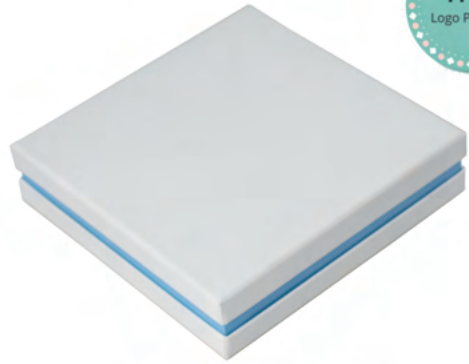

Large Necklace

17.8x17.8x4.3cm

£1.25 - 1,000

£1.19 - 2,000

£1.15 - 3,000

£1.11 - 5,000