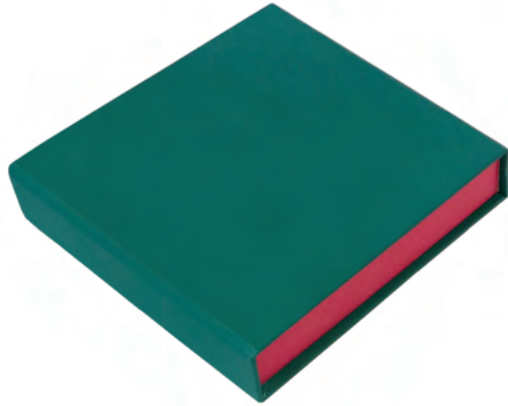

Large Necklace

14x14x2.5cm

£1.06 - 2,000

£0.97 - 3,000

£0.91 - 5,000