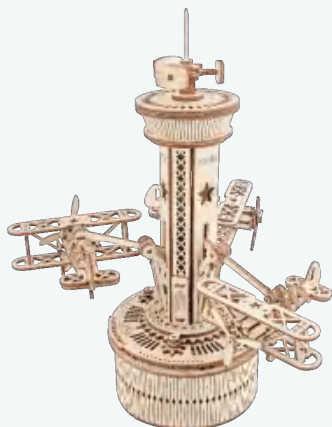

#### **AMK41/Airplane-control Tower**

Assembled size: 195 x 195 x 251 mm (L x W x H)

Package size: 397 x 233 x 51 mm (L x W x H)

Wood pieces: 255 pcs