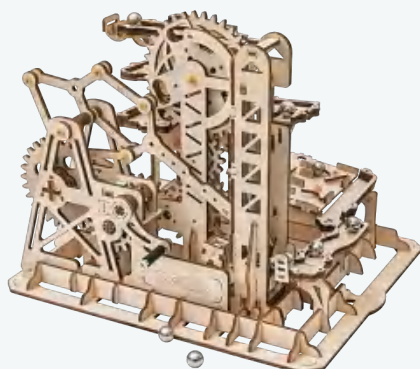

Assembled size: 255 x 235 x 185 mm (L x W x H)

Package size: 318 x 234 x 48 mm (L x W x H)

Wood pieces: 254 pcs

5

**LG502 / Marble Squad**

Assembled size: 255 x 235 x 185 mm (L x W x H)

Package size: 318 x 234 x 48 mm (L x W x H)

Wood pieces: 239 pcs

**LG503 / Marble Explorer**

Assembled size: 255 x 229 x 204 mm (L x W x H)

Package size: 318 x 234 x 48 mm (L x W x H)

Wood pieces: 260 pcs

*Gear drive.*

Laser cutting

14+

**LG504/Marble Climber**

Assembled size: 255 x 229 x 204 mm (L x W x H)

Package size: 318 x 234 x 48 mm (L x W x H)

Wood pieces: 233 pcs

**LGA02/Marble Chocolate Factory**

Assembled size: 255 x 170 x 310 mm (L x W x H)