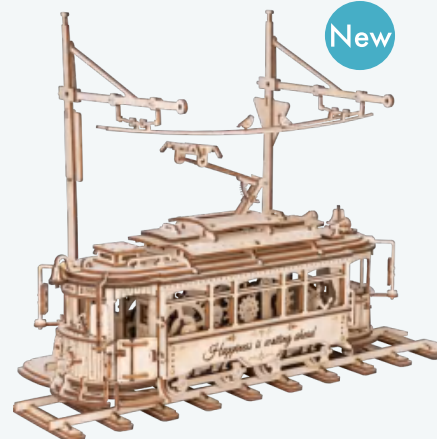

Package size: 320 x 235 x 40 mm (L x W x H)

Wood pieces: 229 pcs

New

**LK901 / City Tram**

Assembled size: 280 x 152 x 247 mm (L x W x H)

Package size: 320 x 235 x 60 mm (L x W x H)

Wood pieces: 229 pcs

*Gear drive.*