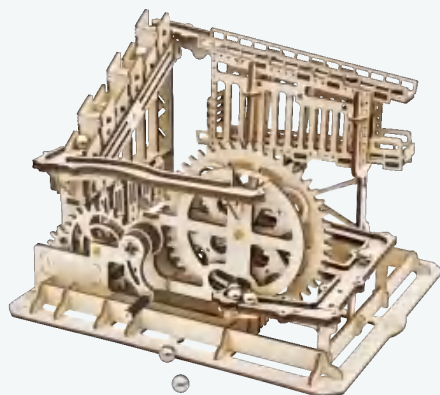

## MARBLE RUN | 14+

---

It is a creative 3D wooden puzzle designed for adults and teenagers. We select primary design which can best embody the beauty of machines. This series of products are all gear drive which is the most widely used mechanical rotation mode. We believe it is the coolest decoration in your study and hope it could give you inspiration while balls rolling.

*Gear drive.*

Laser cutting

14+

**LGA01 / Marble Night City**

Assembled size: 325 x 214 x 228 mm (L x W x H)

Package size: 317 x 233 x 48 mm (L x W x H)

Wood pieces: 294 pcs

**LG501 / Marble Parkour**

Assembled size: 255 x 235 x 185 mm (L x W x H)

Package size: 318 x 234 x 48 mm (L x W x H)

Wood pieces: 254 pcs

5

**LG502 / Marble Squad**

Assembled size: 255 x 235 x 185 mm (L x W x H)

Package size: 318 x 234 x 48 mm (L x W x H)