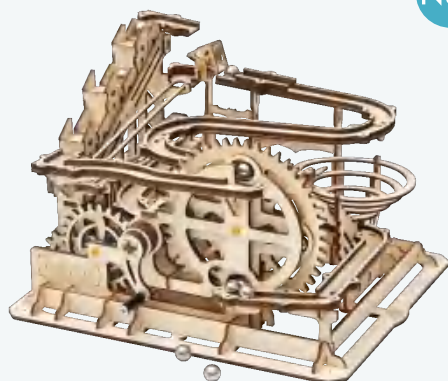

LG501D/Marble Parkor(Electric rotate mode)

Assembled size: 325 x 214 x 228 mm (L x W x H)

Package size: 317 x 233 x 48 mm (L x W x H)

Wood pieces: 294 pcs