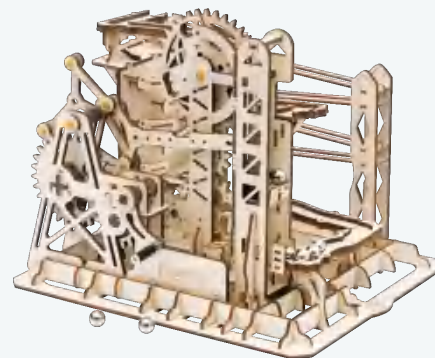

## MARBLE RUN | 14+

---

It is a creative 3D wooden puzzle designed for adults and teenagers. We select primary design which can best embody the beauty of machines. This series of products are all gear drive which is the most widely used mechanical rotation mode. We believe it is the coolest decoration in your study and hope it could give you inspiration while balls rolling.

Assembled size: 255 x 235 x 185 mm (L x W x H)

Package size: 318 x 234 x 48 mm (L x W x H)

Wood pieces: 254 pcs

5

**LG502 / Marble Squad**

Assembled size: 255 x 235 x 185 mm (L x W x H)

Package size: 318 x 234 x 48 mm (L x W x H)

Wood pieces: 239 pcs

**LG503 / Marble Explorer**

Assembled size: 255 x 229 x 204 mm (L x W x H)

Package size: 318 x 234 x 48 mm (L x W x H)

Wood pieces: 260 pcs

*Gear drive.*

Laser cutting

14+

**LG504/Marble Climber**

Assembled size: 255 x 229 x 204 mm (L x W x H)

Package size: 318 x 234 x 48 mm (L x W x H)

Wood pieces: 233 pcs

**LGA02/Marble Chocolate Factory**

Assembled size: 255 x 170 x 310 mm (L x W x H)