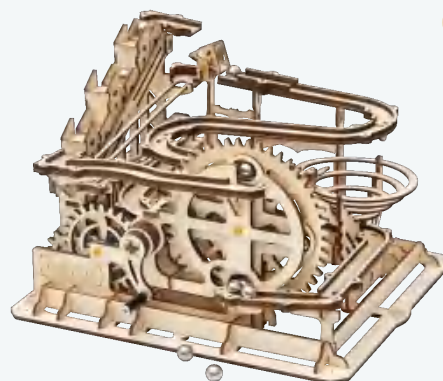

## MARBLE RUN | 14+

---

It is a creative 3D wooden puzzle designed for adults and teenagers. We select primary design which can best embody the beauty of machines. This series of products are all gear drive which is the most widely used mechanical rotation mode. We believe it is the coolest decoration in your study and hope it could give you inspiration while balls rolling.

*Gear drive.*

Laser cutting

14+

**LGA01 / Marble Night City**

Assembled size: 325 x 214 x 228 mm (L x W x H)

Package size: 317 x 233 x 48 mm (L x W x H)

Wood pieces: 294 pcs

**LG501 / Marble Parkour**

Assembled size: 255 x 235 x 185 mm (L x W x H)

Package size: 318 x 234 x 48 mm (L x W x H)

Wood pieces: 254 pcs

5

**LG502 / Marble Squad**

Assembled size: 255 x 235 x 185 mm (L x W x H)

Package size: 318 x 234 x 48 mm (L x W x H)