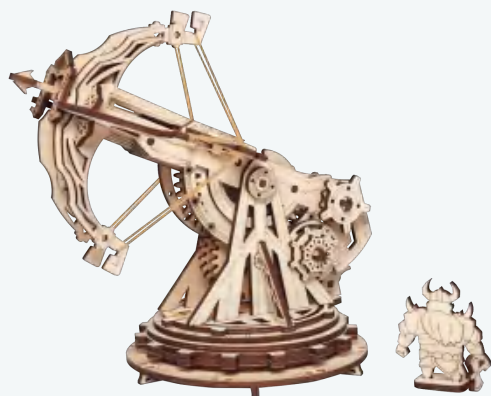

### **LQX1Z / Showcase of LQ901/401**

Assembled size: 798 x 266 x 85 mm (L x W x H)

Display Model No: LQX1Z

Interactive Game

Safer Bullet

14+

**KW401 / Siege Heavy Ballista**

Assembled size: 210 x 185 x 190 mm (L x W x H)