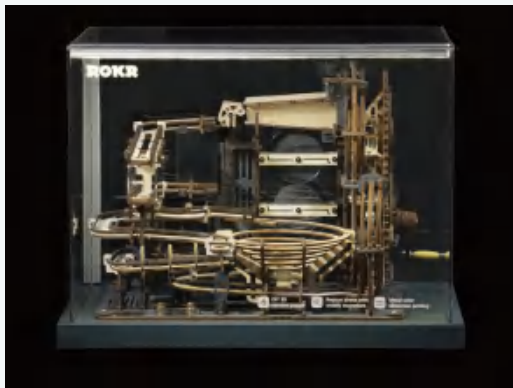

Wood pieces: 294 pcs

**Showcase of Marble Run**

Assembled size: 291 x 266 x 240mm(L x W x H)

Display Model No: LG501Z、LG502Z

*Gear drive.*

Laser cutting

14+

**Showcase of Marble Night City**

Assembled size: 357 x 261 x 265 mm(L x W x H)

Display Model No: LGA01Z

**Showcase of Marble Run**

Assembled size: 260 x 212 x 339mm(L x W x H)

Display Model No: LGA02Z