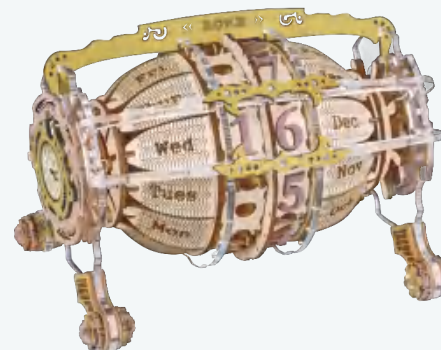

LC801/Time Engine Calendar

Assembled size: 215 x 145 x 146 mm (L x W x H)

Package size: 306 x 229 x 26 mm (L x W x H)

Wood pieces: 250 pcs