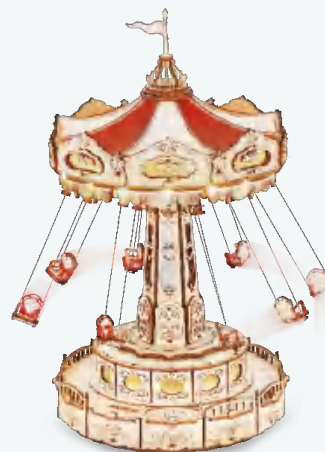

EA02 / Swing Ride

Assembled size: 150 x 150 x 270 mm (L x W x H)

Package size: 317 x 233 x 57. mm (L x W x H)

Wood pieces: 289 pcs