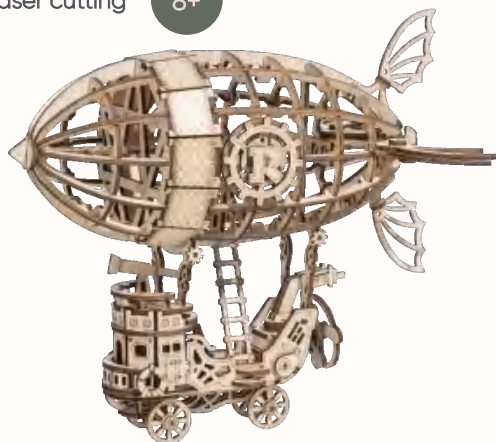

It would be the most fashionable lifestyle and stay by your side when you are working or studying.

Rolife

Laser cutting

8+

TG407 / Airship

Assembled size: 180 x 125 x 165 mm (L x W x H)

Package size: 229 x 155 x 11.6 mm (L x W x H)

Wooden pieces: 176 pcs