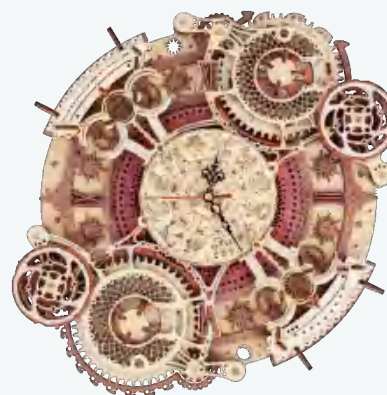

LC601/Zodiac Wall Clock

Assembled size: 335 x 295 x 55 mm (L x W x H)

Package size: 470 x 309 x 55 mm (L x W x H)

Wood pieces: 168 pcs

33