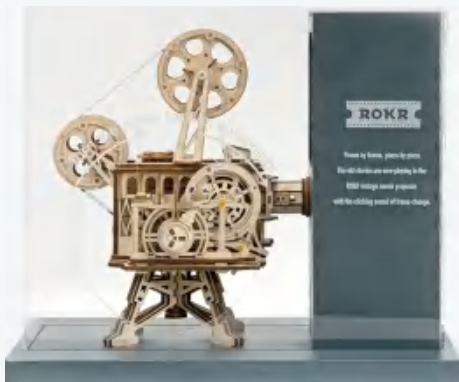

Gear drive.

Laser cutting

14+

Showcase of Air Vehicle

Assembled size: 337 x 135 x 281 mm (L x W x H)

Display Model No: LK601Z