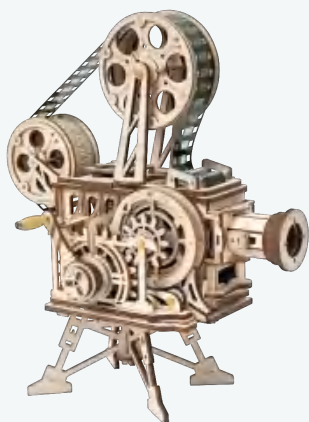

Gear drive.

Laser cutting

14+

LK601 / Vitascope

Assembled size: 230 x 133 x 255 mm (L x W x H)

Package size: 320 x 235 x 51 mm (L x W x H)

Wood pieces: 183 pcs