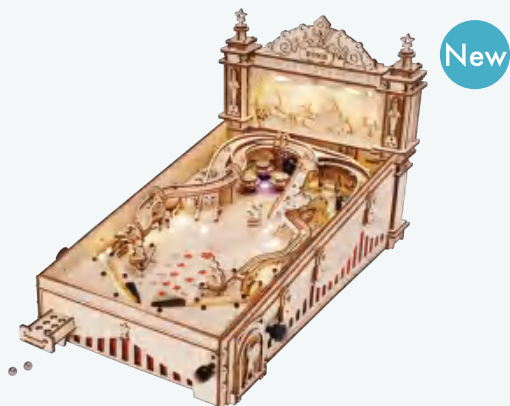

Wing the music box,listen to the beautiful tunes.

Laser cutting

Music

14+

New