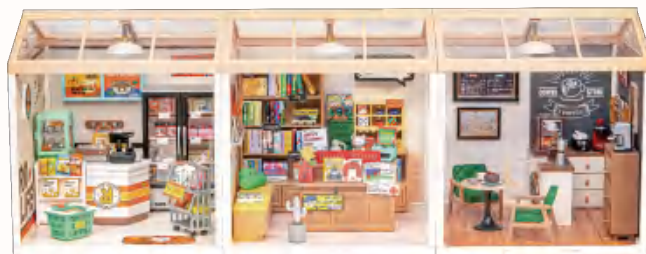

### **DWP05/Dust-proof Door B**

Assembled size: 150 x 10 x 135 mm (L x W x H)

Package size: 170 x 5 x 170 mm (L x W x H)

Construct Your Super World

DIY

LED

14+

Showcase of Super Store