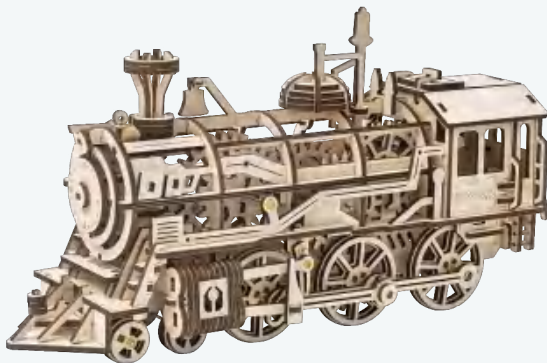

LK701 / Locomotive

Assembled size: 370 x 120 x 185 mm (L x W x H)

Package size: 370 x 250 x 50.5 mm (L x W x H)

Wood pieces: 350 pcs