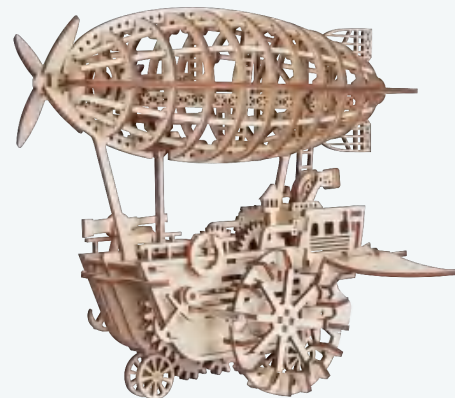

LK702 / Air Vehicle

Assembled size: 300 x 215 x 250 mm (L x W x H)

Package size: 370 x 250 x 50.5 mm (L x W x H)

Wood pieces: 229 pcs