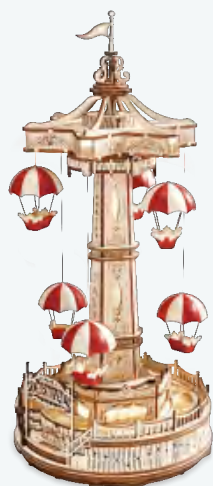

EG01 / 3D Pinball

Assembled size: 275 x 475 x 280 mm (L x W x H)

Package size: 470 x 308 x 99 mm (L x W x H)

Wood pieces: 482 pcs

EA01 / Parachute

Assembled size: 140 x 140 x 300 mm (L x W x H)

Package size: 317 x 233 x 57.5 mm (L x W x H)

Wood pieces: 335 pcs