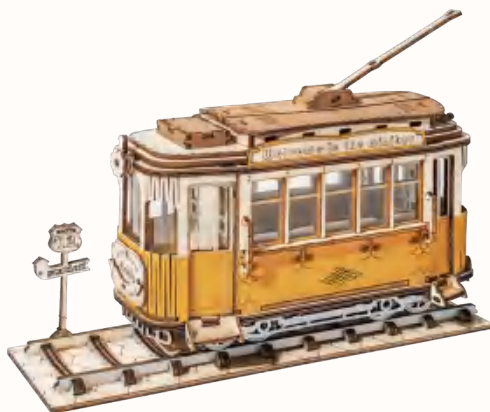

TG505 / Tramcar

Assembled size: 180 x 58 x 140 mm (L x W x H)

Package size: 241 x 153.5 x 14.5 mm (L x W x H)

Wooden pieces: 92 pcs