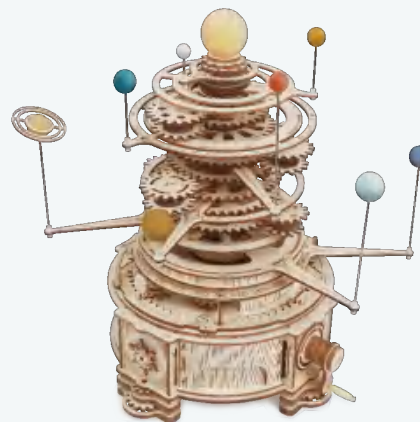

## CURIOUS DISCOVERY | 14+

ST series, exploring the world and the solar system.

Build a world by wooden pieces. What fun it would be to explore the earth with a Monocular telescope!

Make the planets move and observe the bright sun, feeling how great of the solar system. Protect the environment and care for our homes.

*Gear drive.*

Laser cutting

14+

**ST003 / Luminous Globe**

Assembled size: 167 x 203 x 293 mm (L x W x H)

Package size: 310 x 230 x 47 mm (L x W x H)

Wood pieces: 180 pcs

**ST001 / Mechanical Orrery**

Assembled size: 330x320x350 mm (L x W x H)

Package size: 470x307x68.5 mm (L x W x H)

Wood pieces: 316 pcs

**ST002 / The Globe**

Assembled size: 325 x 290 x 520 mm (L x W x H)

Package size: 470 x 320 x 50 mm (L x W x H)