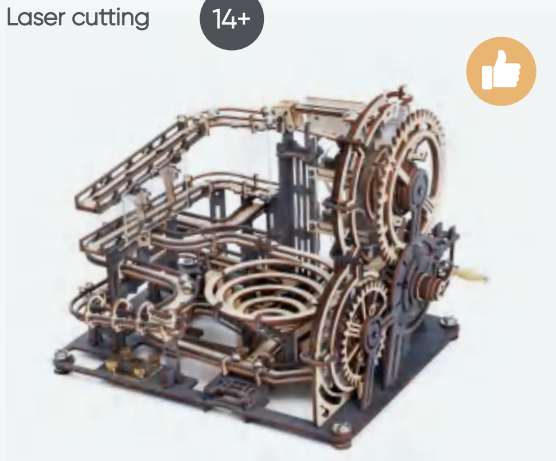

Gear drive.

Laser cutting

14+

LGA01 / Marble Night City

Assembled size: 325 x 214 x 228 mm (L x W x H)

Package size: 317 x 233 x 48 mm (L x W x H)

Wood pieces: 294 pcs