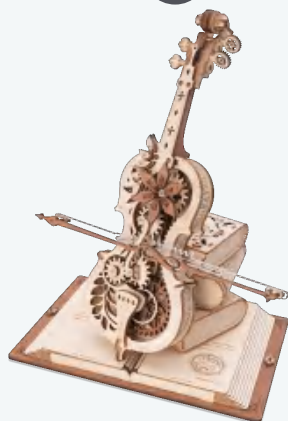

### **AMK63 / Magic Cello**

Assembled size: 236 x 206 x 185 mm (L x W x H)

Package size: 397 x 233 x 51 mm (L x W x H)

Wood pieces: 199 pcs