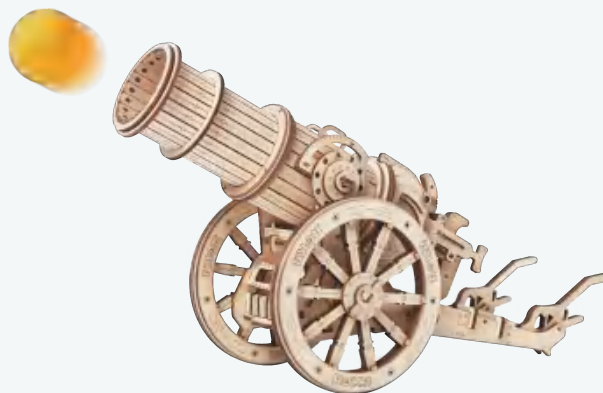

KW801 / Medieval Wheeled Cannon

Assembled size: 320 x 130 x 210 mm (L x W x H)

Package size: 317 x 206 x 45 mm (L x W x H)

Wood pieces: 158 pcs