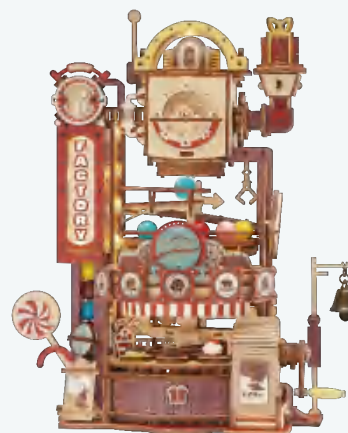

Wood pieces: 239 pcs

**LG503 / Marble Explorer**

Assembled size: 255 x 229 x 204 mm (L x W x H)

Package size: 318 x 234 x 48 mm (L x W x H)

Wood pieces: 260 pcs

*Gear drive.*

Laser cutting

14+

**LG504/Marble Climber**

Assembled size: 255 x 229 x 204 mm (L x W x H)

Package size: 318 x 234 x 48 mm (L x W x H)

Wood pieces: 233 pcs

**LGA02/Marble Chocolate Factory**

Assembled size: 255 x 170 x 310 mm (L x W x H)