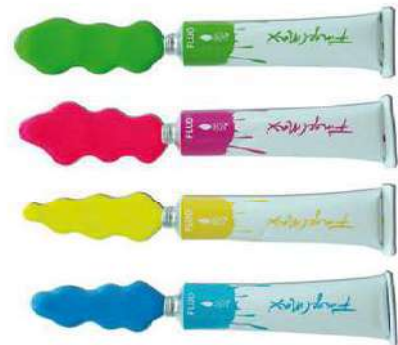

FingerMax WaveBox

This WaveBox set includes 4 or 2 paintbrushes and 4 paint tubes in a plastic storage case, which can also serve as a palette for mixing colours. The water-based tempera paint comes in four distinct colours of red, yellow, green, and blue. The FLUO version comes in four distinct fluorescent colours of pink, yellow, green, and blue.

SXWB4TE

Wavebox 4 Brushes
4 Colours

Age 3+ / 1xS, 2xM, 1xL
SRP / PVPR 14,95 €

SXWB4FL

Wavebox Fluo 4 Brushes
4 Fluorescent colours

Age 3+ / 1xS, 2xM, 1xL
SRP / PVPR 16,45 €