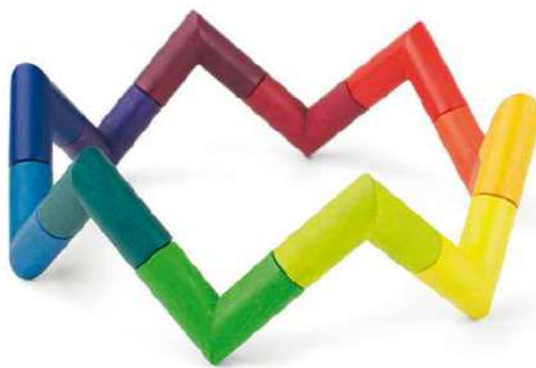

playable**ART**®

Angle - A special twist

Modern sculpture art on your desktop.

A0478
Angle
Age 9+
SRP / PVPR 49,95 €