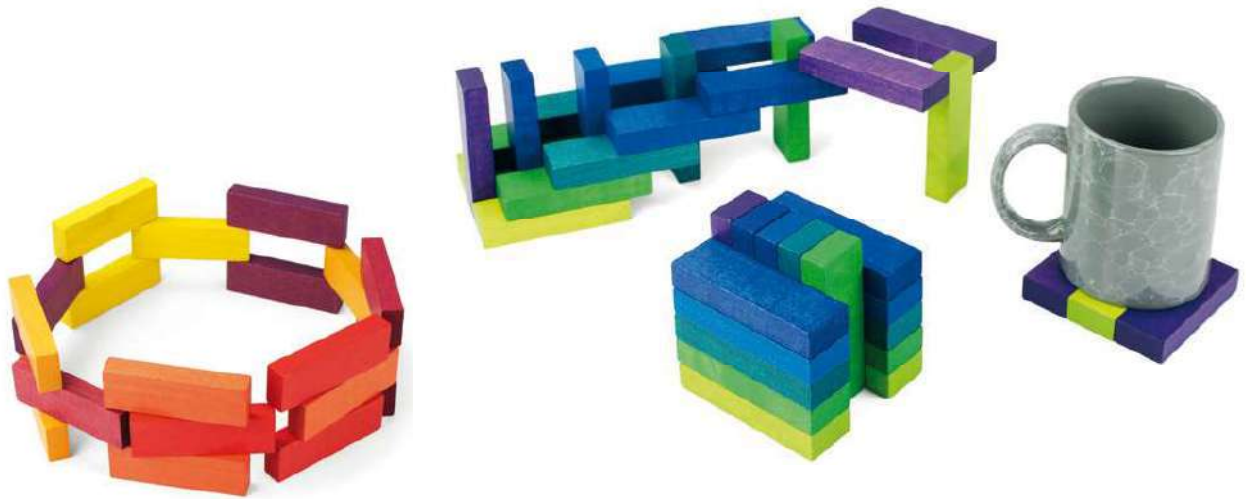

## Balance your design

Portable blocks for maximum customization!

A0421  
Balance - Sea  
Age 9+  
SRP / PVPR 59,95 €

A0422  
Balance - Sun  
Age 9+  
SRP / PVPR 59,95 €

## Coaster Cube

Transform this coaster into modern décor!

A0411  
Coaster Cube - Sea  
Age 9+  
SRP / PVPR 54,95 €

A0412  
Coaster Cube - Sun  
Age 9+  
SRP / PVPR 54,95 €

playable**ART**®