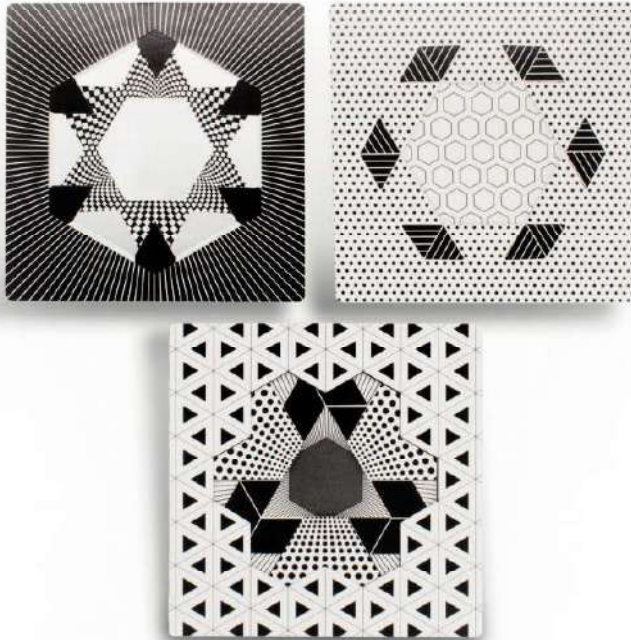

## Kaleidograph Flora

Explore the geometry of Flowers.

K-FLORA  
Kaleidograph Flora  
Age 5+  
SRP / PVPR 15,00 €

# KALEIDOGRAPH®

## Kaleidograph Snowflake

Display your creations as seasonal decoration or make patterns from the enclosed poster of designs to challenge yourself and others.

K-SNOWFLAKE  
Kaleidograph Snowflake  
Age 5+  
SRP / PVPR 15,00 €

## Kaleidograph Contrast

Combine Contrast with one of our existing sets to create a nearly infinite number of unique patterns, or try to match designs on the enclosed poster.

K-CONTRAST  
Kaleidograph Contrast  
Age 5+  
SRP / PVPR 15,00 €