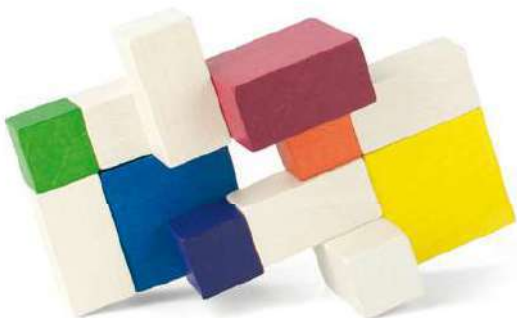

## Colored to perfection

With three additional color schemes, you can find a cube that's tailored to you.

A0474  
Art Cube Yin-Yang  
Age 6+  
SRP / PVPR 26,95 €

A0475  
Art Cube Green  
Age 6+  
SRP / PVPR 26,95 €