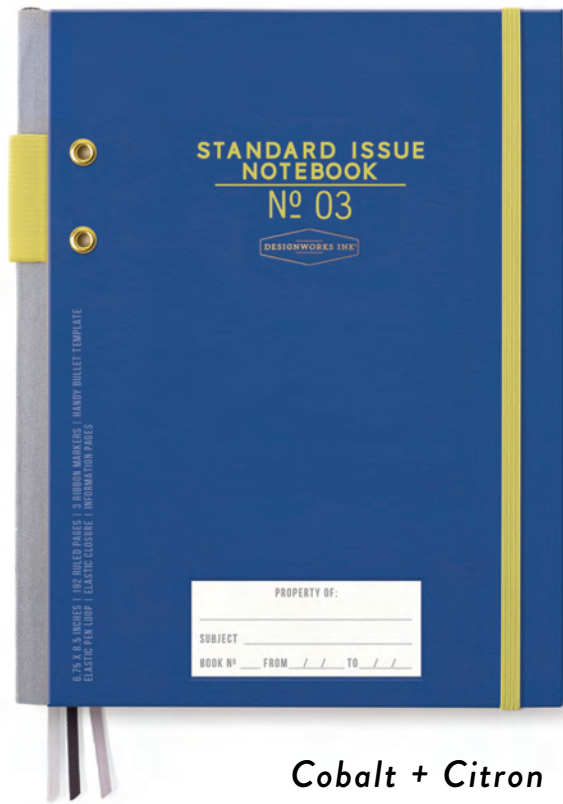

UK: £7.50 | £18

*Interior*

DESIGNWORKS INK  
2024

*Spring*

STANDARD ISSUE  
JBE86

Soft launching bold new colors in our top-selling  
Standard Issue format. Ruled interior.

6.75" x 8.5" | 4 SKUs

UK: £7.50 | £18