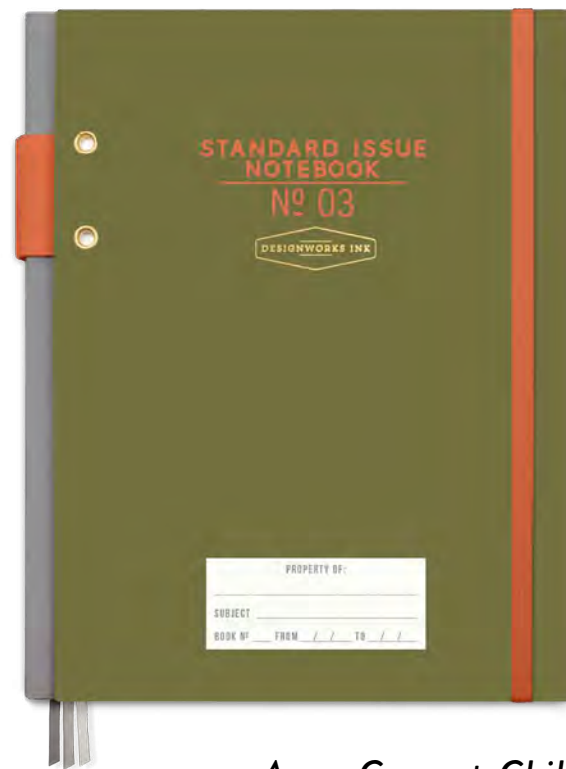

UK: £7.50 | £18

*Interior*

DESIGNWORKS INK  
2024

*Spring*

STANDARD ISSUE  
JBE86

Soft launching bold new colors in our top-selling  
Standard Issue format. Ruled interior.

6.75" x 8.5" | 4 SKUs

UK: £7.50 | £18

**Cobalt + Citron**

**Army Green + Chili**

**Lavender + Periwinkle**

**Rosewood + Blush**

DESIGNWORKS INK  
2024

*Spring*

MEAL PLANNER  
NOTEPADS

MAGNETIC WEEKLY NOTEPADS  
with TEAR-OFF MARKET LIST.  
10" x 8" | 3 SKUs