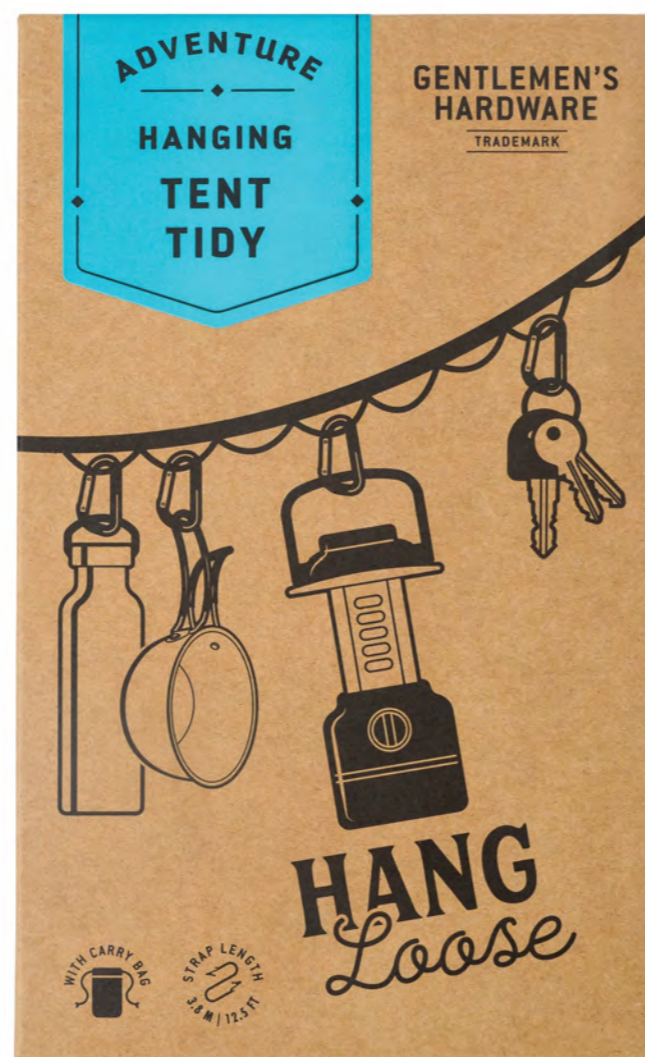

# GENTLEMEN'S HARDWARE

TRADEMARK

THE  
ADVENTURE  
BEGINS

SS24

CAMPFIRE  
TRIPOD SET

RRP £18

- A stainless steel bracket, chain and hook for hanging a campfire pot
- Stored in a fabric pouch

# GENTLEMEN'S HARDWARE

TRADEMARK

THE  
ADVENTURE  
BEGINS

SS24

HANGING  
TENT TIDY

RRP £18

- Line system for hanging camping gear
- Includes strong line, hooks and carabiners
- Includes a fabric pouch