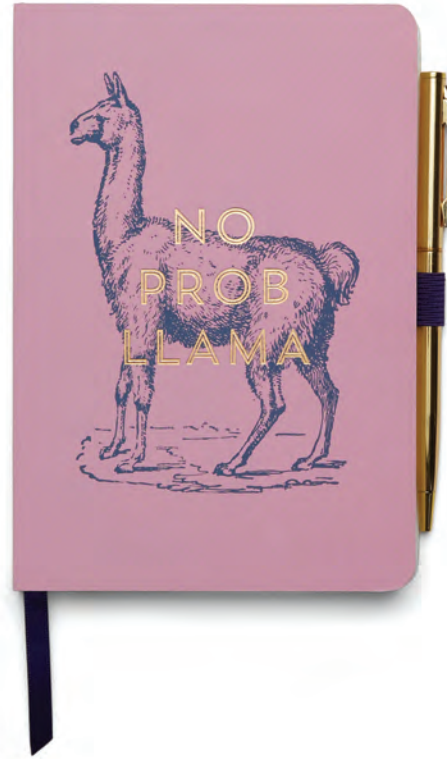

DESIGNWORKS INK
2024

Spring

VINTAGE SASS
A6 JOURNAL

PRINTED HARD COVER with SOFT-TOUCH LAMINATION,
PEN LOOP, and GOLD PEN
A6 size (4.1" x 5.8") | 10 SKUs

UK: £6.25 | £15