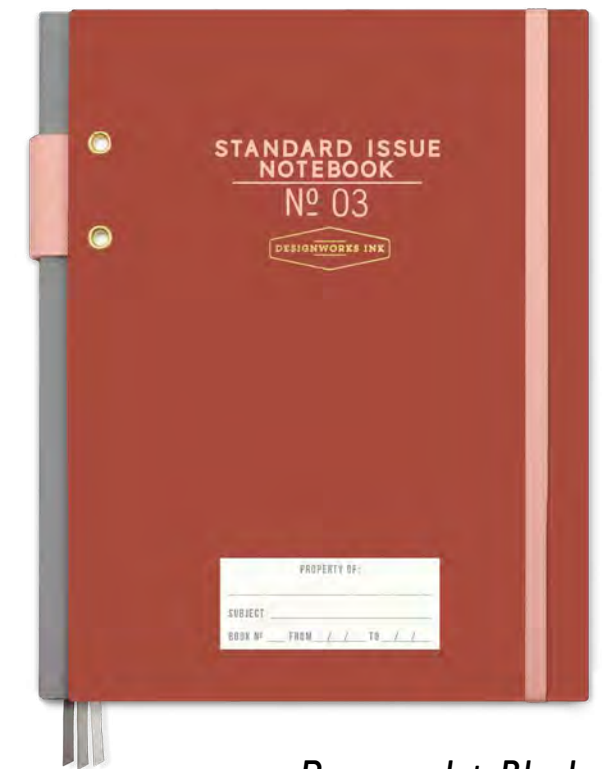

Rosewood + Blush