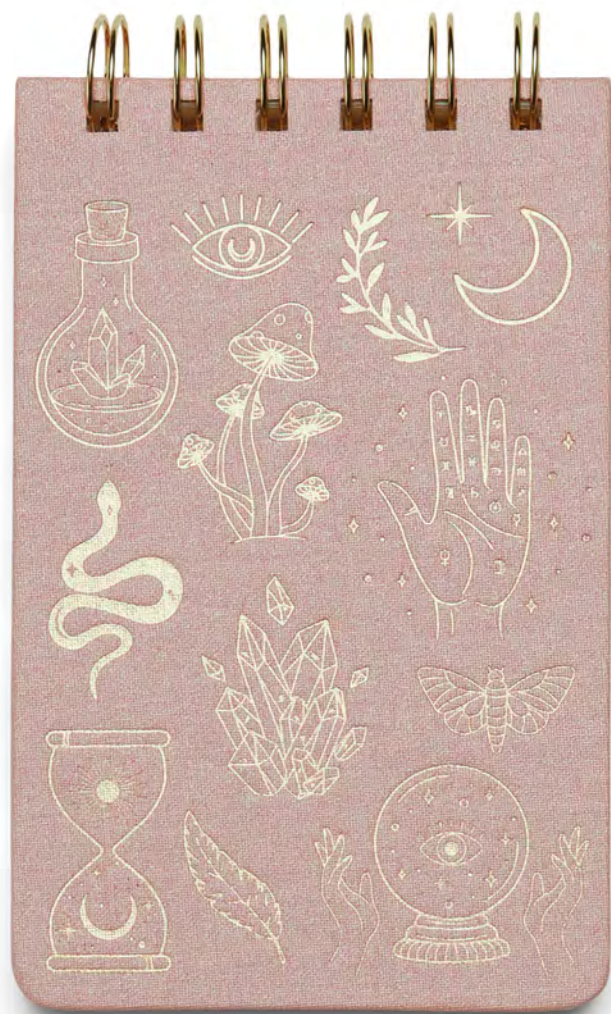

*Motivation*

PROGRESS NOT PERFECTION  
WRITE YOUR OWN STORY  
DON'T OVER-INK IT  
YOU GOT THIS

DESIGNWORKS INK®

SET of FOUR  
SLIM METAL  
TWISTY PENS

FOR when you NEED  
a LITTLE BOOST of

*Celestial Magic*

SET of FOUR  
SLIM METAL  
TWISTY PENS

FOR when you NEED  
a LITTLE BOOST of

*Celestial Magic*

STAY WILD MOON CHILD  
YOU ARE MAGIC  
MADE OF STARDUST  
JUST A PHASE

DESIGNWORKS INK  
2024

*Spring*

PPS56  
MYSTIC ICONS

Top-selling designs in a top-selling format!  
3.5" x 5.5" | 2 SKUs

UK: £2.08 | £5

*Pearlescent Lilac*

*Rainbow Check*

DESIGNWORKS INK  
2024

*Spring*

VINTAGE SASS  
A6 JOURNAL

PRINTED HARD COVER with SOFT-TOUCH LAMINATION,  
PEN LOOP, and GOLD PEN  
A6 size (4.1" x 5.8") | 10 SKUs