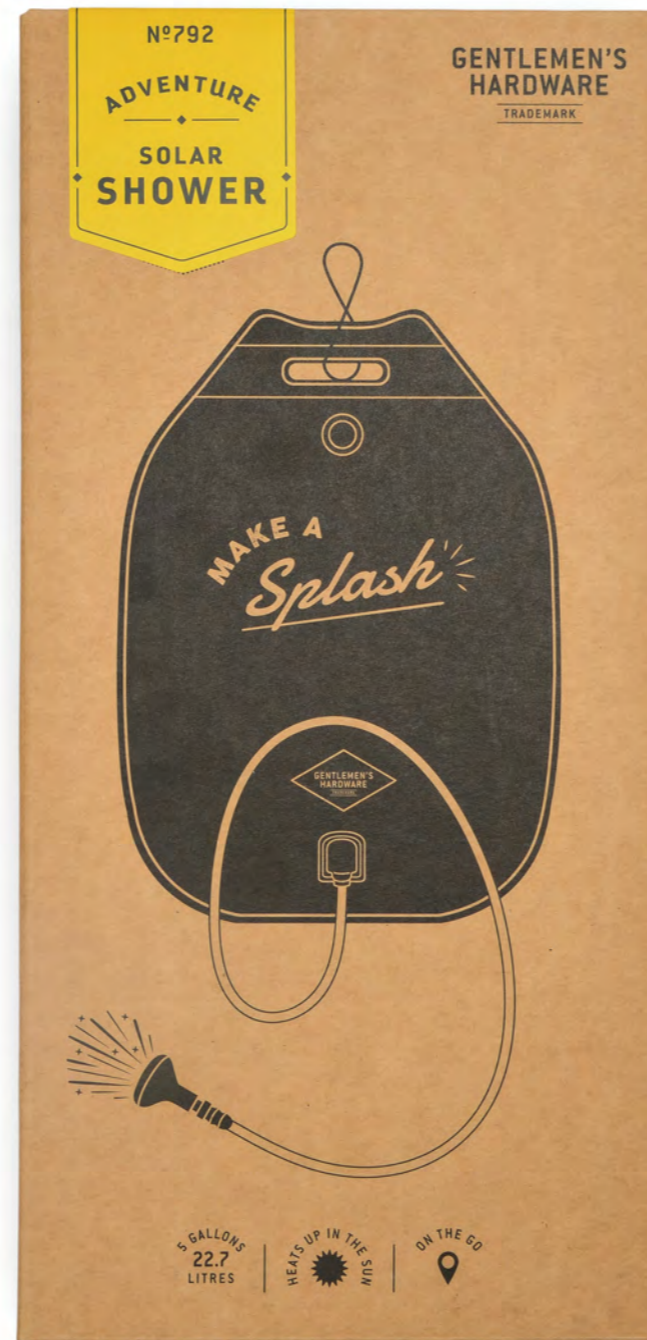

# GENTLEMEN'S HARDWARE

TRADEMARK

THE  
ADVENTURE  
BEGINS

SS24

HANGING  
TENT TIDY

RRP £18

- Line system for hanging camping gear
- Includes strong line, hooks and carabiners
- Includes a fabric pouch

# GENTLEMEN'S HARDWARE

TRADEMARK

THE  
ADVENTURE  
BEGINS

**SS24**

CAMPING POT

**RRP £25**

- 1.2L stainless Steel Camping Pot
- Top and side handles, pouring spout

# GENTLEMEN'S HARDWARE

TRADEMARK

THE  
ADVENTURE  
BEGINS

SS24

SOLAR SHOWER

RRP £20

- PVC Portable Camping Shower
- 22.7L / 5 gallons Capacity