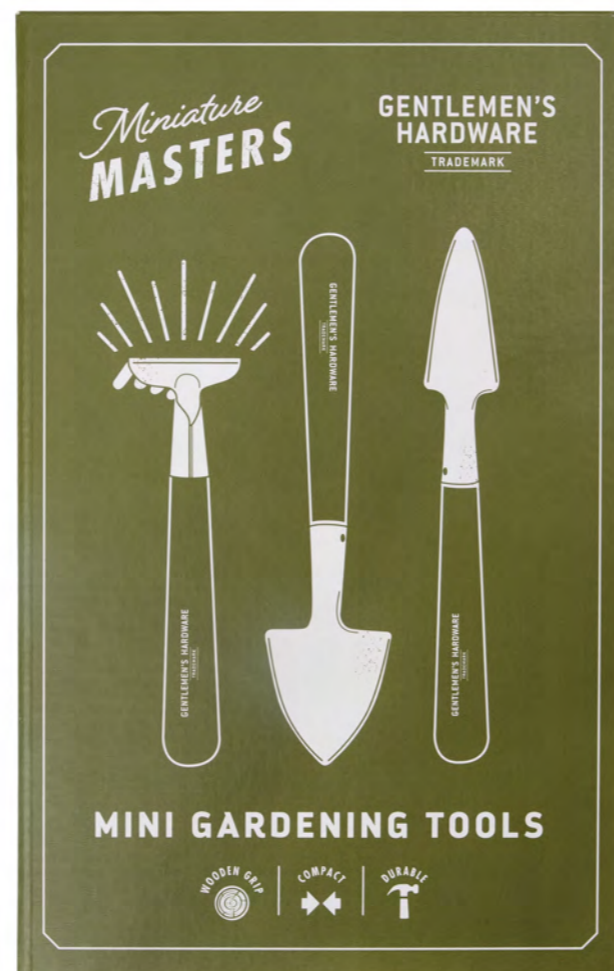

# GENTLEMEN'S HARDWARE

TRADEMARK

INDOOR  
GARDEN

SS24

MINI GARDEN  
TOOLS

RRP £10

- Set of 3 garden tools
- Steel with wooden handles