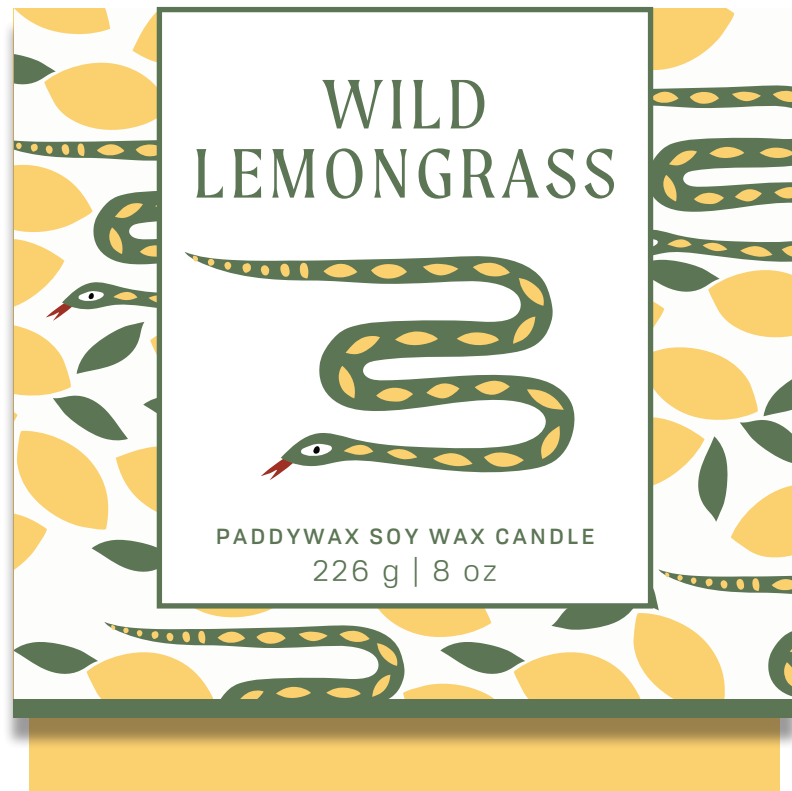

A dopo
BOX DESIGN

226 G FOOTED CERAMIC VESSEL
WITH HAND PAINTED DETAILS
PRINTED RIGID SLIDING BOX

LID

FRONT