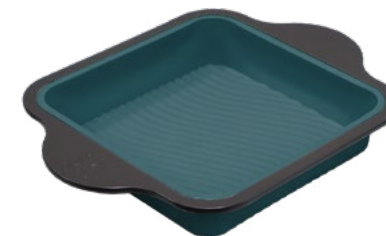

 **RELEASE WITH EASE**

 FLEXIBLE AND NON-STICK SILICONE BASE FOR EASY RELEASE

Smart Flex Square Cake Pan

Inner Dimension: 21.5 x 21.5 x 4.5(H)cm

From brownies to roast vegetables, this mixture of silicone & bakeware creates the Smart Flex Square Cake Pan That allows you to cook various recipes with no mess and clean is guaranteed to easily.

- EHEBWDB01P2121
- EHEBWMG01P2121

Smart Flex Loaf Pan

Inner Dimension: 21.5 x 10.5 x 7(H)cm

Bread, cake, meatloaf, lasagna and much more. This multi-purpose Smart Flex Loaf Pan is easy to cook and Smart Flex design releases your food and meets all your baking needs.