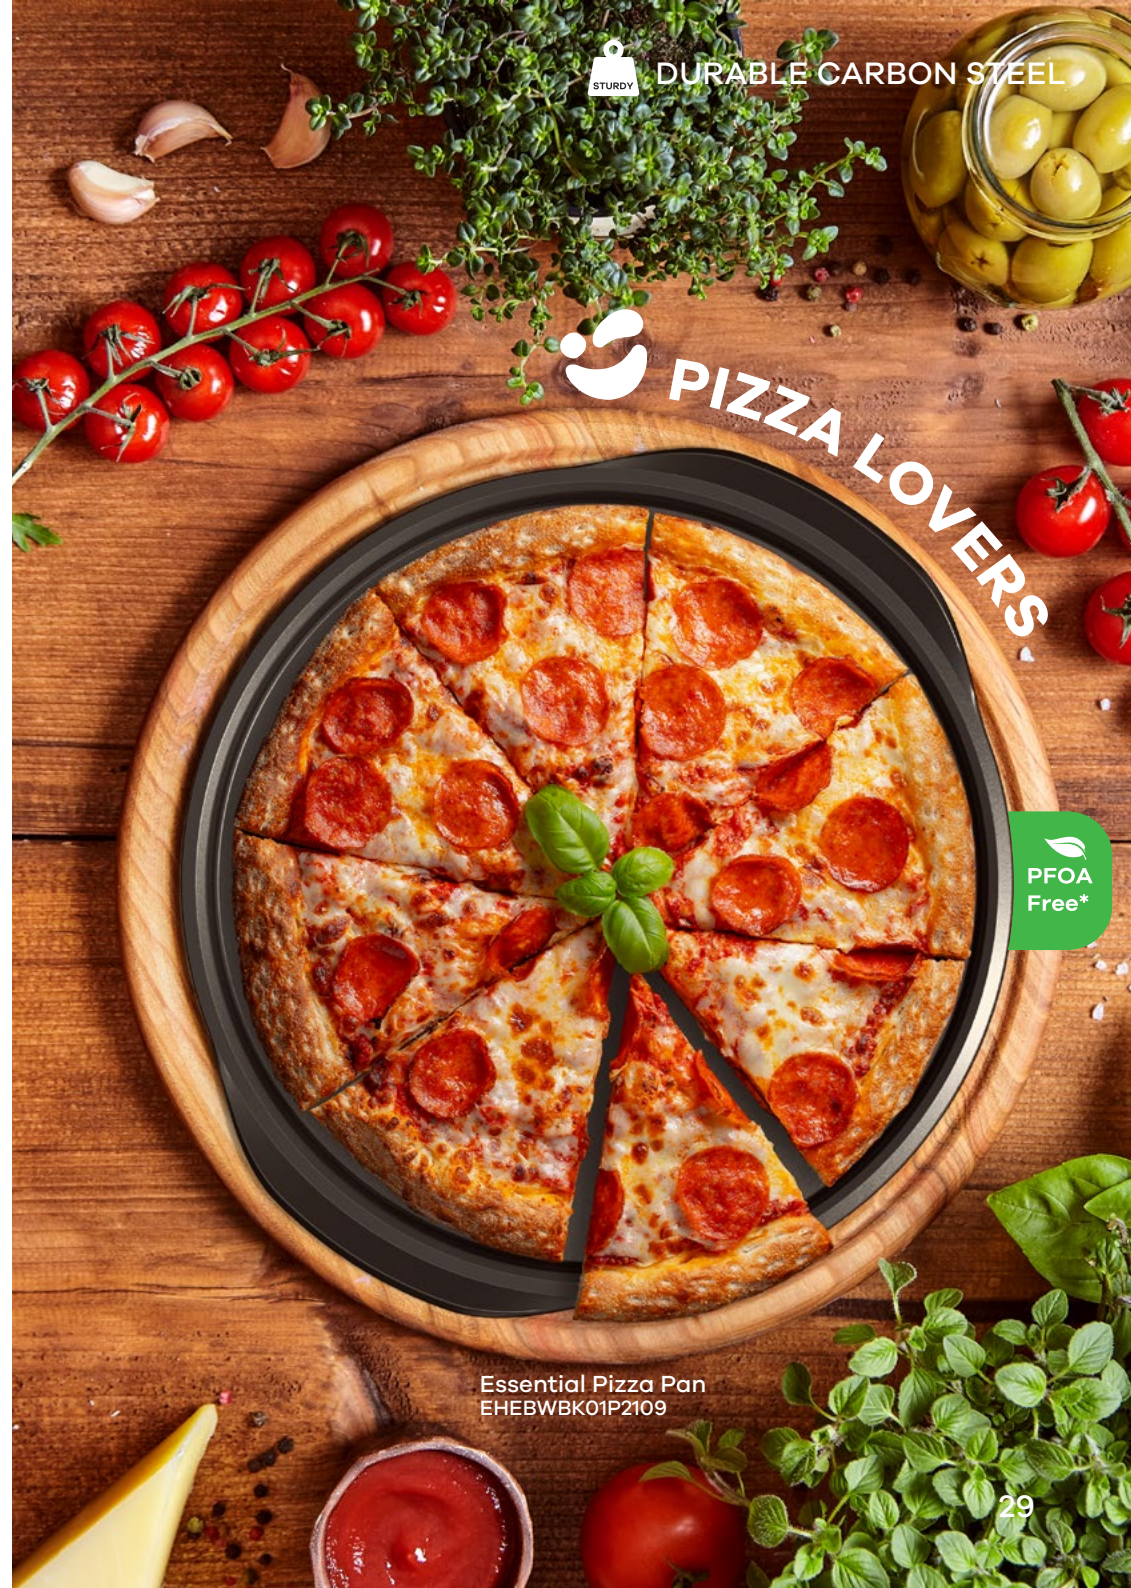

Essential Pizza Pan
EHEBWBK01P2109