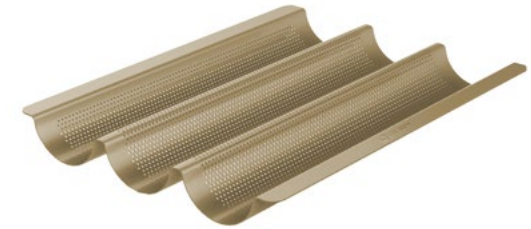

DURABLE CARBON STEEL

 **THE GOLDEN CRISPY**

Essential Mini Baguette Pan
EHEBWCP01P2116

ENJOY THE PERFECT CRUST

PFOA Free*

Essential Baguette Pan
EHEBWCP01P2117

Essential Baguette Pan

Inner Dimension: 38.5 x 7.5 x 3.5(H)cm (each)

This mesh base bakeware tray brings the authentic taste of a crispy French bakery to this baguette.

EHEBWCP01P2117

Essential Burger Bun Pan

Inner Dimension: \varnothing 12 x 2.5(H)cm (each)

For a perfect burger, you need the right size bun. You can recreate the great flavour of burgers with this new bakeware tray.