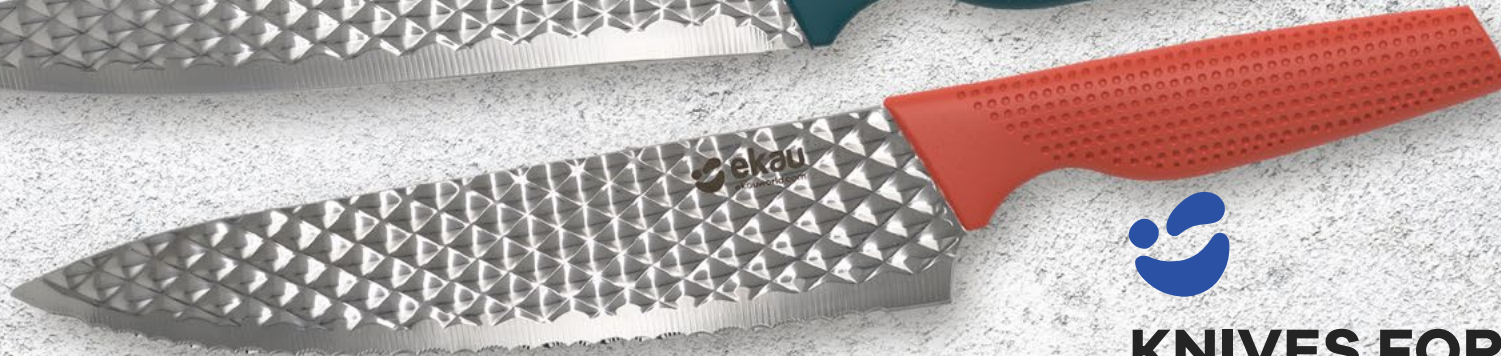

Ergonomic cold touch handles

Marble stone-like non-stick coating

Manufactured from 430 stainless steel

430 stainless steel core

Kitchen Utensils set 4 pcs
EHEUTBK04B2101

Skimmer
34.2 x 11.3cm

KNIVES

Fillet Knife
21 x 3cm