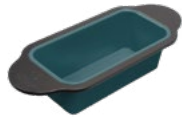

PRODUCT INDEX

● Deep Blue ● Ivory ● Marigold ● Olive

Smart Flex Square Cake Pan

Page 45

● EHEBWDB01P2121

● EHEBWMG01P2121

Smart Flex Loaf Pan

Page 45