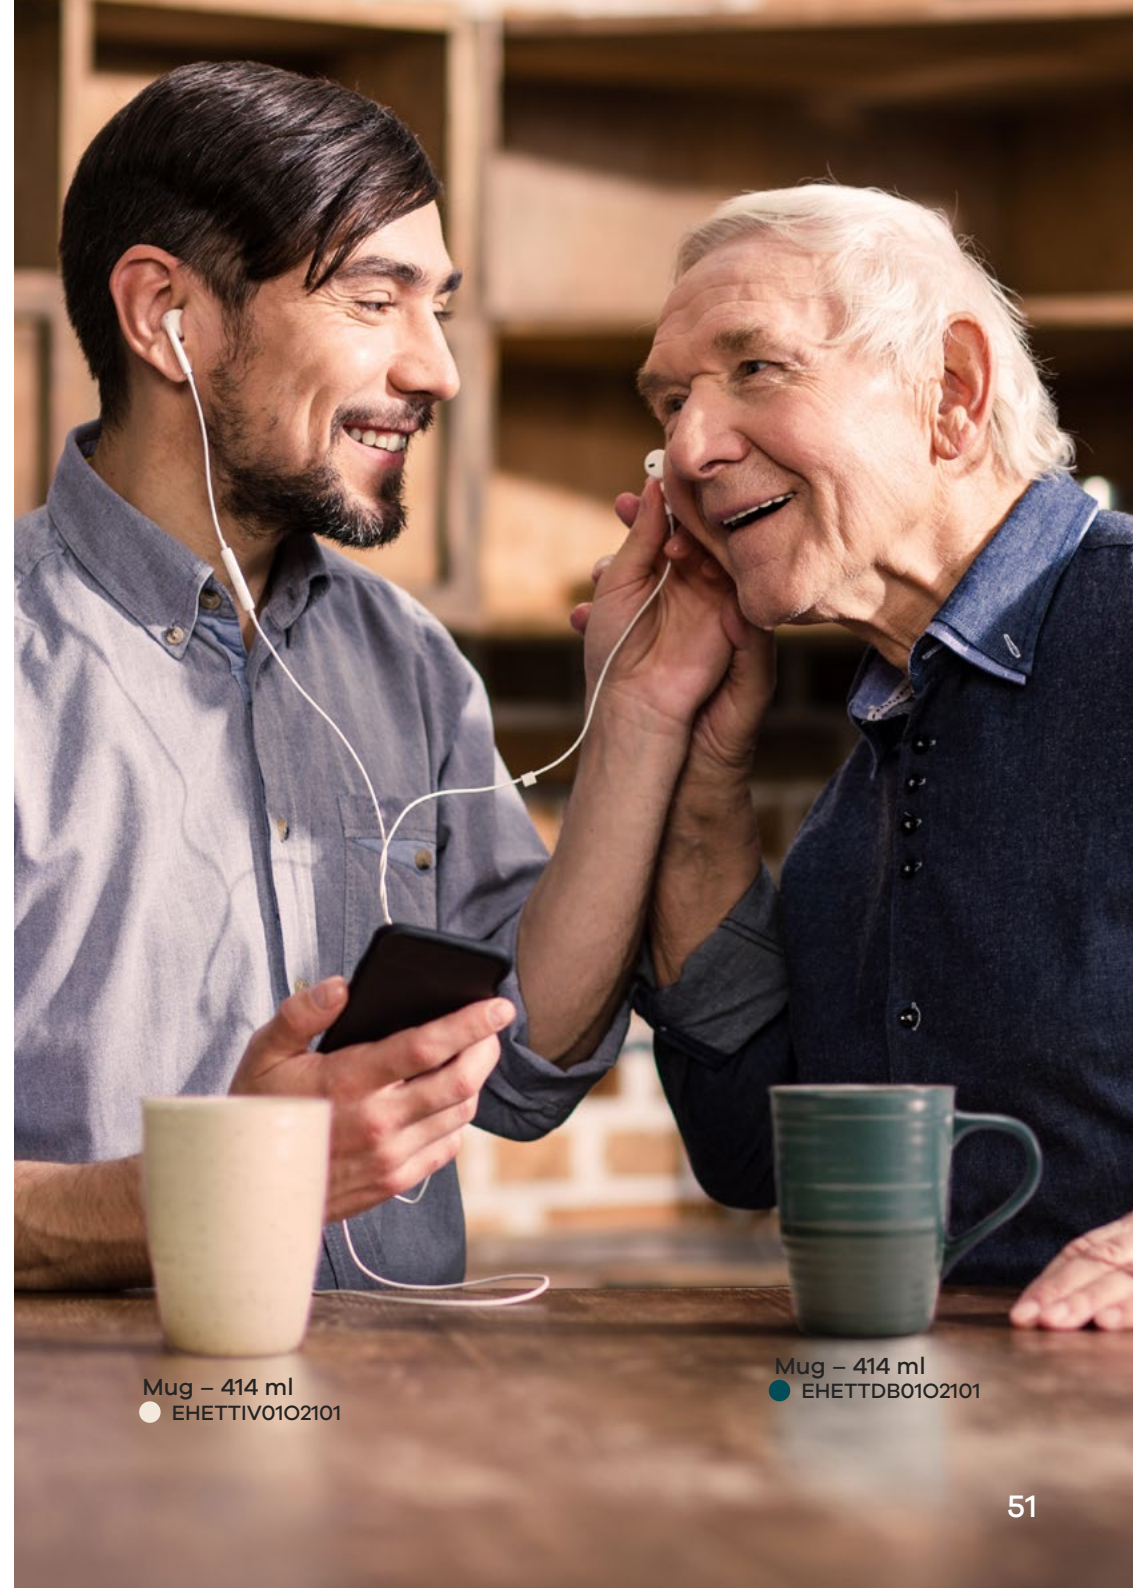

Mug – 414 ml
● EHETTIV0102101

Mug – 414 ml
● EHETTD0102101

Essential Creamer
EHETTIV01O2104

Essential Teapot

Dimension: 22 x 14 x 10(H)cm

Ekau tea is a practical, durable teapot, comfortable to hold and is chip resistant.