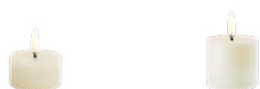

IVORY

Batteries 1 x CR2477 (not incl.)
~400 hrs battery life

W5 x H2,8cm UL-PI-IV0503   W5 x H4,5cm UL-PI-IV0505

Batteries 2 x AA (not incl.)
~400 hrs battery life