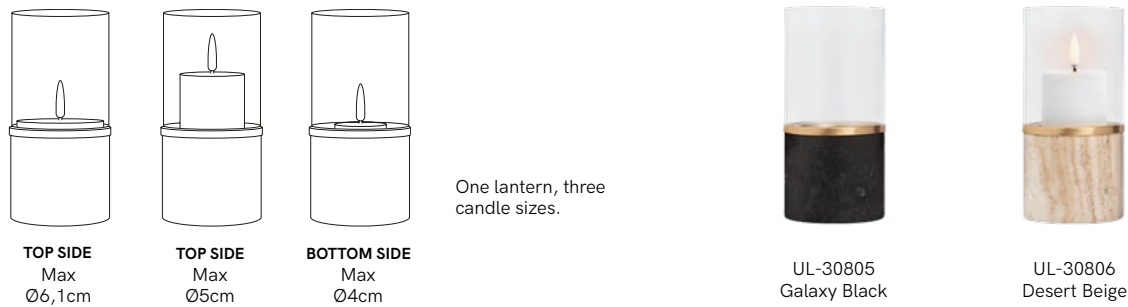

MARBLE LANTERN **NEW**

Material Marble, Glass, Metal
Dimensions W8 x H17cm