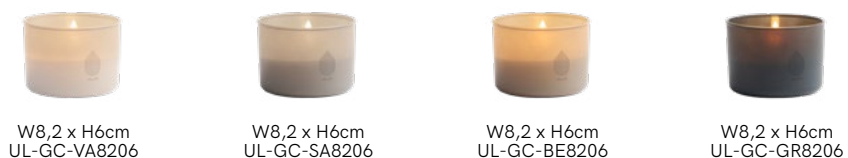

VANILLA — SANDSTONE — BEIGE — GREY