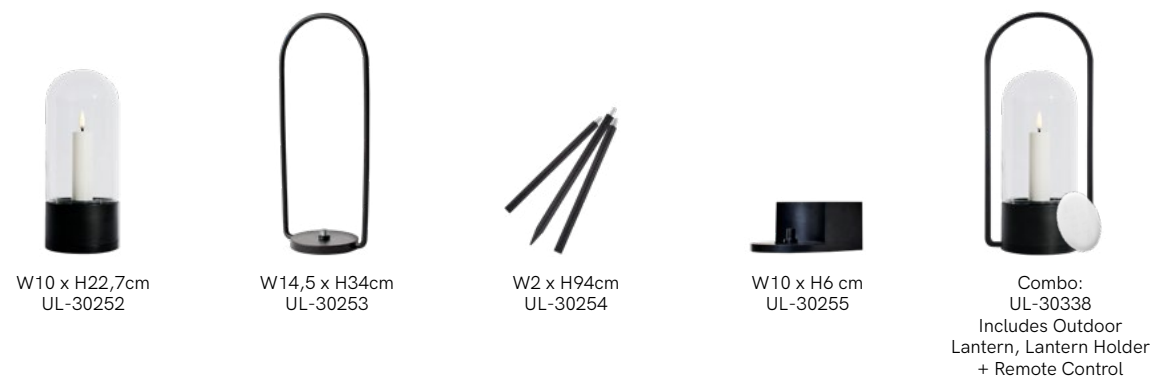

OUTDOOR LANTERN & ACCESSORIES

Material ABS Plastic, Powder Coated Steel & Glass
Colours White (Candle), Matte Black (Lantern & Accessories)
Batteries 2 x C (not incl.)
~1000 hrs battery life

Features UV Protected
Water resistance: IPX5