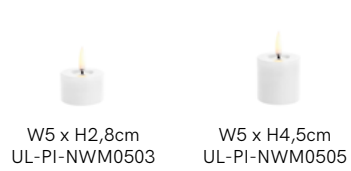

SMOOTH

Melted Pillar Candles

Material Virgin Paraffin Wax & ABS Plastic
Texture Smooth

NORDIC WHITE

Batteries 1 x CR2477 (not incl.) ~400 hrs battery life
2 x AA (not incl.) ~400 hrs battery life