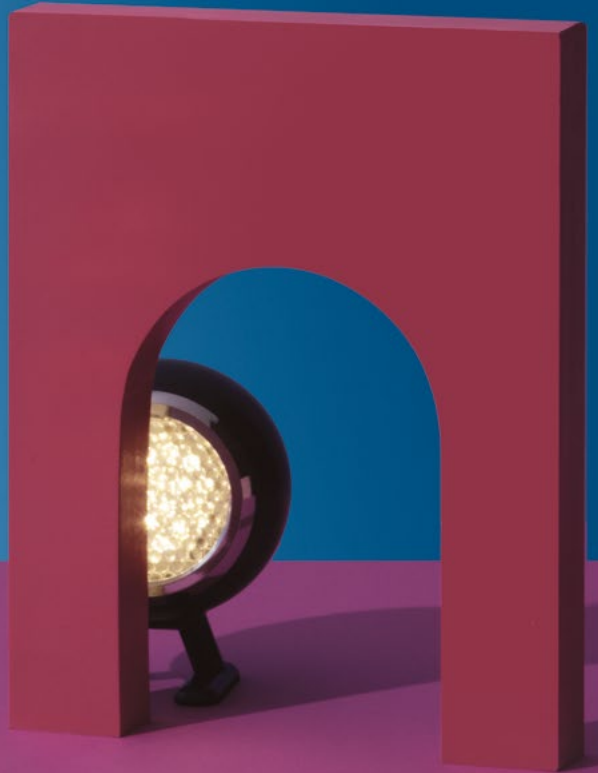

Mr. Watson[®]

SPRING / SUMMER 2024

YOUR STELLAR SIDEKICK

Meet Norbitt, your cosmic companion who's here to light up your universe. With his little feet, he's ready to stand by your side, making even the most mundane tasks feel like intergalactic adventures.

Cotton White | NB-CW

This rechargeable explorer is compact yet powerful, illuminating any corner with a 360-degree swivel. Norbitt offers three dimming settings to set the mood, from 'subtle starlight' to 'interstellar disco'.