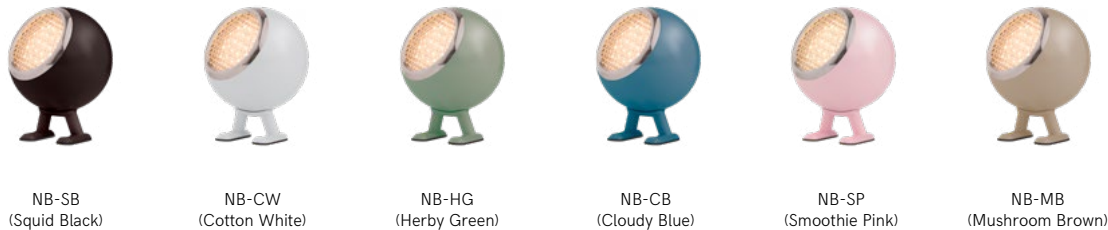

Cotton White | NB-CW

This rechargeable explorer is compact yet powerful, illuminating any corner with a 360-degree swivel. Norbitt offers three dimming settings to set the mood, from 'subtle starlight' to 'interstellar disco'.

Squid Ink | NB-SI

Cotton White | NB-CW

Herby Green | NB-HG

Cloudy Blue | NB-CB

Smoothie Pink | NB-SP

Mushroom Brown | NB-MB

HELLO MR. WATTSON

Meet the iconic Mr. Wattson. He's a looker, isn't he? But there's more to him than his good looks and he thinks it's about time people knew that. "You wouldn't say, but I have a powerful LED bulb that can brighten any room and 139 glass dimples that create a warmer atmosphere than your mother." No need to get personal Mr. Wattson! We believe you.

MW-SWR-FB
(Fashion Black)

MW-SWR-VW
(Vintage White)

MW-SWR-TG
(Tiffany Green)

NORBITT

BY PHILIP BRO

NEW!

Material Aluminum | Metal
Dimensions W8,3 x D10 x H12,5cm
Bulb LED chip, 1,3W (fixed)
Plug USB-C
Adaptor 5V-1A (not incl.)
Cable 1m Cotton Black (incl.)
Switch Touch On/Off (3 dimmer options)
Rotation 360 degrees
Type Indoor & Outdoor, Portable
Water Resistance IP54
Charge Time 4 hrs
Battery Lithium-Ion Rechargeable
Battery Life ~50 hrs

NB-SB
(Squid Black)

NB-CW
(Cotton White)

NB-HG
(Herby Green)

NB-CB
(Cloudy Blue)

NB-SP
(Smoothie Pink)

NB-MB
(Mushroom Brown)

TABLE STANDS

BY SOYEE STUDIO