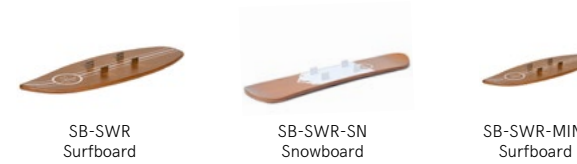

SB-SWR
Surfboard

SB-SWR-SN
Snowboard

SB-SWR-MINI
Surfboard

SHELVES

BY JACOB LYKKE

Material Oak Wood
Dimensions WS-SWR: W50 x D15,5 x H2,3cm
WS-MIN-SWR: W36 x D10 x H2,3cm