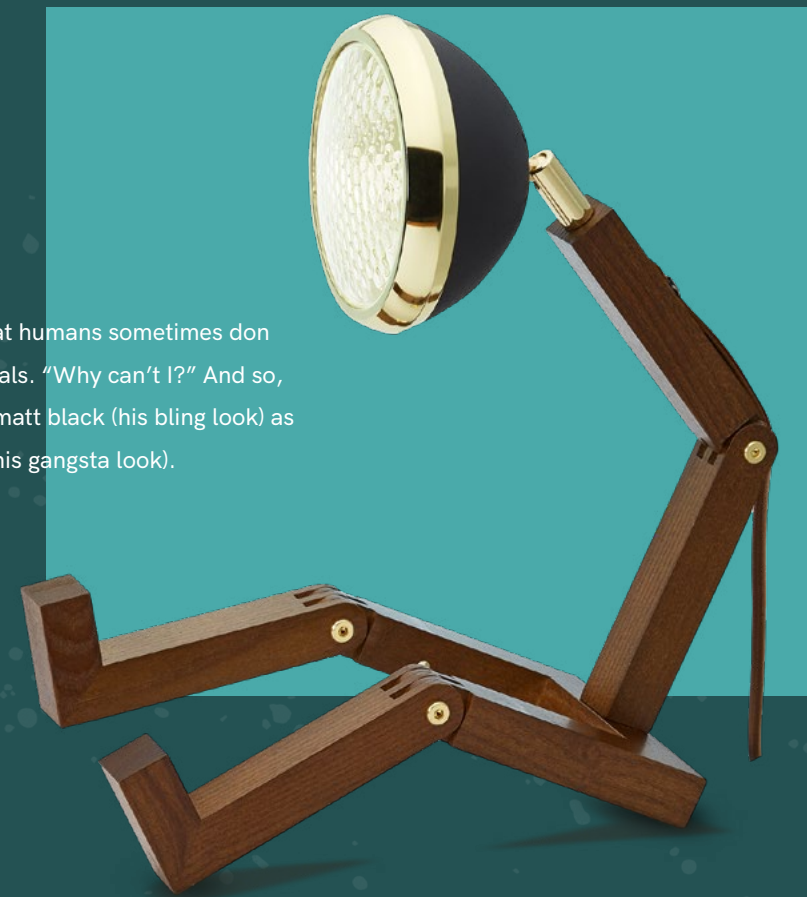

Squid Ink | NB-SI

Cotton White | NB-CW

Herby Green | NB-HG

Cloudy Blue | NB-CB

Smoothie Pink | NB-SP

Mushroom Brown | NB-MB

HELLO MR. WATTSON

Meet the iconic Mr. Wattson. He's a looker, isn't he? But there's more to him than his good looks and he thinks it's about time people knew that. "You wouldn't say, but I have a powerful LED bulb that can brighten any room and 139 glass dimples that create a warmer atmosphere than your mother." No need to get personal Mr. Wattson! We believe you.

Nardo Gray | 12V-SWR-NG

Chiltern Green | 12V-SWR-CG

FLEXIBLE MR. WATTSON

Mr. Wattson's flexible limbs allow him to live on the edge. "What can I say? I'm an adrenaline junkie." We think your dangling legs are more 'cute' than 'adrenaline junkie' but we'll let you have it Mr. Wattson.

METAL HEAD MR. WATTSON

Mr. Wattson noticed that humans sometimes don't do themselves in shiny metals. "Why can't I?" And so, he now comes in brass matt black (his bling look) as well as black on black (his gangsta look).

MR. WATTSON'S COLOURFUL CLOSET

HEY LOOK, IT'S MINI ME

Mini Wattson is Mr. Wattson's adorable mini-sized USB-powered friend. Some would think it's difficult growing up in the shadow of Mr. Wattson. But Mini Wattson points out that his situation is somewhat different as Mr. Wattson is a light and so he actually grew up in the light of Mr. Wattson, which is a good place to be.