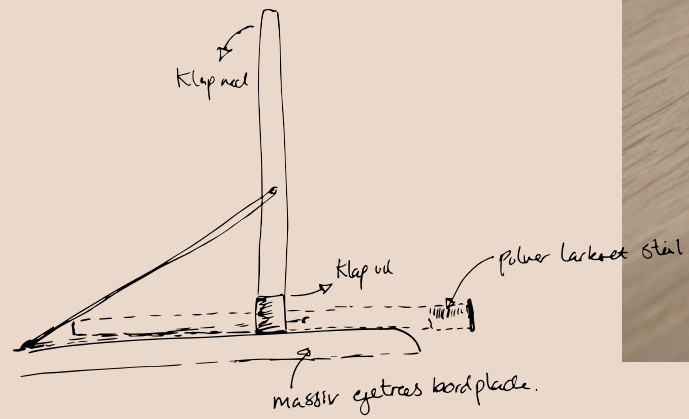

Scala Folding Table / Oiled / EK-SFT181 | Scala Stool / Oiled / EK-SS166
Scala Stool Cushion Textile / Light Grey / EK-SST170g | Planner Board / EK-PB252