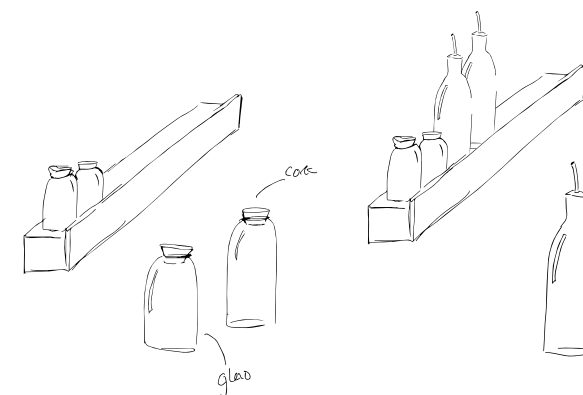

10/

Bring practicality and beauty to your kitchen with our functional design pieces. Our Magnet Shelf is designed as a combined knife magnet and shelf for cookbooks, Spice Jars, Oil & Vinegar Bottles and other small essentials. The simple timeless design will suit any kitchen style or shape, as the Magnet Shelf comes in two sizes 40 cm and 60 cm - all you need is a wall.

Magnet Shelf 40cm / Black / EK-MS185 | Spice Jar Small / EK-SJS257
Spice Jar Big / EK-SJL258 | Oil & Vinegar Bottle / EK-OVB259

Store your spices in the new stylish jars and let them tell a visual story in your kitchen. Each Spice Jar and Oil and Vinegar Bottle is made from clear glass allowing you to see its contents easily, and features a cork lid to keep your spices fresh.

These Jars are the ideal storage solution for the Magnet Shelf, fitting perfectly in the space on top. Now you can store all your spices and herbs conveniently and neatly, while using the Magnet Shelf for knives and other kitchen utensils. A perfect match!