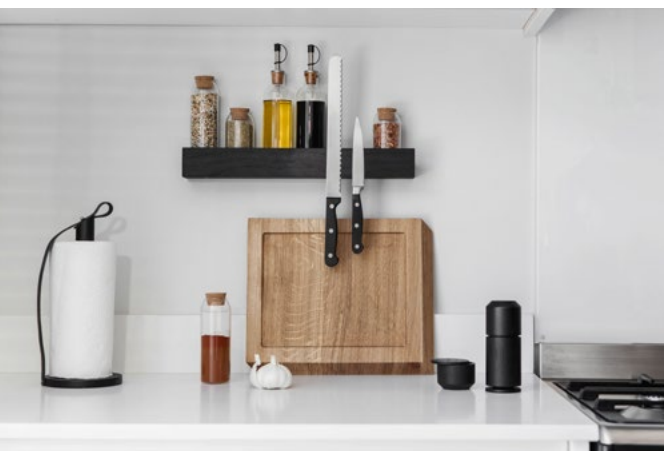

Oiled
EK-MS187

Smoked
EK-MS188

Black
EK-MS189

Table Frame

BY WIRTH ENGELUND

Material Oak, leather

Dimensions W210 x D150 x H15 mm

Nature
EK-TF047