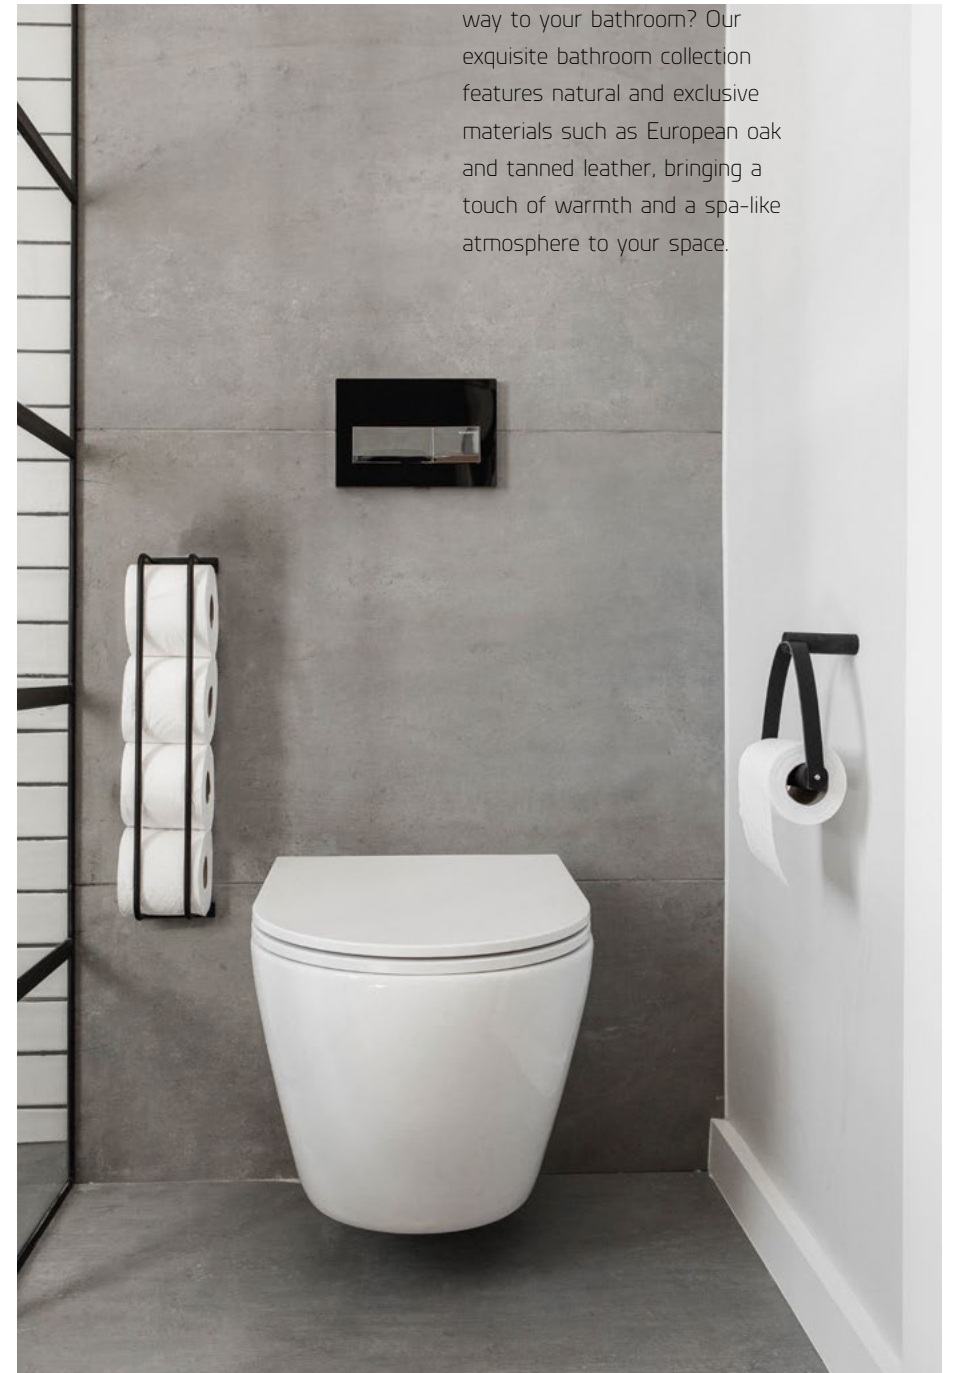

/13

Bathroom

14/

Mirror You / Round / EK-MY204 | Wood Knot Small / Oiled / EK-WK196
Towel Rack / Oiled / EK-TR191 | Scala Bench Small / Oiled / EK-SBS235

Towel Rack / Black / EK-TR193 | Scala Bench Small / Black / EK-SBS237 | Table Basket / EK-TB275

Toilet Paper Holder / Black / EK-TPH064 | Bathroom Rack / Black / EK-BR210

Living Room

18/

The Scala Chair is a truly exceptional chair that is stackable. Its frame and backrest are seamlessly joined together without any visible screws, ensuring that the stunning oak material takes centre stage and receives the attention it truly deserves. The Scala Chair is also available in a wide range of colours, providing you with numerous options to match your personal style and preferences.