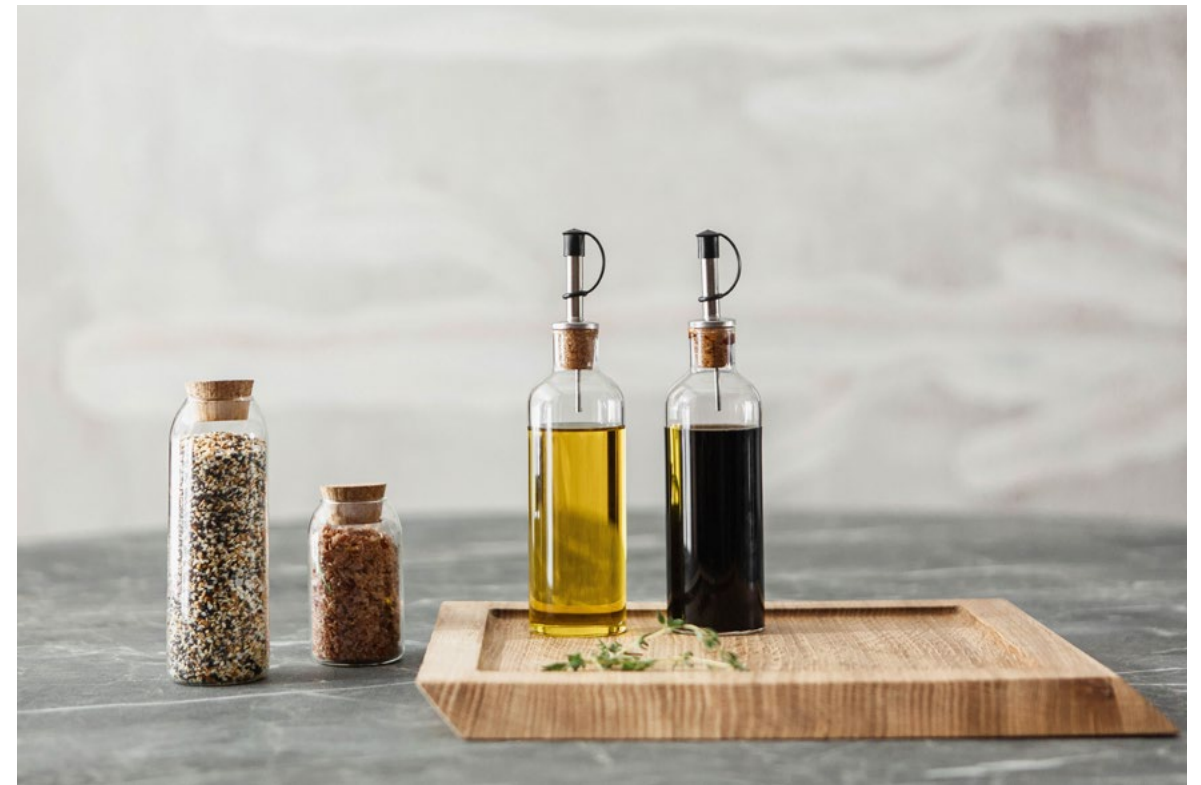

Store your spices in the new stylish jars and let them tell a visual story in your kitchen. Each Spice Jar and Oil and Vinegar Bottle is made from clear glass allowing you to see its contents easily, and features a cork lid to keep your spices fresh.

These Jars are the ideal storage solution for the Magnet Shelf, fitting perfectly in the space on top. Now you can store all your spices and herbs conveniently and neatly, while using the Magnet Shelf for knives and other kitchen utensils. A perfect match!