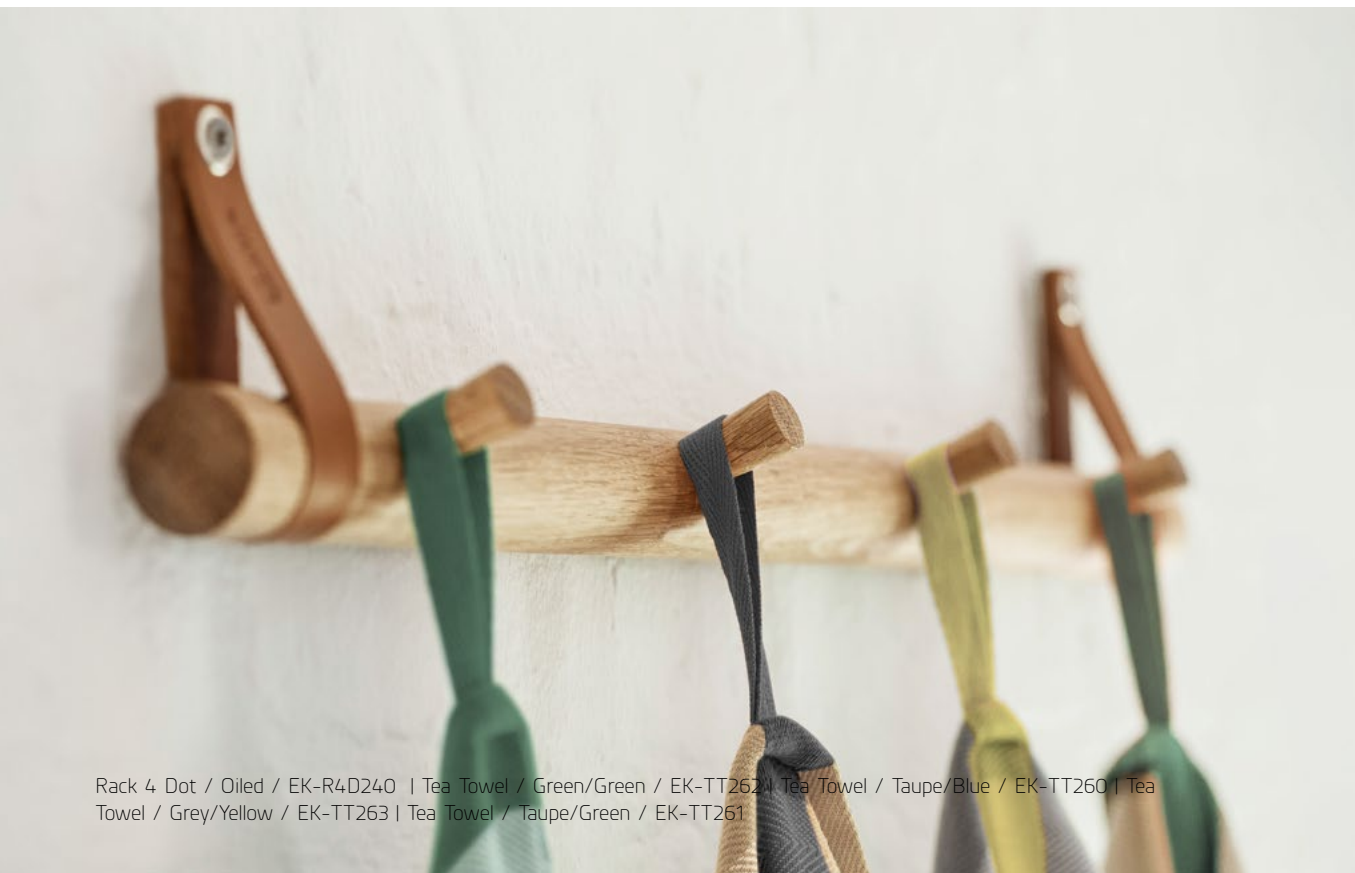

Rack 4 Dot

BY WIRTH ENGELUND

Material Oak, leather
Dimensions W515 x D55 x H90 mm

Rack 6 Dot

BY WIRTH ENGELUND

Material Oak, leather
Dimensions W805 x D55 x H90 mm

Key Sphere

BY WIRTH ENGELUND

Material Cork, birch, leather, metal
Dimensions Ø30 x L150 mm

Planner Board 2024 + 2025

BY WIRTH ENGELUND

Material Birch, leather, paper
Dimensions W400 x D8 x H420 mm

Rack 4 Dot / Oiled / EK-R4D240 | Tea Towel / Green/Green / EK-TT262 | Tea Towel / Taupe/Blue / EK-TT260 | Tea Towel / Grey/Yellow / EK-TT263 | Tea Towel / Taupe/Green / EK-TT261