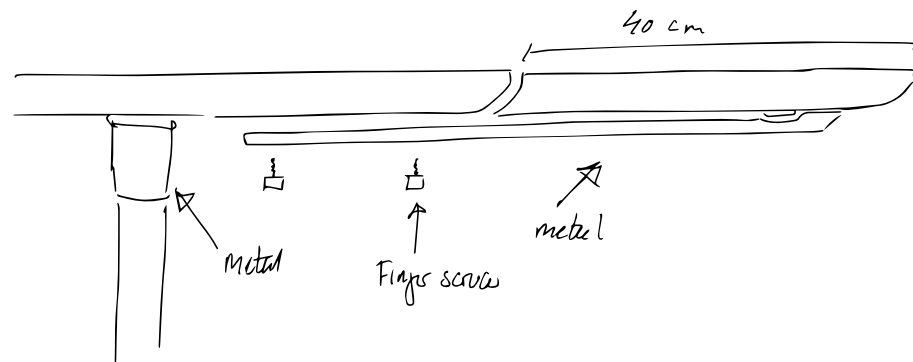

Holmes Side Table Small

BY DAVID KRYNAUW

Material Oak, glass
Dimensions Ø500 x H450 mm