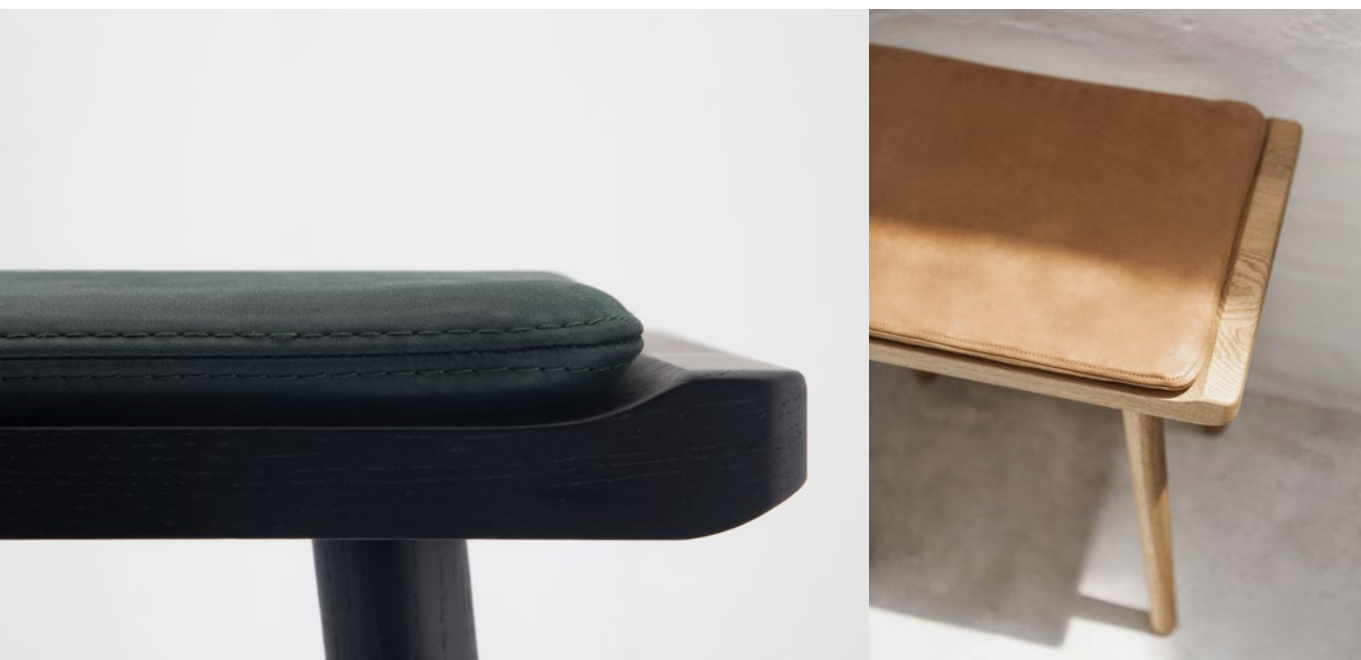

Scala Chair (Leather)

BY WIRTH ENGELUND

Material Oak, metal, leather

Dimensions W435 x D380 x H450 mm

Made to order Lead time 30 days

Black Oak - Black
EK-SC455

Scala Folding Table

BY WIRTH ENGELUND