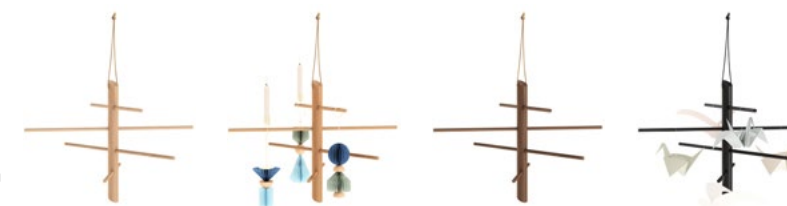

Nature
EK-HS246

Oiled
EK-HS247

Smoked
EK-HS248

Black
EK-HS249