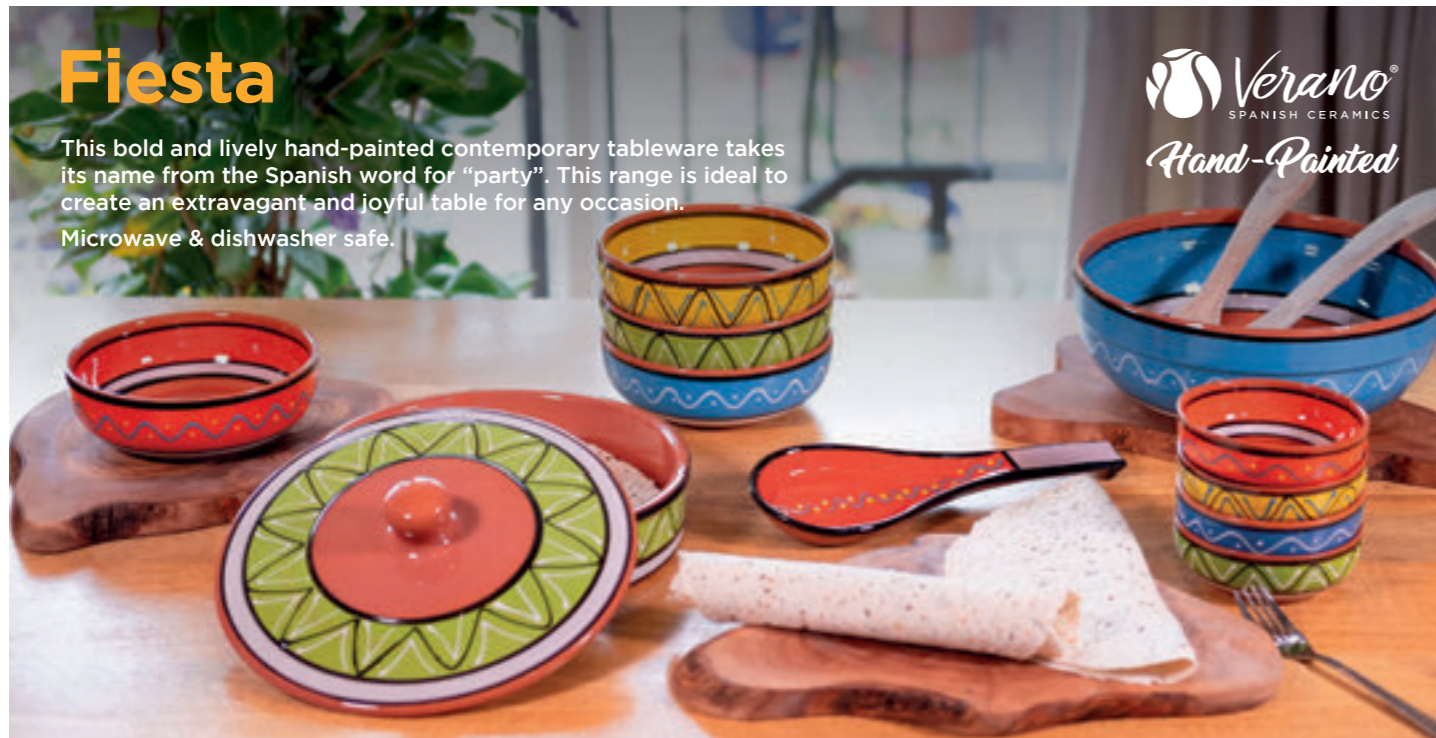

Coloured Fish

Signature.
Hand-Painted

Microwave & dishwasher safe.

TAPAS BOWLS (IN 2 SIZES)

RBC10 SS | Qty: 6
Size 10cm Ø 3cm H
RBC12 SS | Qty: 6
Size 12cm Ø 4cm H

JUGS (IN 2 SIZES)

SJSCF SS | Qty: 4 | Size: 0.5L 12cm H
SJLCF SS | Qty: 2 | Size: 1.5L 19cm H

BIG FISH SMALL PLATE (ASSORTED RIM)

SBF SS | Qty: 6 | Size: 20cm Ø

Petite Maison Gratin Dishes & Chalk Bowls

GIFT BOX GRATIN DISH SET OF 4 (CREAM)

GDC PM5 | Qty: 6
Size: 17cm Ø

GIFT BOX CHALK BOWL SET

CTB PM8 | Qty: 6
Size: 6cm/8cm/11cm Ø

Petalo

Unique and vibrant hand-painted ceramic bowls using the colours of citrus fruits to create a warm and uplifting mood to any home.
Microwave & dishwasher safe.

Verano
SPANISH CERAMICS
Hand-Painted

SHALLOW BOWL (ASSORTED)

PET23 SS | Qty: 6
Size: 23cm Ø 4.5cm H

MEDIUM TAPAS BOWL (ASSORTED)

PET9 SS | Qty: 12
Size: 9cm Ø 4cm H

SALAD BOWL (ASSORTED)

PET26 SS | Qty: 6
Size: 26cm Ø 6cm H

LARGE TAPAS BOWL (ASSORTED)

PET12 SS | Qty: 6
Size: 12cm Ø 6cm H

Fiesta

This bold and lively hand-painted contemporary tableware takes its name from the Spanish word for "party". This range is ideal to create an extravagant and joyful table for any occasion.

Microwave & dishwasher safe.

Verano
SPANISH CERAMICS
Hand-Painted

SERVING BOWL (ASSORTED)

FIE SB17 | Qty: 8
Size: 17cm Ø 6cm H

TORTILLA SERVER (ASSORTED)

FIE TS25 | Qty: 4
Size: 25cm Ø 11cm H

SPOON REST (ASSORTED)

FIE SR27 | Qty: 8
Size: 27cm L

SALAD BOWL (ASSORTED)

FIE SB26 | Qty: 4
Size: 26cm Ø 9.5cm H

TAPAS BOWL (ASSORTED)

FIE TB11 | Qty: 12
Size: 11cm Ø 4cm H

Tuscany

This hand-painted exquisite table top range depicts the beautiful Tuscany landscape.

Microwave & dishwasher safe.

Hand-Painted

Verano
SPANISH CERAMICS

LARGE CURVY BOWL

TUS0060DF | Qty: 4
Size: 28cm Ø 10cm H

FRUIT BOWL

TUS0059 | Qty: 2
Size: 28cm Ø 9cm H

SPOON REST

TUS0093 | Qty: 6
Size: 27cm L

OIL DRIZZLER