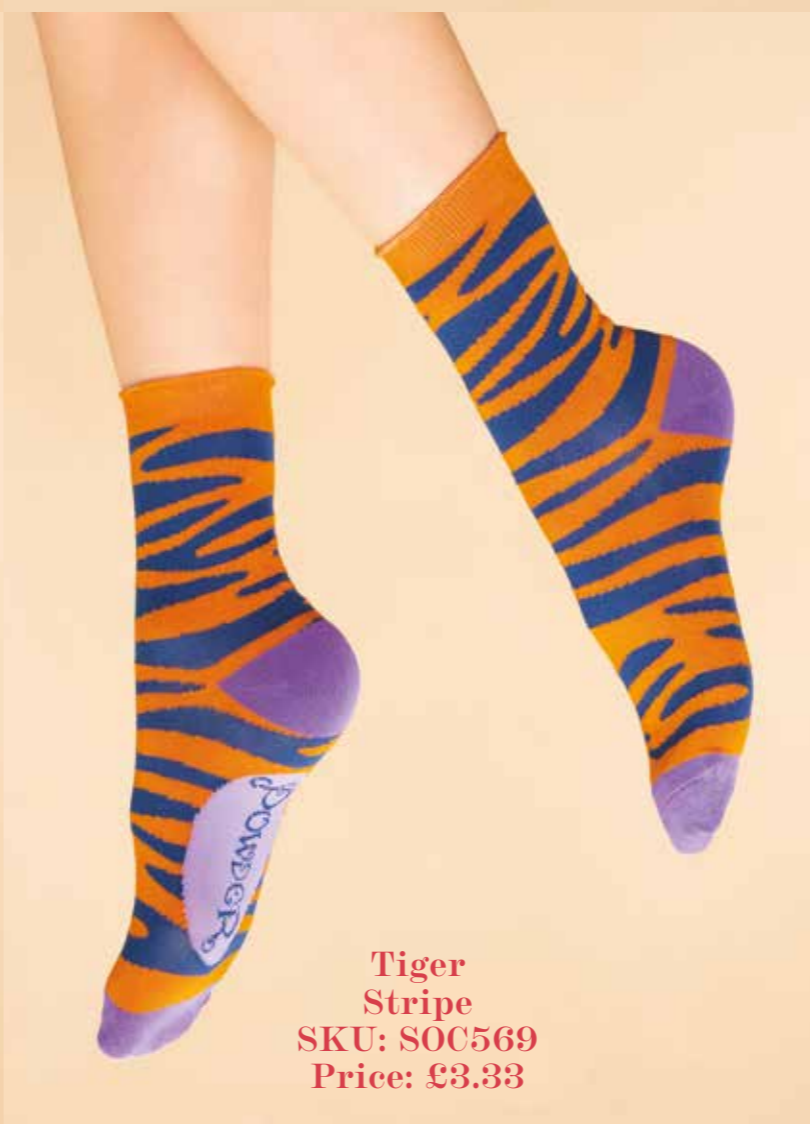

Ladies Size Guide:
UK 4-9, US 6-11, EU 36.5-42.5
Pack size: 3

65% Bamboo /
15% Cotton /
10% Nylon /
10% Elastane

Vintage Fawn,
Sage
SKU: SOC526
Price: £3.33

Owl by
Moonlight, Ice
SKU: SOC535
Price: £3.33

Cheeky Fox
Face, Mustard
SKU: SOC541
Price: £3.33

Hare
Cameo
SKU: SOC545
Price: £3.33

You Have My
Heart, Ice
SKU: SOC536
Price: £3.33

You Have My
Heart, Tangerine
SKU: SOC537
Price: £3.33

Tiger
Stripe
SKU: SOC569
Price: £3.33