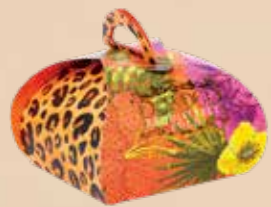

Limited Edition & Luxe
Sunglasses Case & Cloth

Pillow Pouch
SKU: POUCH1

PACKAGING SUBJECT TO AVAILABILITY

Hat Box
SKU: HAT2

Zodiac Sock Bag
SKU: HGB2

Pyjama Bag
SKU: PJB1

Kimono Bag
SKU: SQGB2

Ladies Sock Bag
SKU: SKGB3

Men's Sock Bag
SKU: MSGB3

Mini Hat Box
SKU: MHB1

Large Bag
SKU: LGB2

LTD Edition Small Bag
SKU: SSGB2

SS24 PACKAGING GUIDE: Product Type	Packaging subject to availability
Kimono Gowns / Kimono Jackets / Retreat Gown / Beach Cover-Up / Toile Puff Jacket / Dresses	SQGB2
Summer & Cami Pyjamas	PJB1
Eye Mask	None
Velvet & Jute Make-Up Bag / Wash Bag / Zip Pouch / Vanity Bag	LGB2
Velvet & Jute Mini Pouch / Velvet & Jute Sunglasses Pouch	SSGB2
Boho Beach Bag	None
Satin Fan	None
Woven Fan	None
Jewellery Box	SSGB2
Bracelets	POUCH1
Print Scarves	SSGB2 / RING1
Linen Scarves	SSGB2 / RING1
Floral Jungle Silk Scarf	SSQBX1
Secret Paradise Silk Scarf	SSQBX2
Prancing Tiger Silk Scarf	SSQBX3
Toile Shoulder Swing Bag	None
Headbands	SSGB2
Toile Scrunchies / Hairclips / Sunglasses Chains	MHB1
Luxe Sunglasses	Luxe Sunglasses Case & Cloth
Limited-Edition Sunglasses	Limited-Edition Sunglasses Case & Cloth
Natasha / Natalie / Thalia Hats	HAT1 or HAT2
Ladies Ankle, Trainer, Long & A-Z Socks	SKGB3
Ladies Zodiac Socks	HGB2
Men's Socks	MSGB2