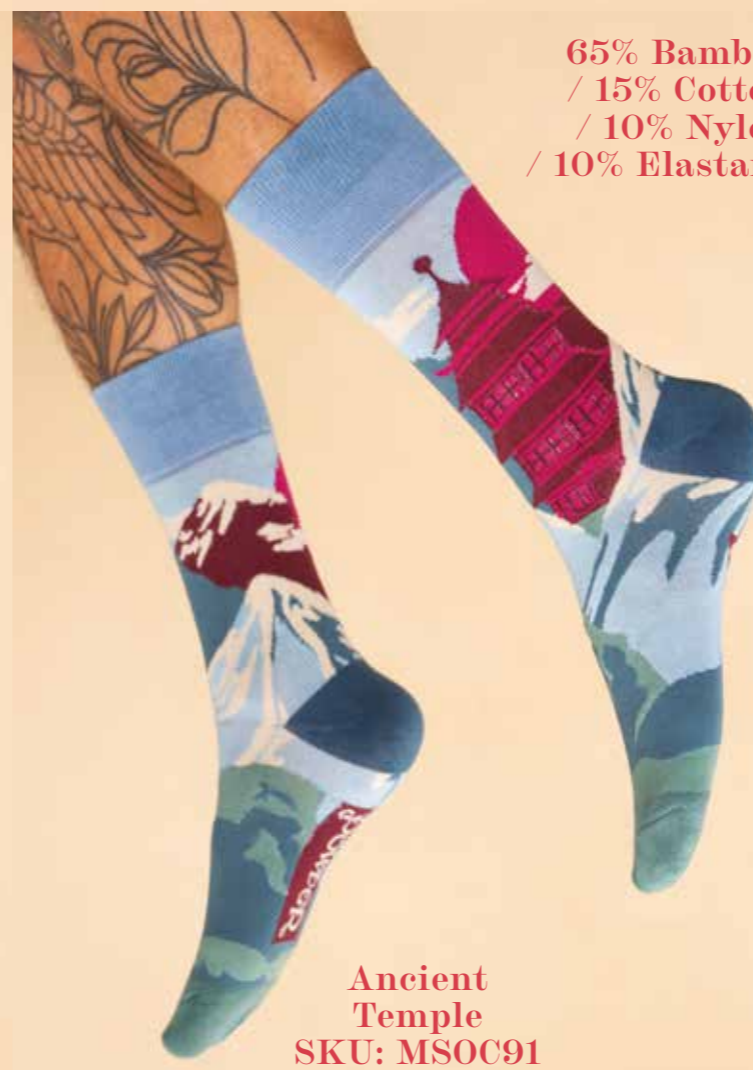

Mosaic,
Cream
SKU: MSOC78
Price: £3.54

Pack
Size: 3

Fox
Scene
SKU: MSOC100
Price: £3.54

147

Geometric
Jewel
SKU: MSOC102
Price: £3.54

65% Bamboo
/ 15% Cotton
/ 10% Nylon
/ 10% Elastane

Stag
Scene, Teal
SKU: MSOC89
Price: £3.54

Esteemed
Fox, Mauve
SKU: MSOC93
Price: £3.54

65% Bamboo
/ 15% Cotton
/ 10% Nylon
/ 10% Elastane

Ancient
Temple
SKU: MSOC91
Price: £3.54

Crane at Sunrise,
Mustard
SKU: MSOC96
Price: £3.54

Silk Scarf Box,
Floral Jungle
SKU: SSQBX1