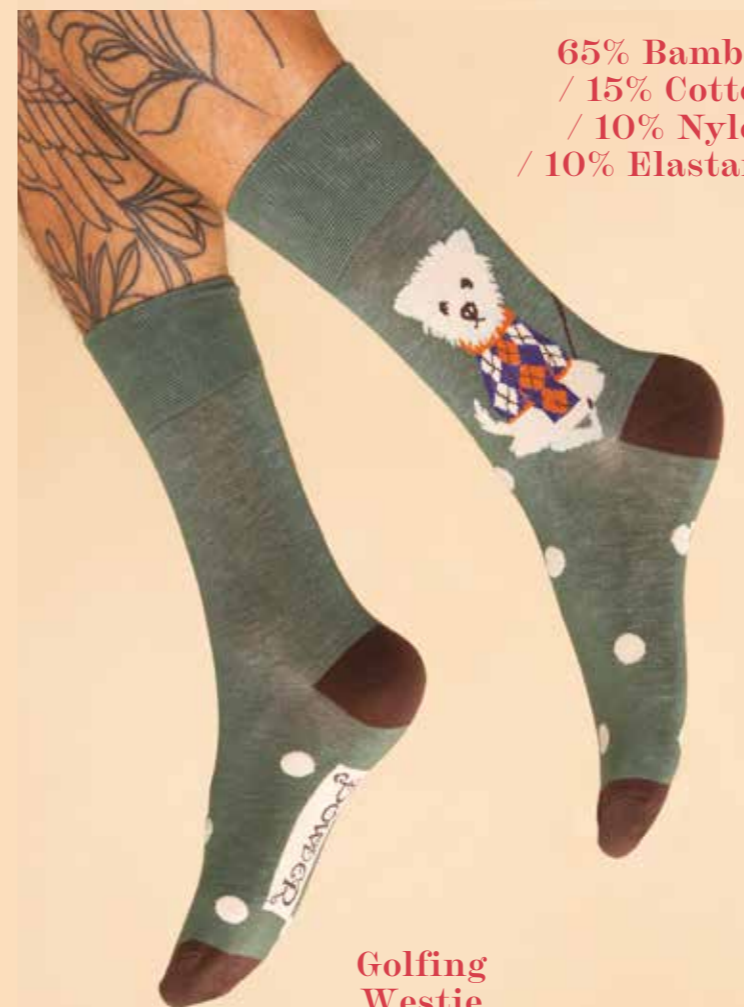

Pack
Size: 3

Crane at
Sunrise, Fern
SKU: MSOC95
Price: £3.54

Woodland
Gentry Pheasant
SKU: MSOC126
Price: £3.54

Pack
Size: 3

Hole
in One
SKU: MSOC130
Price: £3.54

143

Shady
Jaguar, Petal
SKU: MSOC108
Price: £3.54