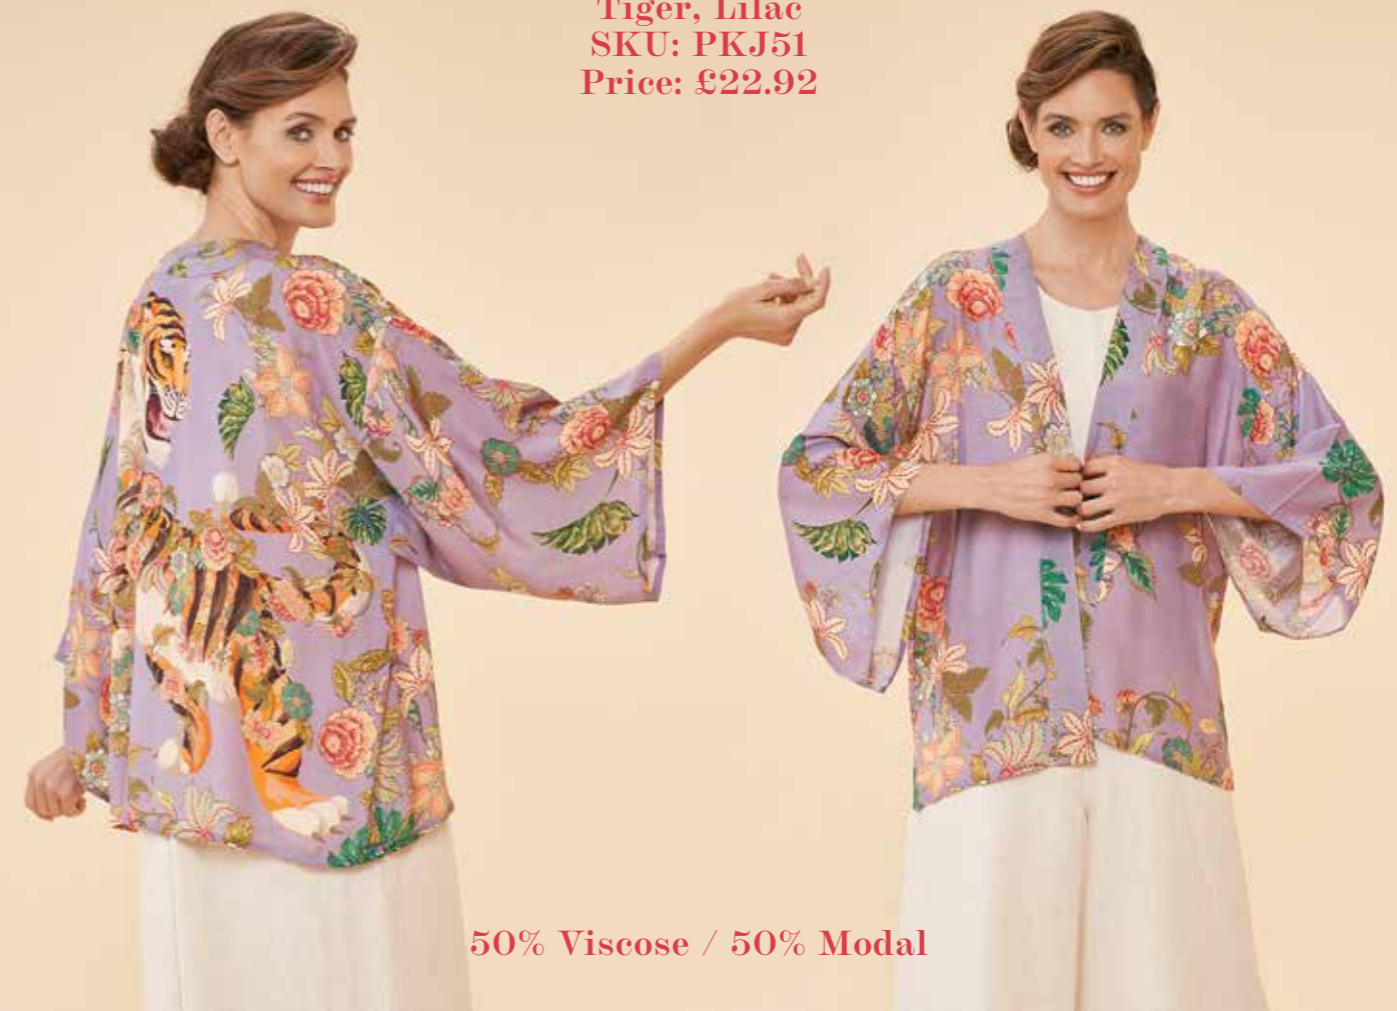

50% Viscose / 50% Modal

**70s Kaleidoscope
Floral, Coconut**
SKU: PKJ48
Price: £22.92

One
Size

**Tropical Flora
& Fauna, Coconut**
SKU: PKJ44
Price: £22.92

Pack
Size: 1

One
Size

50% Viscose / 50% Modal

Secret Paradise,
Aqua
SKU: PKJ49
Price: £22.92