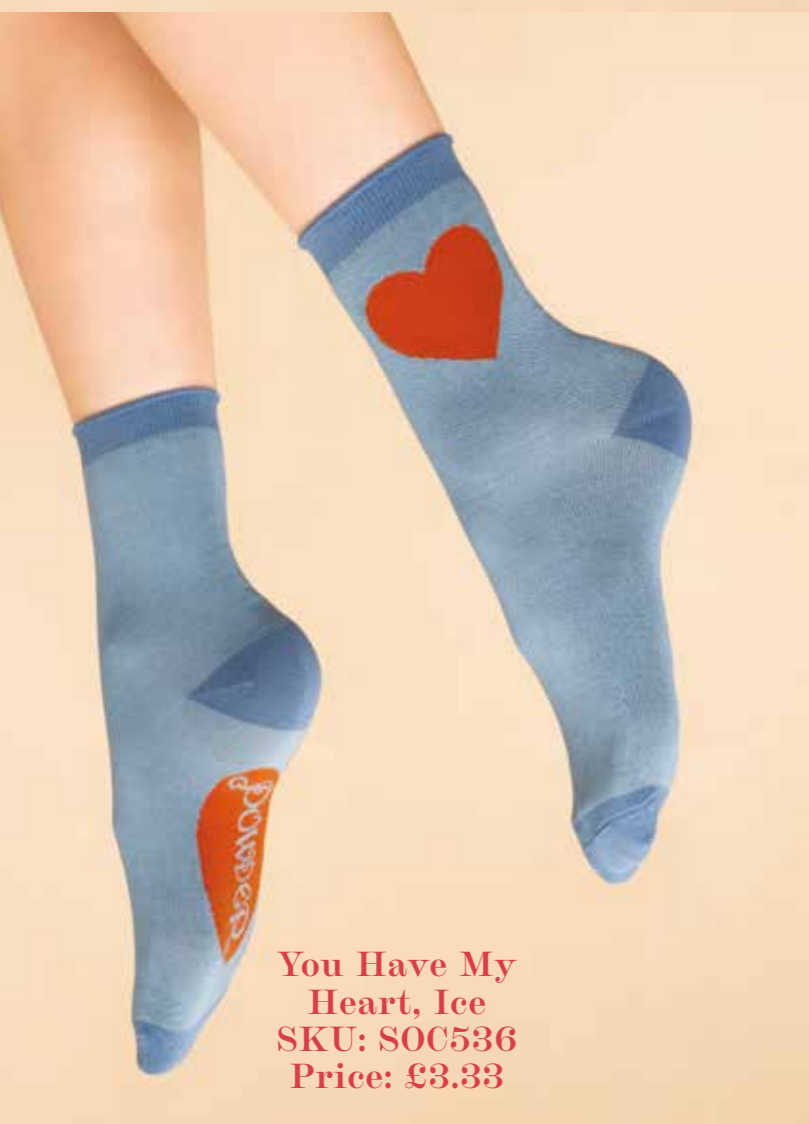

Vintage Fawn,
Sage
SKU: SOC526
Price: £3.33

You Have My
Heart, Ice
SKU: SOC536
Price: £3.33