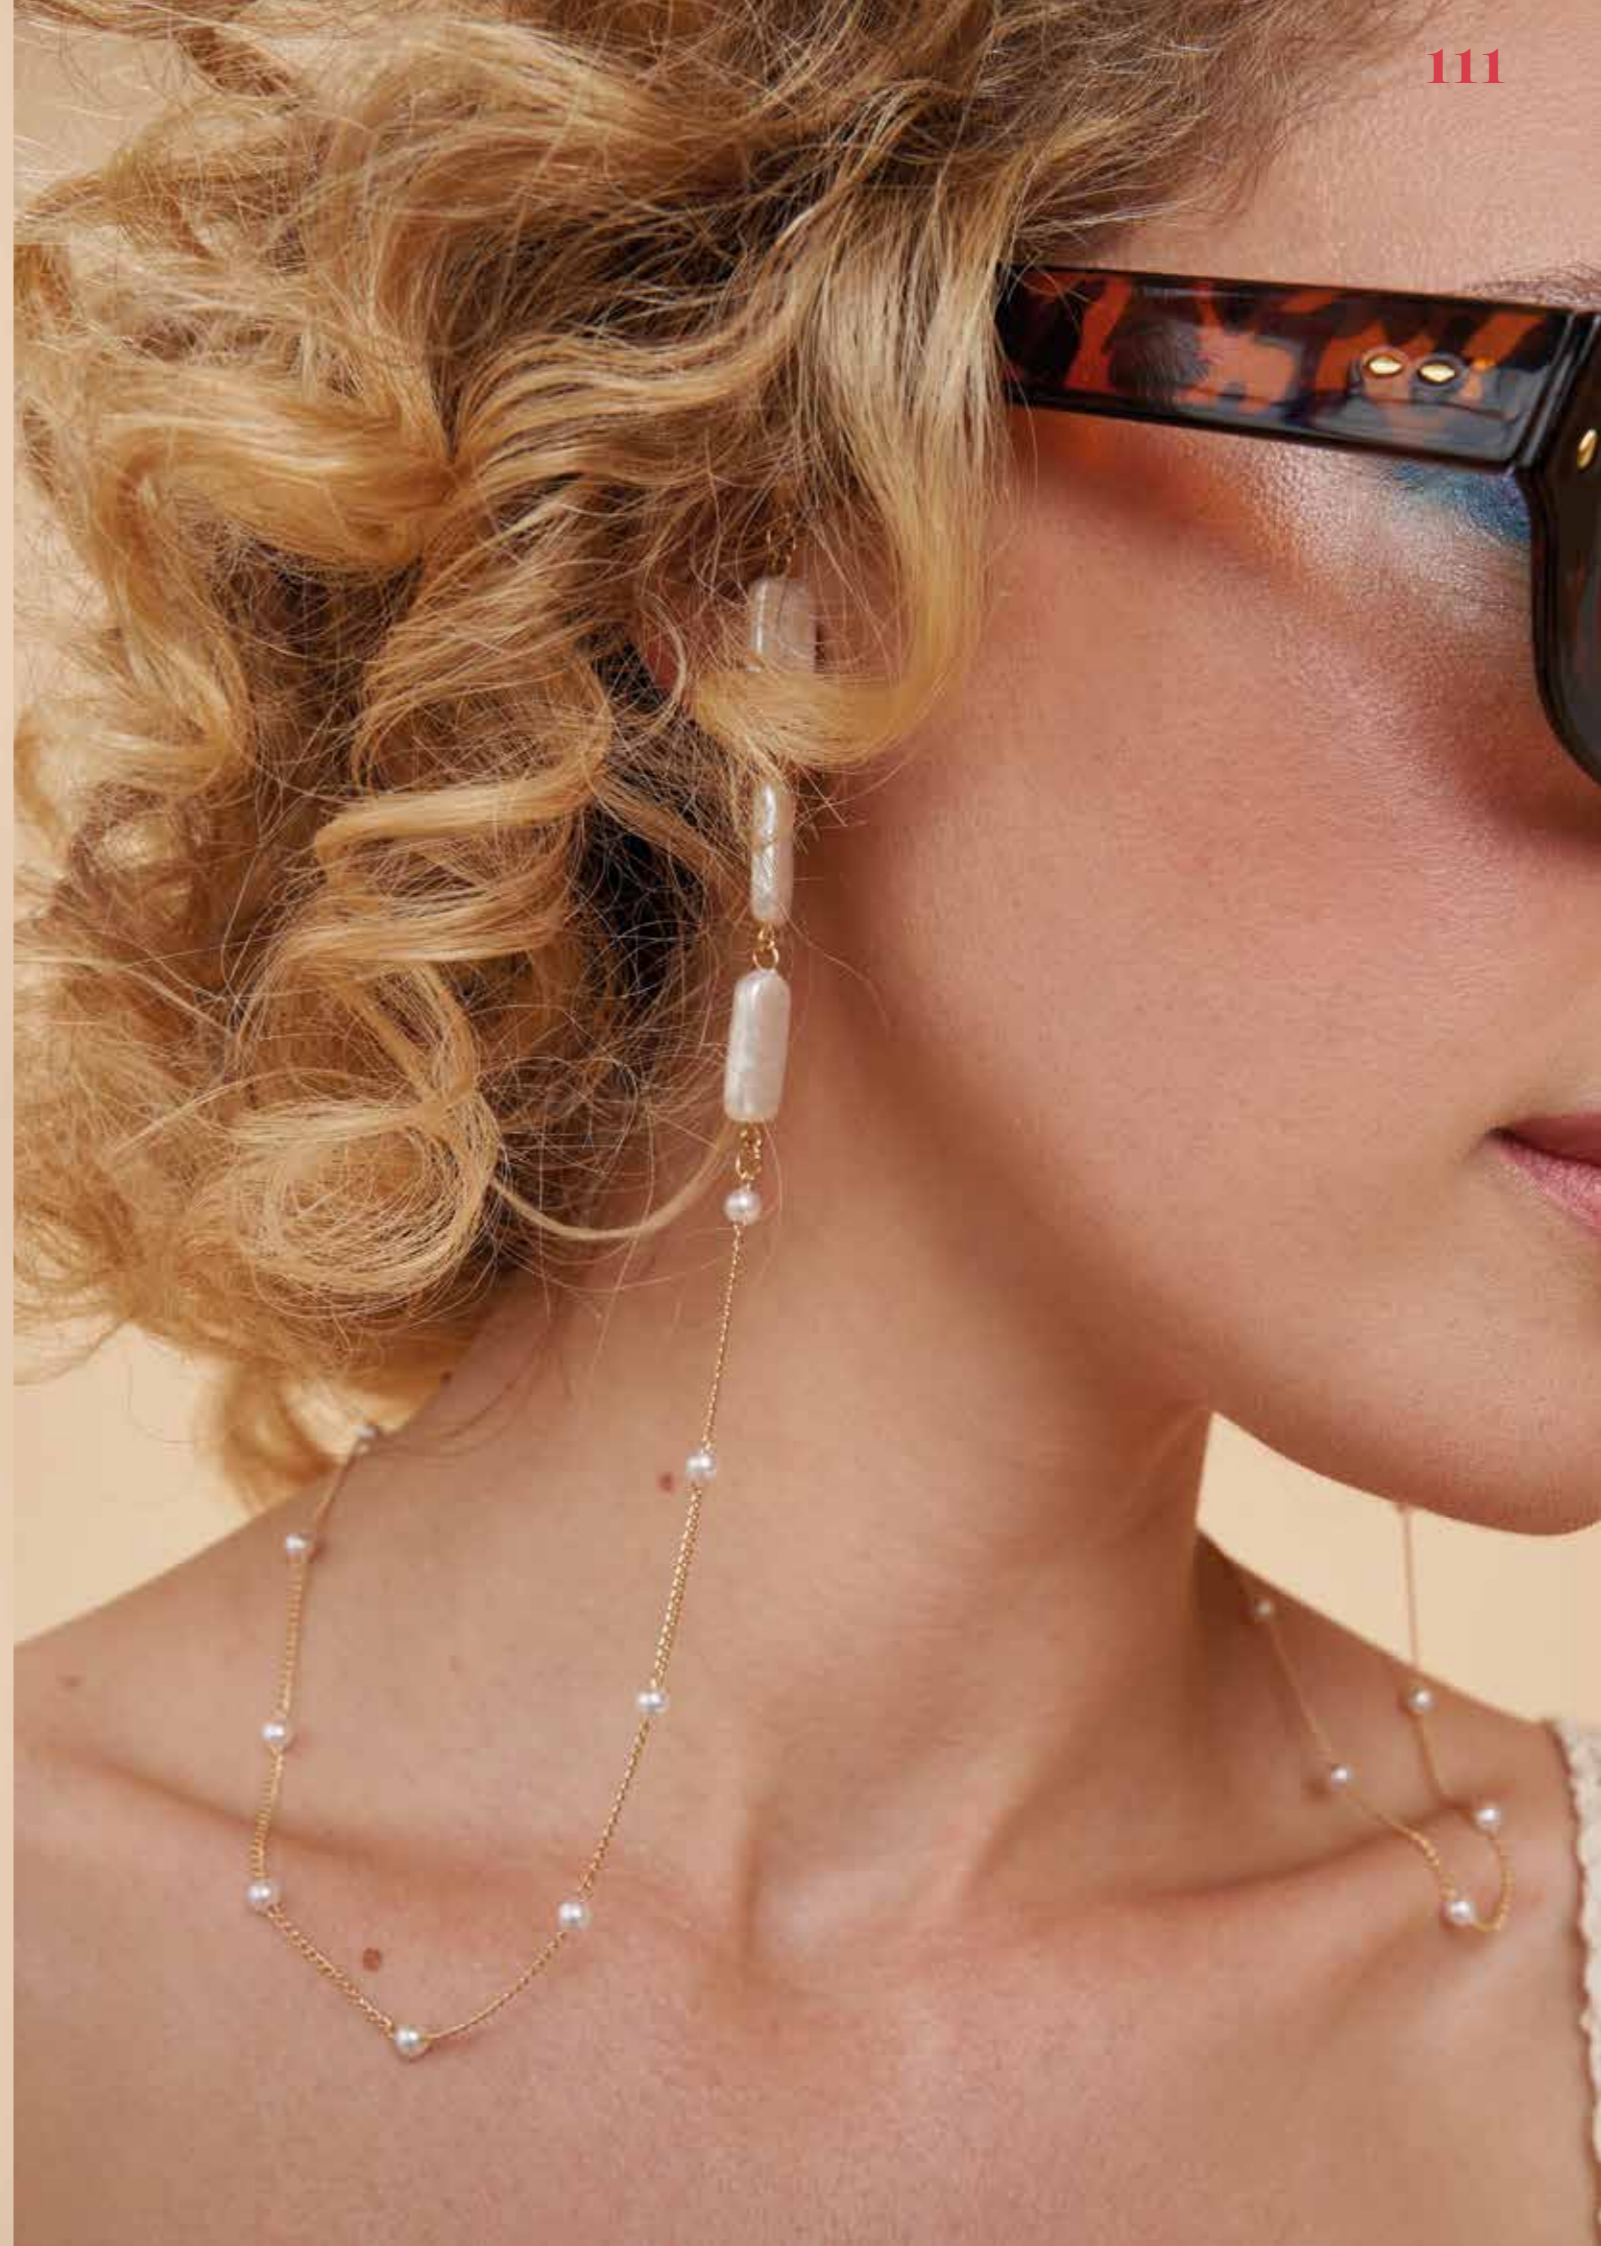

Delicate Chain, Pearl
SKU: SCH7
Price: £6.25

Rainbow Loop, Multi
SKU: SCH6
Price: £6.25

Delicate Chain, Amethyst
SKU: SCH8
Price: £6.25

SCH5: 100% Acrylic
SCH6: 100% Acrylic
SCH7: 50% Plastic + 50% Metal
SCH8: 50% Plastic + 50% Metal