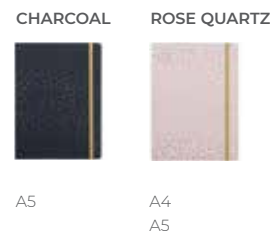

Notebook Overview

BOTANICAL

CONFETTI

CLASSIC BRIGHTS

EXPRESSIONS

GARDEN

GOOD VIBES

CLASSIC PASTELS

INDIGO

MEDITERRANEAN

MOONLIGHT

CONTEMPORARY

MEADOW

SAFFIANO METALLIC