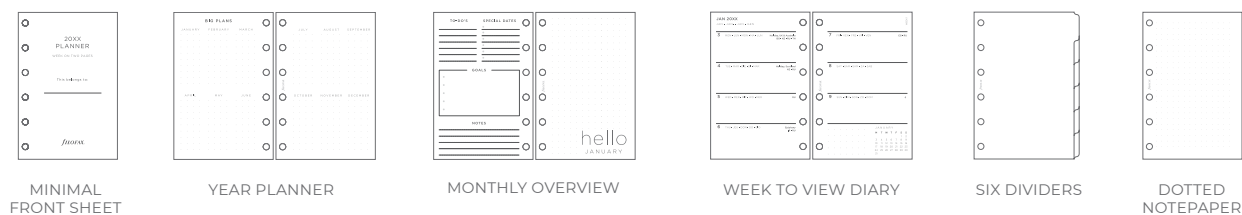

Minimal Fill

This fill features in Botanical, Confetti, Expressions, Garden, Good Vibes, Indigo, Meadow, Mediterranean, Moonlight and Norfolk Collections.

POCKET