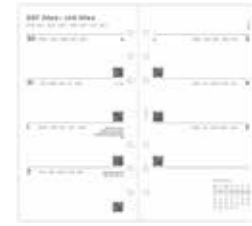

Classic Academic Week to View 24-25

- A5: 25-68562
- PERSONAL: 25-68452
- POCKET: 25-68252

Minimal Week to View - Multilanguage

- A5: 25-68590
- PERSONAL: 25-68490
- POCKET: 25-68290

Minimal Vertical Week to View - Multilanguage