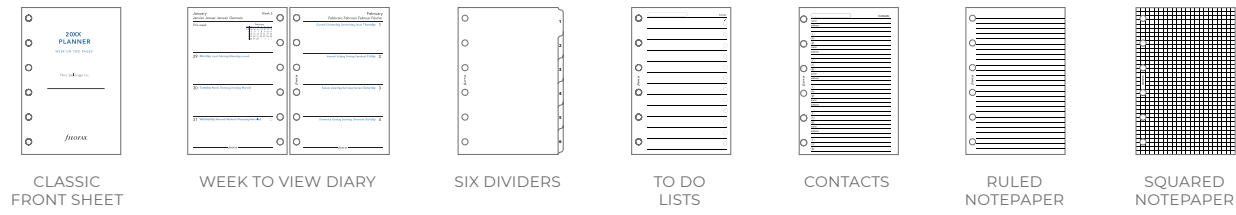

Classic Fill

This fill features in Domino, Domino Soft, Metropol, Metropol Zip, Saffiano, Saffiano Zip, and Saffiano Metallic Collections.

MINI

POCKET

PERSONAL / PERSONAL COMPACT / PERSONAL COMPACT ZIP

A5

A4