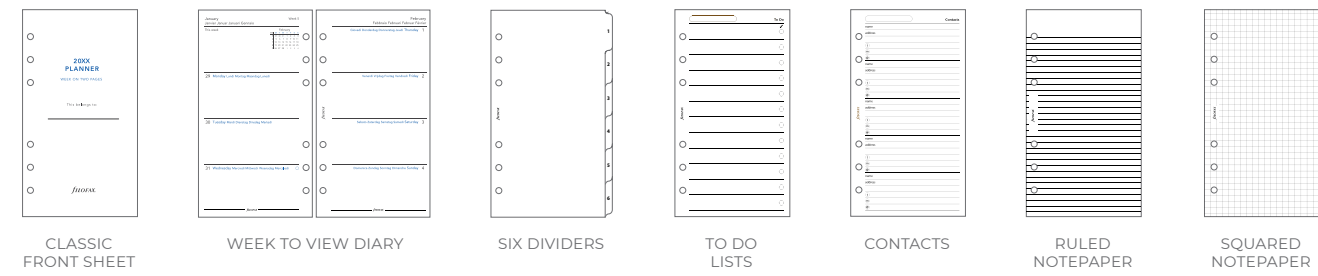

PERSONAL / PERSONAL COMPACT / PERSONAL COMPACT ZIP