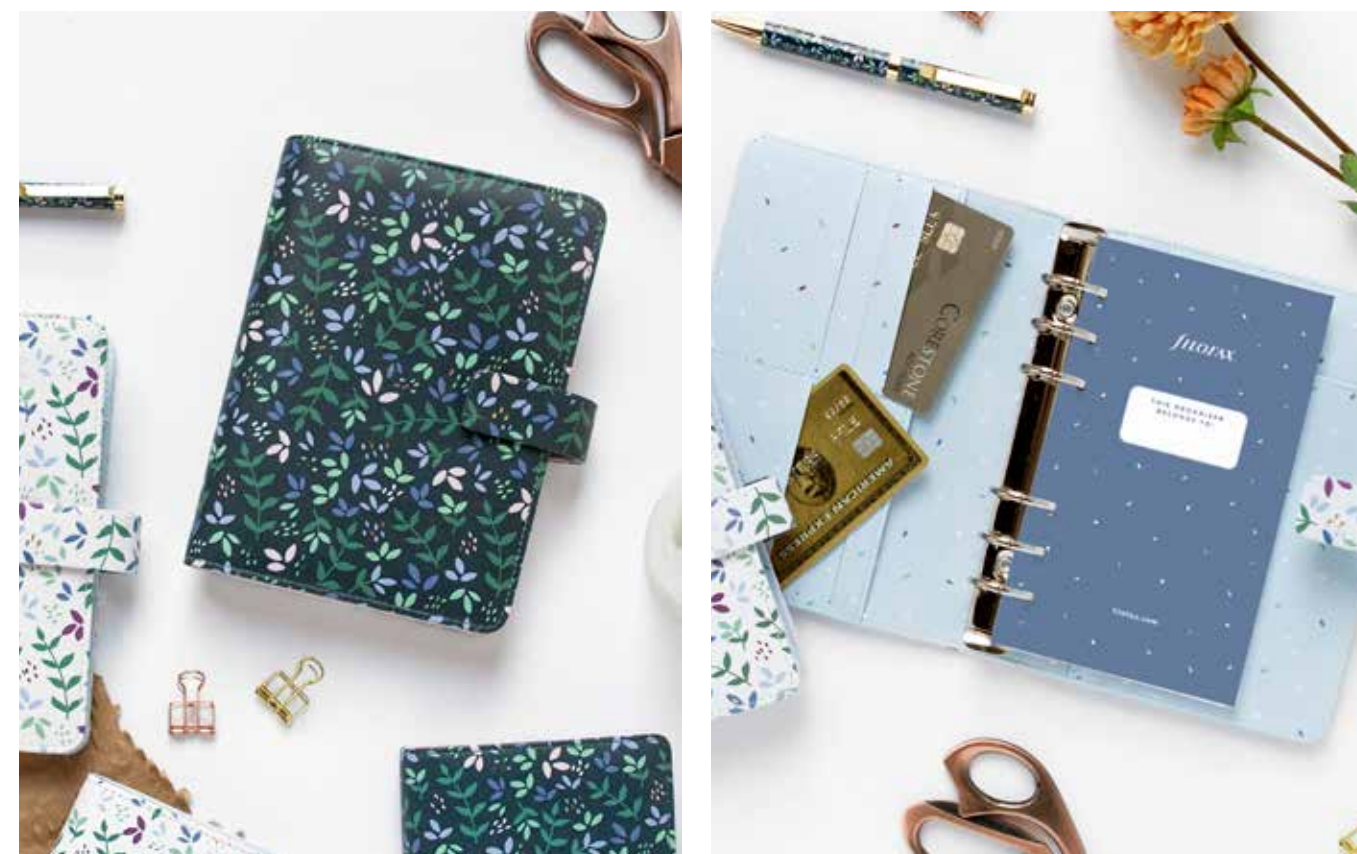

FEATURES

- Smooth patterned cover material
- Strap closure
- Pen loop
- Includes internal pockets
- Clean double turned edge cover construction
- Patterned interior in complementing colours
- Minimal Fill
- Week on two pages - Multilanguage
- Fountain pen friendly paper - 80 gsm