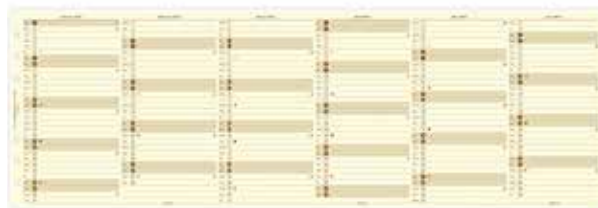

Luxury Vertical Year Planner Fold-out
A5: 25-68508 & 26-68508
PERSONAL: 25-68408 & 26-68408
POCKET: 25-68208 & 26-68208