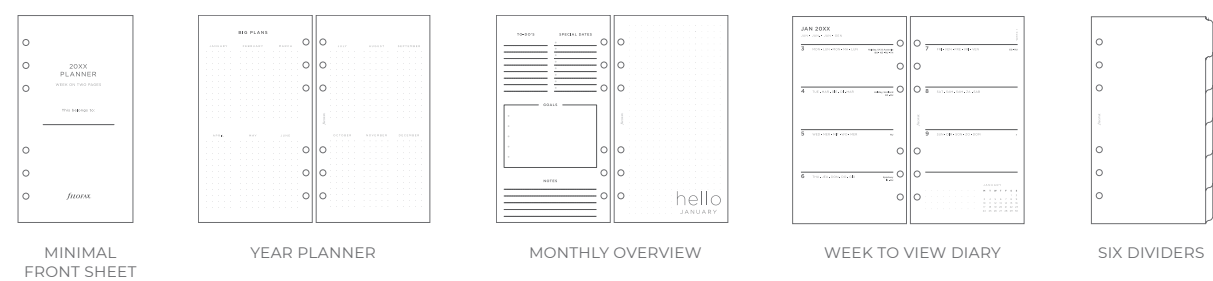

Minimal Fill

This fill features in Botanical, Confetti, Expressions, Garden, Good Vibes, Indigo, Meadow, Mediterranean, Moonlight and Norfolk Collections.

POCKET

PERSONAL

A5