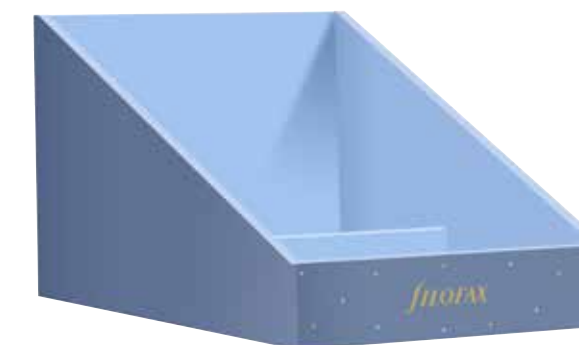

The display does not include products.

Delivered flat-packed, with assembly instructions • Removable panel with 2 slots • Cardboard material

MINI DISPLAY	DIMENSIONS
958886	170 W x 140 H x 175 D mm