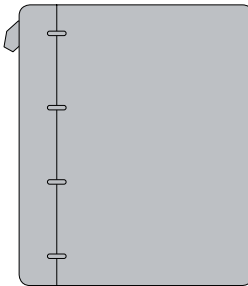

A4 ZIP

ring size: 25 mm / 0.98 in
Fits 134 sheets of paper*

PAPER SIZE

PERSONAL

171 mm x 95 mm /
6.73 in x 3.74 in
6 holes

Fits Personal and Personal Zip
Clipbooks, and all Personal size
organisers (including Slim, Compact,
Compact Zip and Zip).

A5

210 mm x 148 mm /
8.26 in x 5.82 in
6 holes

Fits A5 and A5 Zip Clipbooks,
and all A5 size organisers
(including Compact and Zip).