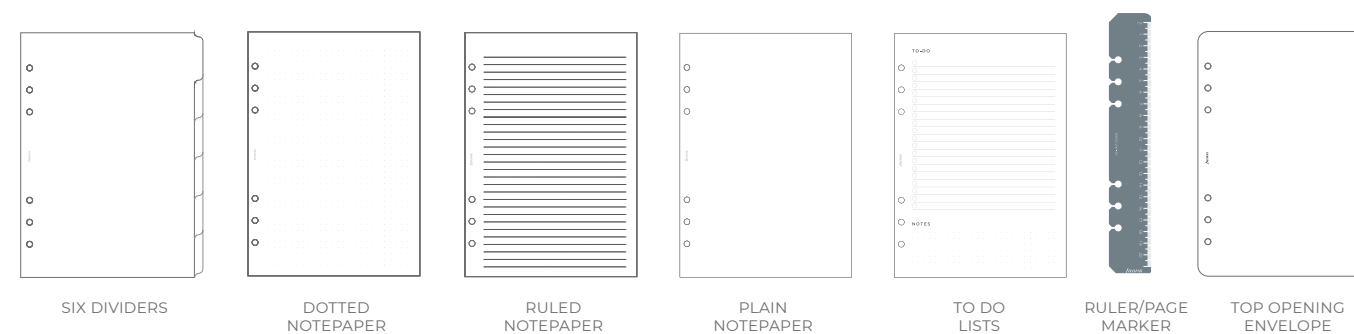

Minimal Fill

This fill features in Botanical, Confetti, Expressions, Garden, Good Vibes, Indigo, Meadow, Mediterranean, Moonlight and Norfolk Collections.

POCKET

PERSONAL

A5