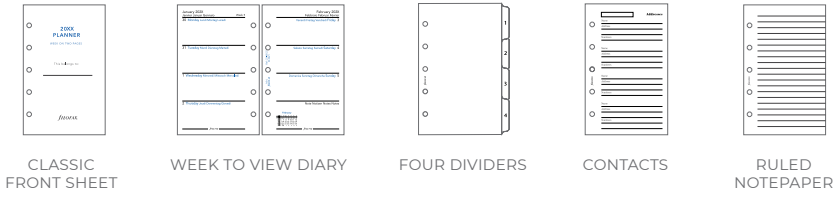

Classic Fill

This fill features in Domino, Domino Soft, Metropol, Metropol Zip, Saffiano, Saffiano Zip, and Saffiano Metallic Collections.

MINI