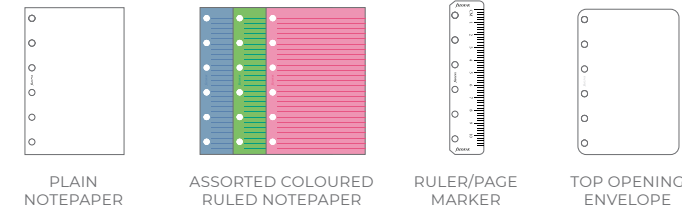

Classic Fill

This fill features in Domino, Domino Soft, Metropol, Metropol Zip, Saffiano, Saffiano Zip, and Saffiano Metallic Collections.

MINI

POCKET

PERSONAL / PERSONAL COMPACT / PERSONAL COMPACT ZIP

A5

A4