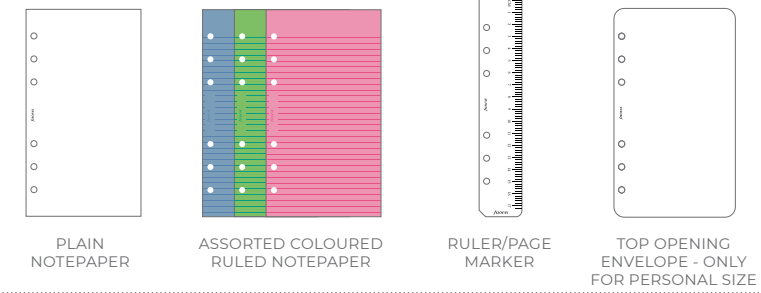

PERSONAL / PERSONAL COMPACT / PERSONAL COMPACT ZIP