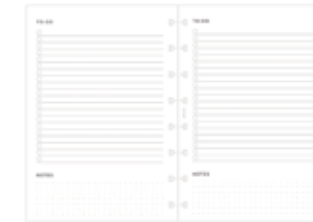

Minimal To Do
A5: 132853