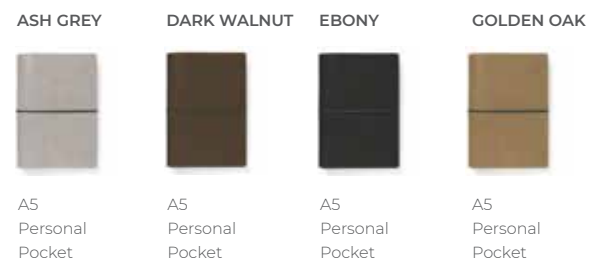

ECO ESSENTIAL

A5 Personal Pocket A5 Personal Pocket A5 Personal Pocket A5 Personal Pocket