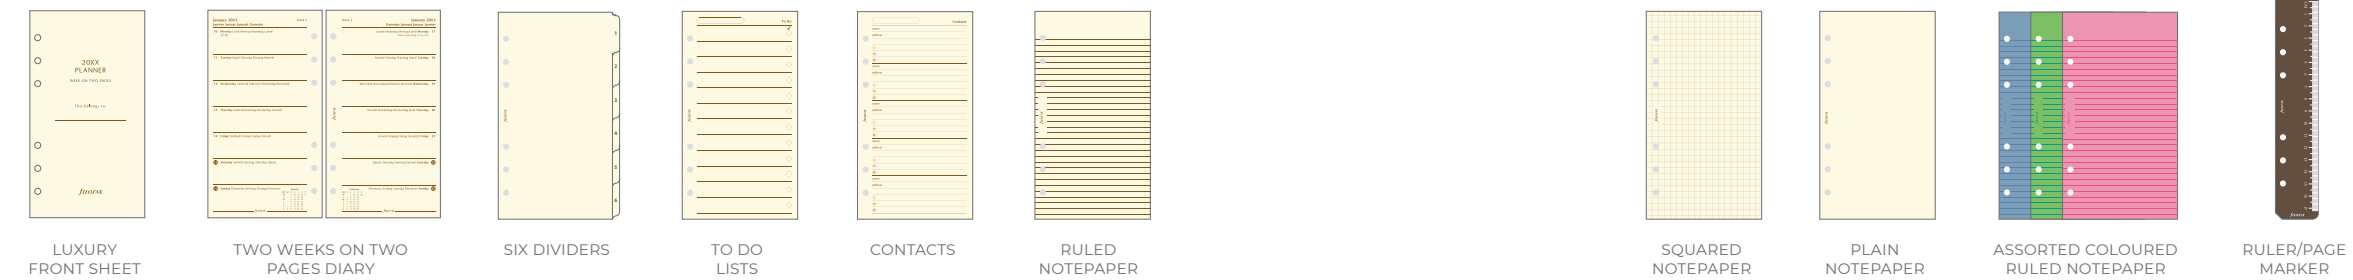

LUXURY FRONT SHEET   WEEK TO VIEW DIARY   SIX DIVIDERS   TO DO LISTS   CONTACTS   RULED NOTEPAPER   SQUARED NOTEPAPER   PLAIN NOTEPAPER   ASSORTED COLOURED RULED NOTEPAPER   RULER/PAGE MARKER   TOP OPENING ENVELOPE - ONLY FOR PERSONAL SIZE

PERSONAL SLIM

LUXURY FRONT SHEET   TWO WEEKS ON TWO PAGES DIARY   SIX DIVIDERS   TO DO LISTS   CONTACTS   RULED NOTEPAPER   SQUARED NOTEPAPER   PLAIN NOTEPAPER   ASSORTED COLOURED RULED NOTEPAPER   RULER/PAGE MARKER