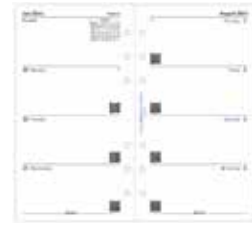

Classic Academic Week to View 24-25

- A5: 25-68562
- PERSONAL: 25-68452
- POCKET: 25-68252

Minimal Week to View - Multilanguage

- A5: 25-68590
- PERSONAL: 25-68490
- POCKET: 25-68290

Minimal Vertical Week to View - Multilanguage