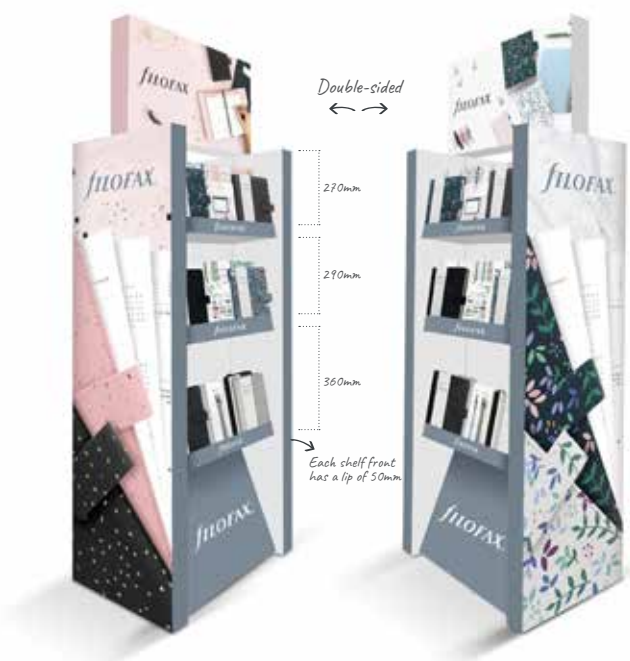

Double Sided Floor Graphic Display

The display does not include products.

Delivered flat-packed, with assembly instructions • Cardboard material

DOUBLE SIDED FLOOR GRAPHIC DISPLAY	DIMENSIONS
24-958894	530 W x 1600 H x 385 D mm / Each Shelf: 430 W x 115 D mm