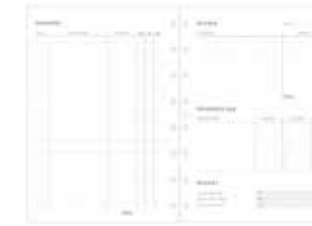

Minimal Expense Tracker
A5: 132861