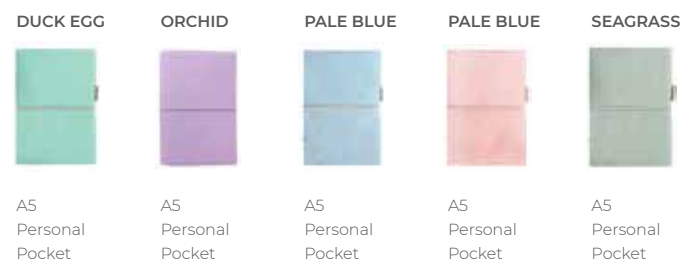

DOMINO SOFT

A5 Personal Pocket

NEW

MOONLIGHT

MEDITERRANEAN

METROPOL

METROPOL ZIP