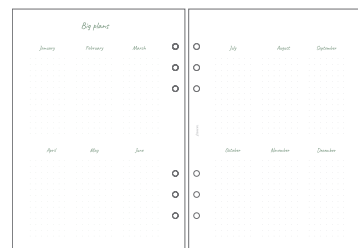

YEAR PLANNER