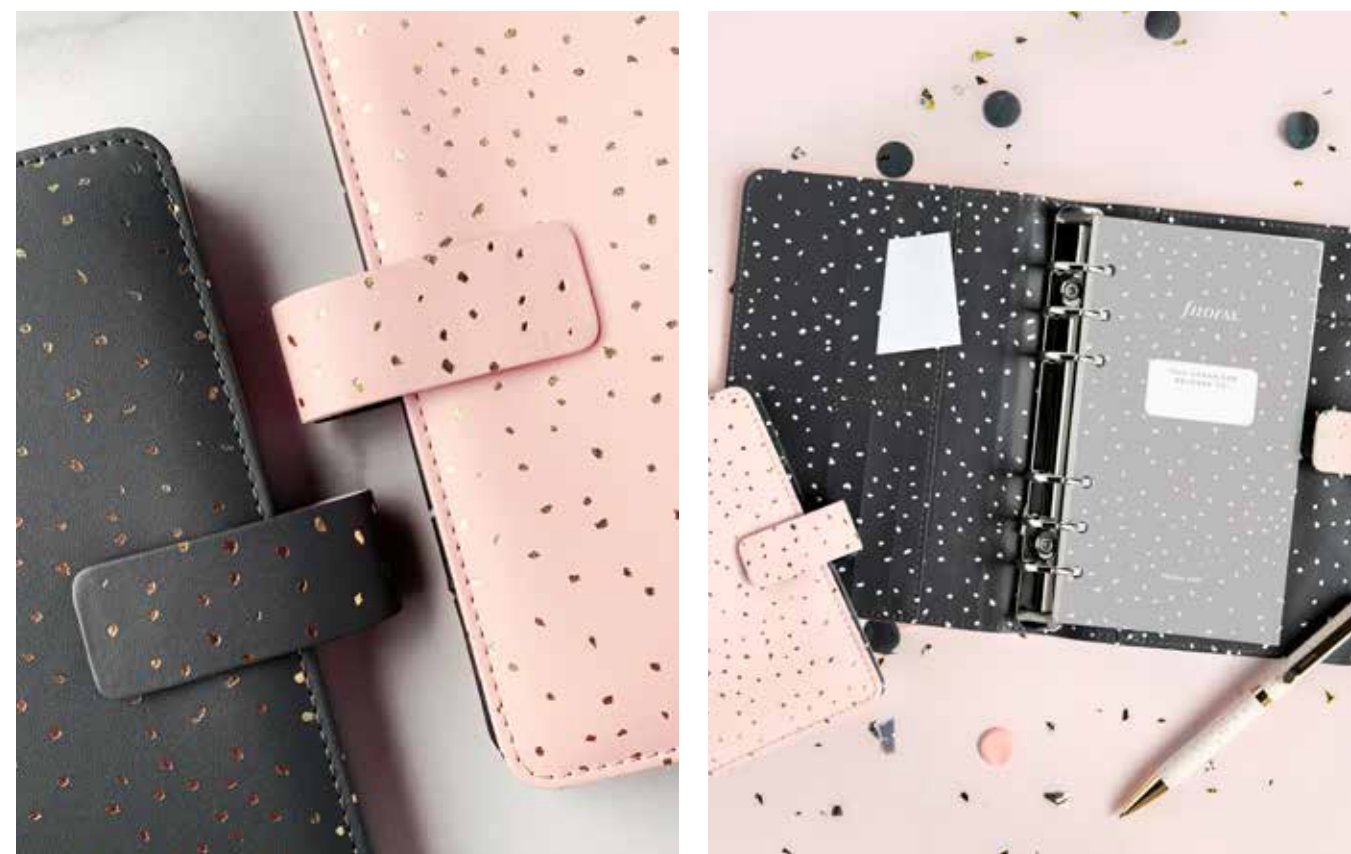

FEATURES

- Smooth patterned cover material
- Strap closure
- Pen loop
- Includes internal pockets
- Clean double turned edge cover construction
- Patterned interior in complementing colours
- Minimal Fill
- Week on two pages - Multilanguage
- Fountain pen friendly paper - 80 gsm