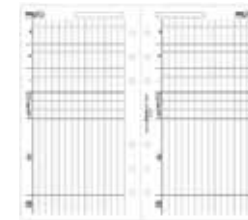

Finances
A5: 340618
PERSONAL: 130618
POCKET: 210618