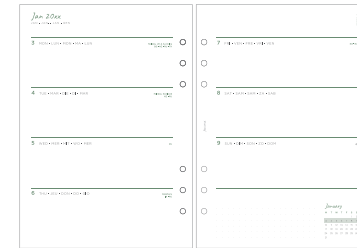

## A5

ECO FRONT SHEET

YEAR PLANNER

TABBED MONTHLY DIVIDERS

MONTHLY PLANNER

WEEK TO VIEW DIARY

RULED NOTEPAPER

RULER/PAGE MARKER