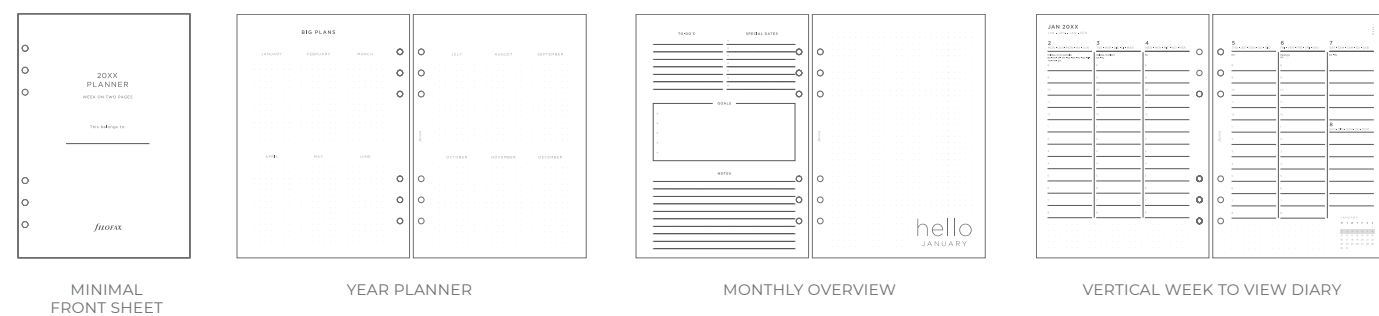

Minimal Fill

This fill features in Botanical, Confetti, Expressions, Garden, Good Vibes, Indigo, Meadow, Mediterranean, Moonlight and Norfolk Collections.

POCKET

PERSONAL

A5