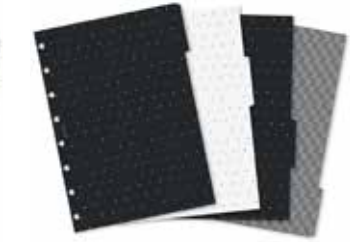

## EXTRA DURABLE DIVIDERS

Good Vibes  
4 Patterned Dividers  
A5: 132889

Botanical  
4 Patterned Dividers  
A5: 132812

Meadow  
4 Patterned Dividers  
A5: 132935

Moonlight  
4 Patterned Dividers  
A5: 132822