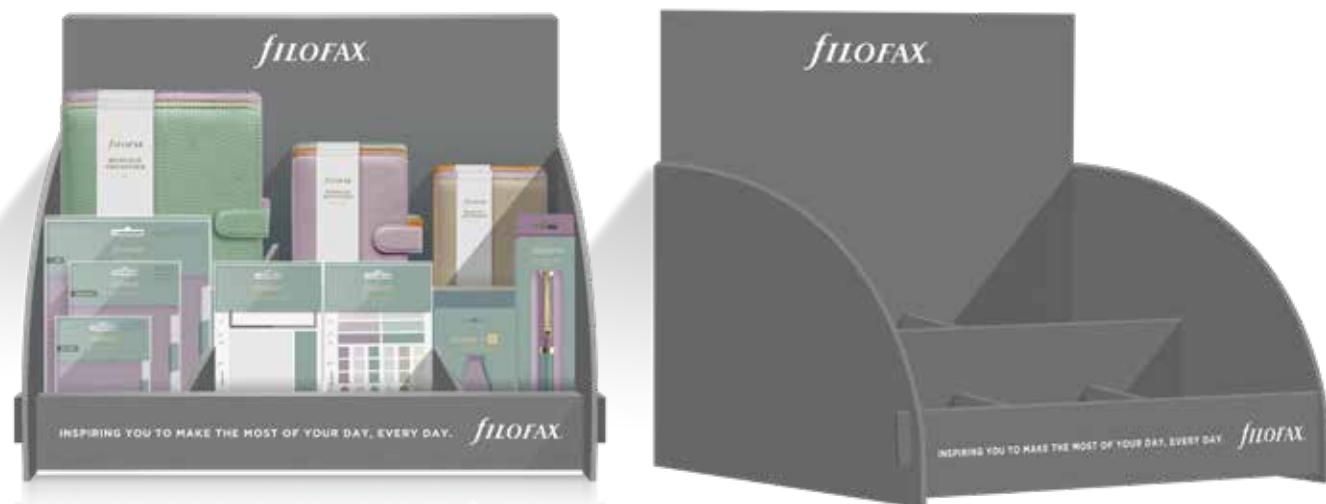

Premium Display

The display does not include products.

Delivered flat-packed, with assembly instructions • Wood material

PREMIUM DISPLAY	DIMENSIONS
958882	546 W x 400 H x 310 D mm